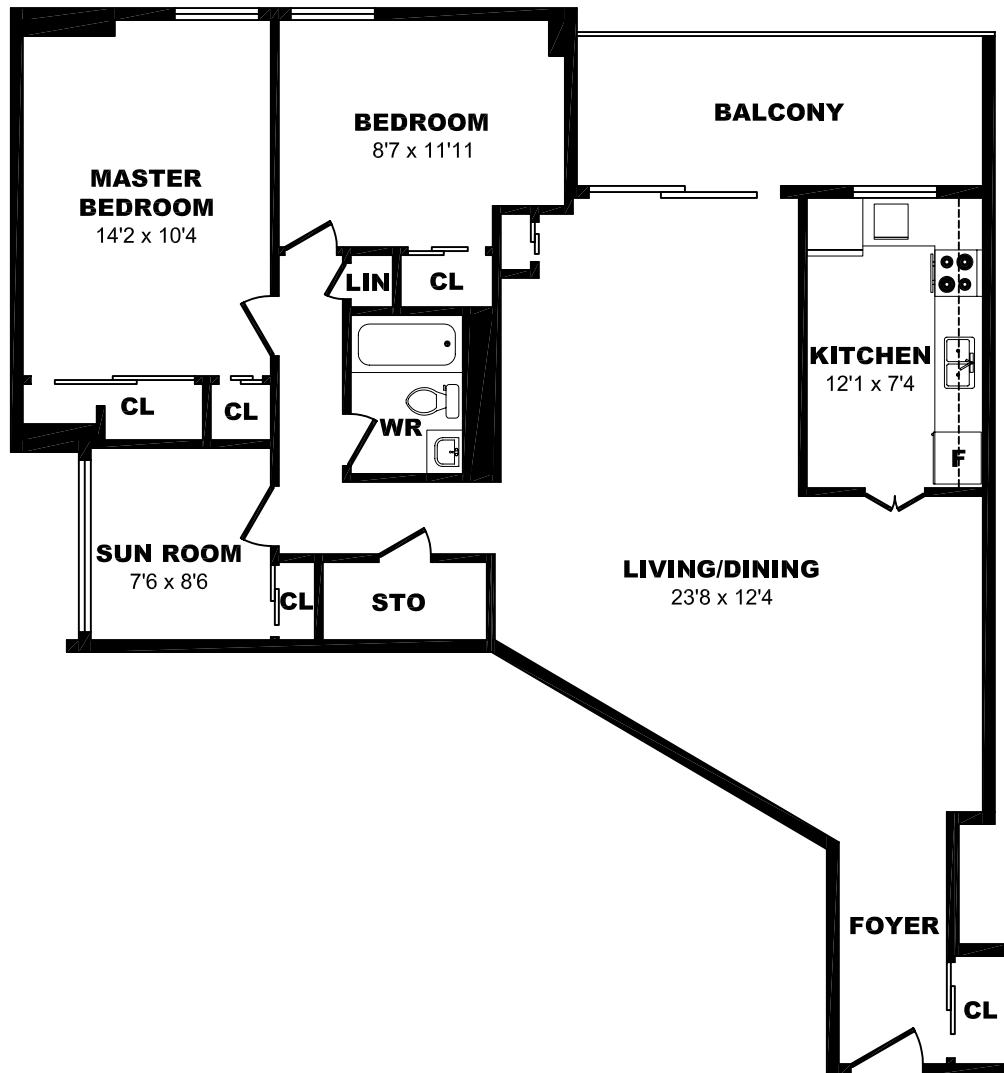

2121 Rathburn Rd E, Mississauga – 1 Bdrm, 650sf

All dimensions are approximate. Sizes and specifications are subject to change without notice E. & O. E.
All illustrations are artist's concept. Actual usable floor space may vary slightly from stated floor area.

2121 Rathburn Rd E, Mississauga – 2 Bdrm, 1040sf

All dimensions are approximate. Sizes and specifications are subject to change without notice E. & O. E.
 All illustrations are artist's concept. Actual usable floor space may vary slightly from stated floor area.