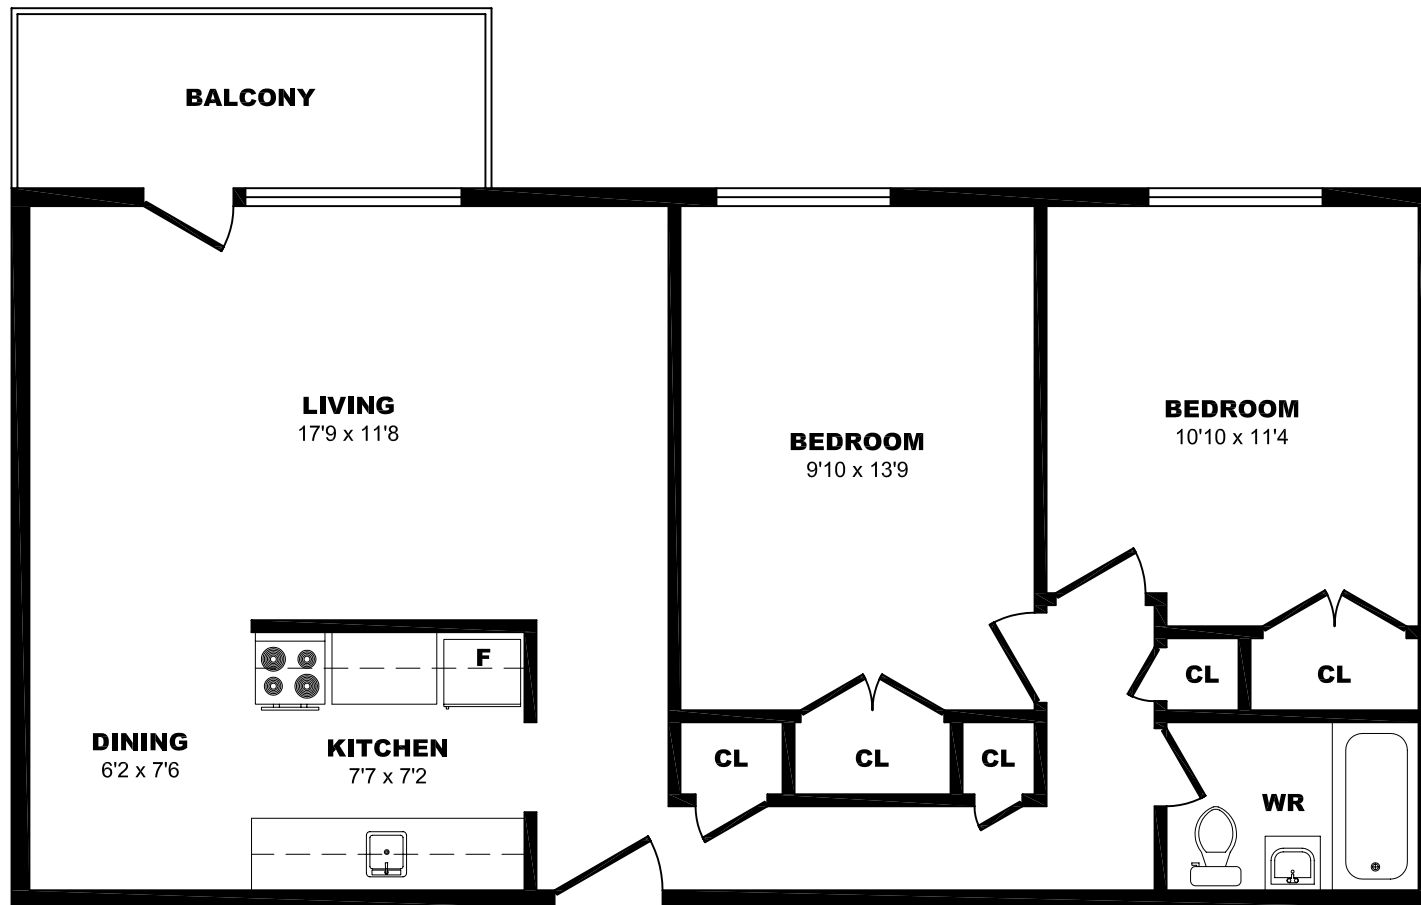

## 11 Dervock Cres, North York – 2 Bdrm A, 660sf

All dimensions are approximate. Sizes and specifications are subject to change without notice E. & O. E.  
All illustrations are artist's concept. Actual usable floor space may vary slightly from stated floor area.

## 11 Dervock Cres, North York – 2 Bdrm B, 735sf

All dimensions are approximate. Sizes and specifications are subject to change without notice E. & O. E.  
All illustrations are artist's concept. Actual usable floor space may vary slightly from stated floor area.