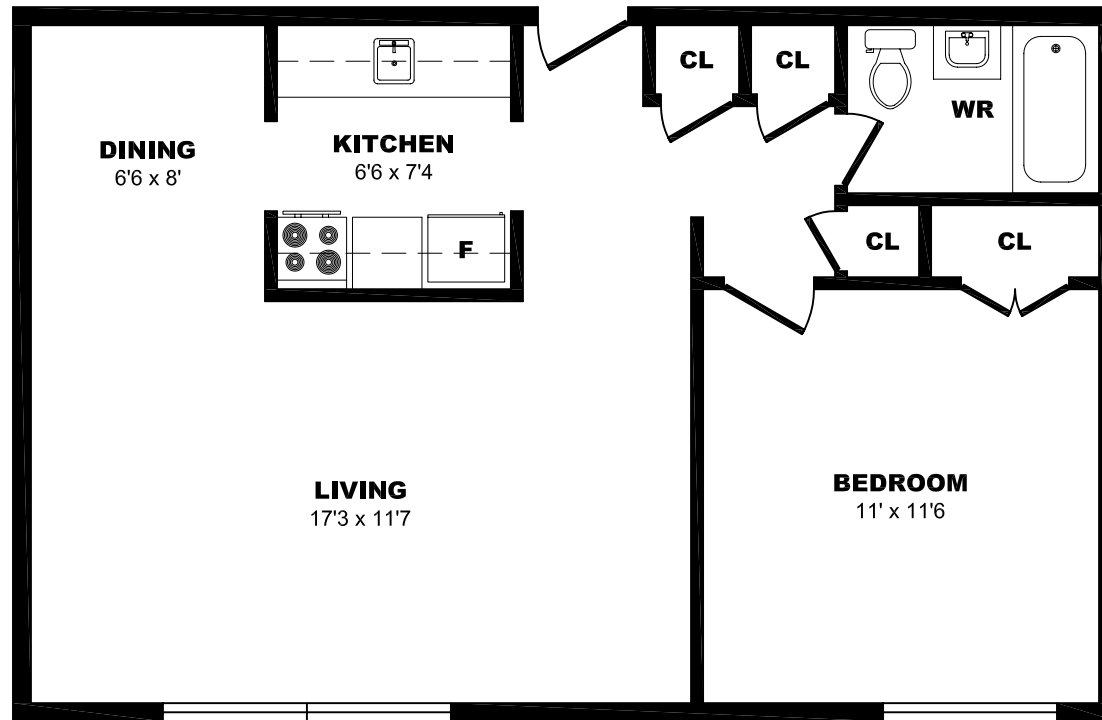

## 11 Dervock Cres, North York – 1 Bdrm A, 500sf

All dimensions are approximate. Sizes and specifications are subject to change without notice E. & O. E.  
All illustrations are artist's concept. Actual usable floor space may vary slightly from stated floor area.

## 11 Dervock Cres, North York – 1 Bdrm B, 560sf

All dimensions are approximate. Sizes and specifications are subject to change without notice E. & O. E.  
All illustrations are artist's concept. Actual usable floor space may vary slightly from stated floor area.