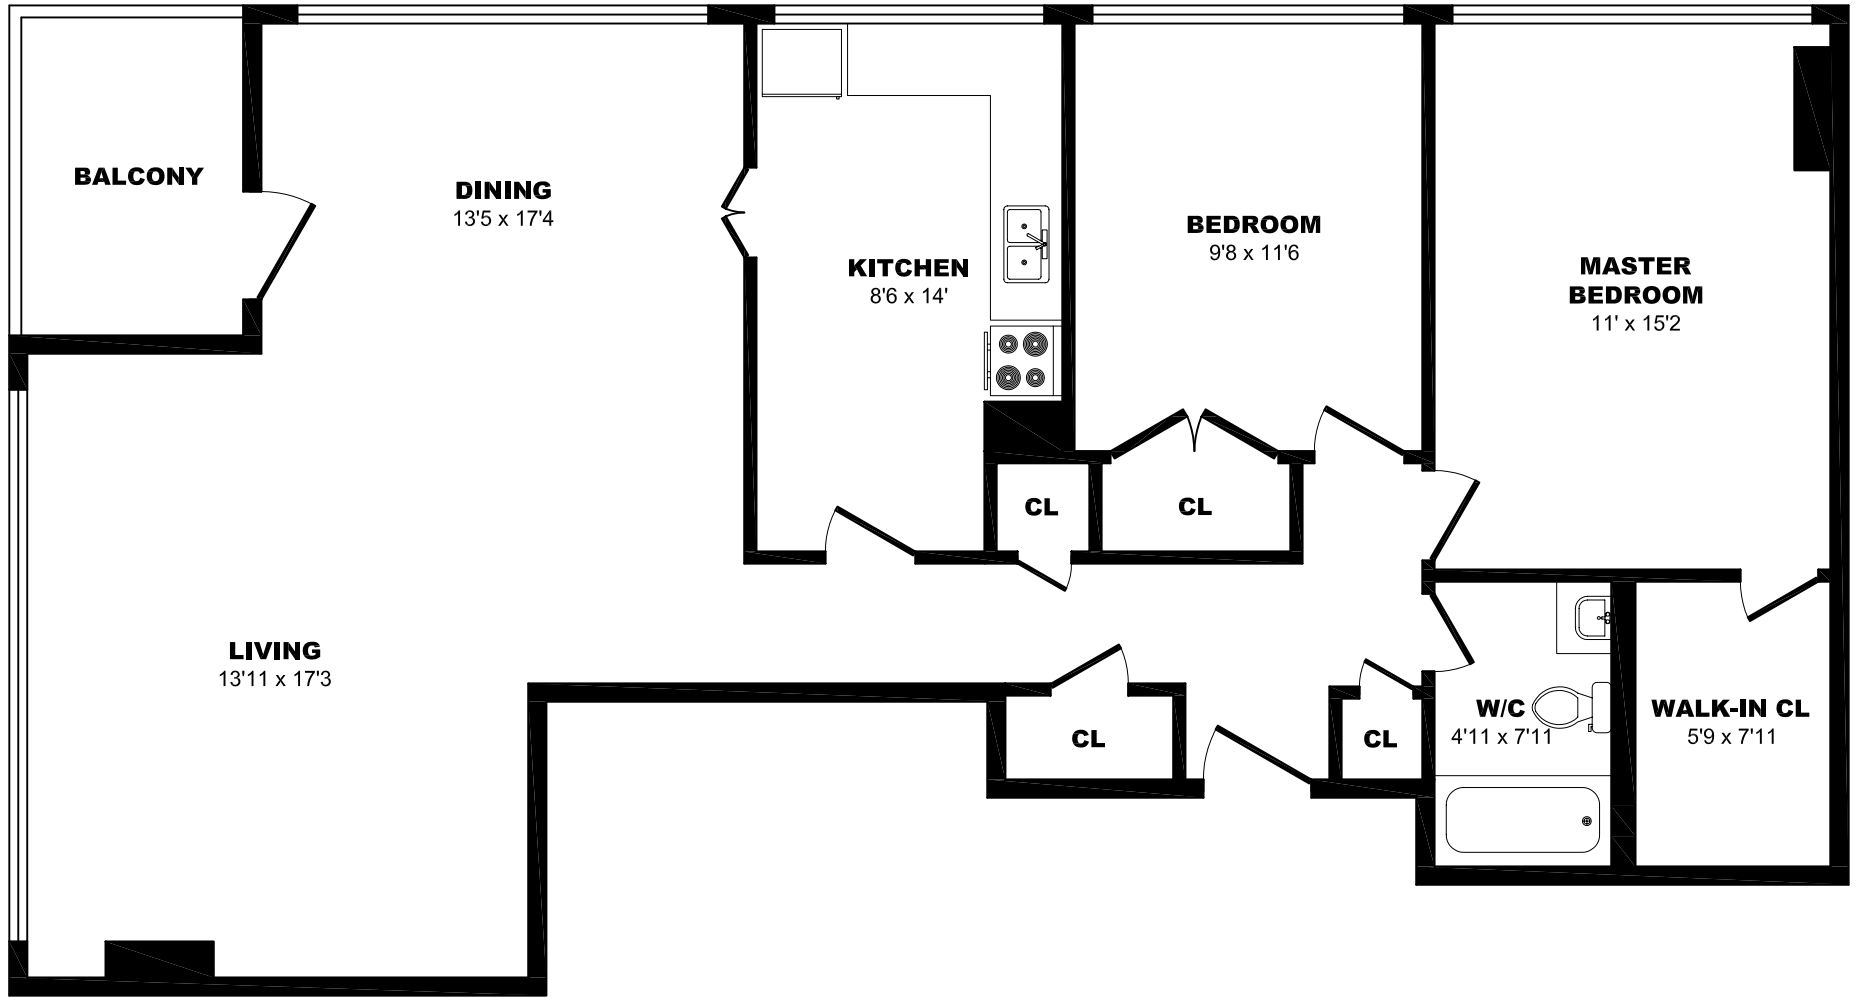

## 1050 Markham Rd, Scarborough - 1 Bdrm C, 775sf

All dimensions are approximate. Sizes and specifications are subject to change without notice E. & O. E.  
All illustrations are artist's concept. Actual usable floor space may vary slightly from stated floor area.

## 1050 Markham Rd, Scarborough - 2 Bdrm A, 995sf

All dimensions are approximate. Sizes and specifications are subject to change without notice E. & O. E.  
All illustrations are artist's concept. Actual usable floor space may vary slightly from stated floor area.