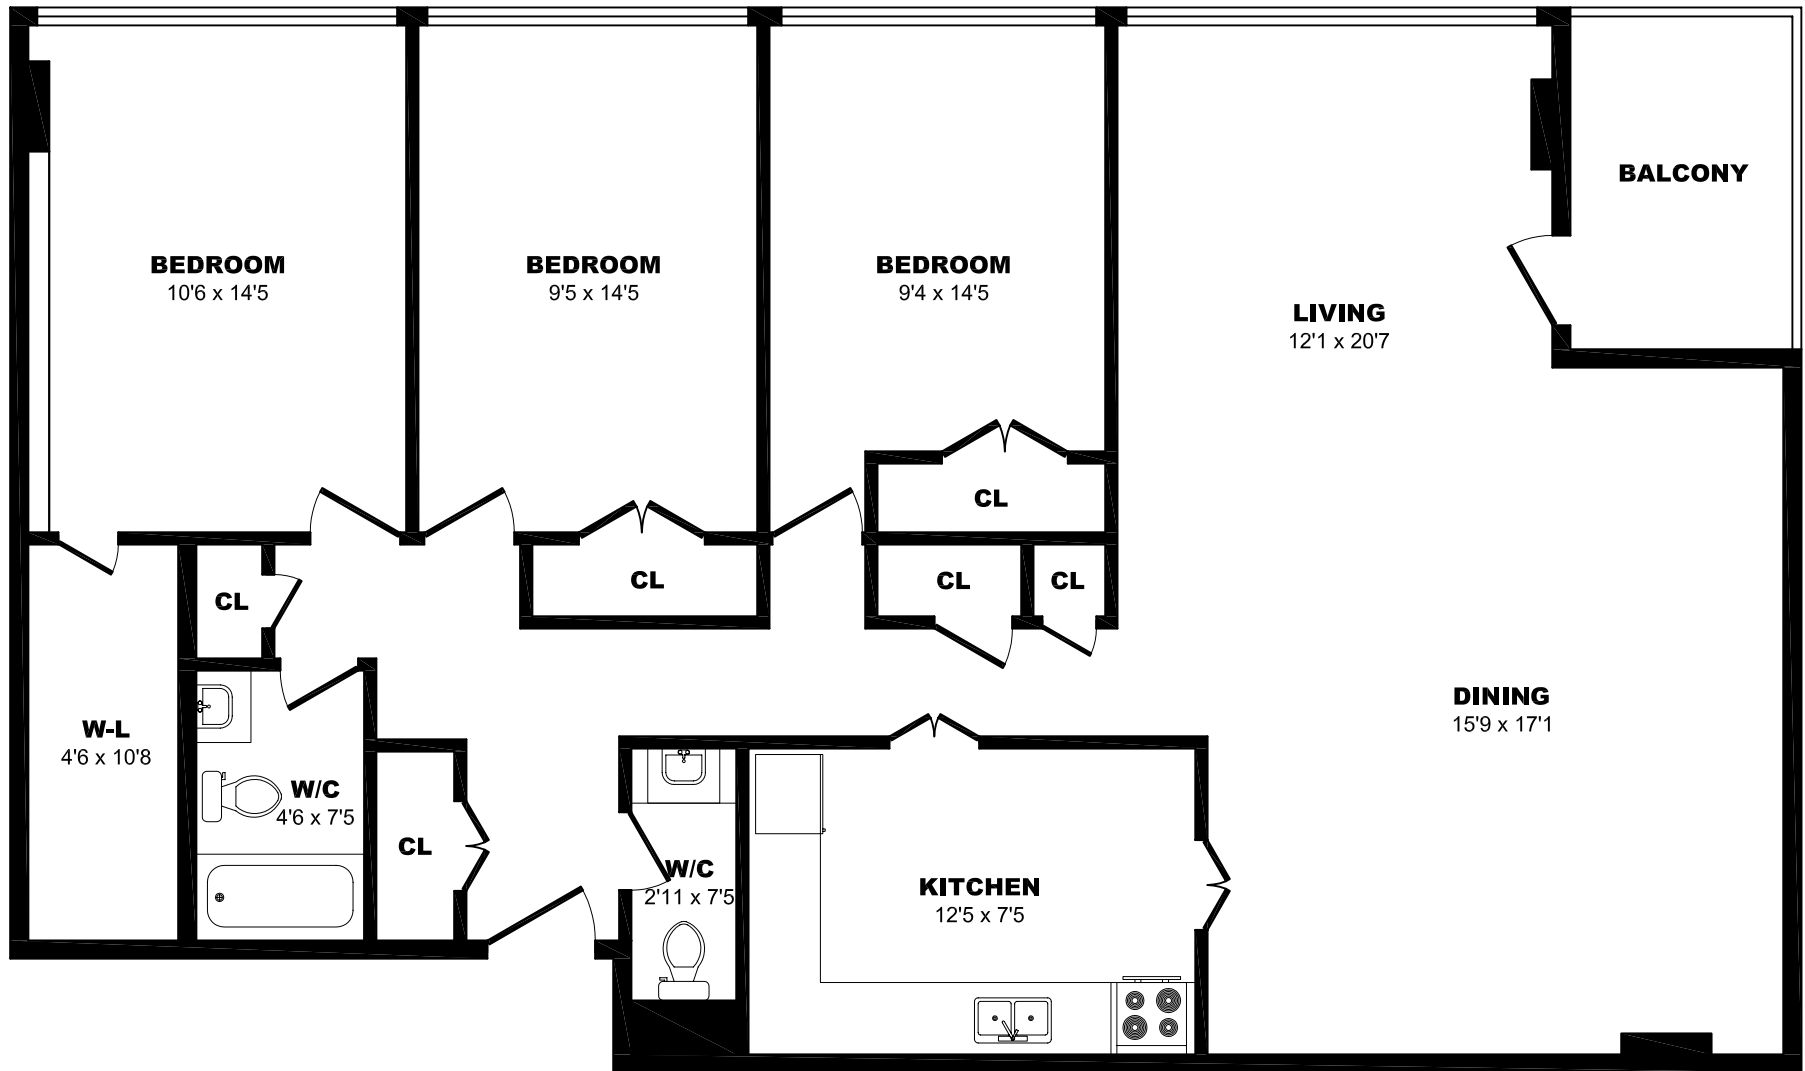

## 1050 Markham Rd, Scarborough - 2 Bdrm C, 940sf

All dimensions are approximate. Sizes and specifications are subject to change without notice E. & O. E.  
All illustrations are artist's concept. Actual usable floor space may vary slightly from stated floor area.

## 1050 Markham Rd, Scarborough - 2 Bdrm D, 900sf

All dimensions are approximate. Sizes and specifications are subject to change without notice E. & O. E.  
All illustrations are artist's concept. Actual usable floor space may vary slightly from stated floor area.