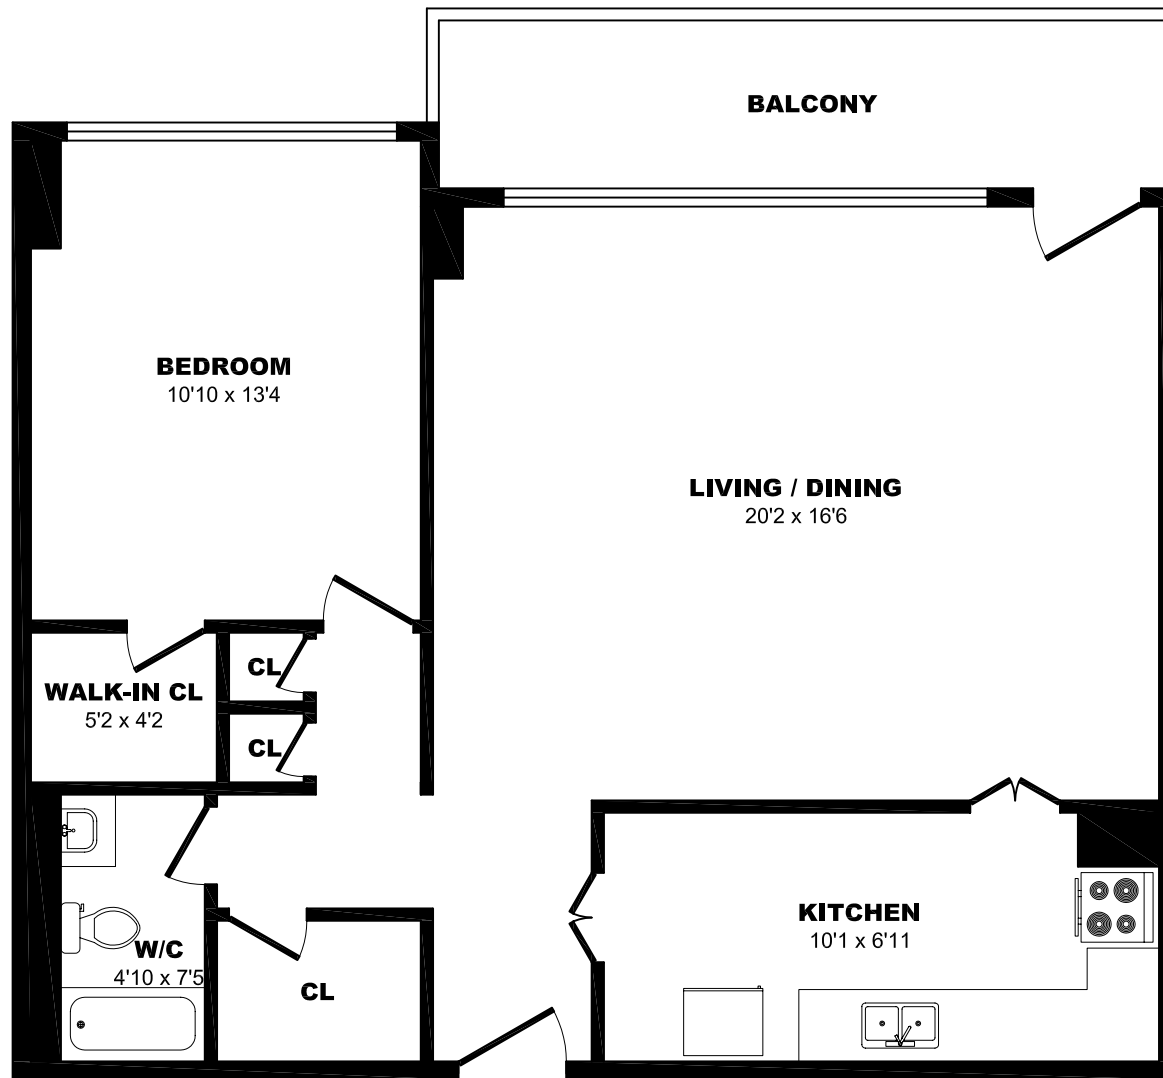

## 1050 Markham Rd, Scarborough - Bachelor, 300sf

All dimensions are approximate. Sizes and specifications are subject to change without notice E. & O. E.  
All illustrations are artist's concept. Actual usable floor space may vary slightly from stated floor area.

## 1050 Markham Rd, Scarborough - 1 Bdrm A, 740sf

All dimensions are approximate. Sizes and specifications are subject to change without notice E. & O. E.  
All illustrations are artist's concept. Actual usable floor space may vary slightly from stated floor area.

## 1050 Markham Rd, Scarborough - 1 Bdrm B, 775sf

All dimensions are approximate. Sizes and specifications are subject to change without notice E. & O. E.  
All illustrations are artist's concept. Actual usable floor space may vary slightly from stated floor area.