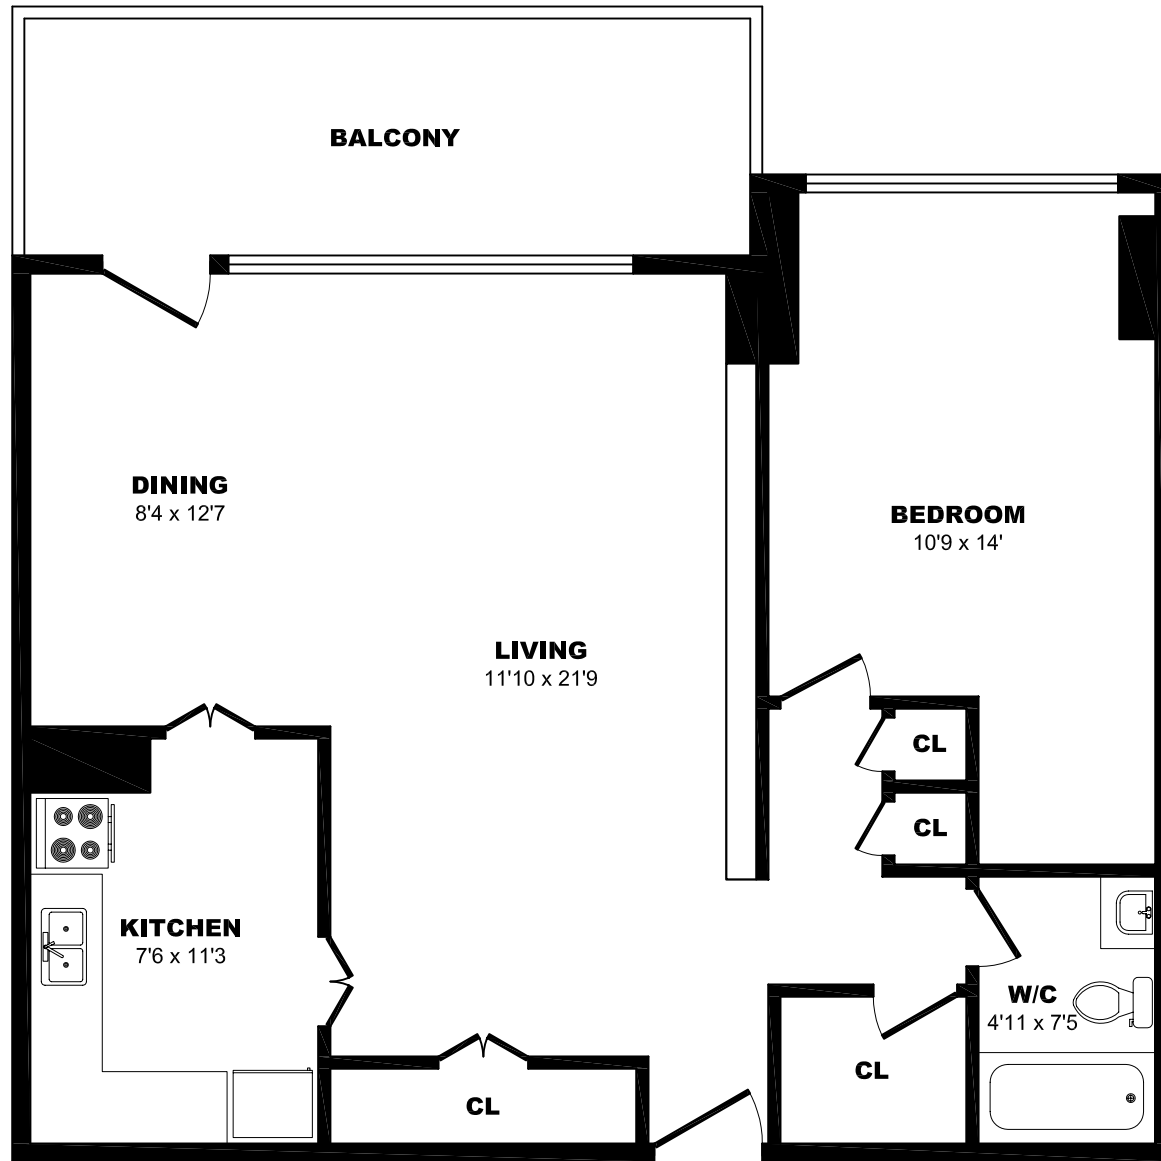

## 1050 Markham Rd, Scarborough - Bachelor, 300sf

All dimensions are approximate. Sizes and specifications are subject to change without notice E. & O. E.  
All illustrations are artist's concept. Actual usable floor space may vary slightly from stated floor area.

## 1050 Markham Rd, Scarborough - 1 Bdrm A, 740sf

All dimensions are approximate. Sizes and specifications are subject to change without notice E. & O. E.  
All illustrations are artist's concept. Actual usable floor space may vary slightly from stated floor area.

## 1050 Markham Rd, Scarborough - 1 Bdrm B, 775sf

All dimensions are approximate. Sizes and specifications are subject to change without notice E. & O. E.  
All illustrations are artist's concept. Actual usable floor space may vary slightly from stated floor area.

## 1050 Markham Rd, Scarborough - 1 Bdrm C, 775sf

All dimensions are approximate. Sizes and specifications are subject to change without notice E. & O. E.  
All illustrations are artist's concept. Actual usable floor space may vary slightly from stated floor area.