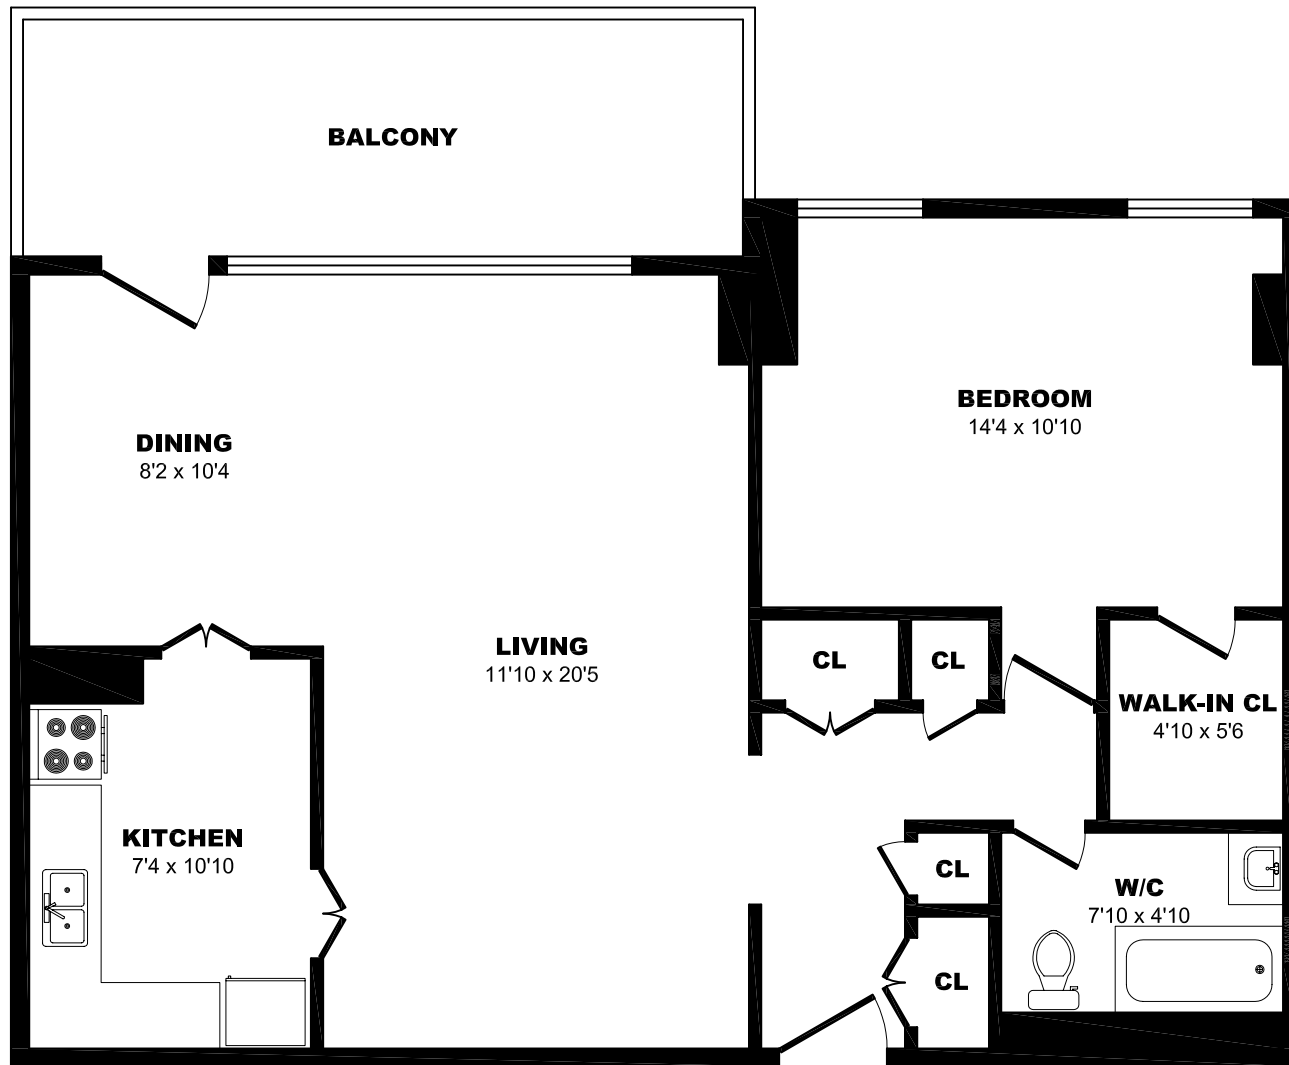

## 1050 Markham Rd, Scarborough - Bachelor, 300sf

All dimensions are approximate. Sizes and specifications are subject to change without notice E. & O. E.  
All illustrations are artist's concept. Actual usable floor space may vary slightly from stated floor area.

## 1050 Markham Rd, Scarborough - 1 Bdrm A, 740sf

All dimensions are approximate. Sizes and specifications are subject to change without notice E. & O. E.  
All illustrations are artist's concept. Actual usable floor space may vary slightly from stated floor area.

## 1050 Markham Rd, Scarborough - 1 Bdrm B, 775sf

All dimensions are approximate. Sizes and specifications are subject to change without notice E. & O. E.  
All illustrations are artist's concept. Actual usable floor space may vary slightly from stated floor area.