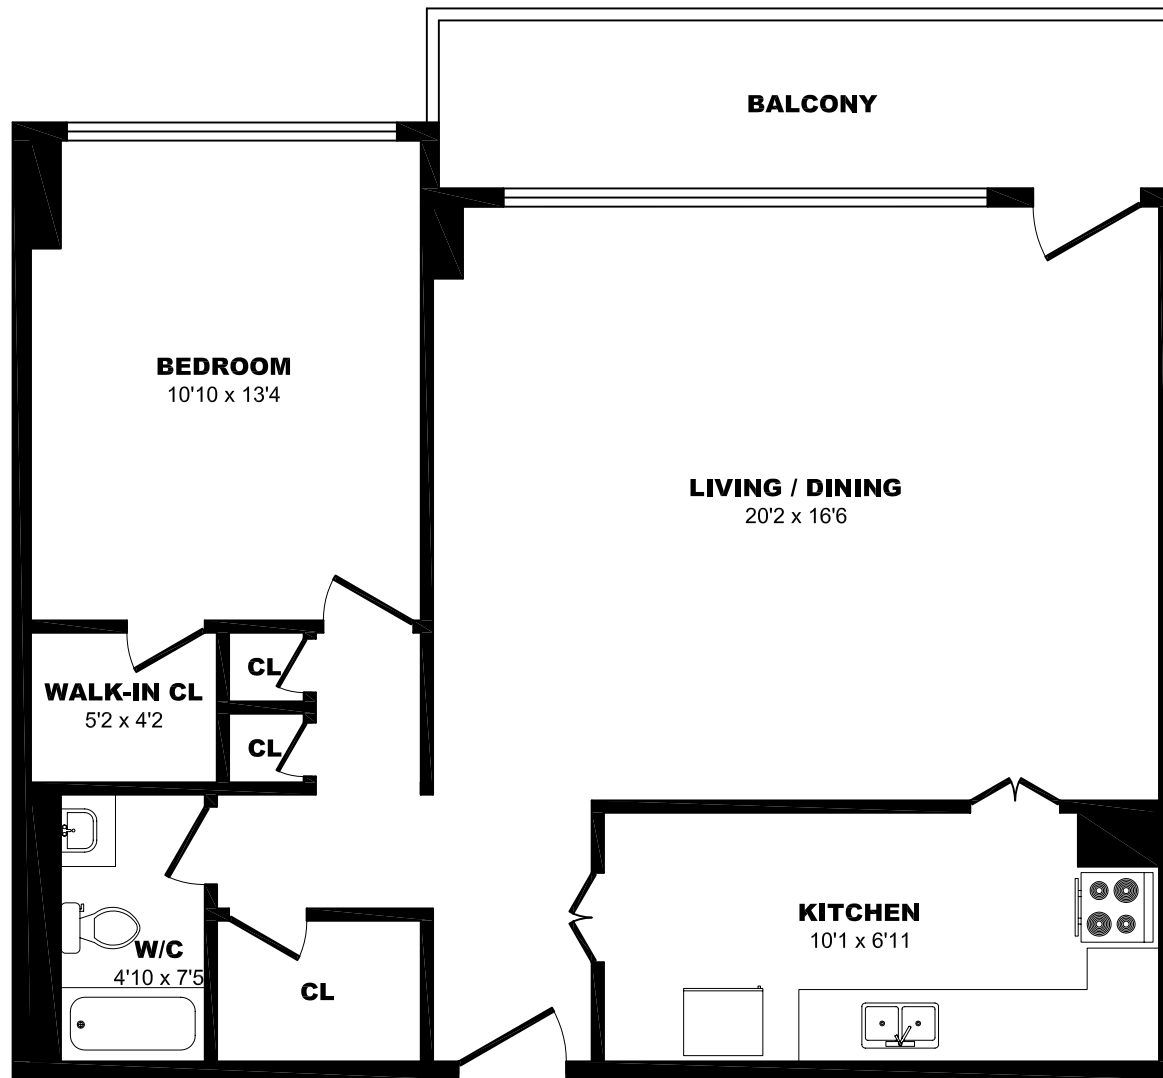

1050 Markham Rd, Scarborough - 1 Bdrm A, 740sf

All dimensions are approximate. Sizes and specifications are subject to change without notice E. & O. E.
All illustrations are artist's concept. Actual usable floor space may vary slightly from stated floor area.

1050 Markham Rd, Scarborough - 1 Bdrm B, 775sf

All dimensions are approximate. Sizes and specifications are subject to change without notice E. & O. E.
All illustrations are artist's concept. Actual usable floor space may vary slightly from stated floor area.

1050 Markham Rd, Scarborough - 1 Bdrm C, 775sf

All dimensions are approximate. Sizes and specifications are subject to change without notice E. & O. E.
All illustrations are artist's concept. Actual usable floor space may vary slightly from stated floor area.