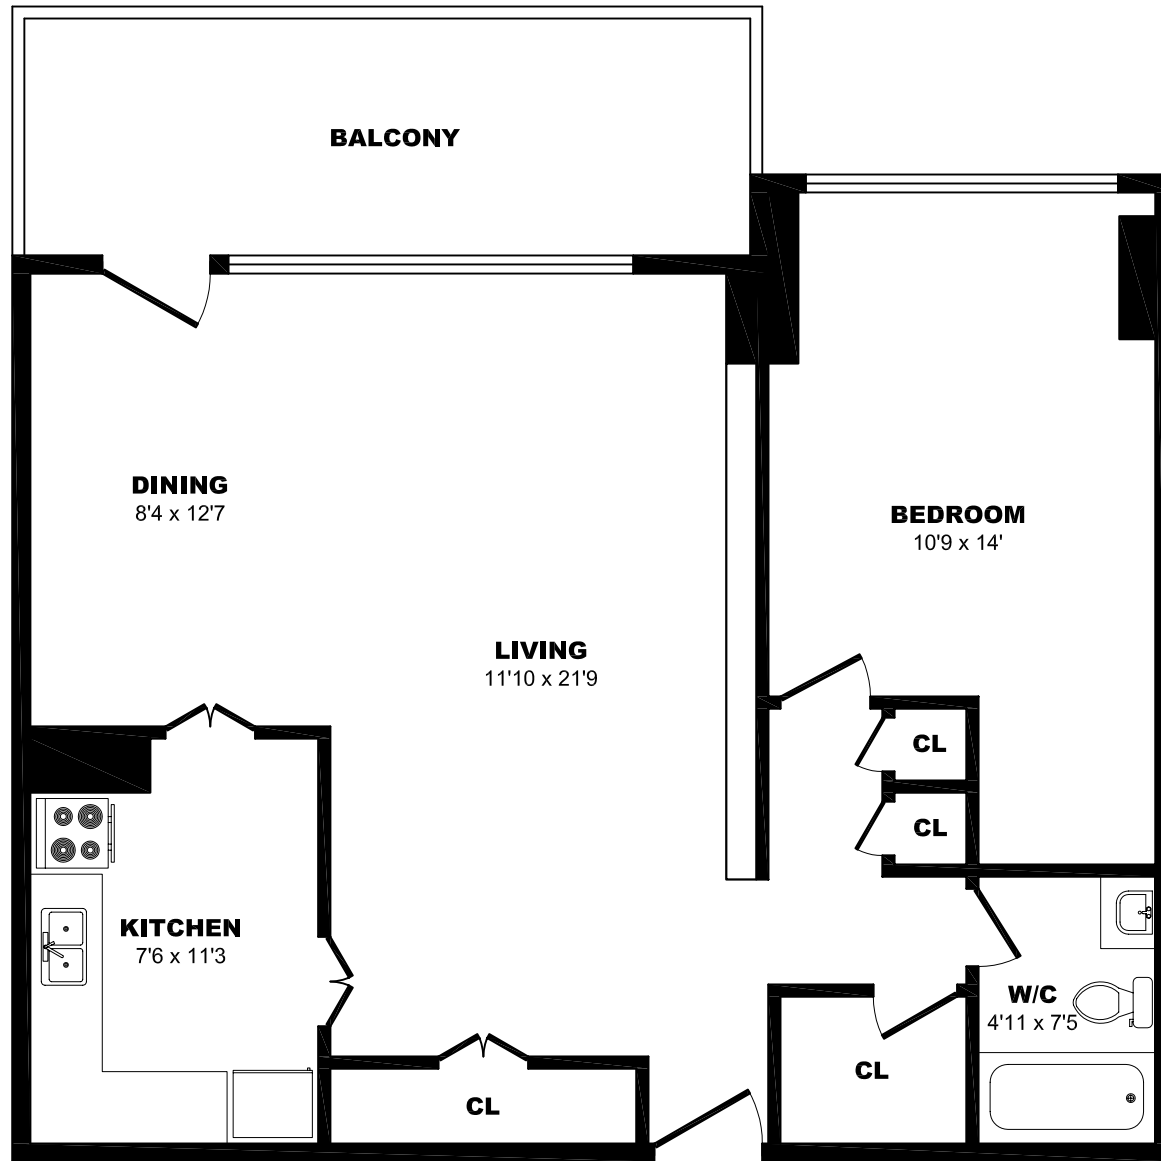

1050 Markham Rd, Scarborough - 1 Bdrm A, 740sf

All dimensions are approximate. Sizes and specifications are subject to change without notice E. & O. E.
All illustrations are artist's concept. Actual usable floor space may vary slightly from stated floor area.

1050 Markham Rd, Scarborough - 1 Bdrm B, 775sf

All dimensions are approximate. Sizes and specifications are subject to change without notice E. & O. E.
All illustrations are artist's concept. Actual usable floor space may vary slightly from stated floor area.

1050 Markham Rd, Scarborough - 1 Bdrm C, 775sf

All dimensions are approximate. Sizes and specifications are subject to change without notice E. & O. E.
All illustrations are artist's concept. Actual usable floor space may vary slightly from stated floor area.