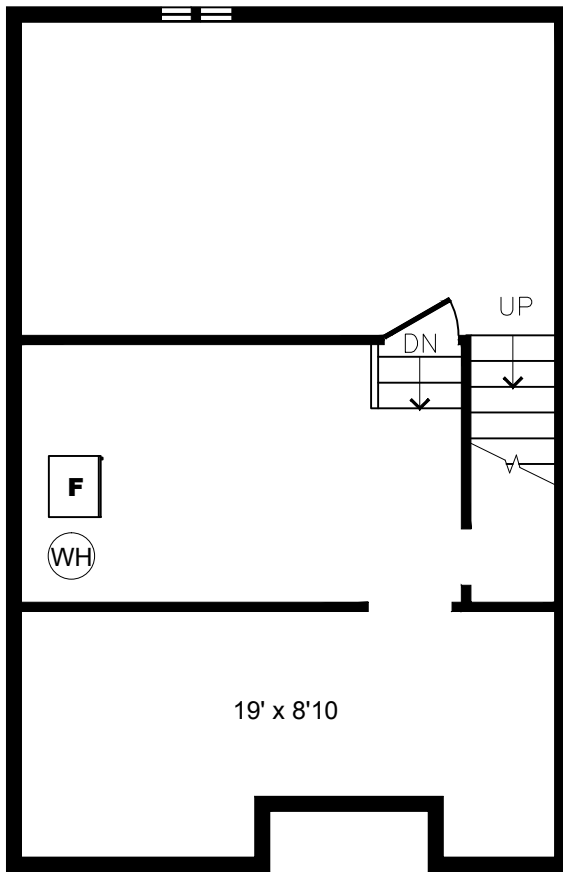

## 46 to 75 Goodview Rd, North York - 2 Bdrm A, 1020sf

All dimensions are approximate. Sizes and specifications are subject to change without notice E. & O. E.  
All illustrations are artist's concept. Actual usable floor space may vary slightly from stated floor area.

## 46 to 75 Goodview Rd, North York - 2 Bdrm B, 1320sf

All dimensions are approximate. Sizes and specifications are subject to change without notice E. & O. E.  
All illustrations are artist's concept. Actual usable floor space may vary slightly from stated floor area.

## 46 to 75 Goodview Rd, North York - 3 Bdrm A, 1670sf

All dimensions are approximate. Sizes and specifications are subject to change without notice E. & O. E.  
 All illustrations are artist's concept. Actual usable floor space may vary slightly from stated floor area.

## 46 to 75 Goodview Rd, North York - 4 Bdrm A, 1920sf

All dimensions are approximate. Sizes and specifications are subject to change without notice E. & O. E.  
 All illustrations are artist's concept. Actual usable floor space may vary slightly from stated floor area.