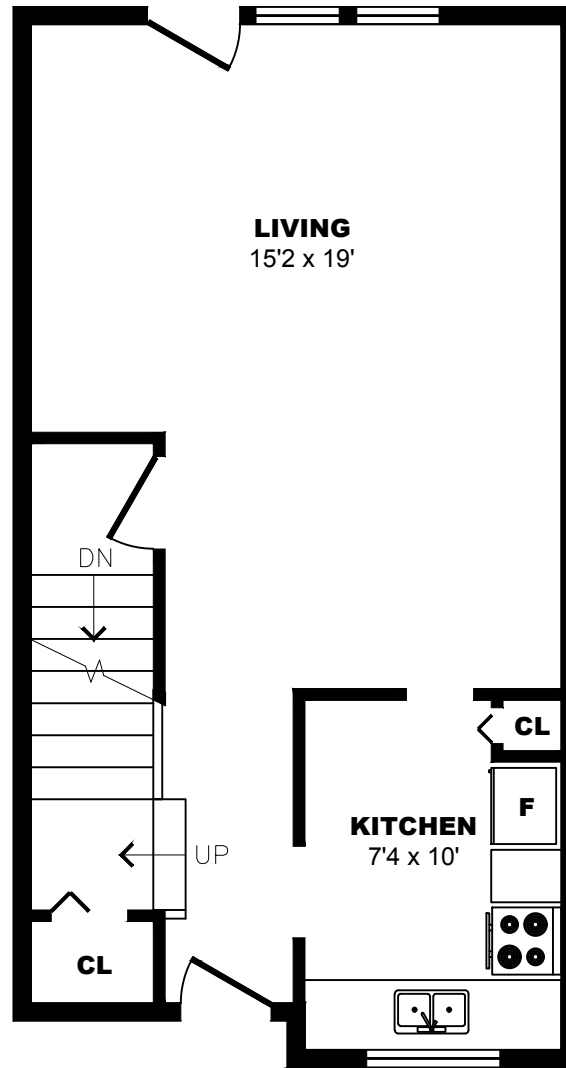

## 46 to 75 Goodview Rd, North York - 2 Bdrm A, 1020sf

All dimensions are approximate. Sizes and specifications are subject to change without notice E. & O. E.  
All illustrations are artist's concept. Actual usable floor space may vary slightly from stated floor area.

## 46 to 75 Goodview Rd, North York - 2 Bdrm B, 1320sf

All dimensions are approximate. Sizes and specifications are subject to change without notice E. & O. E.  
All illustrations are artist's concept. Actual usable floor space may vary slightly from stated floor area.

## 46 to 75 Goodview Rd, North York - 3 Bdrm A, 1670sf

All dimensions are approximate. Sizes and specifications are subject to change without notice E. & O. E.  
 All illustrations are artist's concept. Actual usable floor space may vary slightly from stated floor area.

## 46 to 75 Goodview Rd, North York - 4 Bdrm A, 1920sf

All dimensions are approximate. Sizes and specifications are subject to change without notice E. & O. E.  
 All illustrations are artist's concept. Actual usable floor space may vary slightly from stated floor area.