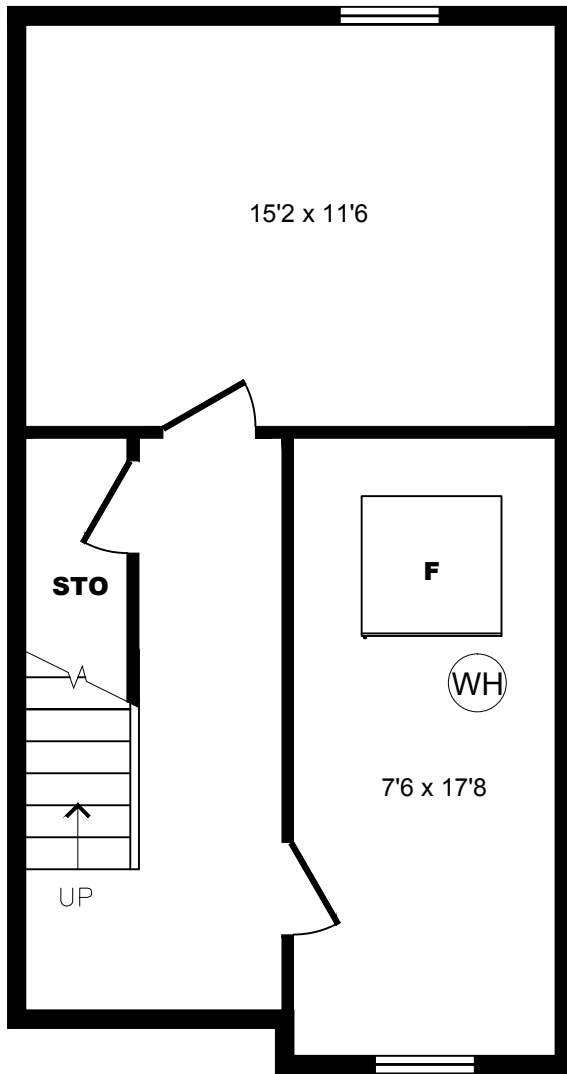

## 46 to 75 Goodview Rd, North York - 2 Bdrm A, 1020sf

All dimensions are approximate. Sizes and specifications are subject to change without notice E. & O. E.  
All illustrations are artist's concept. Actual usable floor space may vary slightly from stated floor area.

## 46 to 75 Goodview Rd, North York - 2 Bdrm B, 1320sf

All dimensions are approximate. Sizes and specifications are subject to change without notice E. & O. E.  
All illustrations are artist's concept. Actual usable floor space may vary slightly from stated floor area.

## 46 to 75 Goodview Rd, North York - 3 Bdrm A, 1670sf

All dimensions are approximate. Sizes and specifications are subject to change without notice E. & O. E.  
 All illustrations are artist's concept. Actual usable floor space may vary slightly from stated floor area.

## 46 to 75 Goodview Rd, North York - 4 Bdrm A, 1920sf

All dimensions are approximate. Sizes and specifications are subject to change without notice E. & O. E.  
 All illustrations are artist's concept. Actual usable floor space may vary slightly from stated floor area.