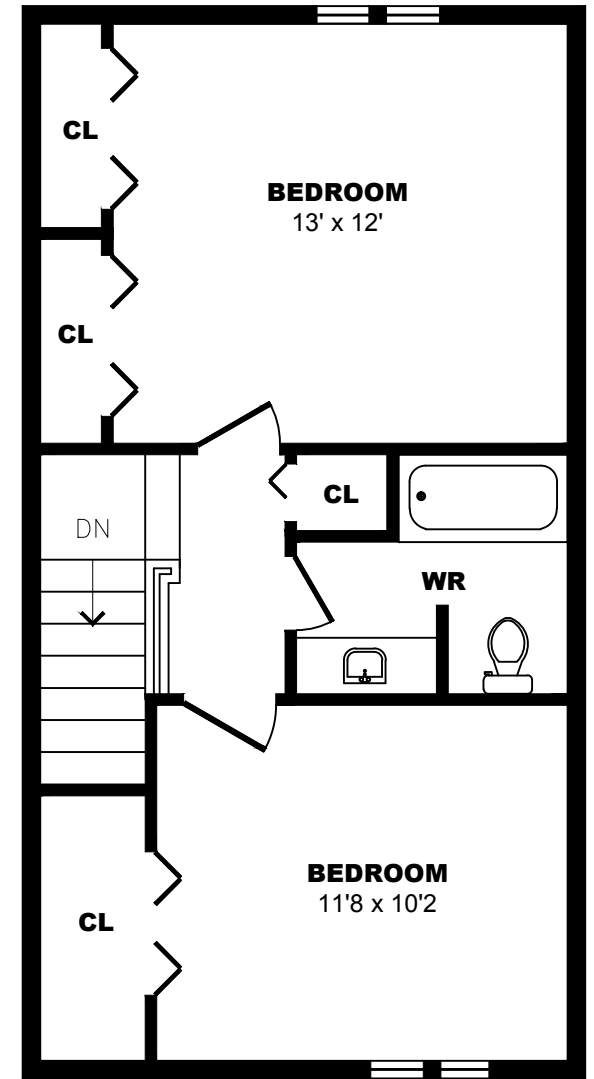

## 46 to 75 Goodview Rd, North York - 2 Bdrm A, 1020sf

All dimensions are approximate. Sizes and specifications are subject to change without notice E. & O. E.  
All illustrations are artist's concept. Actual usable floor space may vary slightly from stated floor area.

## 46 to 75 Goodview Rd, North York - 2 Bdrm B, 1320sf

All dimensions are approximate. Sizes and specifications are subject to change without notice E. & O. E.  
All illustrations are artist's concept. Actual usable floor space may vary slightly from stated floor area.

## 46 to 75 Goodview Rd, North York - 3 Bdrm A, 1670sf

All dimensions are approximate. Sizes and specifications are subject to change without notice E. & O. E.  
 All illustrations are artist's concept. Actual usable floor space may vary slightly from stated floor area.

## 46 to 75 Goodview Rd, North York - 4 Bdrm A, 1920sf

All dimensions are approximate. Sizes and specifications are subject to change without notice E. & O. E.  
 All illustrations are artist's concept. Actual usable floor space may vary slightly from stated floor area.