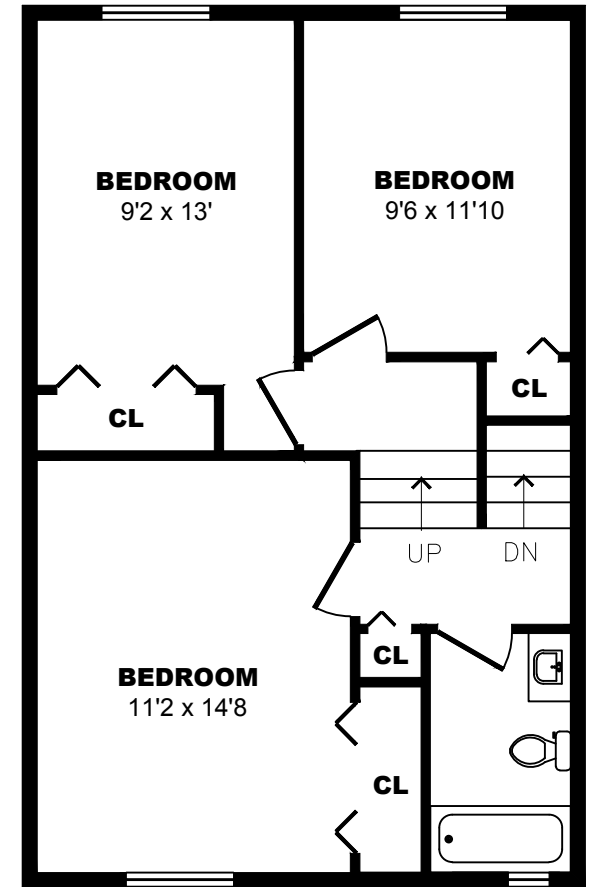

## 46 to 75 Goodview Rd, North York - 2 Bdrm A, 1020sf

All dimensions are approximate. Sizes and specifications are subject to change without notice E. & O. E.  
All illustrations are artist's concept. Actual usable floor space may vary slightly from stated floor area.

## 46 to 75 Goodview Rd, North York - 2 Bdrm B, 1320sf

All dimensions are approximate. Sizes and specifications are subject to change without notice E. & O. E.  
All illustrations are artist's concept. Actual usable floor space may vary slightly from stated floor area.

## 46 to 75 Goodview Rd, North York - 3 Bdrm A, 1670sf

All dimensions are approximate. Sizes and specifications are subject to change without notice E. & O. E.  
 All illustrations are artist's concept. Actual usable floor space may vary slightly from stated floor area.

## 46 to 75 Goodview Rd, North York - 4 Bdrm A, 1920sf

All dimensions are approximate. Sizes and specifications are subject to change without notice E. & O. E.  
 All illustrations are artist's concept. Actual usable floor space may vary slightly from stated floor area.