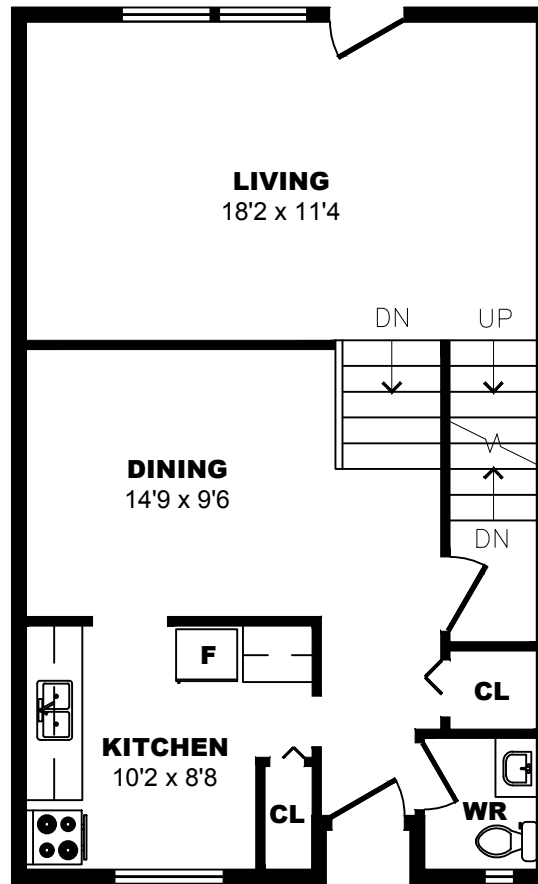

## 46 to 75 Goodview Rd, North York - 2 Bdrm A, 1020sf

All dimensions are approximate. Sizes and specifications are subject to change without notice E. & O. E.  
All illustrations are artist's concept. Actual usable floor space may vary slightly from stated floor area.

## 46 to 75 Goodview Rd, North York - 2 Bdrm B, 1320sf

All dimensions are approximate. Sizes and specifications are subject to change without notice E. & O. E.  
All illustrations are artist's concept. Actual usable floor space may vary slightly from stated floor area.

## 46 to 75 Goodview Rd, North York - 3 Bdrm A, 1670sf

All dimensions are approximate. Sizes and specifications are subject to change without notice E. & O. E.  
 All illustrations are artist's concept. Actual usable floor space may vary slightly from stated floor area.

## 46 to 75 Goodview Rd, North York - 4 Bdrm A, 1920sf

All dimensions are approximate. Sizes and specifications are subject to change without notice E. & O. E.  
 All illustrations are artist's concept. Actual usable floor space may vary slightly from stated floor area.