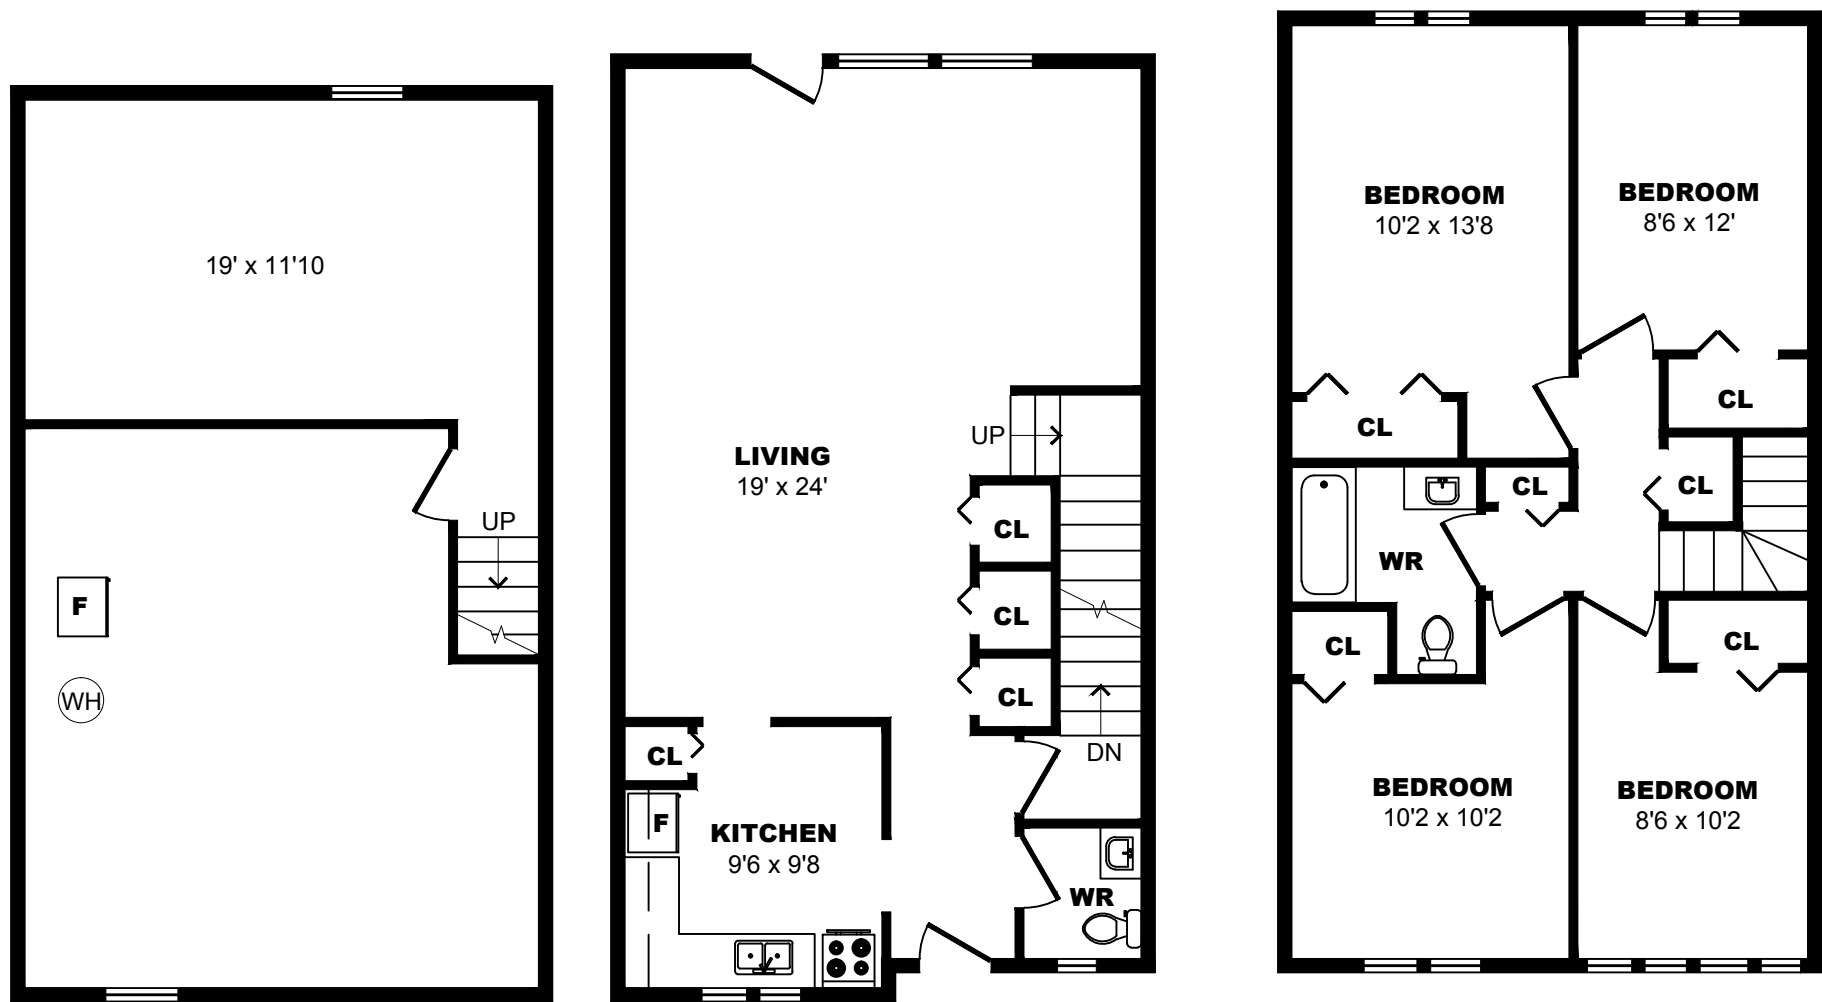

## 46 to 75 Goodview Rd, North York - 2 Bdrm A, 1020sf

All dimensions are approximate. Sizes and specifications are subject to change without notice E. & O. E.  
All illustrations are artist's concept. Actual usable floor space may vary slightly from stated floor area.

## 46 to 75 Goodview Rd, North York - 2 Bdrm B, 1320sf

All dimensions are approximate. Sizes and specifications are subject to change without notice E. & O. E.  
All illustrations are artist's concept. Actual usable floor space may vary slightly from stated floor area.

## 46 to 75 Goodview Rd, North York - 3 Bdrm A, 1670sf

All dimensions are approximate. Sizes and specifications are subject to change without notice E. & O. E.  
 All illustrations are artist's concept. Actual usable floor space may vary slightly from stated floor area.

## 46 to 75 Goodview Rd, North York - 4 Bdrm A, 1920sf

All dimensions are approximate. Sizes and specifications are subject to change without notice E. & O. E.  
 All illustrations are artist's concept. Actual usable floor space may vary slightly from stated floor area.