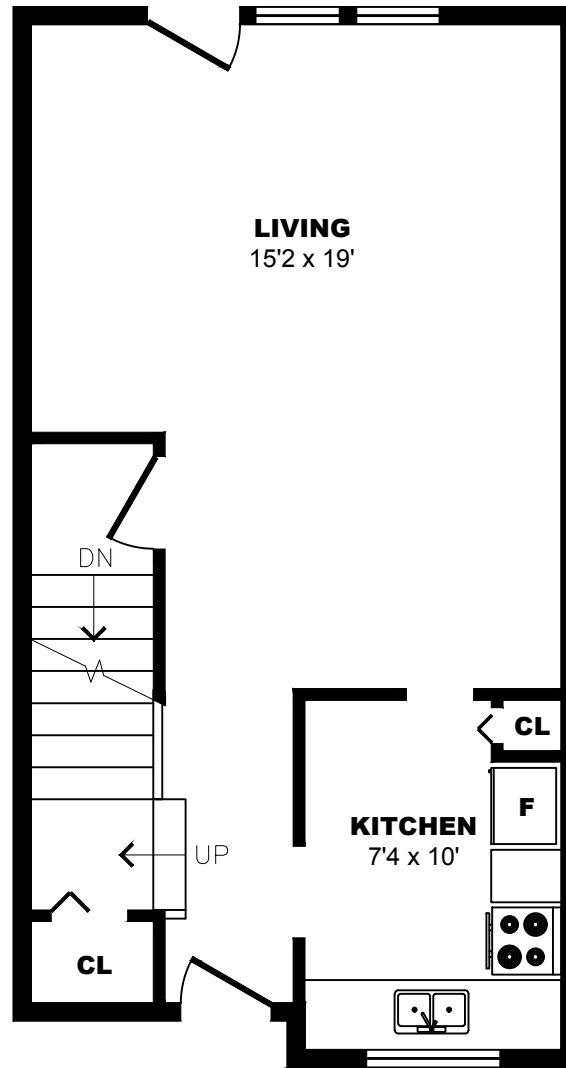

46 to 75 Goodview Rd, North York - 2 Bdrm A, 1020sf

All dimensions are approximate. Sizes and specifications are subject to change without notice E. & O. E.
All illustrations are artist's concept. Actual usable floor space may vary slightly from stated floor area.

46 to 75 Goodview Rd, North York - 2 Bdrm B, 1320sf

All dimensions are approximate. Sizes and specifications are subject to change without notice E. & O. E.
All illustrations are artist's concept. Actual usable floor space may vary slightly from stated floor area.