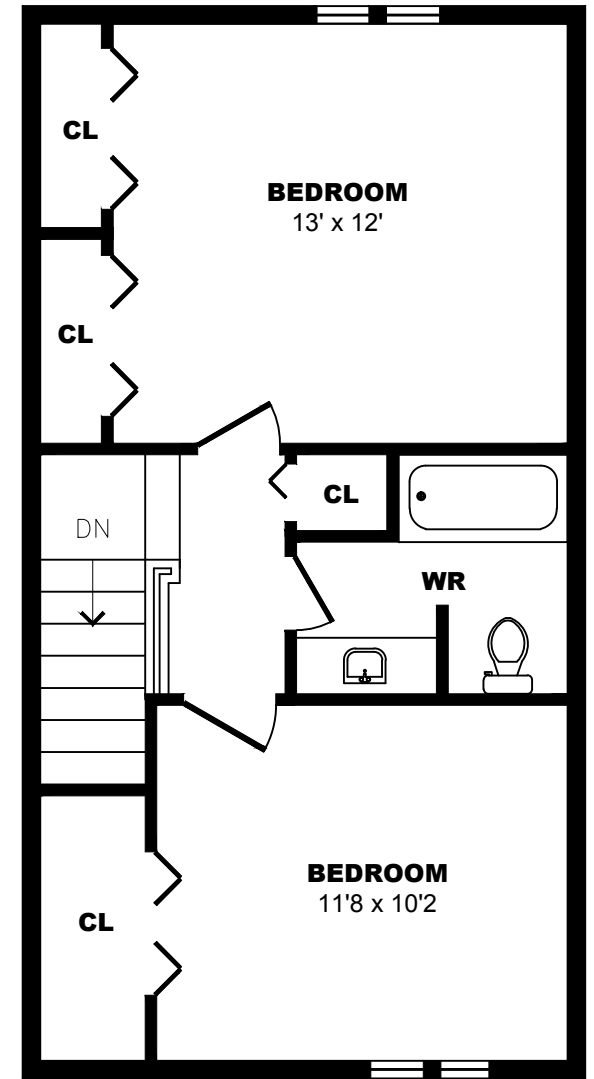

46 to 75 Goodview Rd, North York - 2 Bdrm A, 1020sf

All dimensions are approximate. Sizes and specifications are subject to change without notice E. & O. E.
All illustrations are artist's concept. Actual usable floor space may vary slightly from stated floor area.

46 to 75 Goodview Rd, North York - 2 Bdrm B, 1320sf

All dimensions are approximate. Sizes and specifications are subject to change without notice E. & O. E.
All illustrations are artist's concept. Actual usable floor space may vary slightly from stated floor area.