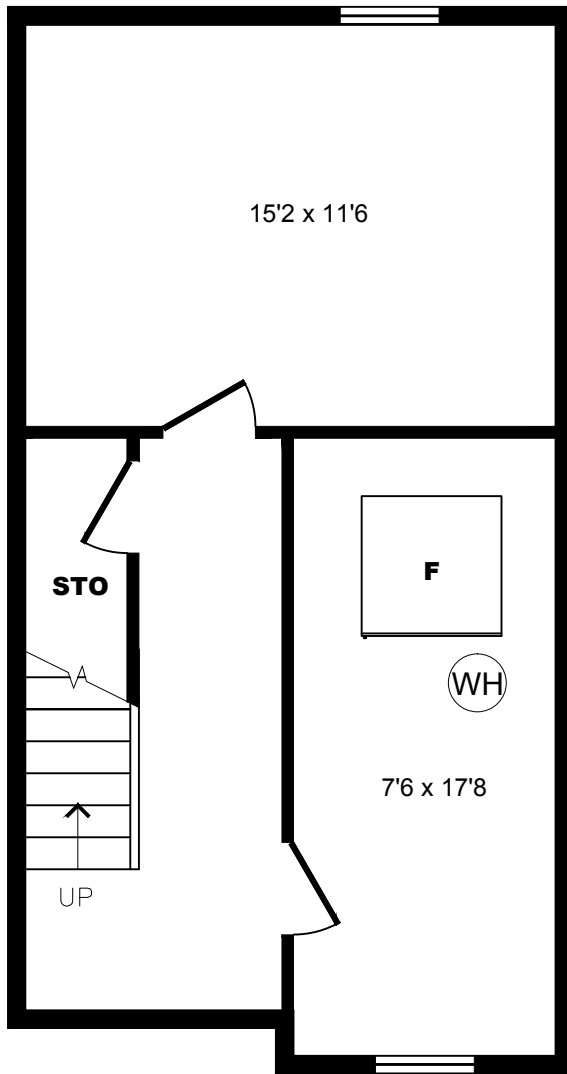

46 to 75 Goodview Rd, North York - 2 Bdrm A, 1020sf

All dimensions are approximate. Sizes and specifications are subject to change without notice E. & O. E.
All illustrations are artist's concept. Actual usable floor space may vary slightly from stated floor area.

46 to 75 Goodview Rd, North York - 2 Bdrm B, 1320sf

All dimensions are approximate. Sizes and specifications are subject to change without notice E. & O. E.
All illustrations are artist's concept. Actual usable floor space may vary slightly from stated floor area.