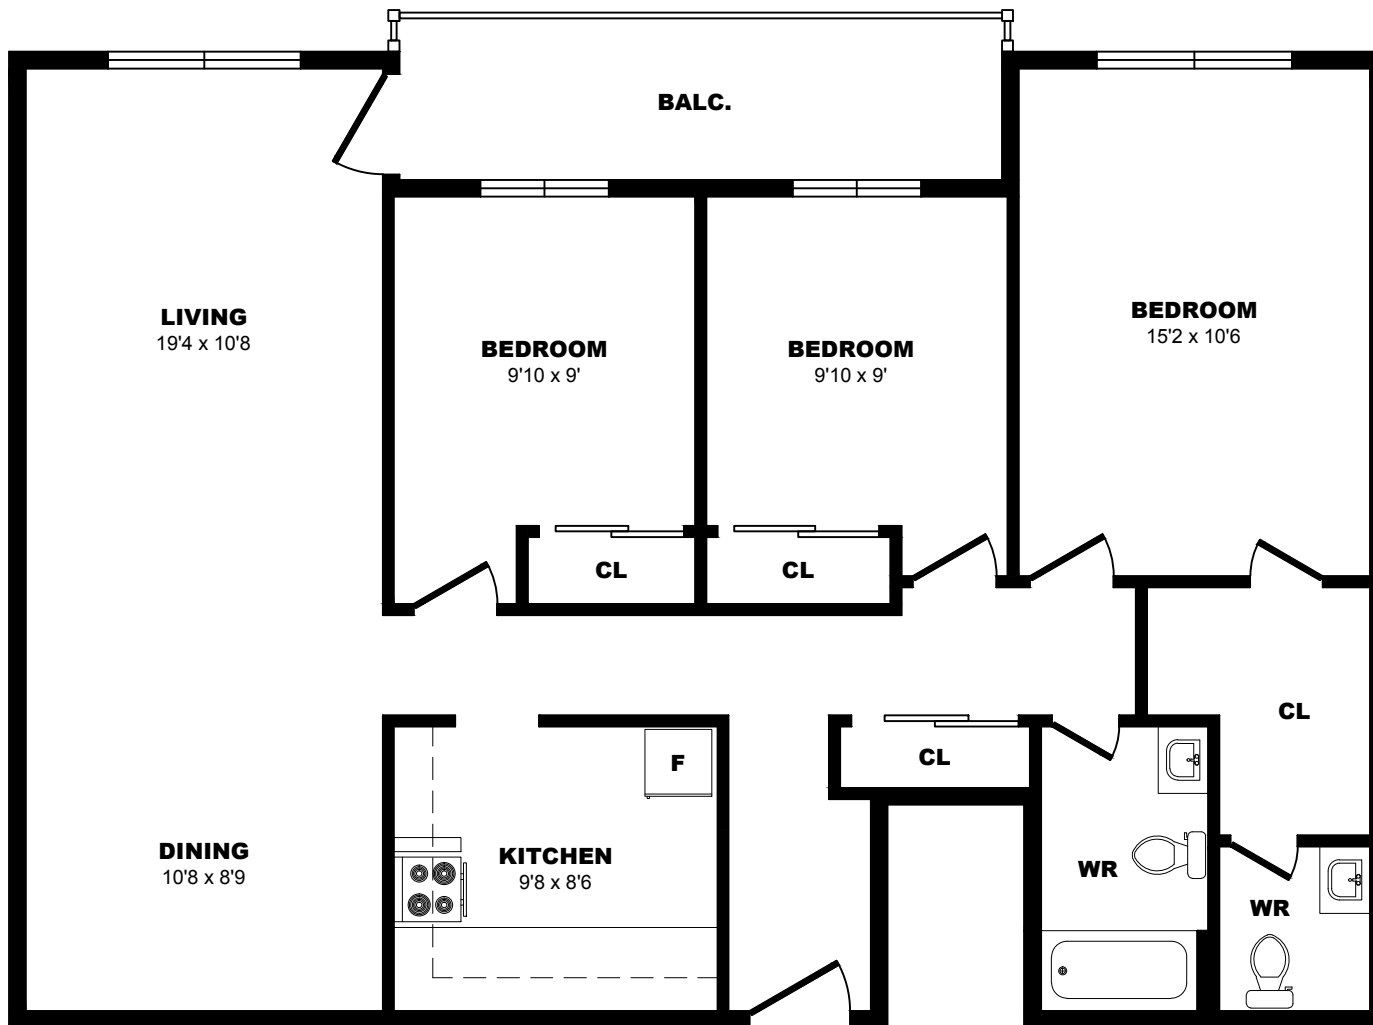

45 Bredin Parkway, Orangeville - 1 Bdrm B, 400sf

All dimensions are approximate. Sizes and specifications are subject to change without notice E. & O. E.
All illustrations are artist's concept. Actual usable floor space may vary slightly from stated floor area.

45 Bredin Parkway, Orangeville - 2 Bdrm A, 970sf

All dimensions are approximate. Sizes and specifications are subject to change without notice E. & O. E.
 All illustrations are artist's concept. Actual usable floor space may vary slightly from stated floor area.

45 Bredin Parkway, Orangeville - 3 Bdrm A, 1025sf

All dimensions are approximate. Sizes and specifications are subject to change without notice E. & O. E.
 All illustrations are artist's concept. Actual usable floor space may vary slightly from stated floor area.

45 Bredin Parkway, Orangeville - 3 Bdrm B, 1030sf

All dimensions are approximate. Sizes and specifications are subject to change without notice E. & O. E.
All illustrations are artist's concept. Actual usable floor space may vary slightly from stated floor area.