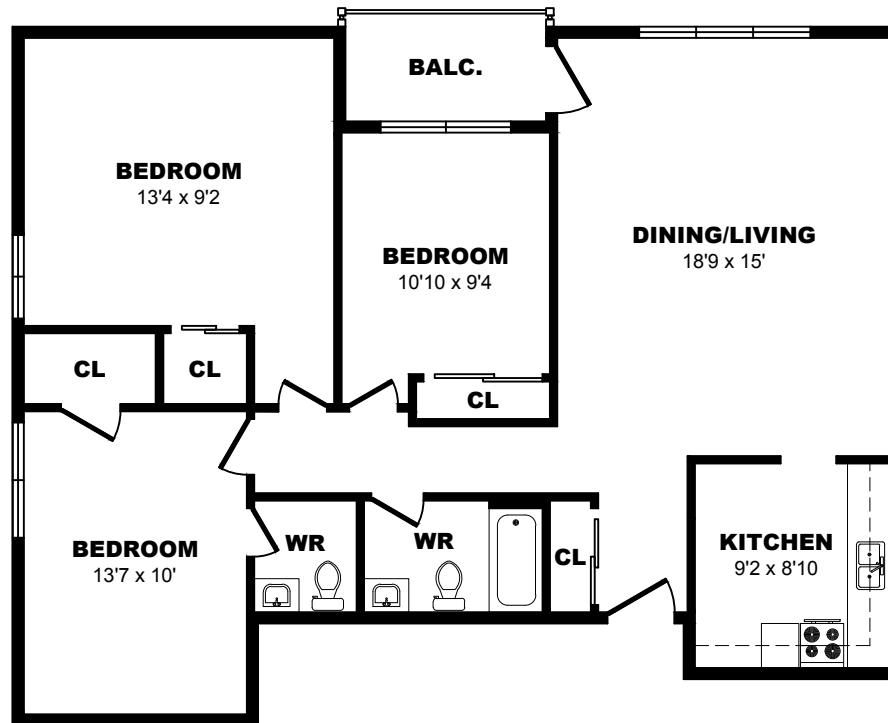

45 Bredin Parkway, Orangeville - 2 Bdrm A, 970sf

All dimensions are approximate. Sizes and specifications are subject to change without notice E. & O. E.
 All illustrations are artist's concept. Actual usable floor space may vary slightly from stated floor area.

45 Bredin Parkway, Orangeville - 3 Bdrm A, 1025sf

All dimensions are approximate. Sizes and specifications are subject to change without notice E. & O. E.
 All illustrations are artist's concept. Actual usable floor space may vary slightly from stated floor area.

45 Bredin Parkway, Orangeville - 3 Bdrm B, 1030sf

All dimensions are approximate. Sizes and specifications are subject to change without notice E. & O. E.
All illustrations are artist's concept. Actual usable floor space may vary slightly from stated floor area.