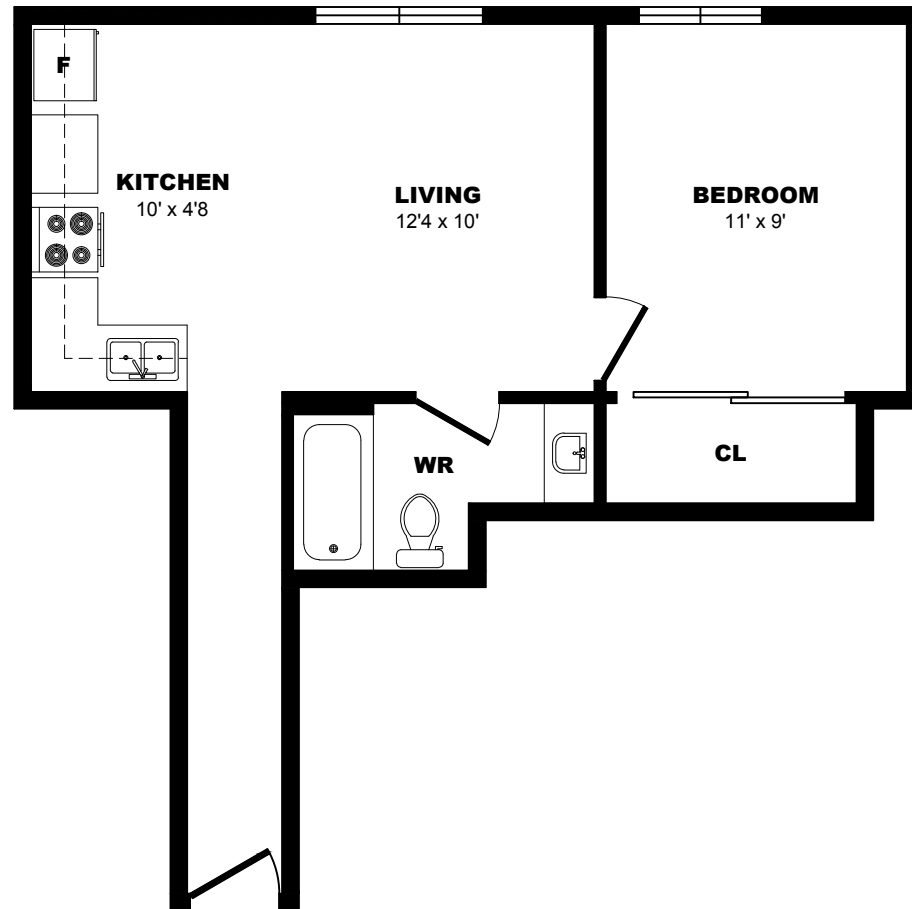

45 Bredin Parkway, Orangeville - 1 Bdrm A, 550sf

All dimensions are approximate. Sizes and specifications are subject to change without notice E. & O. E.
All illustrations are artist's concept. Actual usable floor space may vary slightly from stated floor area.

45 Bredin Parkway, Orangeville - 1 Bdrm B, 400sf

All dimensions are approximate. Sizes and specifications are subject to change without notice E. & O. E.
All illustrations are artist's concept. Actual usable floor space may vary slightly from stated floor area.

45 Bredin Parkway, Orangeville - 2 Bdrm A, 970sf

All dimensions are approximate. Sizes and specifications are subject to change without notice E. & O. E.
 All illustrations are artist's concept. Actual usable floor space may vary slightly from stated floor area.

45 Bredin Parkway, Orangeville - 3 Bdrm A, 1025sf

All dimensions are approximate. Sizes and specifications are subject to change without notice E. & O. E.
 All illustrations are artist's concept. Actual usable floor space may vary slightly from stated floor area.