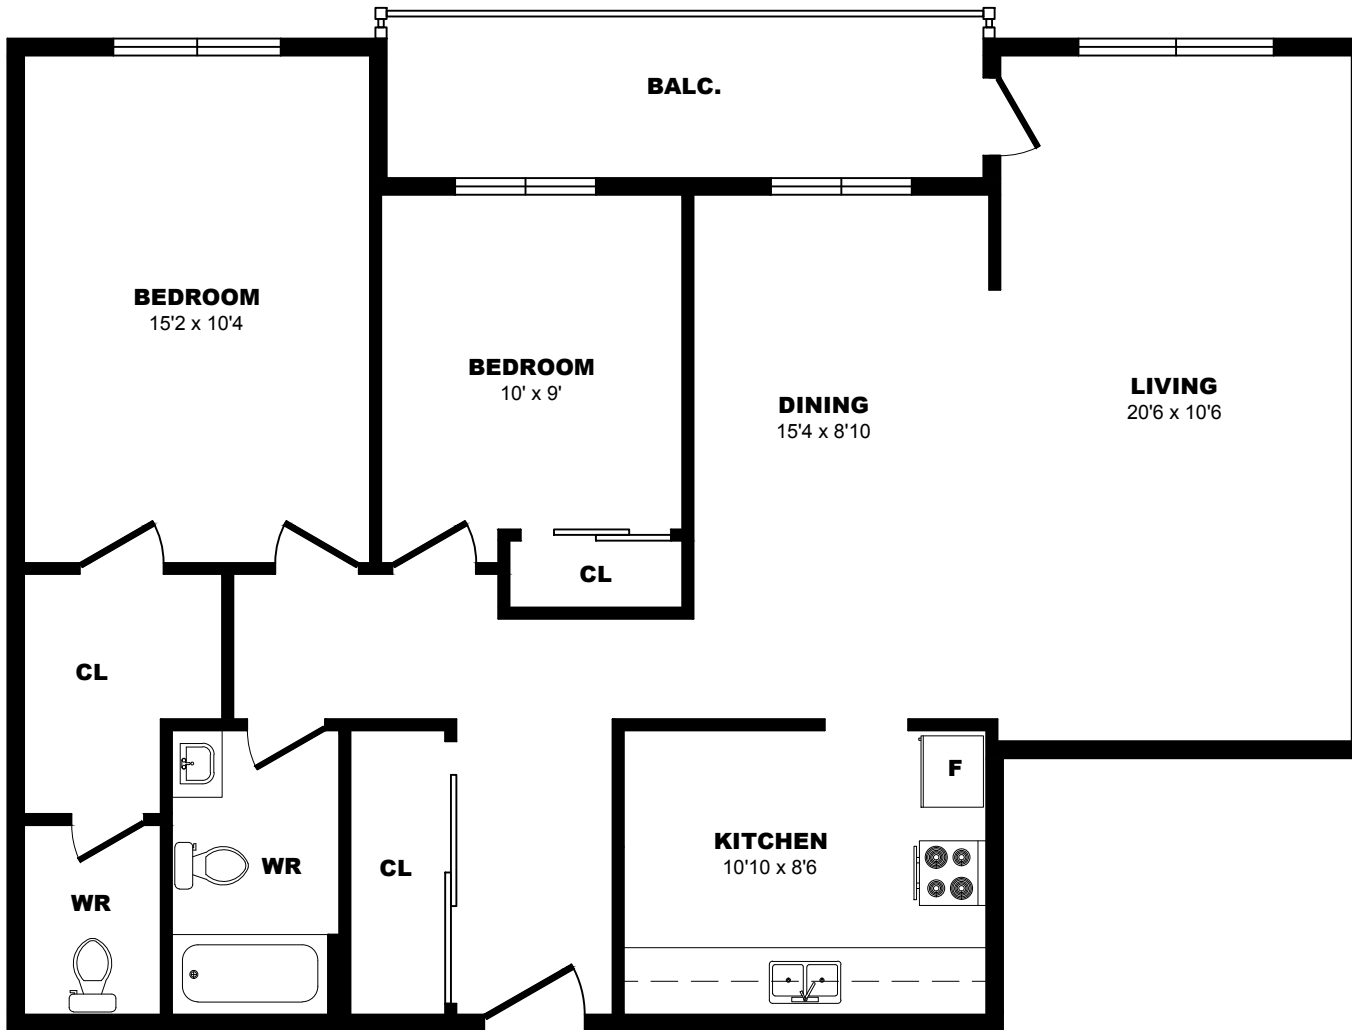

45 Bredin Parkway, Orangeville - 1 Bdrm A, 550sf

All dimensions are approximate. Sizes and specifications are subject to change without notice E. & O. E.
All illustrations are artist's concept. Actual usable floor space may vary slightly from stated floor area.

45 Bredin Parkway, Orangeville - 1 Bdrm B, 400sf

All dimensions are approximate. Sizes and specifications are subject to change without notice E. & O. E.
All illustrations are artist's concept. Actual usable floor space may vary slightly from stated floor area.

45 Bredin Parkway, Orangeville - 2 Bdrm A, 970sf

All dimensions are approximate. Sizes and specifications are subject to change without notice E. & O. E.
 All illustrations are artist's concept. Actual usable floor space may vary slightly from stated floor area.

45 Bredin Parkway, Orangeville - 3 Bdrm A, 1025sf

All dimensions are approximate. Sizes and specifications are subject to change without notice E. & O. E.
 All illustrations are artist's concept. Actual usable floor space may vary slightly from stated floor area.