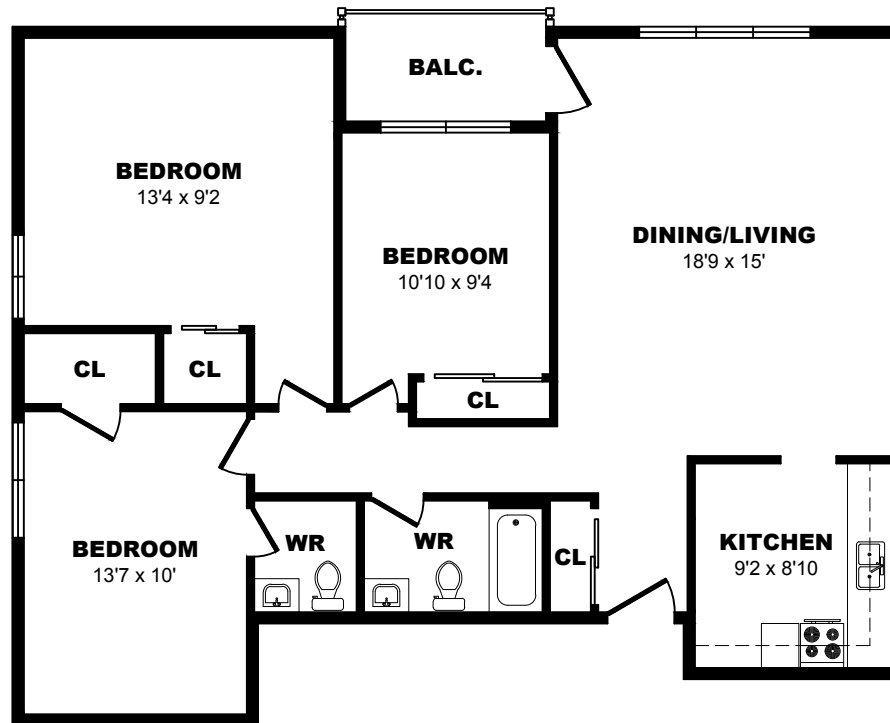

## 45 Bredin Parkway, Orangeville - 3 Bdrm A, 1025sf

All dimensions are approximate. Sizes and specifications are subject to change without notice E. & O. E.  
 All illustrations are artist's concept. Actual usable floor space may vary slightly from stated floor area.

## 45 Bredin Parkway, Orangeville - 3 Bdrm B, 1030sf

All dimensions are approximate. Sizes and specifications are subject to change without notice E. & O. E.  
All illustrations are artist's concept. Actual usable floor space may vary slightly from stated floor area.