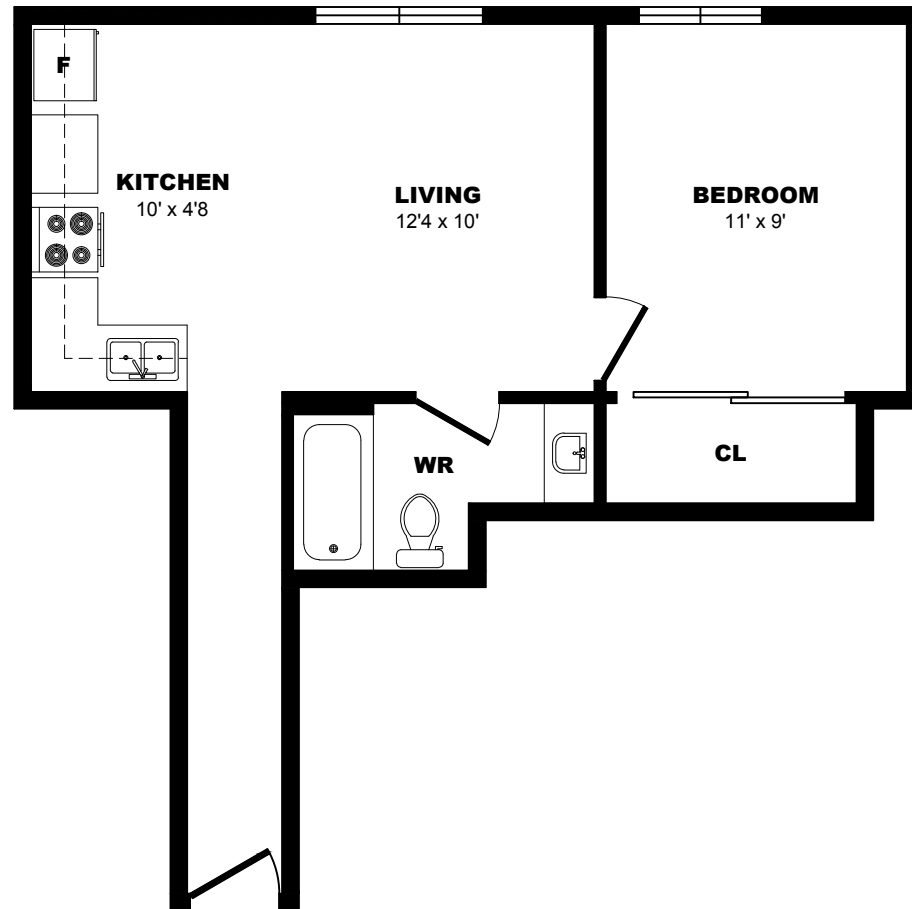

45 Bredin Parkway, Orangeville - 1 Bdrm A, 550sf

All dimensions are approximate. Sizes and specifications are subject to change without notice E. & O. E.
All illustrations are artist's concept. Actual usable floor space may vary slightly from stated floor area.

45 Bredin Parkway, Orangeville - 1 Bdrm B, 400sf

All dimensions are approximate. Sizes and specifications are subject to change without notice E. & O. E.
All illustrations are artist's concept. Actual usable floor space may vary slightly from stated floor area.