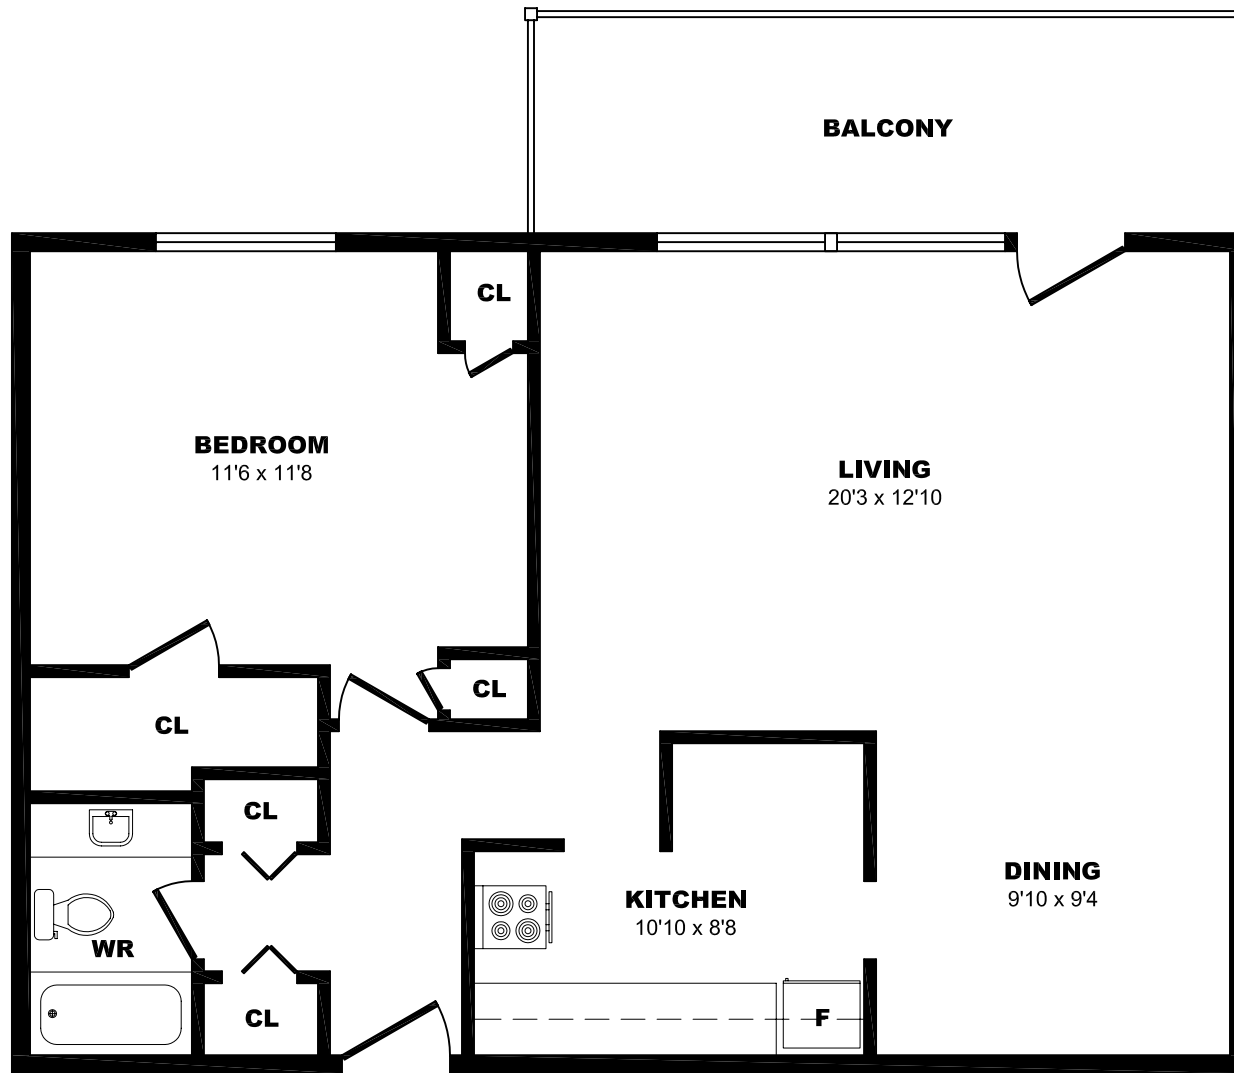

## 44 Stubbs Dr, North York - Bachelor, 370sf

All dimensions are approximate. Sizes and specifications are subject to change without notice E. & O. E.  
All illustrations are artist's concept. Actual usable floor space may vary slightly from stated floor area.

## 44 Stubbs Dr, North York - 1 Bdrm A, 970sf

All dimensions are approximate. Sizes and specifications are subject to change without notice E. & O. E. All illustrations are artist's concept. Actual usable floor space may vary slightly from stated floor area.

## 44 Stubbs Dr, North York - 1 Bdrm B, 1440sf

All dimensions are approximate. Sizes and specifications are subject to change without notice E. & O. E.  
All illustrations are artist's concept. Actual usable floor space may vary slightly from stated floor area.