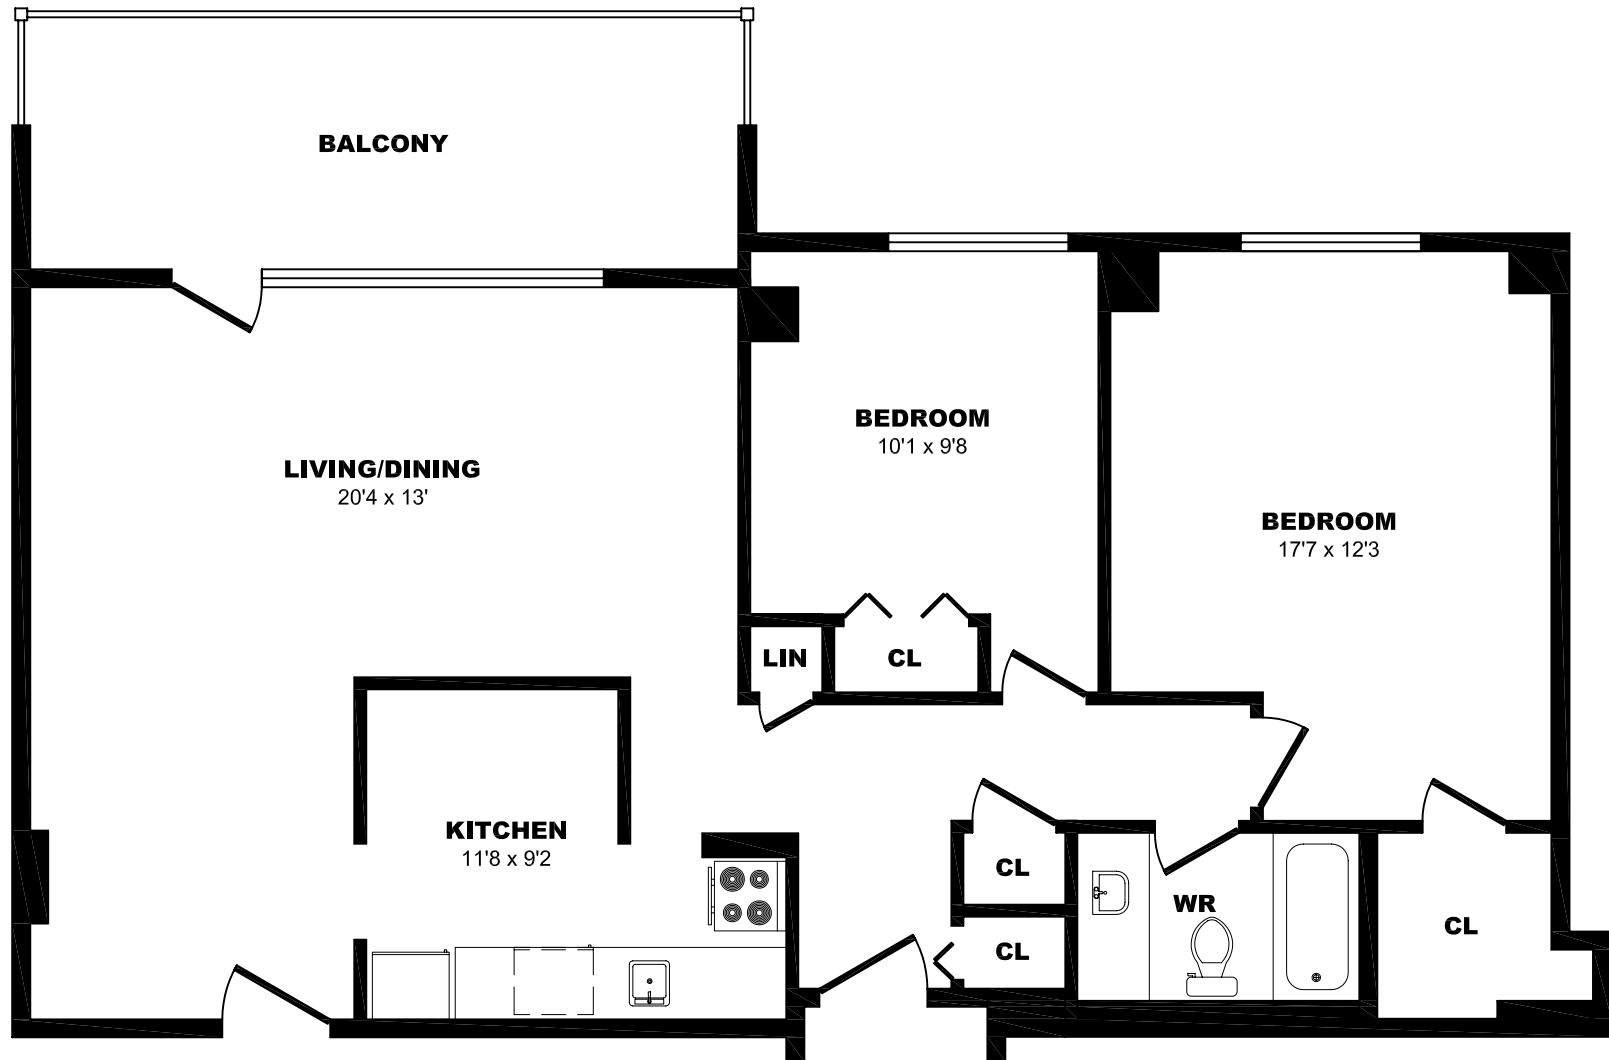

## 44 Stubbs Dr, North York - Bachelor, 370sf

All dimensions are approximate. Sizes and specifications are subject to change without notice E. & O. E.  
All illustrations are artist's concept. Actual usable floor space may vary slightly from stated floor area.

## 44 Stubbs Dr, North York - 1 Bdrm A, 970sf

All dimensions are approximate. Sizes and specifications are subject to change without notice E. & O. E. All illustrations are artist's concept. Actual usable floor space may vary slightly from stated floor area.

## 44 Stubbs Dr, North York - 1 Bdrm B, 1440sf

All dimensions are approximate. Sizes and specifications are subject to change without notice E. & O. E.  
All illustrations are artist's concept. Actual usable floor space may vary slightly from stated floor area.