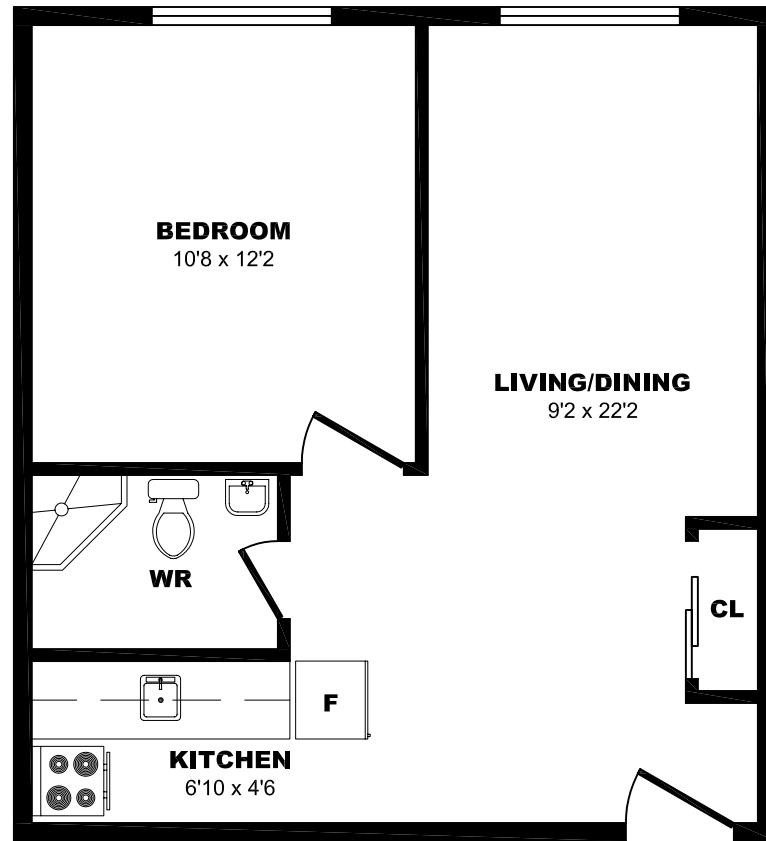

## 44 Stubbs Dr, North York - Bachelor, 370sf

All dimensions are approximate. Sizes and specifications are subject to change without notice E. & O. E.  
All illustrations are artist's concept. Actual usable floor space may vary slightly from stated floor area.

## 44 Stubbs Dr, North York - 1 Bdrm A, 970sf

All dimensions are approximate. Sizes and specifications are subject to change without notice E. & O. E. All illustrations are artist's concept. Actual usable floor space may vary slightly from stated floor area.

## 44 Stubbs Dr, North York - 1 Bdrm B, 1440sf

All dimensions are approximate. Sizes and specifications are subject to change without notice E. & O. E.  
All illustrations are artist's concept. Actual usable floor space may vary slightly from stated floor area.

## 44 Stubbs Dr, North York – 1 Bdrm, 990sf

All dimensions are approximate. Sizes and specifications are subject to change without notice E. & O. E.  
 All illustrations are artist's concept. Actual usable floor space may vary slightly from stated floor area.