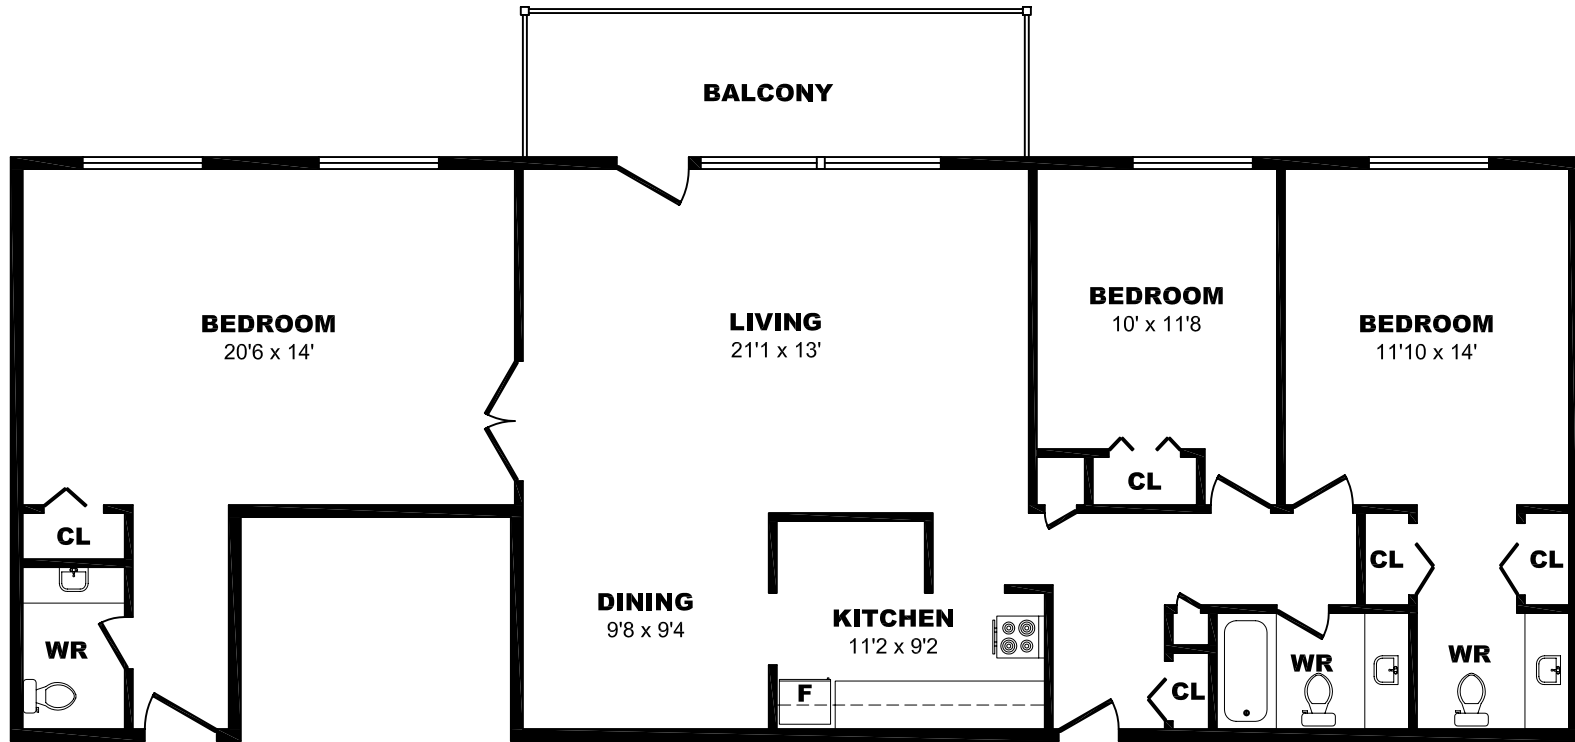

44 Stubbs Dr, North York - 3 Bdrm B, 1235sf

All dimensions are approximate. Sizes and specifications are subject to change without notice E. & O. E.
All illustrations are artist's concept. Actual usable floor space may vary slightly from stated floor area.