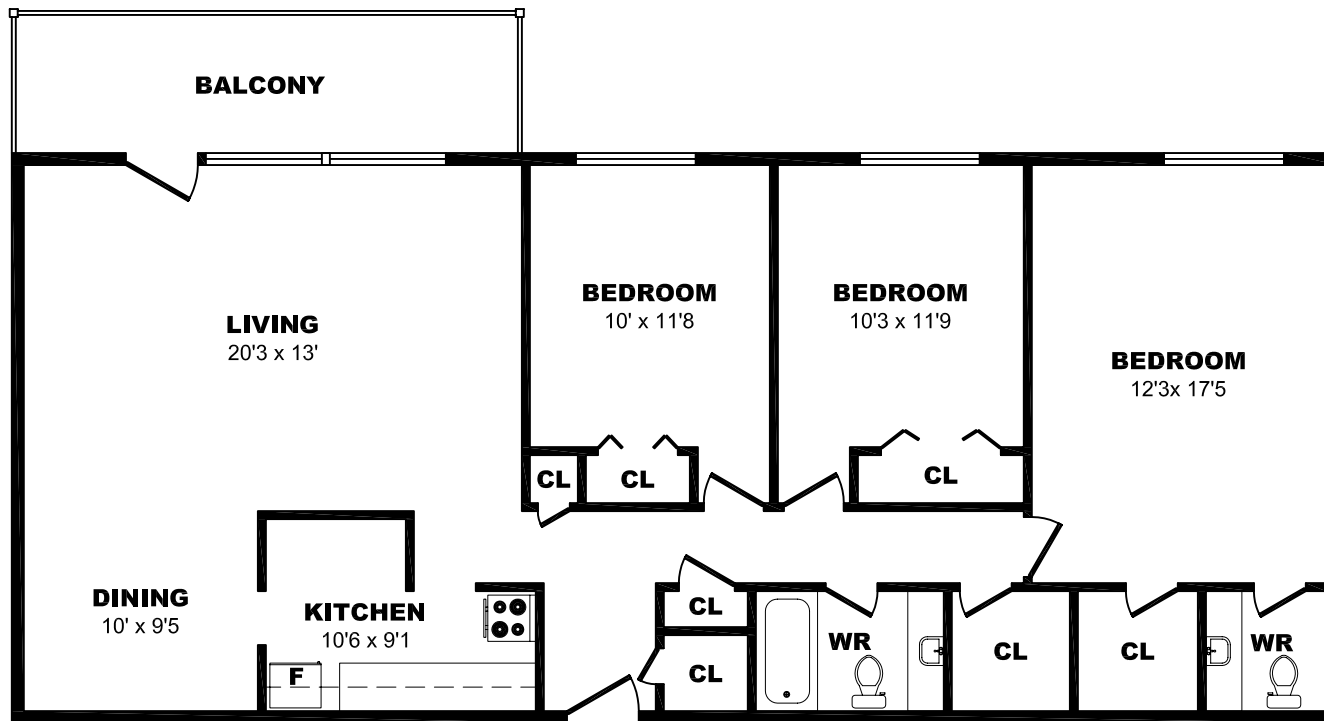

44 Stubbs Dr, North York - 3 Bdrm C, 445sf

All dimensions are approximate. Sizes and specifications are subject to change without notice E. & O. E. All illustrations are artist's concept. Actual usable floor space may vary slightly from stated floor area.