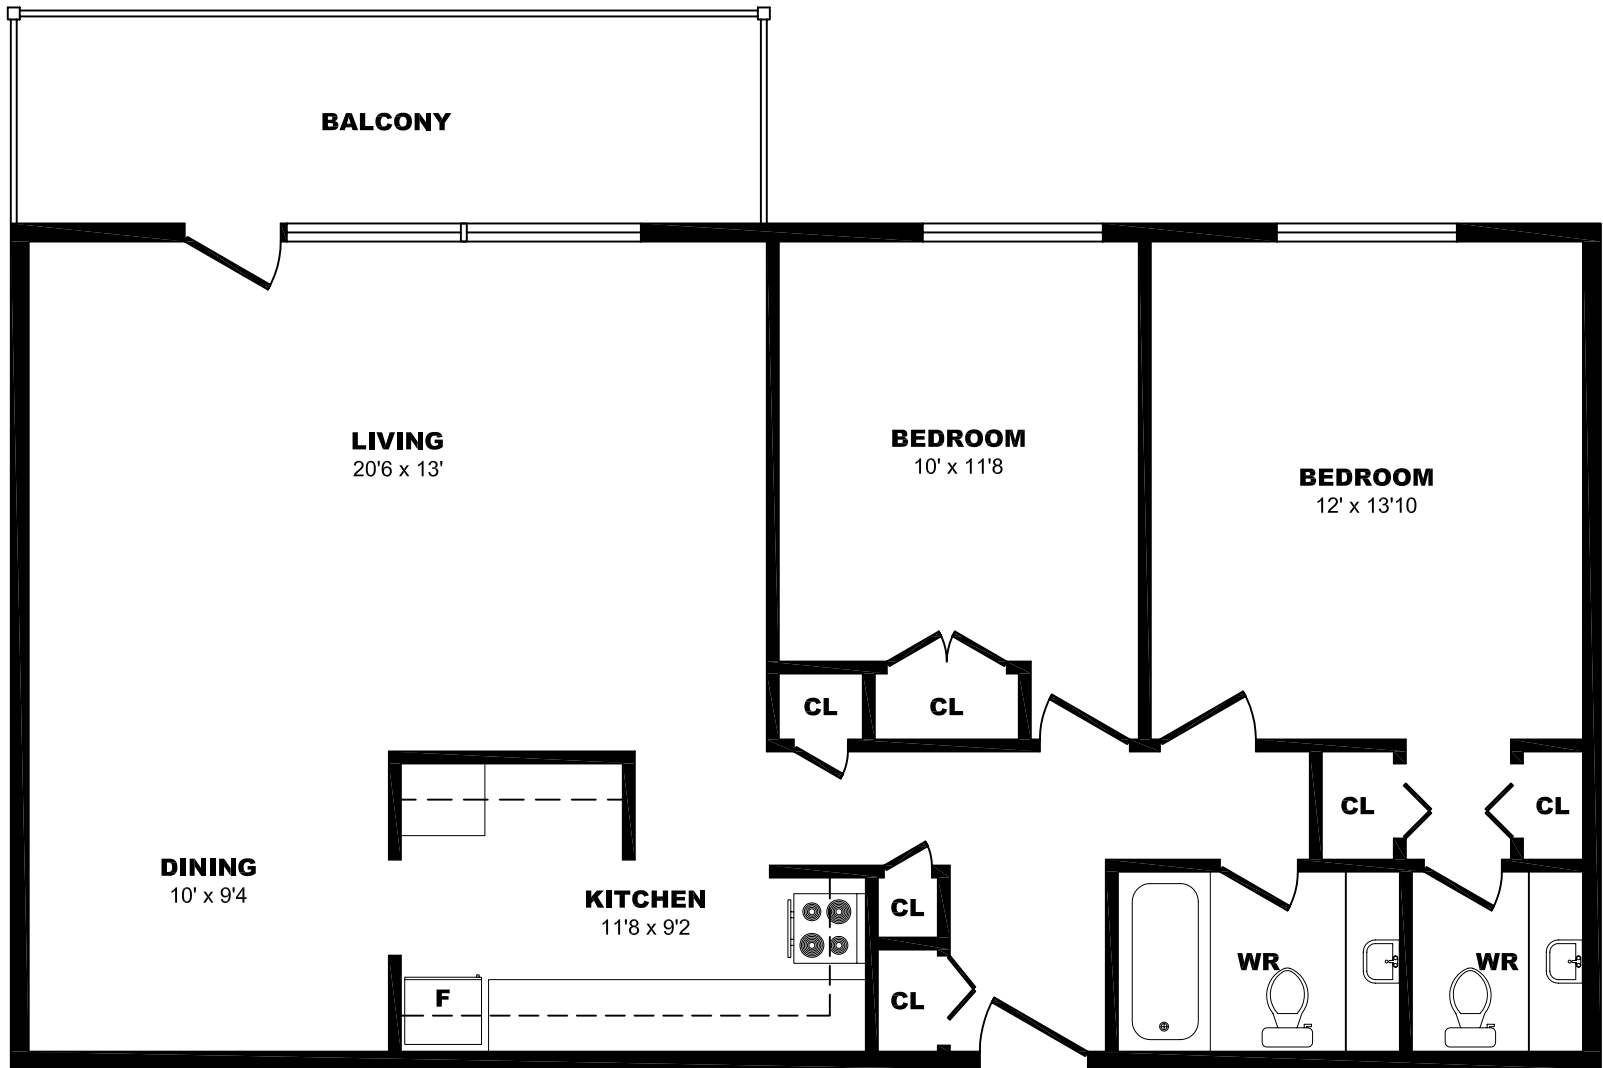

44 Stubbs Dr, North York - 2 Bdrm, 745sf

All dimensions are approximate. Sizes and specifications are subject to change without notice E. & O. E.
All illustrations are artist's concept. Actual usable floor space may vary slightly from stated floor area.