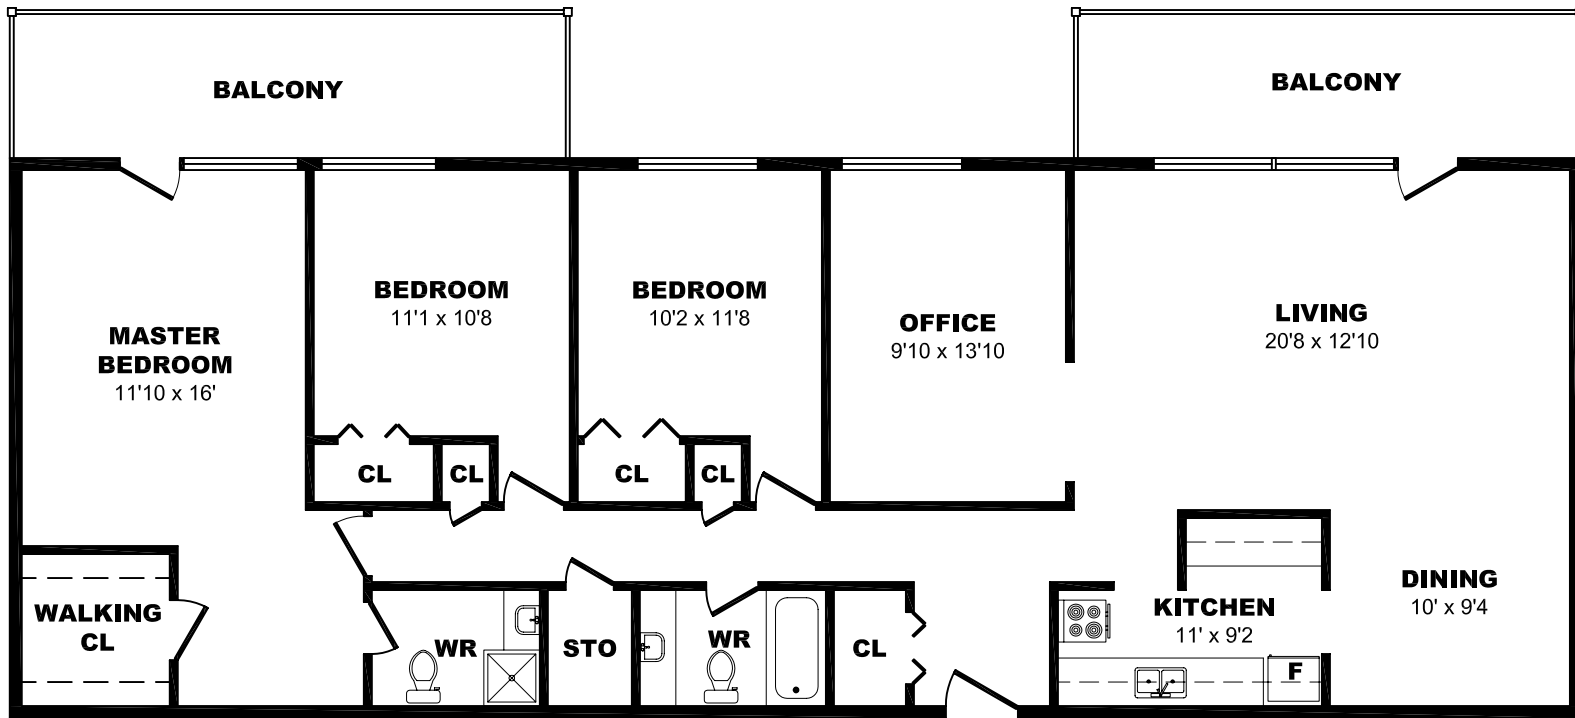

44 Stubbs Dr, North York - 3 Bdrm A, 1390sf

All dimensions are approximate. Sizes and specifications are subject to change without notice E. & O. E.
All illustrations are artist's concept. Actual usable floor space may vary slightly from stated floor area.