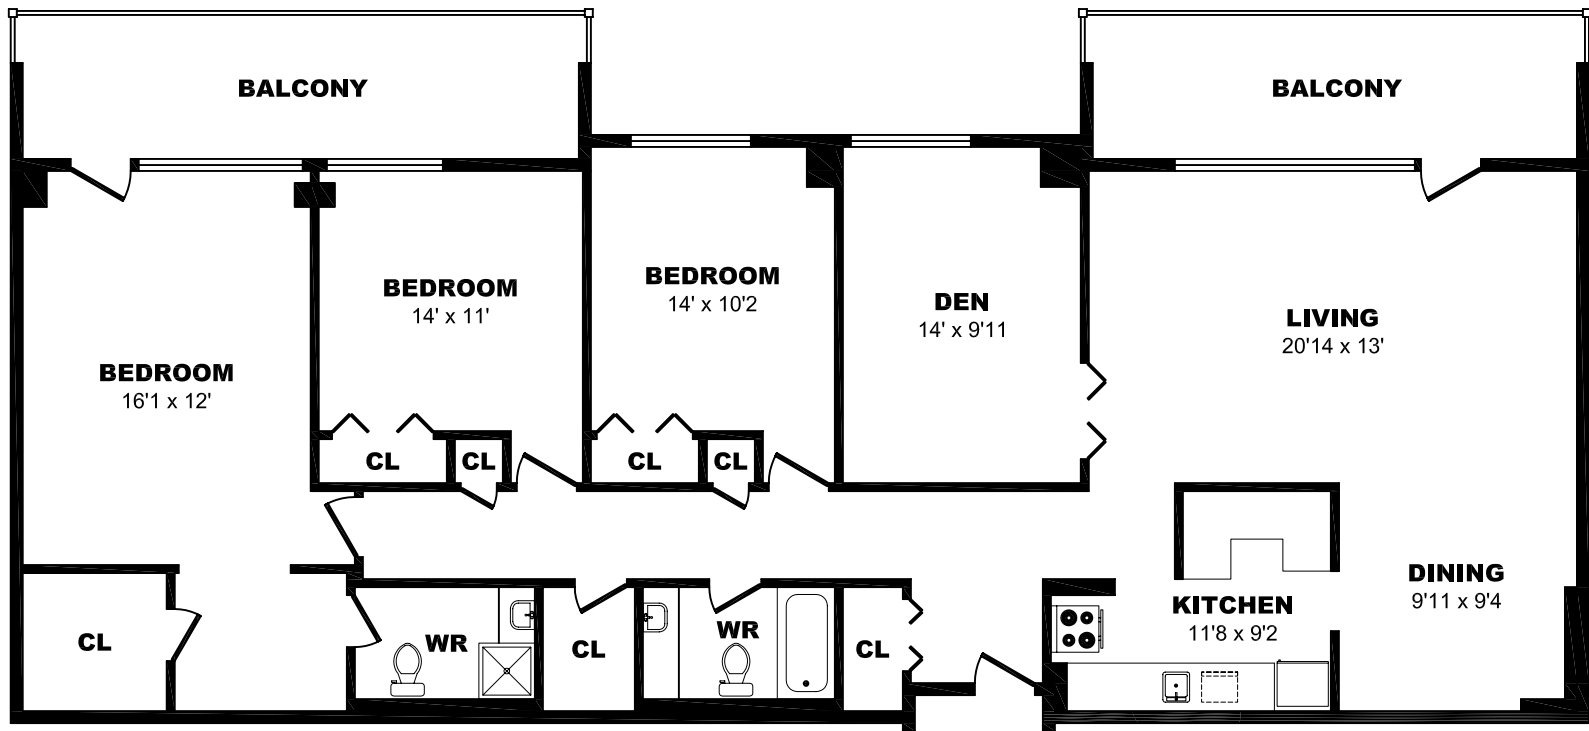

44 Stubbs Dr, North York – 2 Bdrm, 1460sf

All dimensions are approximate. Sizes and specifications are subject to change without notice E. & O. E.
All illustrations are artist's concept. Actual usable floor space may vary slightly from stated floor area.