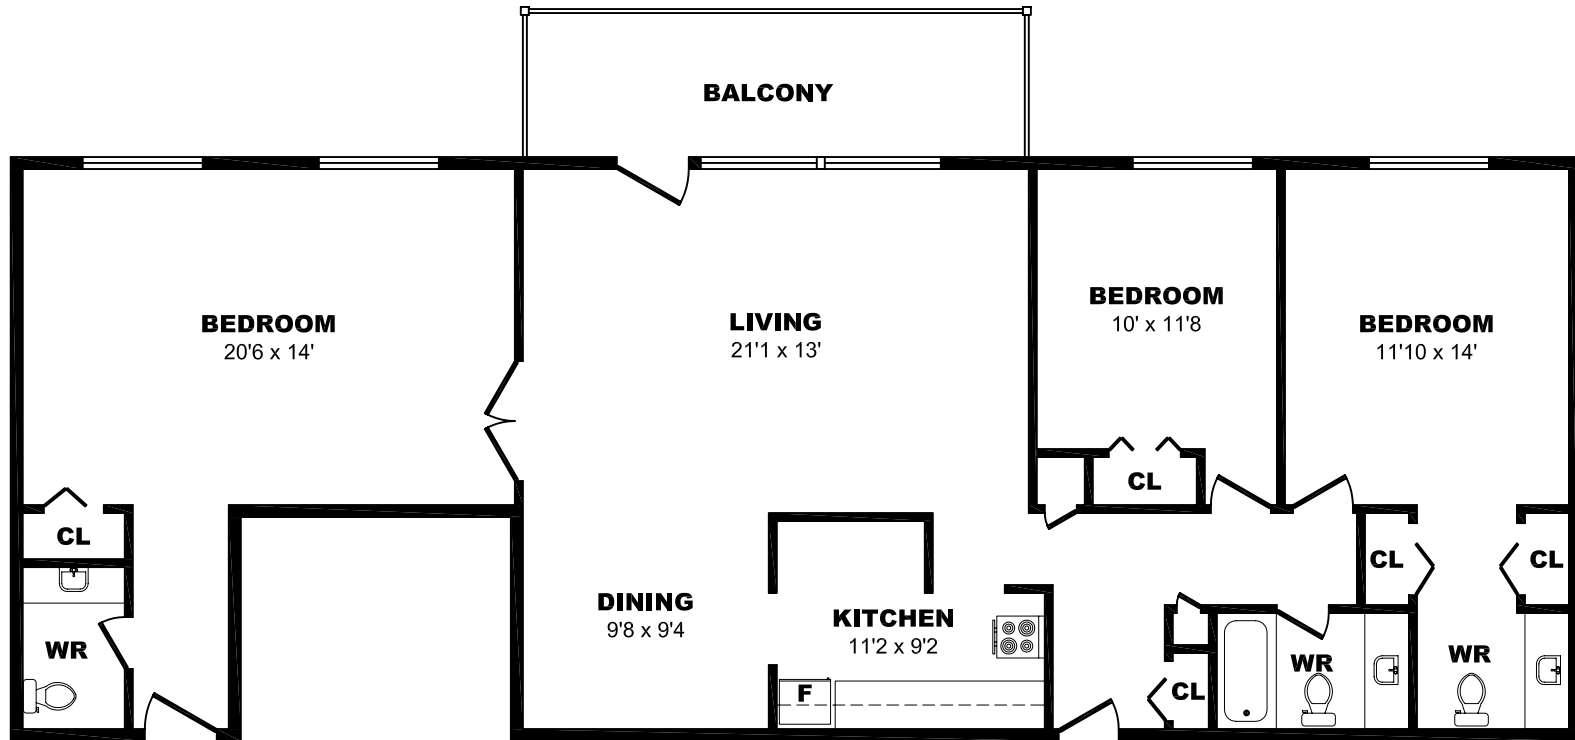

44 Stubbs Dr, North York - 3 Bdrm A, 1390sf

All dimensions are approximate. Sizes and specifications are subject to change without notice E. & O. E.
All illustrations are artist's concept. Actual usable floor space may vary slightly from stated floor area.

44 Stubbs Dr, North York - 3 Bdrm B, 1235sf

All dimensions are approximate. Sizes and specifications are subject to change without notice E. & O. E.
All illustrations are artist's concept. Actual usable floor space may vary slightly from stated floor area.