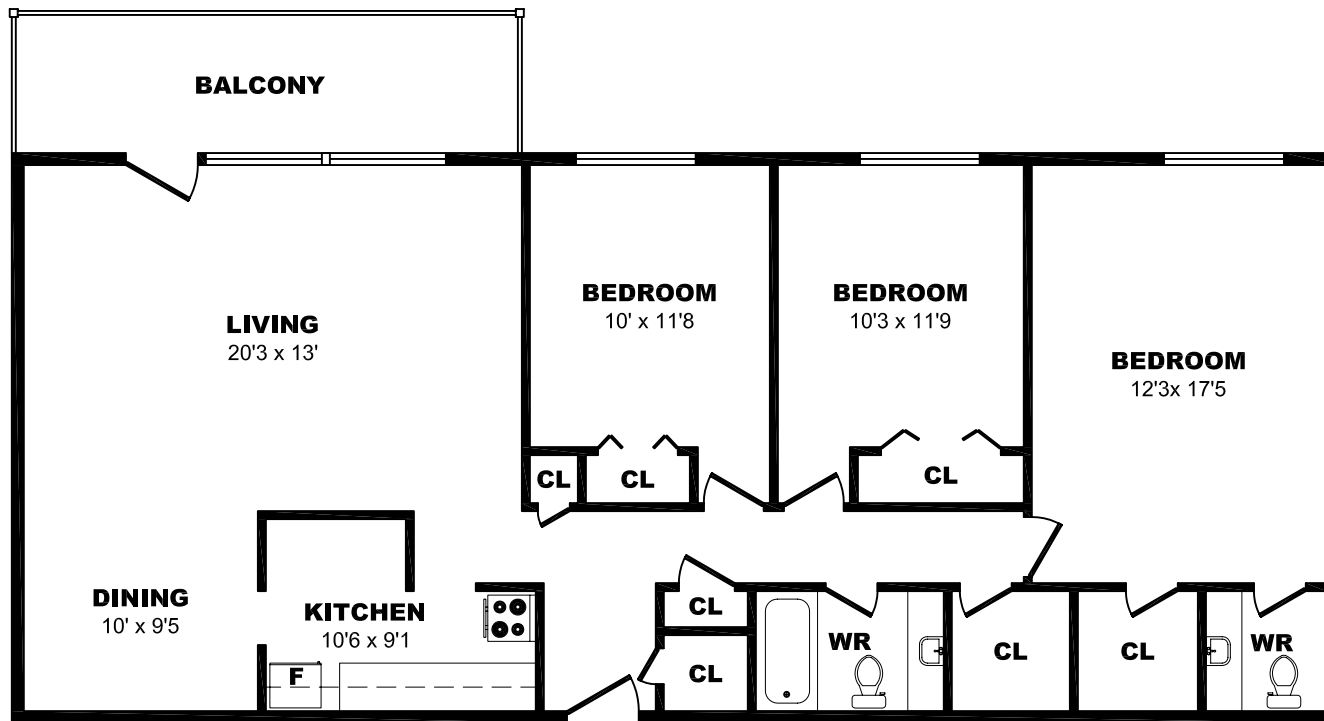

44 Stubbs Dr, North York - 3 Bdrm A, 1390sf

All dimensions are approximate. Sizes and specifications are subject to change without notice E. & O. E.
All illustrations are artist's concept. Actual usable floor space may vary slightly from stated floor area.

44 Stubbs Dr, North York - 3 Bdrm B, 1235sf

All dimensions are approximate. Sizes and specifications are subject to change without notice E. & O. E.
All illustrations are artist's concept. Actual usable floor space may vary slightly from stated floor area.