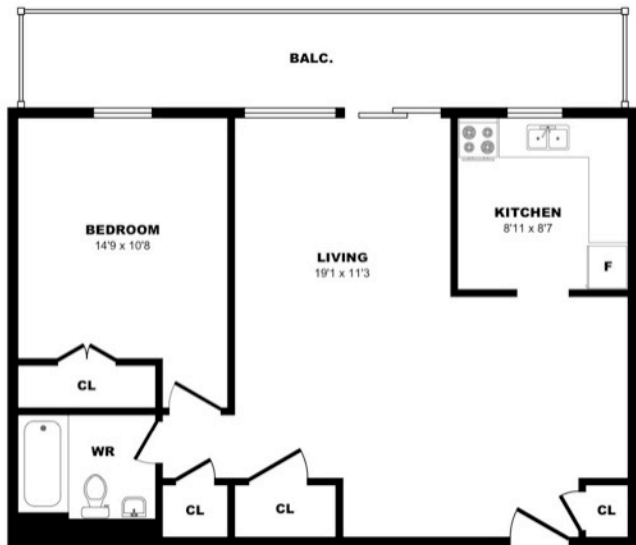

10 Blackfriar Ave, Toronto - 1 Bdrm, 683sf

All dimensions are approximate. Sizes and specifications are subject to change without notice E. & O. E.
All illustrations are artist's concept. Actual usable floor space may vary slightly from stated floor area.

25 Bridesburg Dr, Toronto - 1 Bdrm, 685sf

All dimensions are approximate. Sizes and specifications are subject to change without notice E. & O. E.
All illustrations are artist's concept. Actual usable floor space may vary slightly from stated floor area.

41 Blackfriar Ave, Toronto - 1 Bdrm A, 726sf

All dimensions are approximate. Sizes and specifications are subject to change without notice E. & O. E.
All illustrations are artist's concept. Actual usable floor space may vary slightly from stated floor area.