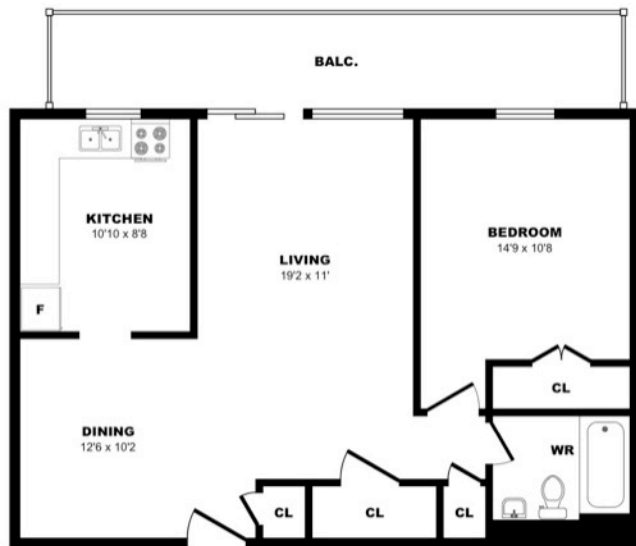

10 Blackfriar Ave, Toronto - 1 Bdrm, 683sf

All dimensions are approximate. Sizes and specifications are subject to change without notice E. & O. E.
All illustrations are artist's concept. Actual usable floor space may vary slightly from stated floor area.

25 Bridesburg Dr, Toronto - 1 Bdrm, 685sf

All dimensions are approximate. Sizes and specifications are subject to change without notice E. & O. E.
All illustrations are artist's concept. Actual usable floor space may vary slightly from stated floor area.

41 Blackfriar Ave, Toronto - 1 Bdrm A, 726sf

All dimensions are approximate. Sizes and specifications are subject to change without notice E. & O. E.
All illustrations are artist's concept. Actual usable floor space may vary slightly from stated floor area.

41 Blackfriar Ave, Toronto - 1 Bdrm B, 733sf

All dimensions are approximate. Sizes and specifications are subject to change without notice E. & O. E.
All illustrations are artist's concept. Actual usable floor space may vary slightly from stated floor area.