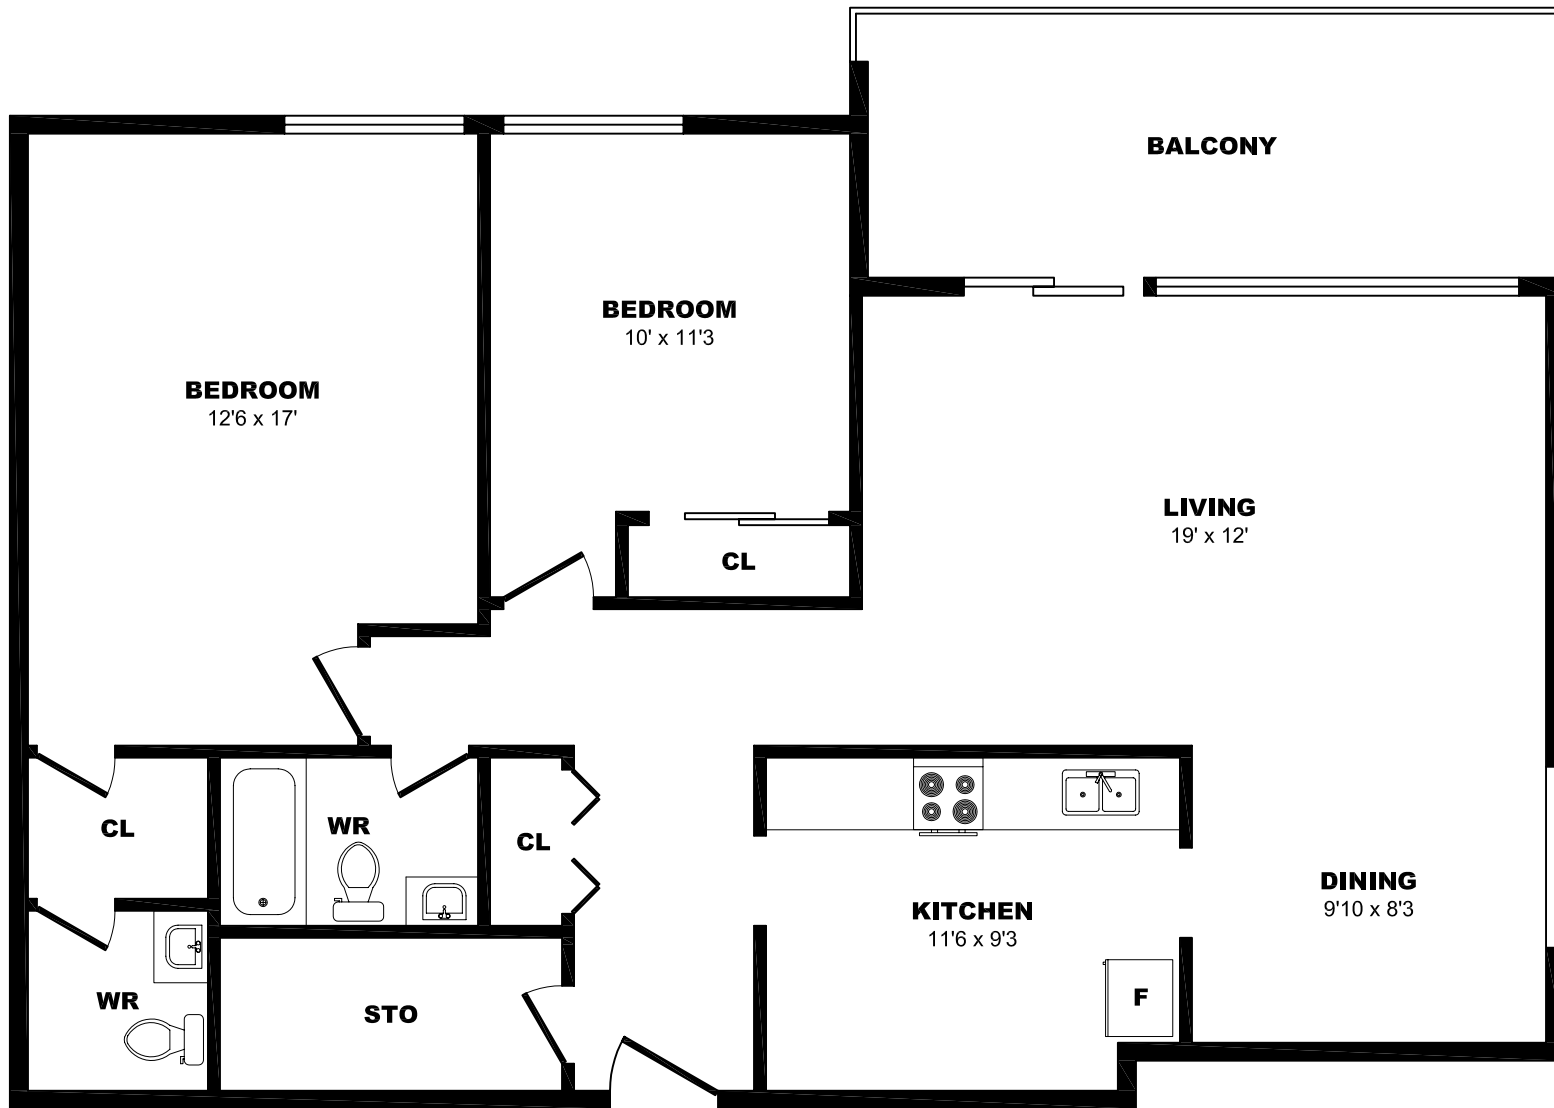

18 Panorama Court, Toronto – 1 Bdrm, 760sf

All dimensions are approximate. Sizes and specifications are subject to change without notice E. & O. E.
 All illustrations are artist's concept. Actual usable floor space may vary slightly from stated floor area.

18 Panorama Court, Toronto – 2 Bdrm, 1020sf

All dimensions are approximate. Sizes and specifications are subject to change without notice E. & O. E.
All illustrations are artist's concept. Actual usable floor space may vary slightly from stated floor area.

18 Panorama Court, Toronto – 3 Bdrm, 1285sf

All dimensions are approximate. Sizes and specifications are subject to change without notice E. & O. E.
 All illustrations are artist's concept. Actual usable floor space may vary slightly from stated floor area.