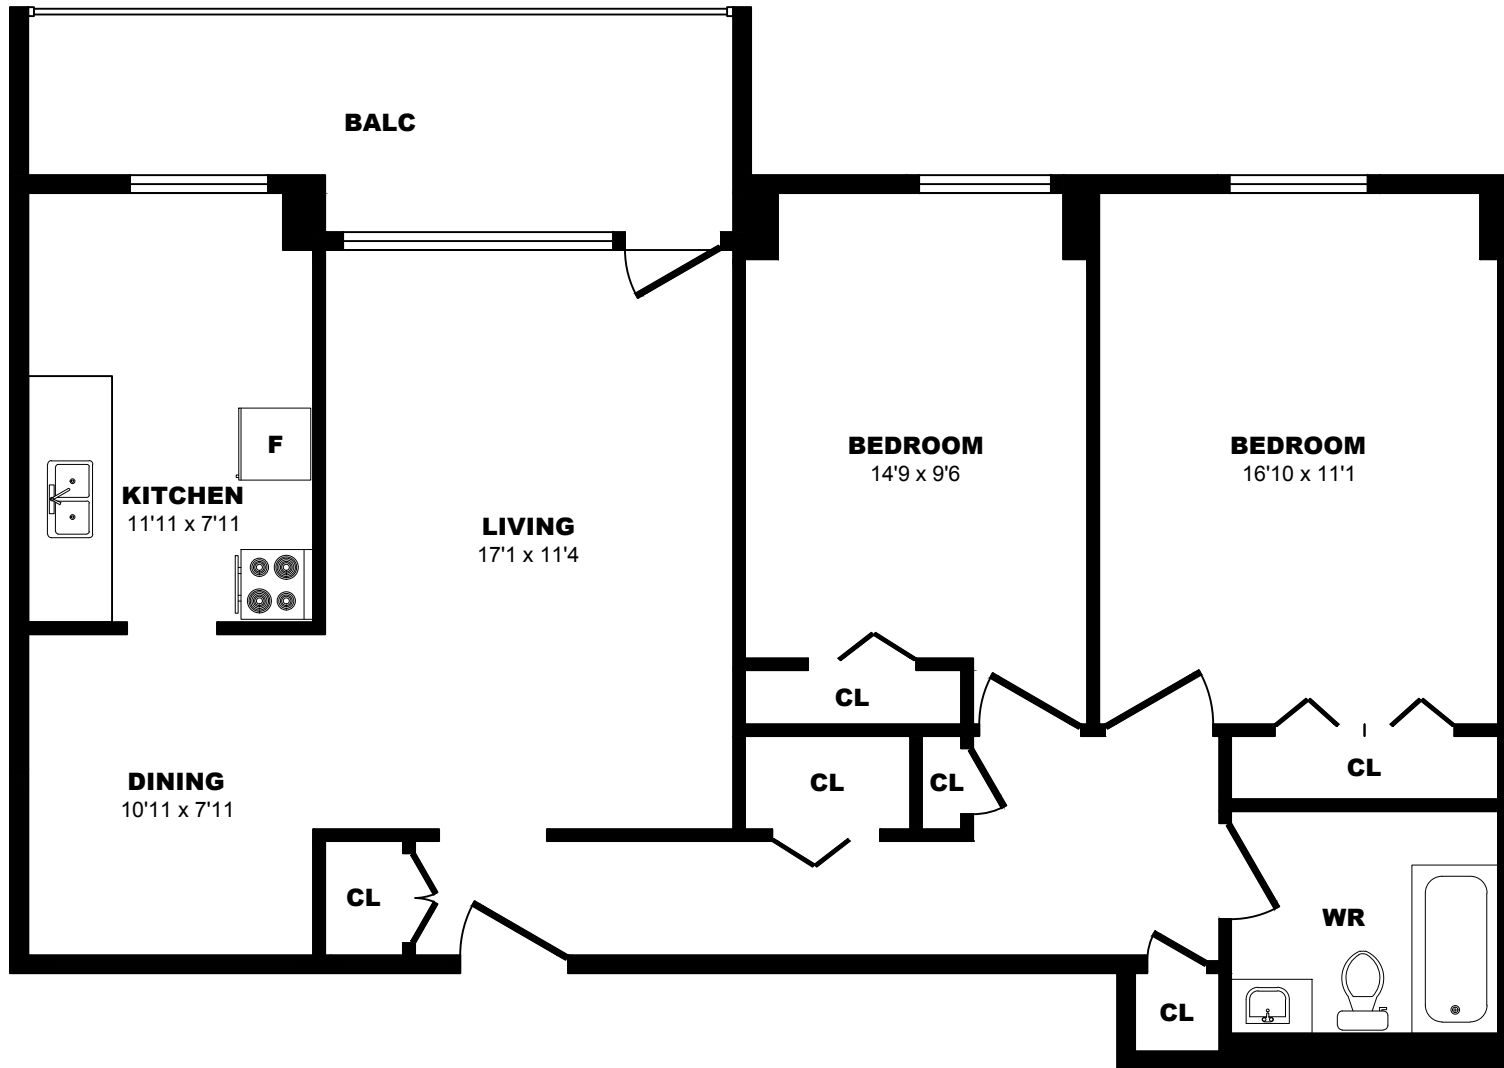

10 Tuxedo Court, Scarborough - 2 Bdrm B, 910sf

All dimensions are approximate. Sizes and specifications are subject to change without notice E. & O. E.
 All illustrations are artist's concept. Actual usable floor space may vary slightly from stated floor area.

10 Tuxedo Court, Scarborough - 2 Bdrm C, 945sf

All dimensions are approximate. Sizes and specifications are subject to change without notice E. & O. E.
All illustrations are artist's concept. Actual usable floor space may vary slightly from stated floor area.