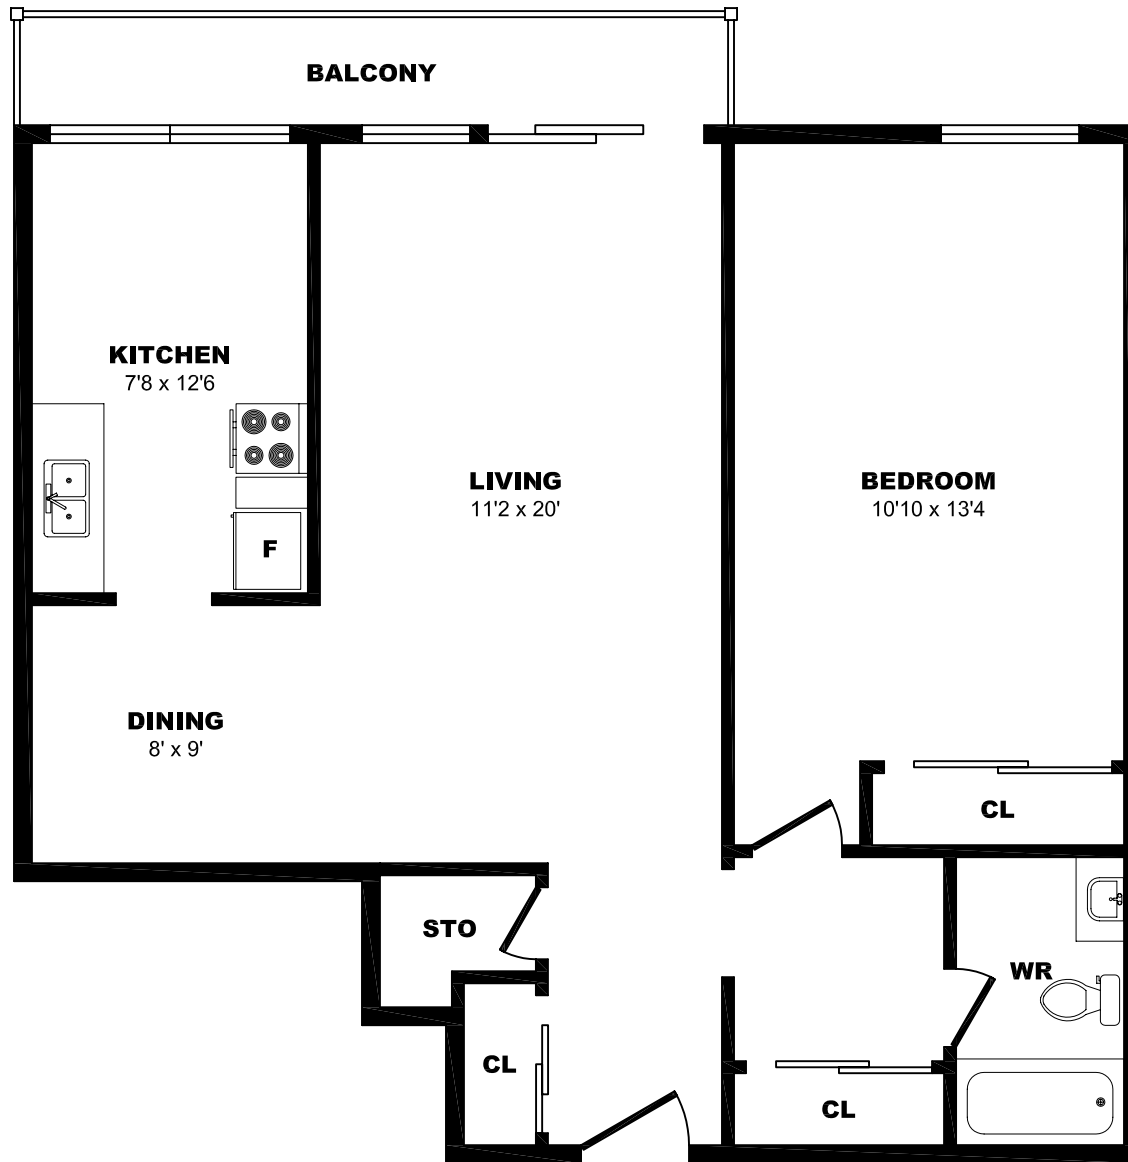

### 3 Knightsbridge Rd, Brampton – Bachelor, 415sf

All dimensions are approximate. Sizes and specifications are subject to change without notice E. & O. E.  
All illustrations are artist's concept. Actual usable floor space may vary slightly from stated floor area.

### 3 Knightsbridge Rd, Brampton – 1 Bdrm A, 760sf

All dimensions are approximate. Sizes and specifications are subject to change without notice E. & O. E.  
All illustrations are artist's concept. Actual usable floor space may vary slightly from stated floor area.

### 3 Knightsbridge Rd, Brampton – 1 Bdrm B, 760sf

All dimensions are approximate. Sizes and specifications are subject to change without notice E. & O. E.  
 All illustrations are artist's concept. Actual usable floor space may vary slightly from stated floor area.