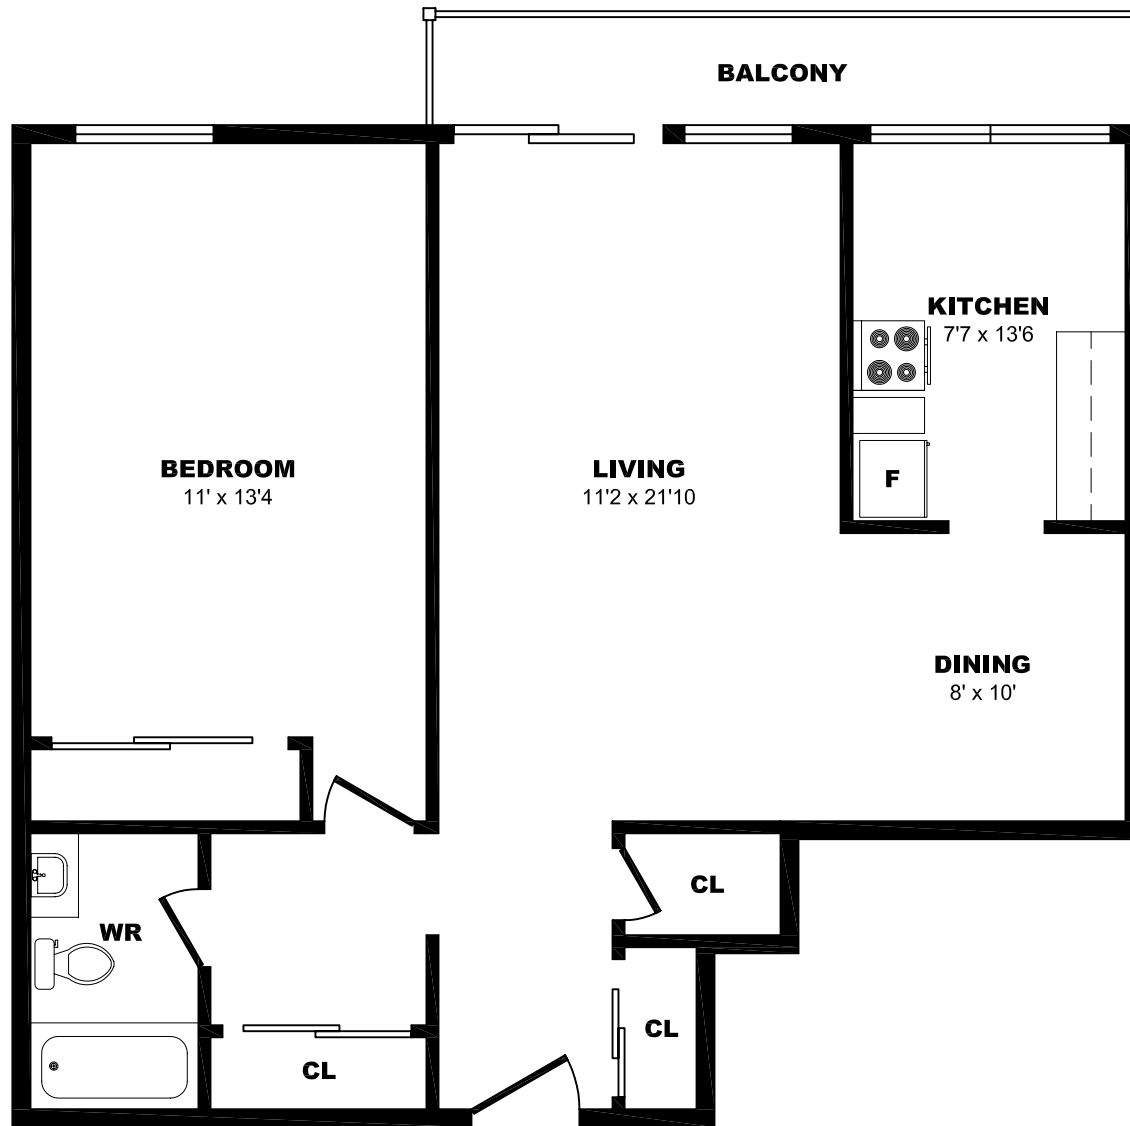

### 3 Knightsbridge Rd, Brampton – Bachelor, 415sf

All dimensions are approximate. Sizes and specifications are subject to change without notice E. & O. E.  
All illustrations are artist's concept. Actual usable floor space may vary slightly from stated floor area.

### 3 Knightsbridge Rd, Brampton – 1 Bdrm A, 760sf

All dimensions are approximate. Sizes and specifications are subject to change without notice E. & O. E.  
All illustrations are artist's concept. Actual usable floor space may vary slightly from stated floor area.

### 3 Knightsbridge Rd, Brampton – 1 Bdrm B, 760sf

All dimensions are approximate. Sizes and specifications are subject to change without notice E. & O. E.  
 All illustrations are artist's concept. Actual usable floor space may vary slightly from stated floor area.