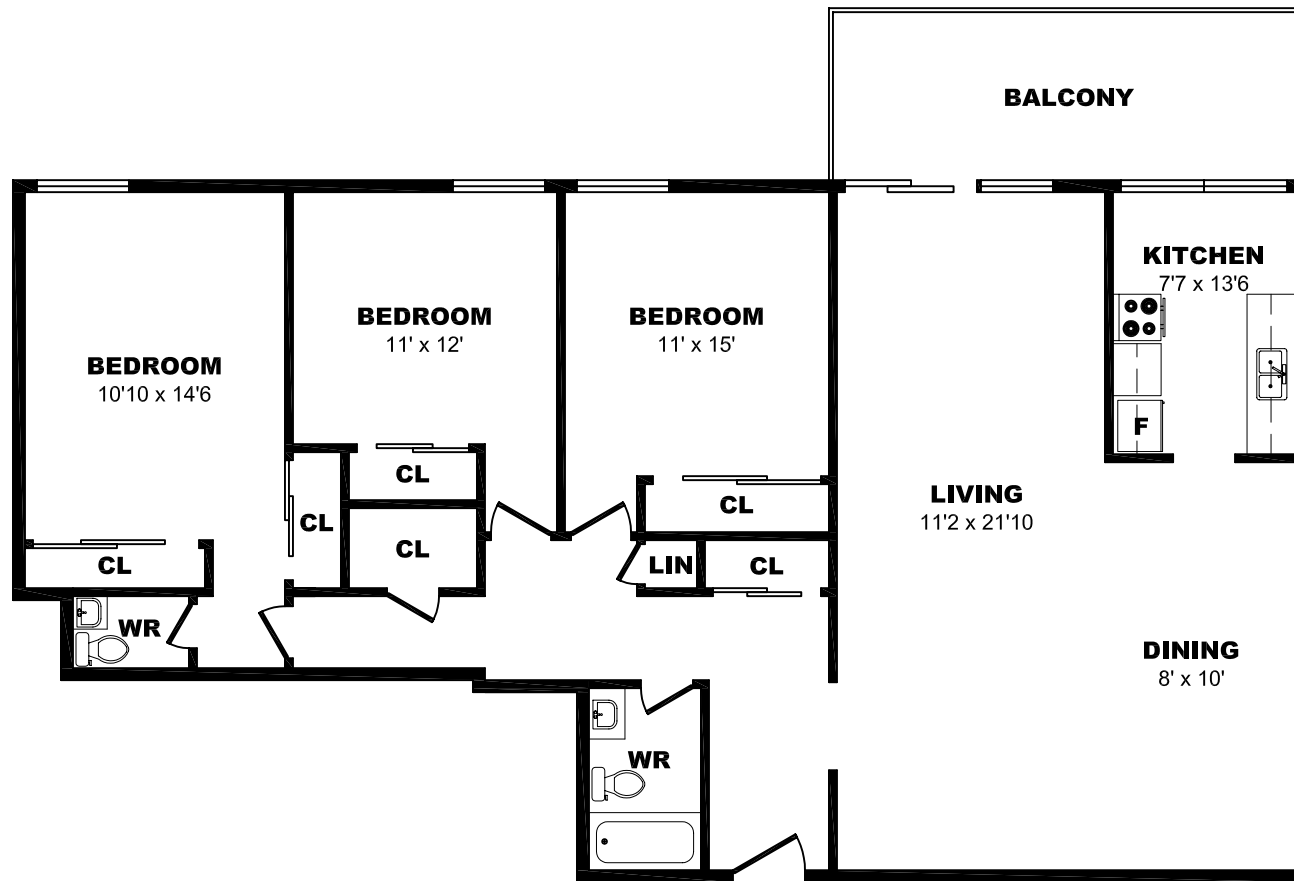

## 3 Knightsbridge Rd, Brampton – 2 Bdrm A, 850sf

All dimensions are approximate. Sizes and specifications are subject to change without notice E. & O. E.  
All illustrations are artist's concept. Actual usable floor space may vary slightly from stated floor area.

### 3 Knightsbridge Rd, Brampton – 2 Bdrm B, 850sf

All dimensions are approximate. Sizes and specifications are subject to change without notice E. & O. E.  
All illustrations are artist's concept. Actual usable floor space may vary slightly from stated floor area.