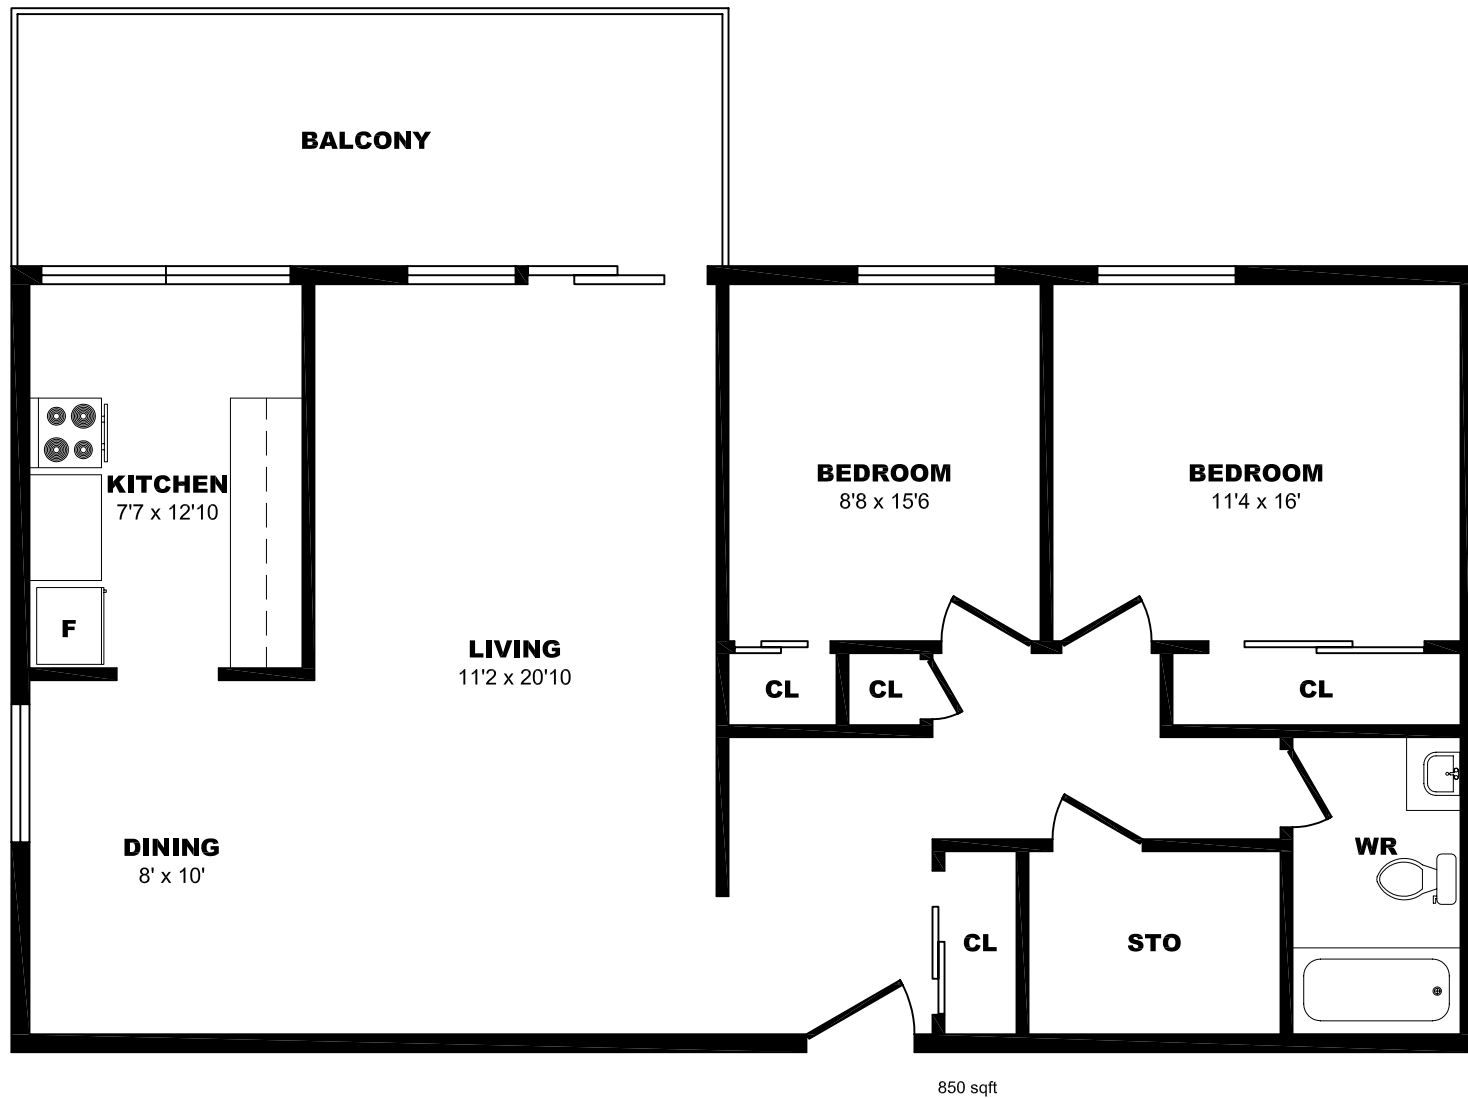

### 3 Knightsbridge Rd, Brampton – 1 Bdrm B, 760sf

All dimensions are approximate. Sizes and specifications are subject to change without notice E. & O. E.  
 All illustrations are artist's concept. Actual usable floor space may vary slightly from stated floor area.

## 3 Knightsbridge Rd, Brampton – 2 Bdrm A, 850sf

All dimensions are approximate. Sizes and specifications are subject to change without notice E. & O. E.  
All illustrations are artist's concept. Actual usable floor space may vary slightly from stated floor area.