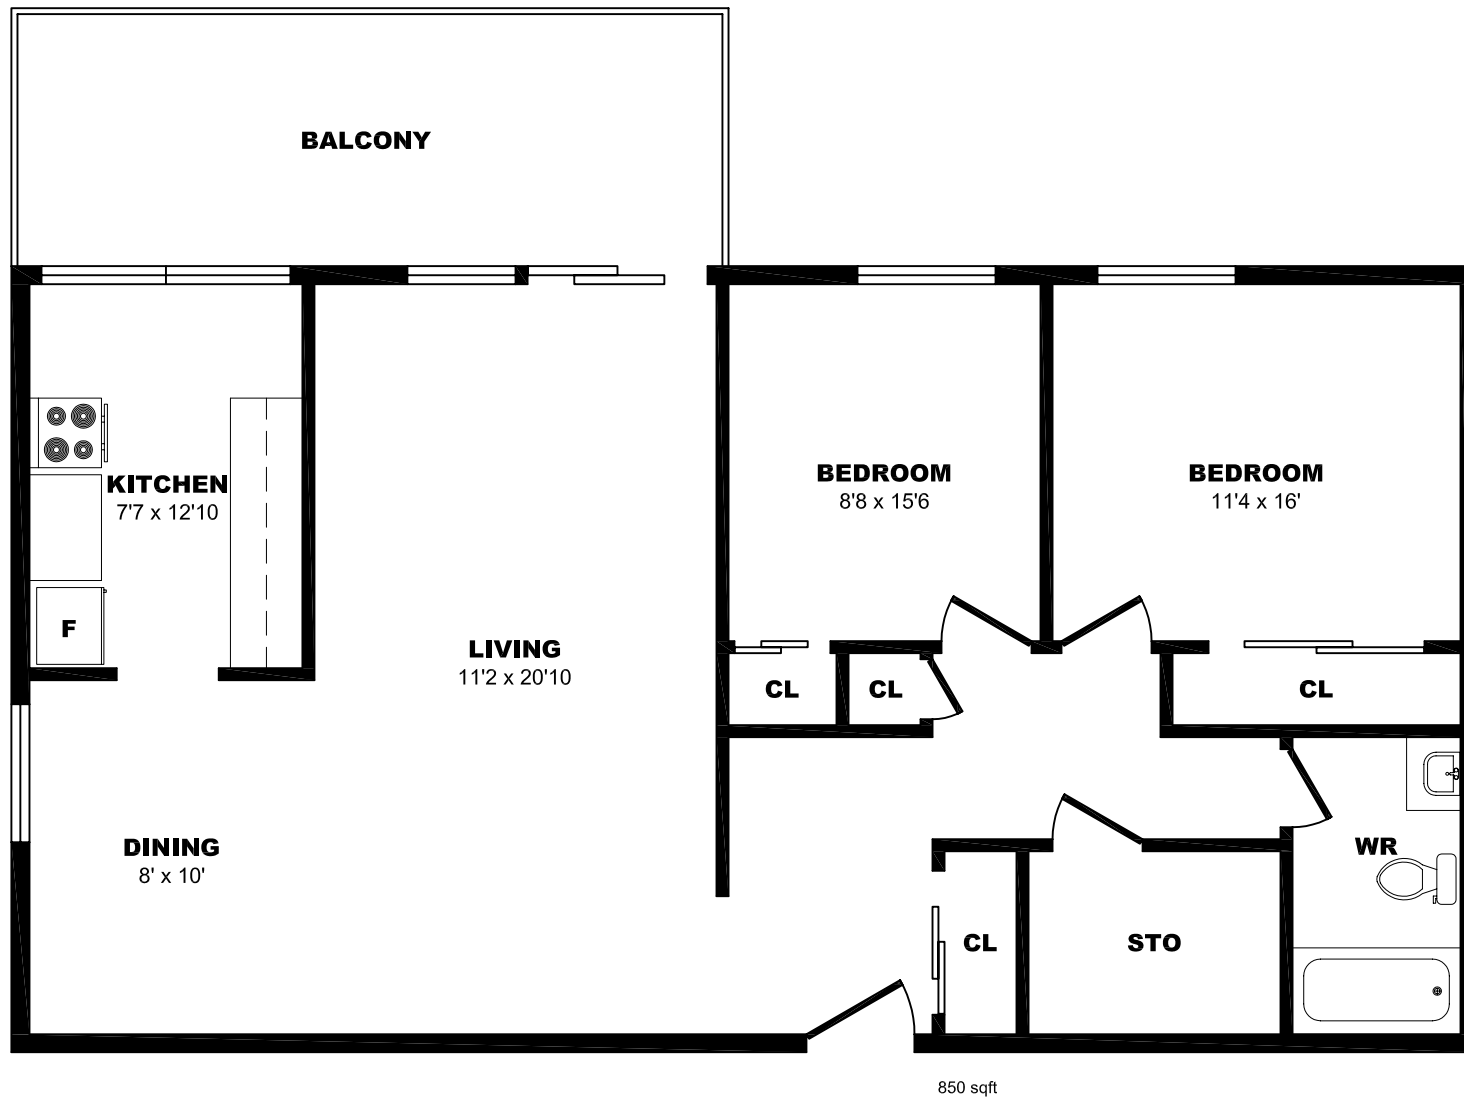

## 3 Knightsbridge Rd, Brampton – 2 Bdrm A, 850sf

All dimensions are approximate. Sizes and specifications are subject to change without notice E. & O. E.  
All illustrations are artist's concept. Actual usable floor space may vary slightly from stated floor area.

### 3 Knightsbridge Rd, Brampton – 2 Bdrm B, 850sf

All dimensions are approximate. Sizes and specifications are subject to change without notice E. & O. E.  
 All illustrations are artist's concept. Actual usable floor space may vary slightly from stated floor area.

### 3 Knightsbridge Rd, Brampton – 3 Bdrm, 1295sf

All dimensions are approximate. Sizes and specifications are subject to change without notice E. & O. E.  
 All illustrations are artist's concept. Actual usable floor space may vary slightly from stated floor area.