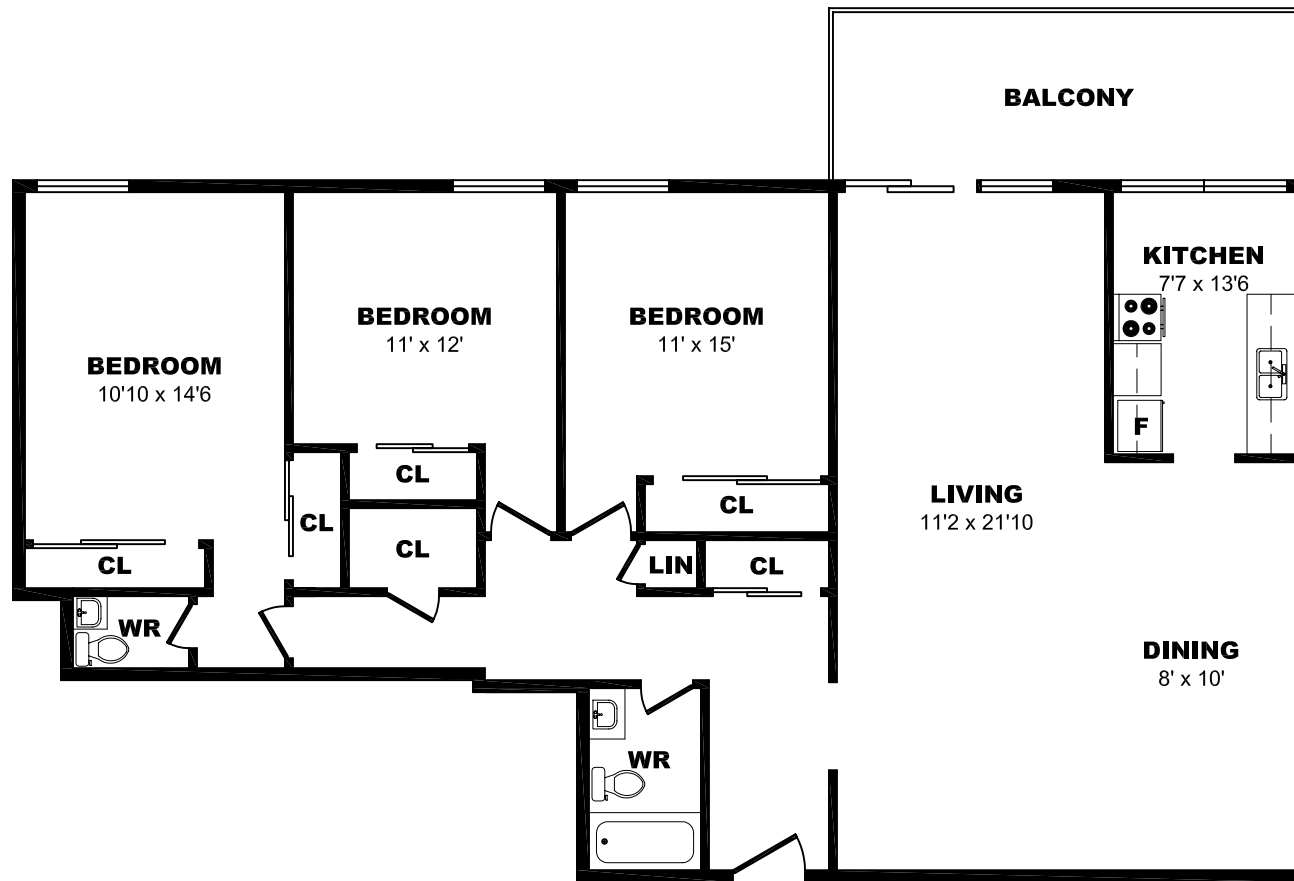

## 3 Knightsbridge Rd, Brampton – 2 Bdrm A, 850sf

All dimensions are approximate. Sizes and specifications are subject to change without notice E. & O. E.  
All illustrations are artist's concept. Actual usable floor space may vary slightly from stated floor area.

### 3 Knightsbridge Rd, Brampton – 2 Bdrm B, 850sf

All dimensions are approximate. Sizes and specifications are subject to change without notice E. & O. E.  
 All illustrations are artist's concept. Actual usable floor space may vary slightly from stated floor area.

### 3 Knightsbridge Rd, Brampton – 3 Bdrm, 1295sf

All dimensions are approximate. Sizes and specifications are subject to change without notice E. & O. E.  
 All illustrations are artist's concept. Actual usable floor space may vary slightly from stated floor area.