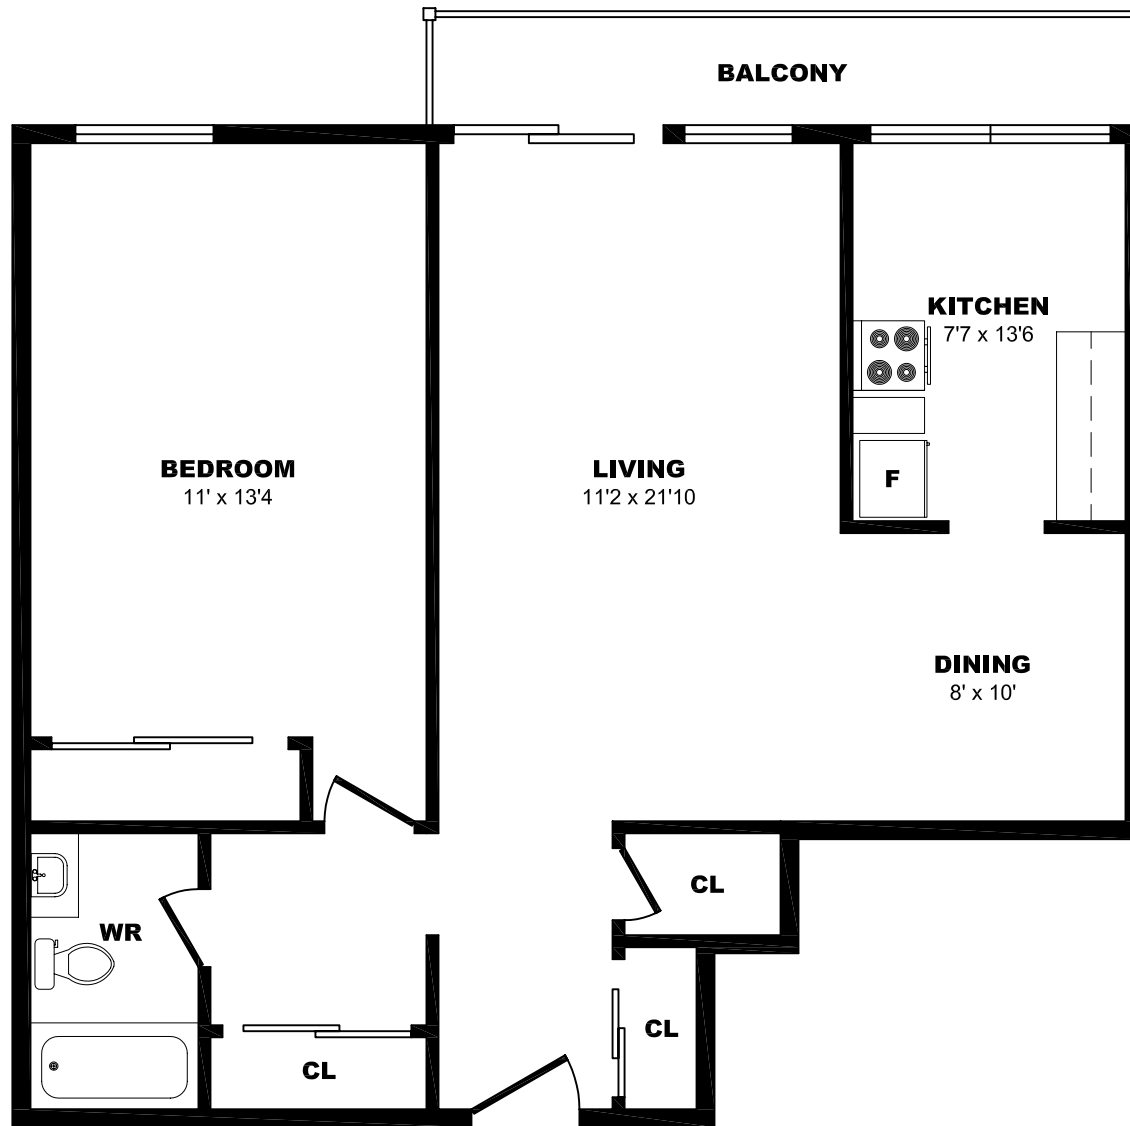

3 Knightsbridge Rd, Brampton – 1 Bdrm A, 760sf

All dimensions are approximate. Sizes and specifications are subject to change without notice E. & O. E.
All illustrations are artist's concept. Actual usable floor space may vary slightly from stated floor area.

3 Knightsbridge Rd, Brampton – 1 Bdrm B, 760sf

All dimensions are approximate. Sizes and specifications are subject to change without notice E. & O. E.
All illustrations are artist's concept. Actual usable floor space may vary slightly from stated floor area.