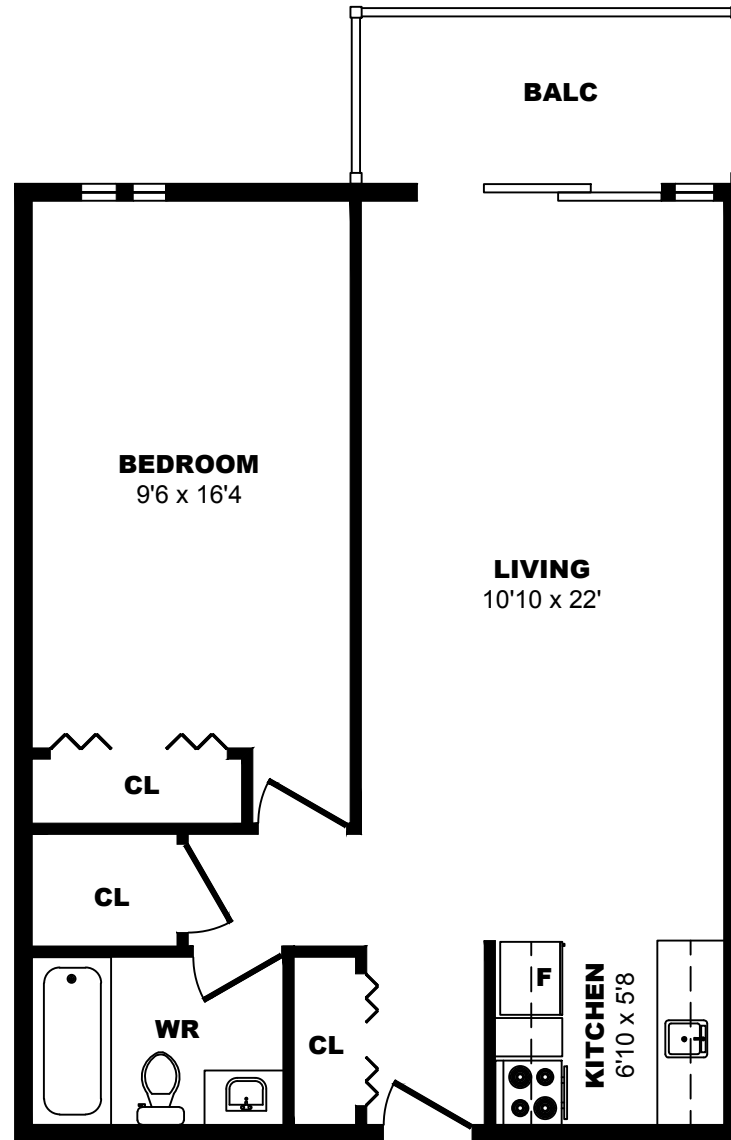

915 13th Ave SW, Calgary - 1 Bdrm A, 610sf

All dimensions are approximate. Sizes and specifications are subject to change without notice E. & O. E. All illustrations are artist's concept. Actual usable floor space may vary slightly from stated floor area.

915 13th Ave SW, Calgary - 1 Bdrm B, 570sf

All dimensions are approximate. Sizes and specifications are subject to change without notice E. & O. E.
All illustrations are artist's concept. Actual usable floor space may vary slightly from stated floor area.

915 13th Ave SW, Calgary - 2 Bdrm A, 820sf

All dimensions are approximate. Sizes and specifications are subject to change without notice E. & O. E. All illustrations are artist's concept. Actual usable floor space may vary slightly from stated floor area.