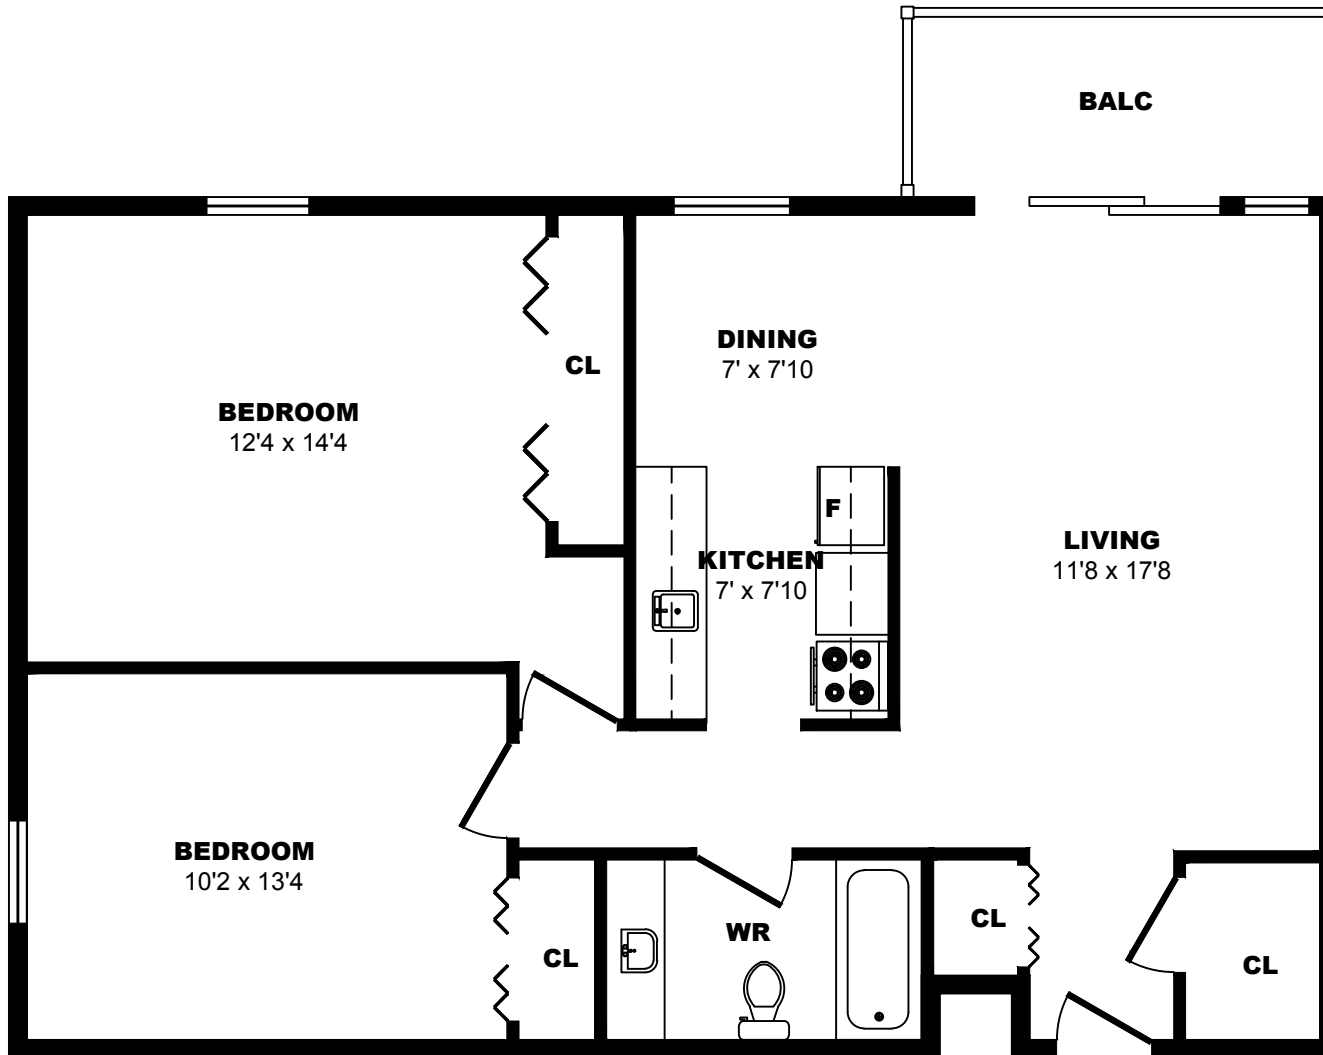

915 13th Ave SW, Calgary - 1 Bdrm A, 610sf

All dimensions are approximate. Sizes and specifications are subject to change without notice E. & O. E. All illustrations are artist's concept. Actual usable floor space may vary slightly from stated floor area.

915 13th Ave SW, Calgary - 1 Bdrm B, 570sf

All dimensions are approximate. Sizes and specifications are subject to change without notice E. & O. E.
All illustrations are artist's concept. Actual usable floor space may vary slightly from stated floor area.

915 13th Ave SW, Calgary - 2 Bdrm A, 820sf

All dimensions are approximate. Sizes and specifications are subject to change without notice E. & O. E. All illustrations are artist's concept. Actual usable floor space may vary slightly from stated floor area.