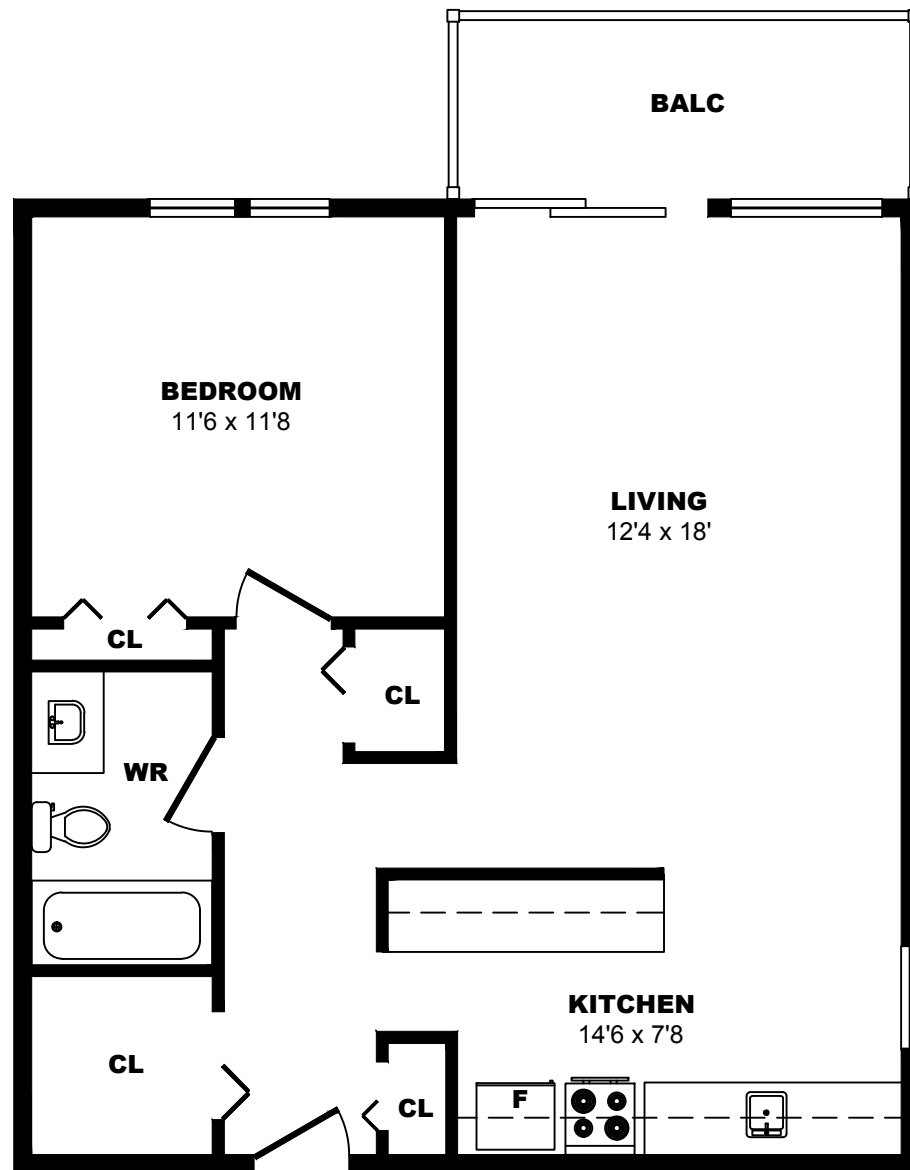

1304 11th St SW, Calgary - 1 Bdrm A, 690sf

All dimensions are approximate. Sizes and specifications are subject to change without notice E. & O. E. All illustrations are artist's concept. Actual usable floor space may vary slightly from stated floor area.

1304 11th St SW, Calgary - 1 Bdrm B, 630sf

All dimensions are approximate. Sizes and specifications are subject to change without notice E. & O. E.
All illustrations are artist's concept. Actual usable floor space may vary slightly from stated floor area.

1304 11th St SW, Calgary - 2 Bdrm A, 870sf

All dimensions are approximate. Sizes and specifications are subject to change without notice E. & O. E.
All illustrations are artist's concept. Actual usable floor space may vary slightly from stated floor area.