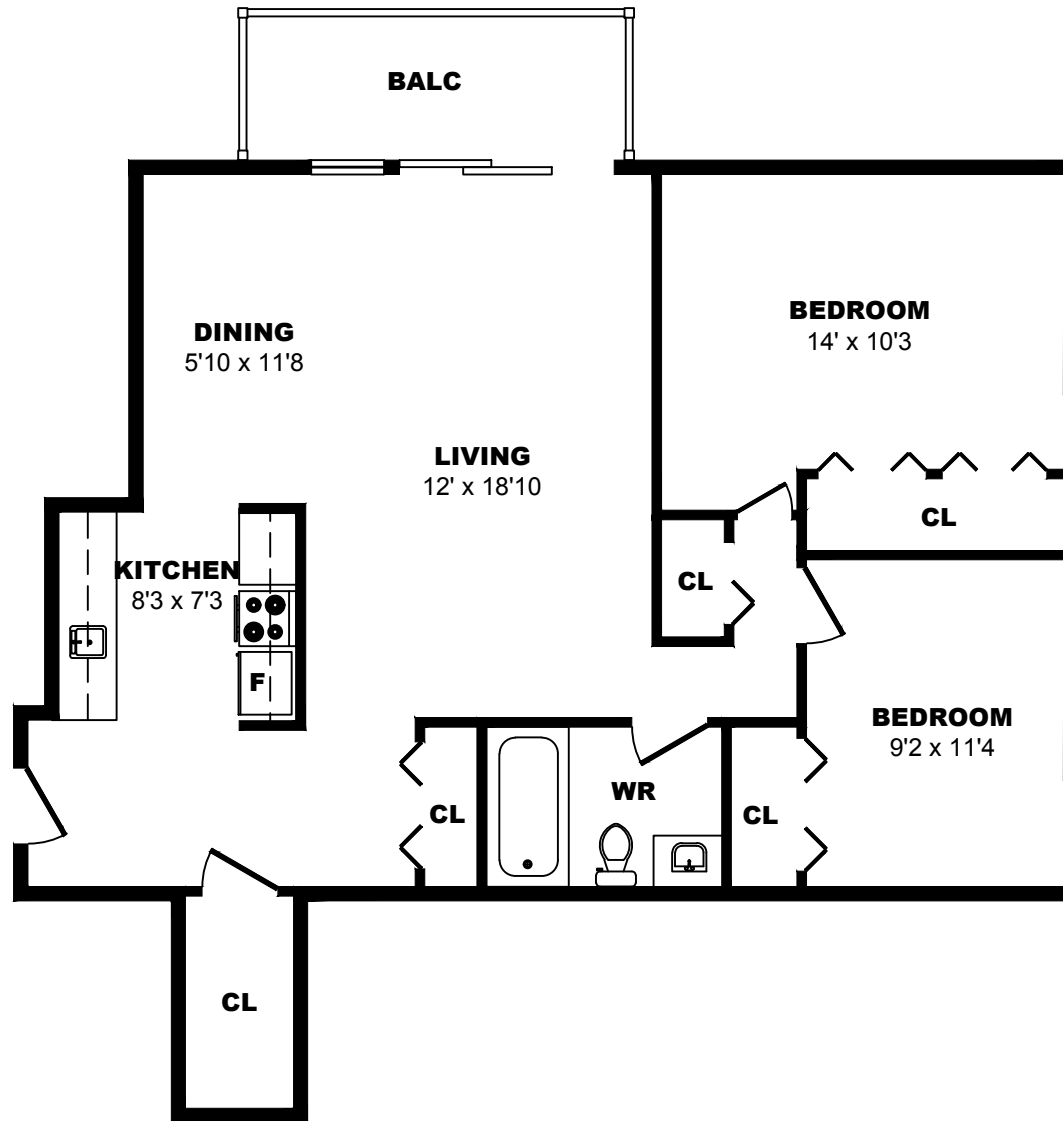

1304 11th St SW, Calgary - 1 Bdrm A, 690sf

All dimensions are approximate. Sizes and specifications are subject to change without notice E. & O. E. All illustrations are artist's concept. Actual usable floor space may vary slightly from stated floor area.

1304 11th St SW, Calgary - 1 Bdrm B, 630sf

All dimensions are approximate. Sizes and specifications are subject to change without notice E. & O. E.
All illustrations are artist's concept. Actual usable floor space may vary slightly from stated floor area.

1304 11th St SW, Calgary - 2 Bdrm A, 870sf

All dimensions are approximate. Sizes and specifications are subject to change without notice E. & O. E.
All illustrations are artist's concept. Actual usable floor space may vary slightly from stated floor area.