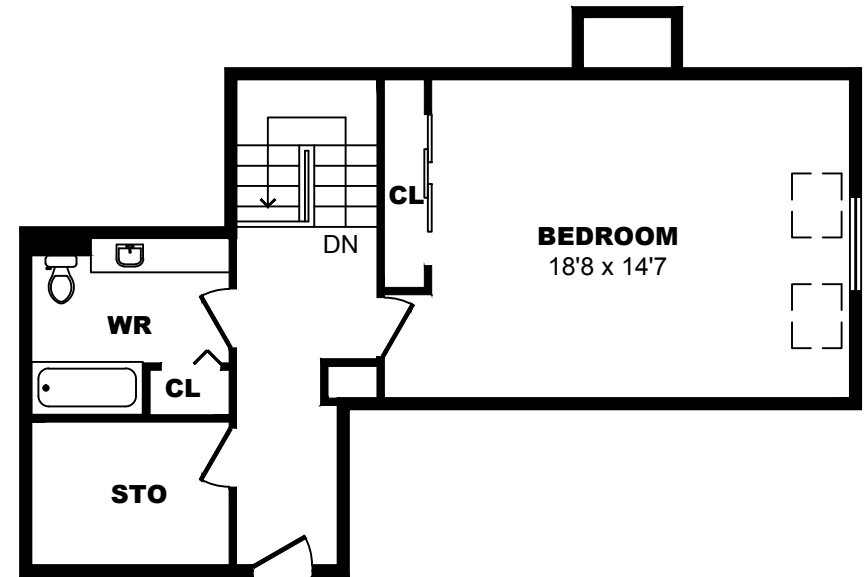

9100 Bonaventure Dr SE, Calgary - 1 Bdrm A, 650sf

All dimensions are approximate. Sizes and specifications are subject to change without notice E. & O. E.
All illustrations are artist's concept. Actual usable floor space may vary slightly from stated floor area.

9100 Bonaventure Dr SE, Calgary - 1 Bdrm B, 1270sf

All dimensions are approximate. Sizes and specifications are subject to change without notice E. & O. E.
 All illustrations are artist's concept. Actual usable floor space may vary slightly from stated floor area.

9100 Bonaventure Dr SE, Calgary - 1 Bdrm C, 960sf

All dimensions are approximate. Sizes and specifications are subject to change without notice E. & O. E.
 All illustrations are artist's concept. Actual usable floor space may vary slightly from stated floor area.

9100 Bonaventure Dr SE, Calgary - 1 Bdrm D, 930sf

All dimensions are approximate. Sizes and specifications are subject to change without notice E. & O. E.
All illustrations are artist's concept. Actual usable floor space may vary slightly from stated floor area.