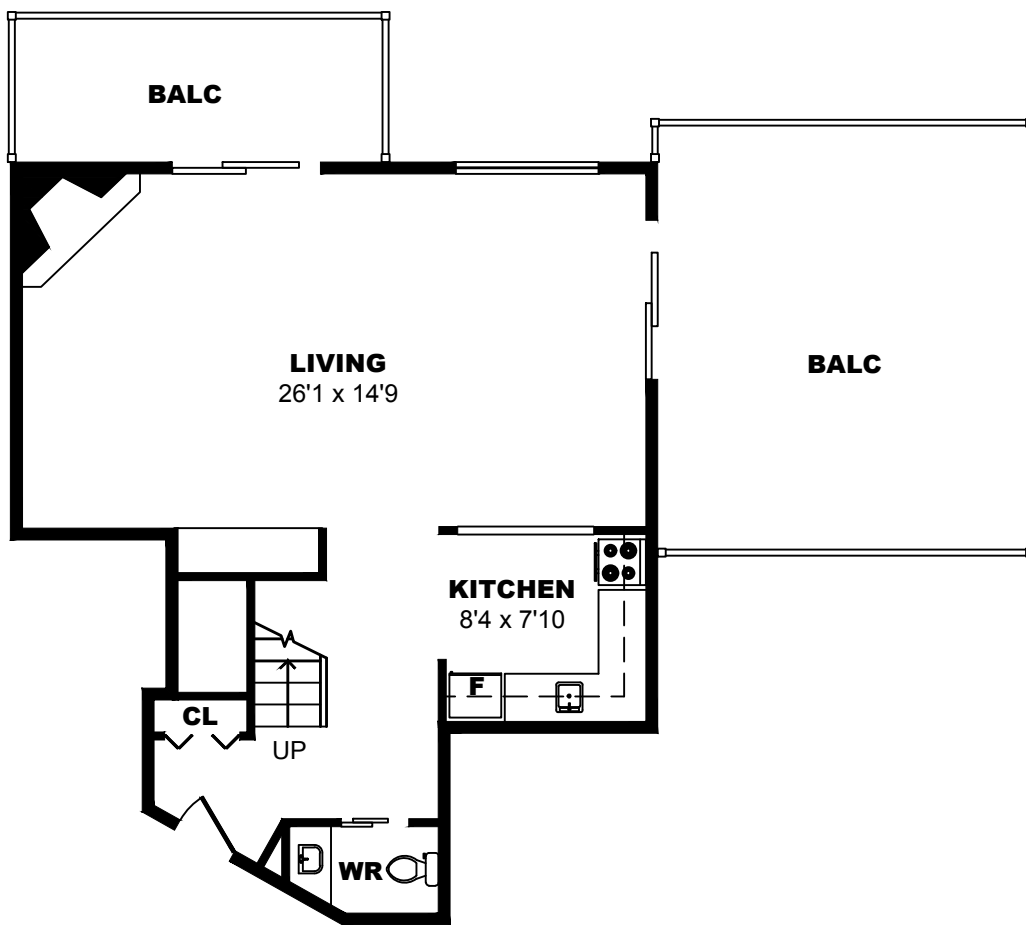

9100 Bonaventure Dr SE, Calgary - 2 Bdrm F, 990sf

All dimensions are approximate. Sizes and specifications are subject to change without notice E. & O. E.
 All illustrations are artist's concept. Actual usable floor space may vary slightly from stated floor area.

9100 Bonaventure Dr SE, Calgary - 2 Bdrm G, 1110sf

All dimensions are approximate. Sizes and specifications are subject to change without notice E. & O. E.
 All illustrations are artist's concept. Actual usable floor space may vary slightly from stated floor area.

9100 Bonaventure Dr SE, Calgary - 2 Bdrm H, 1000sf

All dimensions are approximate. Sizes and specifications are subject to change without notice E. & O. E.
All illustrations are artist's concept. Actual usable floor space may vary slightly from stated floor area.

9100 Bonaventure Dr SE, Calgary - 2 Bdrm I, 1470sf

All dimensions are approximate. Sizes and specifications are subject to change without notice E. & O. E.
All illustrations are artist's concept. Actual usable floor space may vary slightly from stated floor area.