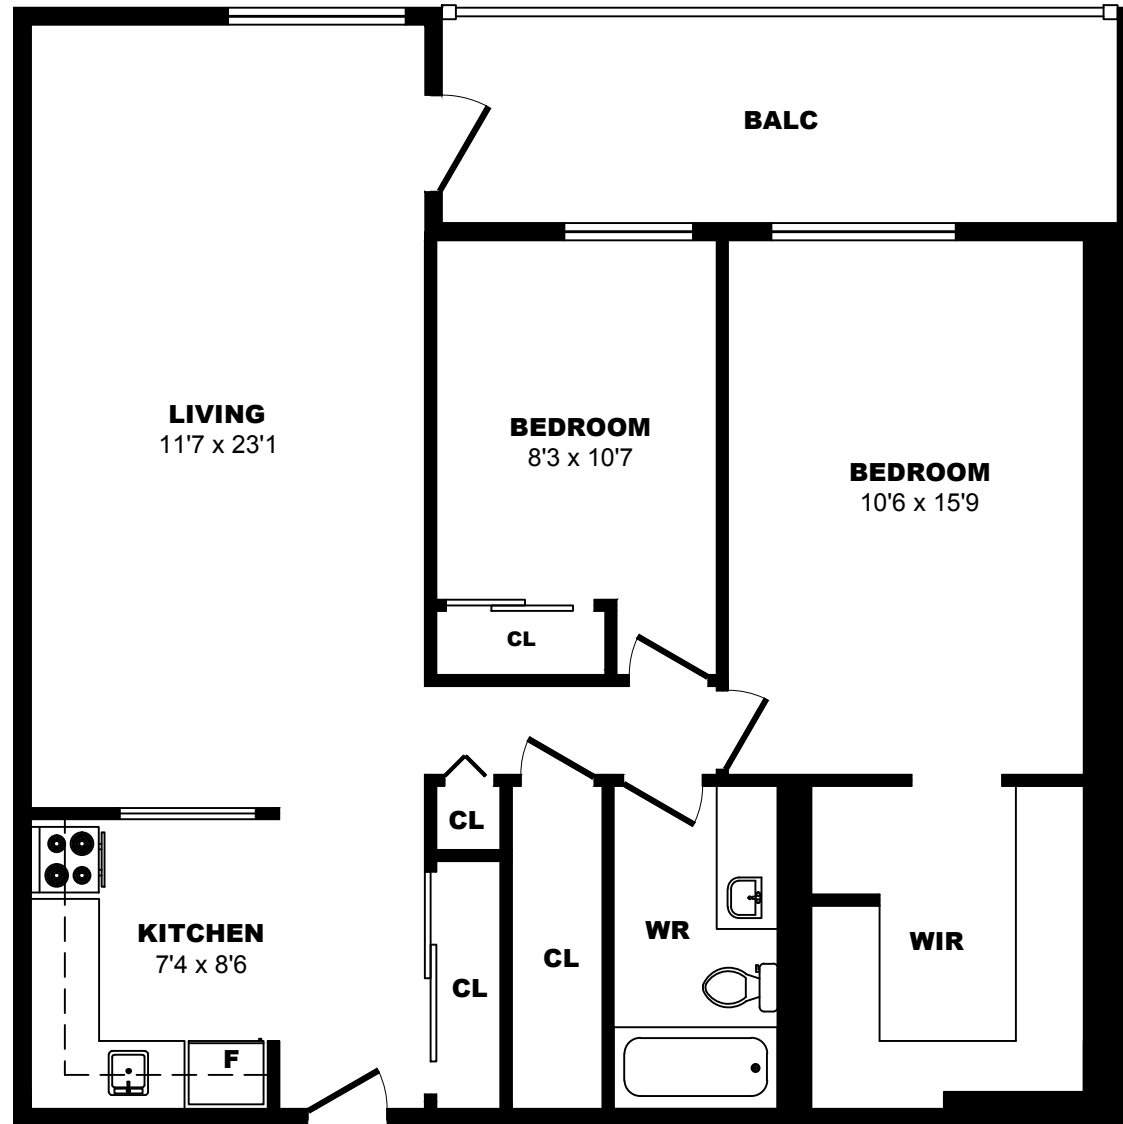

9100 Bonaventure Dr SE, Calgary - 1 Bdrm E, 870sf

All dimensions are approximate. Sizes and specifications are subject to change without notice E. & O. E.
 All illustrations are artist's concept. Actual usable floor space may vary slightly from stated floor area.

9100 Bonaventure Dr SE, Calgary - 2 Bdrm A, 850sf

All dimensions are approximate. Sizes and specifications are subject to change without notice E. & O. E.
 All illustrations are artist's concept. Actual usable floor space may vary slightly from stated floor area.

9100 Bonaventure Dr SE, Calgary - 2 Bdrm B, 940sf

All dimensions are approximate. Sizes and specifications are subject to change without notice E. & O. E.
All illustrations are artist's concept. Actual usable floor space may vary slightly from stated floor area.