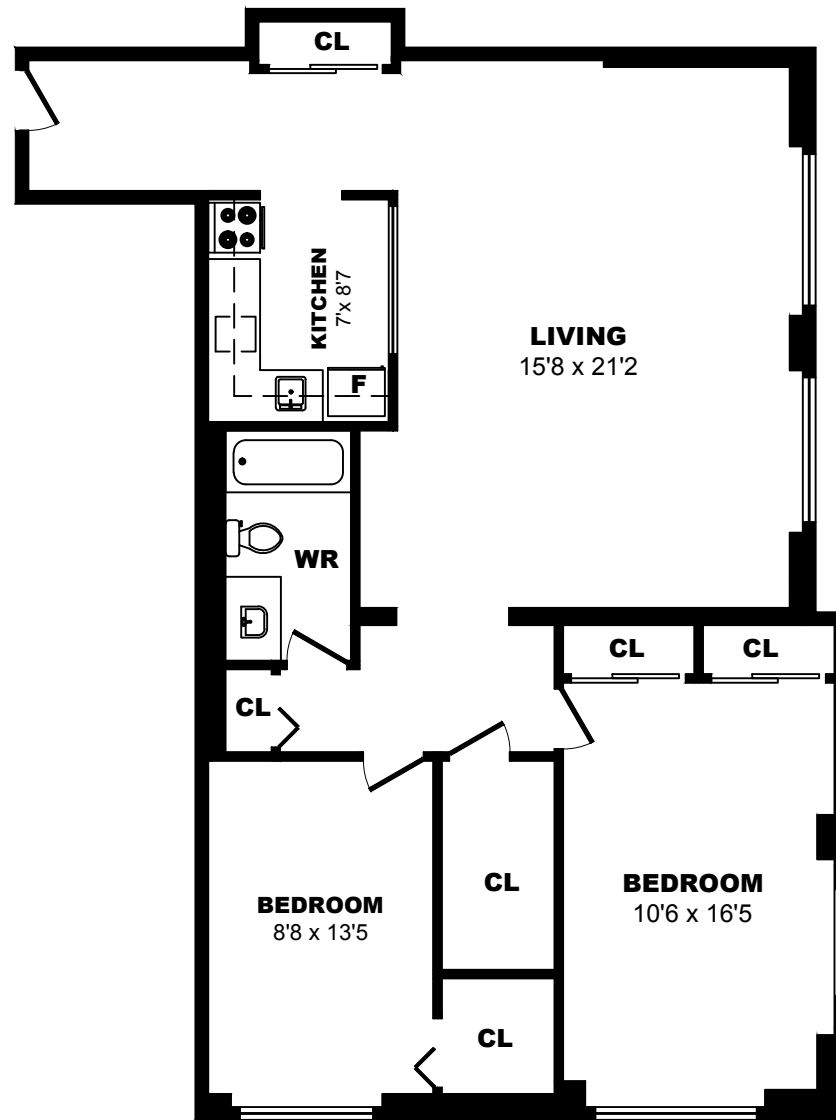

9100 Bonaventure Dr SE, Calgary - 2 Bdrm D, 970sf

All dimensions are approximate. Sizes and specifications are subject to change without notice E. & O. E.
 All illustrations are artist's concept. Actual usable floor space may vary slightly from stated floor area.

9100 Bonaventure Dr SE, Calgary - 2 Bdrm E, 930sf

All dimensions are approximate. Sizes and specifications are subject to change without notice E. & O. E.
All illustrations are artist's concept. Actual usable floor space may vary slightly from stated floor area.

9100 Bonaventure Dr SE, Calgary - 2 Bdrm F, 990sf

All dimensions are approximate. Sizes and specifications are subject to change without notice E. & O. E.
 All illustrations are artist's concept. Actual usable floor space may vary slightly from stated floor area.

9100 Bonaventure Dr SE, Calgary - 2 Bdrm G, 1110sf

All dimensions are approximate. Sizes and specifications are subject to change without notice E. & O. E.
 All illustrations are artist's concept. Actual usable floor space may vary slightly from stated floor area.