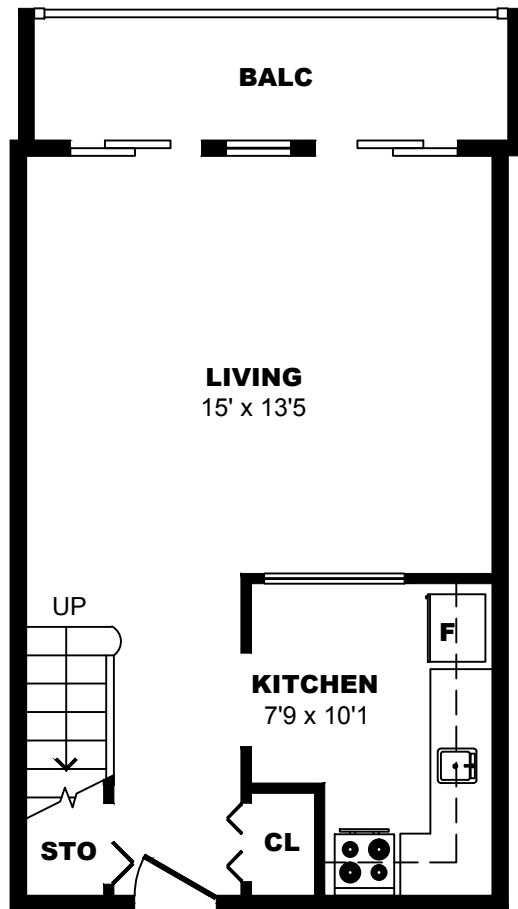

9100 Bonaventure Dr SE, Calgary - 1 Bdrm A, 650sf

All dimensions are approximate. Sizes and specifications are subject to change without notice E. & O. E.
All illustrations are artist's concept. Actual usable floor space may vary slightly from stated floor area.

9100 Bonaventure Dr SE, Calgary - 1 Bdrm B, 1270sf

All dimensions are approximate. Sizes and specifications are subject to change without notice E. & O. E.
 All illustrations are artist's concept. Actual usable floor space may vary slightly from stated floor area.

9100 Bonaventure Dr SE, Calgary - 1 Bdrm C, 960sf

All dimensions are approximate. Sizes and specifications are subject to change without notice E. & O. E.
 All illustrations are artist's concept. Actual usable floor space may vary slightly from stated floor area.

9100 Bonaventure Dr SE, Calgary - 1 Bdrm D, 930sf

All dimensions are approximate. Sizes and specifications are subject to change without notice E. & O. E.
All illustrations are artist's concept. Actual usable floor space may vary slightly from stated floor area.