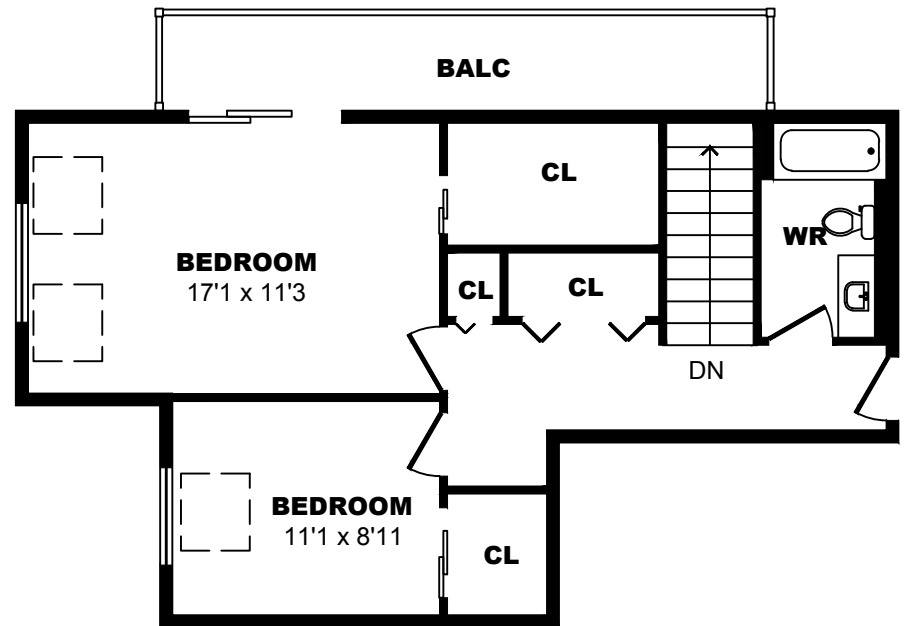

9100 Bonaventure Dr SE, Calgary - 2 Bdrm F, 990sf

All dimensions are approximate. Sizes and specifications are subject to change without notice E. & O. E.
 All illustrations are artist's concept. Actual usable floor space may vary slightly from stated floor area.

9100 Bonaventure Dr SE, Calgary - 2 Bdrm G, 1110sf

All dimensions are approximate. Sizes and specifications are subject to change without notice E. & O. E.
 All illustrations are artist's concept. Actual usable floor space may vary slightly from stated floor area.

9100 Bonaventure Dr SE, Calgary - 2 Bdrm H, 1000sf

All dimensions are approximate. Sizes and specifications are subject to change without notice E. & O. E.
All illustrations are artist's concept. Actual usable floor space may vary slightly from stated floor area.

9100 Bonaventure Dr SE, Calgary - 2 Bdrm I, 1470sf

All dimensions are approximate. Sizes and specifications are subject to change without notice E. & O. E.
All illustrations are artist's concept. Actual usable floor space may vary slightly from stated floor area.