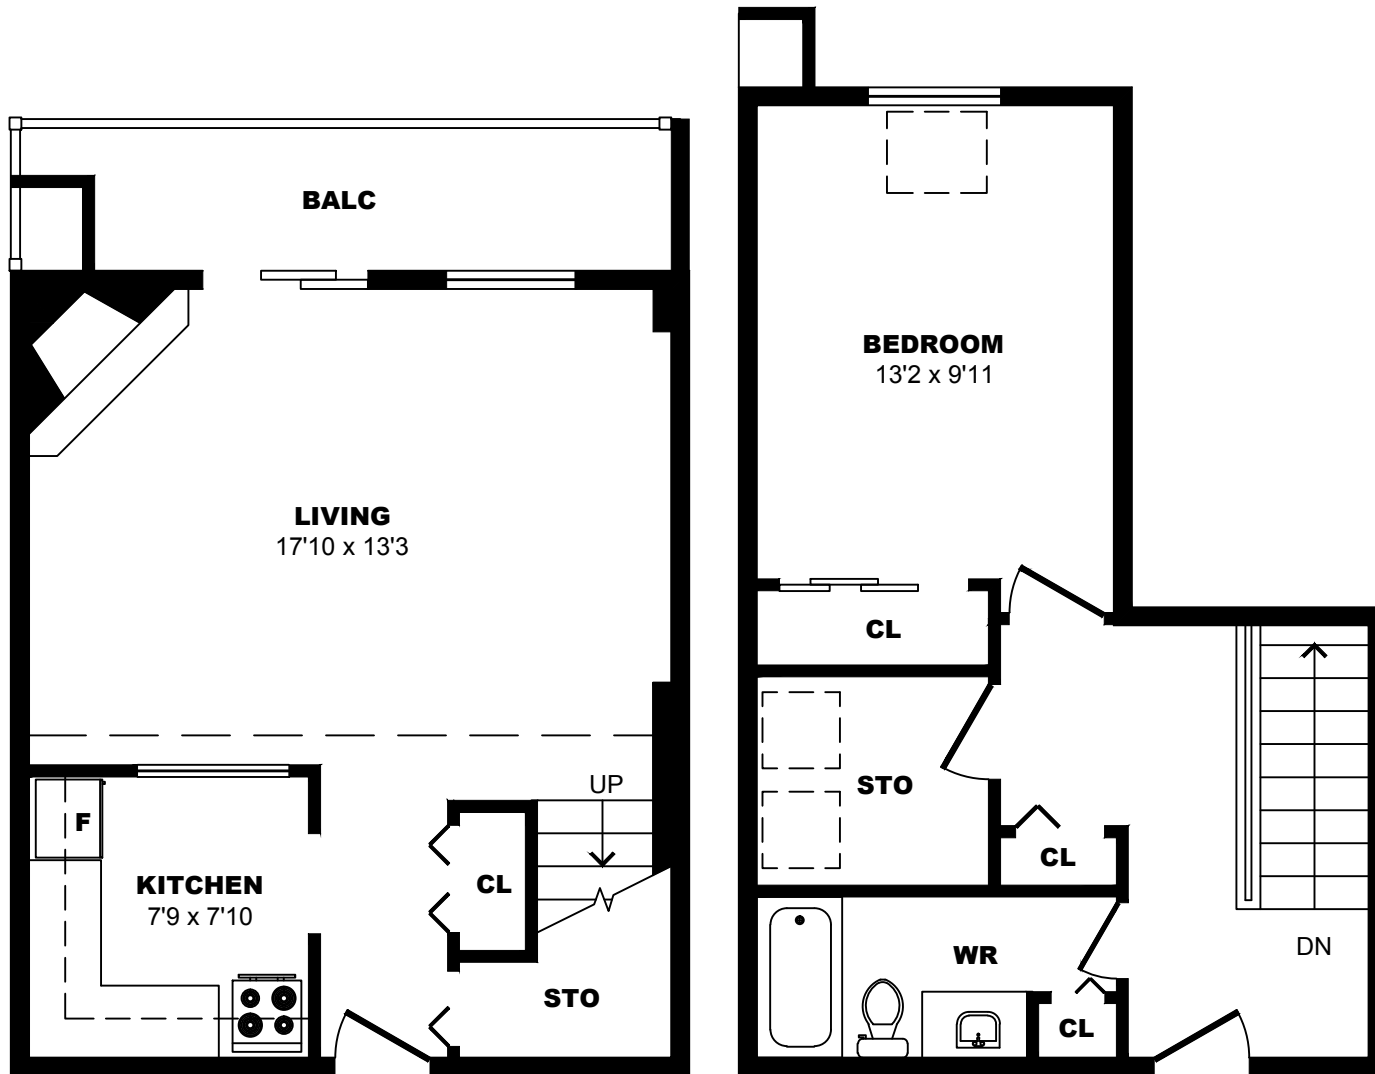

9100 Bonaventure Dr SE, Calgary - 1 Bdrm A, 650sf

All dimensions are approximate. Sizes and specifications are subject to change without notice E. & O. E.
All illustrations are artist's concept. Actual usable floor space may vary slightly from stated floor area.

9100 Bonaventure Dr SE, Calgary - 1 Bdrm B, 1270sf

All dimensions are approximate. Sizes and specifications are subject to change without notice E. & O. E.
 All illustrations are artist's concept. Actual usable floor space may vary slightly from stated floor area.

9100 Bonaventure Dr SE, Calgary - 1 Bdrm C, 960sf

All dimensions are approximate. Sizes and specifications are subject to change without notice E. & O. E.
 All illustrations are artist's concept. Actual usable floor space may vary slightly from stated floor area.

9100 Bonaventure Dr SE, Calgary - 1 Bdrm D, 930sf

All dimensions are approximate. Sizes and specifications are subject to change without notice E. & O. E.
All illustrations are artist's concept. Actual usable floor space may vary slightly from stated floor area.