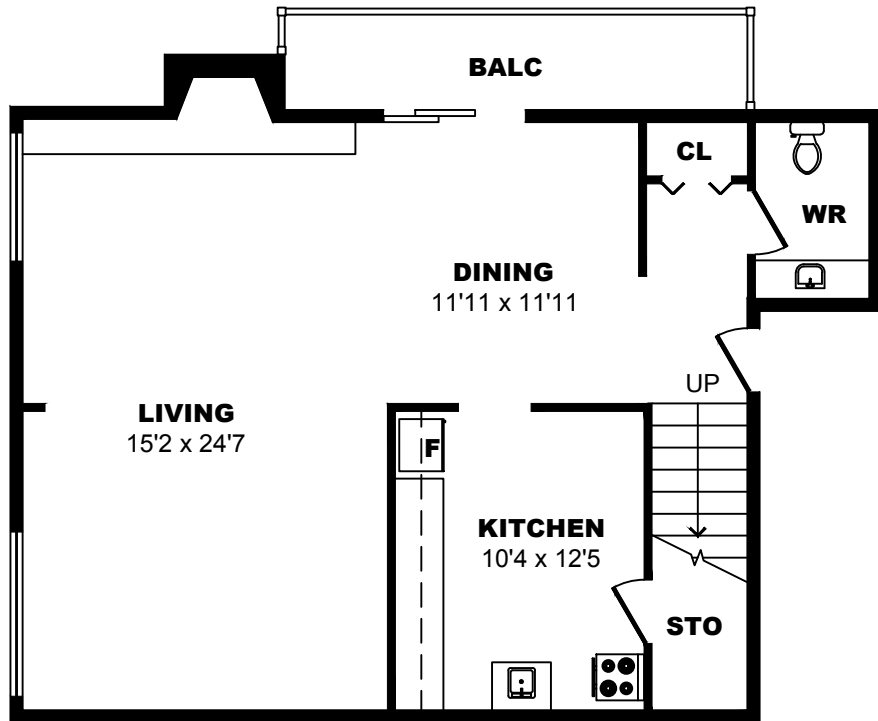

9100 Bonaventure Dr SE, Calgary - 2 Bdrm H, 1000sf

All dimensions are approximate. Sizes and specifications are subject to change without notice E. & O. E.
All illustrations are artist's concept. Actual usable floor space may vary slightly from stated floor area.

9100 Bonaventure Dr SE, Calgary - 2 Bdrm I, 1470sf

All dimensions are approximate. Sizes and specifications are subject to change without notice E. & O. E.
All illustrations are artist's concept. Actual usable floor space may vary slightly from stated floor area.