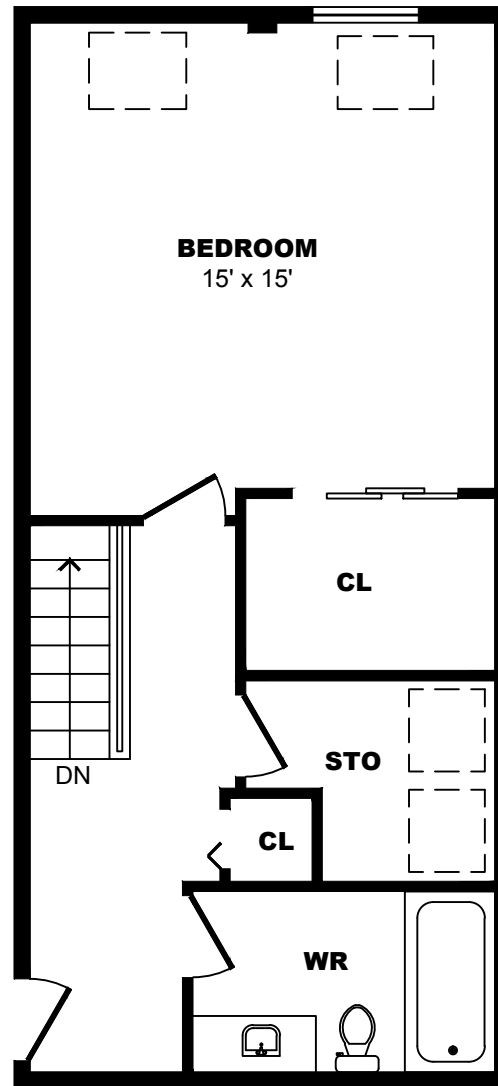

9100 Bonaventure Dr SE, Calgary - 1 Bdrm A, 650sf

All dimensions are approximate. Sizes and specifications are subject to change without notice E. & O. E.
All illustrations are artist's concept. Actual usable floor space may vary slightly from stated floor area.

9100 Bonaventure Dr SE, Calgary - 1 Bdrm B, 1270sf

All dimensions are approximate. Sizes and specifications are subject to change without notice E. & O. E.
 All illustrations are artist's concept. Actual usable floor space may vary slightly from stated floor area.

9100 Bonaventure Dr SE, Calgary - 1 Bdrm C, 960sf

All dimensions are approximate. Sizes and specifications are subject to change without notice E. & O. E.
 All illustrations are artist's concept. Actual usable floor space may vary slightly from stated floor area.

9100 Bonaventure Dr SE, Calgary - 1 Bdrm D, 930sf

All dimensions are approximate. Sizes and specifications are subject to change without notice E. & O. E.
All illustrations are artist's concept. Actual usable floor space may vary slightly from stated floor area.