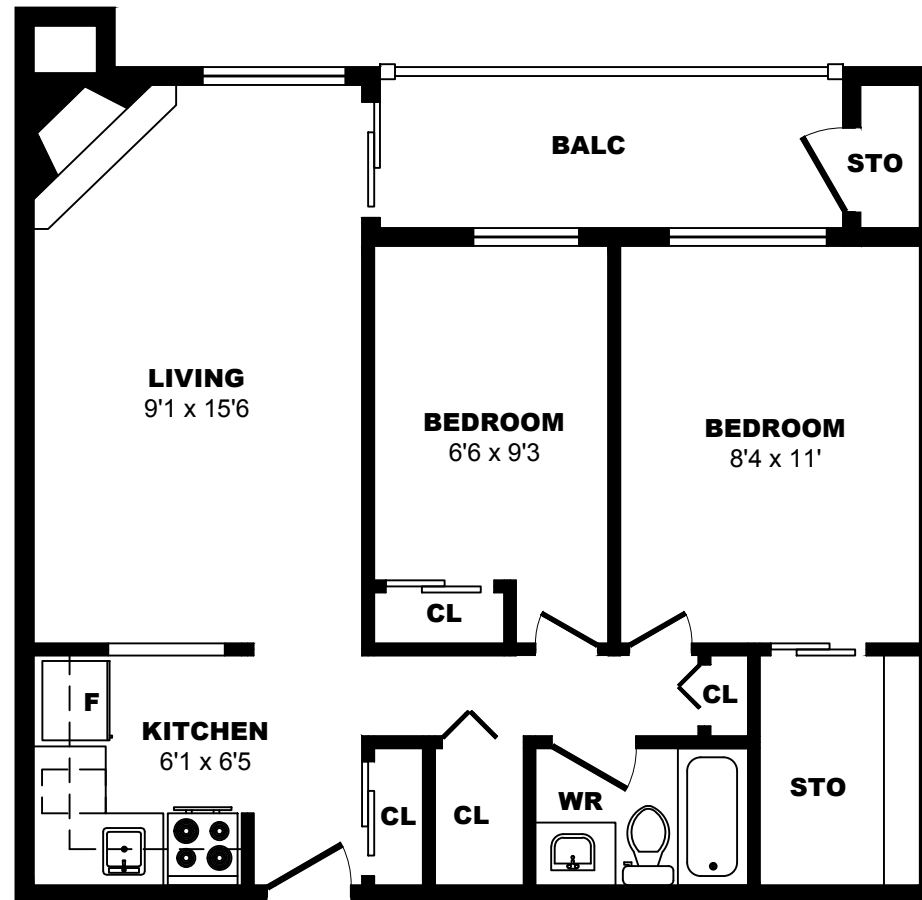

9100 Bonaventure Dr SE, Calgary - 1 Bdrm B, 1270sf

All dimensions are approximate. Sizes and specifications are subject to change without notice E. & O. E.
 All illustrations are artist's concept. Actual usable floor space may vary slightly from stated floor area.

9100 Bonaventure Dr SE, Calgary - 1 Bdrm C, 960sf

All dimensions are approximate. Sizes and specifications are subject to change without notice E. & O. E.
 All illustrations are artist's concept. Actual usable floor space may vary slightly from stated floor area.

9100 Bonaventure Dr SE, Calgary - 1 Bdrm D, 930sf

All dimensions are approximate. Sizes and specifications are subject to change without notice E. & O. E.
All illustrations are artist's concept. Actual usable floor space may vary slightly from stated floor area.

9100 Bonaventure Dr SE, Calgary - 1 Bdrm E, 870sf

All dimensions are approximate. Sizes and specifications are subject to change without notice E. & O. E.
 All illustrations are artist's concept. Actual usable floor space may vary slightly from stated floor area.