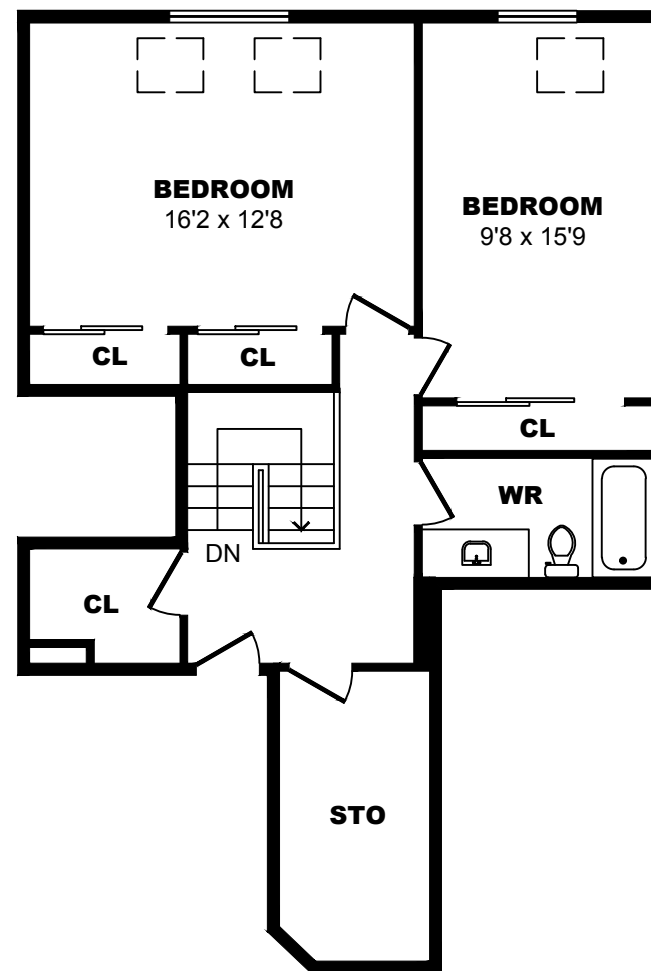

9100 Bonaventure Dr SE, Calgary - 2 Bdrm E, 930sf

All dimensions are approximate. Sizes and specifications are subject to change without notice E. & O. E.
All illustrations are artist's concept. Actual usable floor space may vary slightly from stated floor area.

9100 Bonaventure Dr SE, Calgary - 2 Bdrm F, 990sf

All dimensions are approximate. Sizes and specifications are subject to change without notice E. & O. E.
 All illustrations are artist's concept. Actual usable floor space may vary slightly from stated floor area.

9100 Bonaventure Dr SE, Calgary - 2 Bdrm G, 1110sf

All dimensions are approximate. Sizes and specifications are subject to change without notice E. & O. E.
 All illustrations are artist's concept. Actual usable floor space may vary slightly from stated floor area.

9100 Bonaventure Dr SE, Calgary - 2 Bdrm H, 1000sf

All dimensions are approximate. Sizes and specifications are subject to change without notice E. & O. E.
All illustrations are artist's concept. Actual usable floor space may vary slightly from stated floor area.