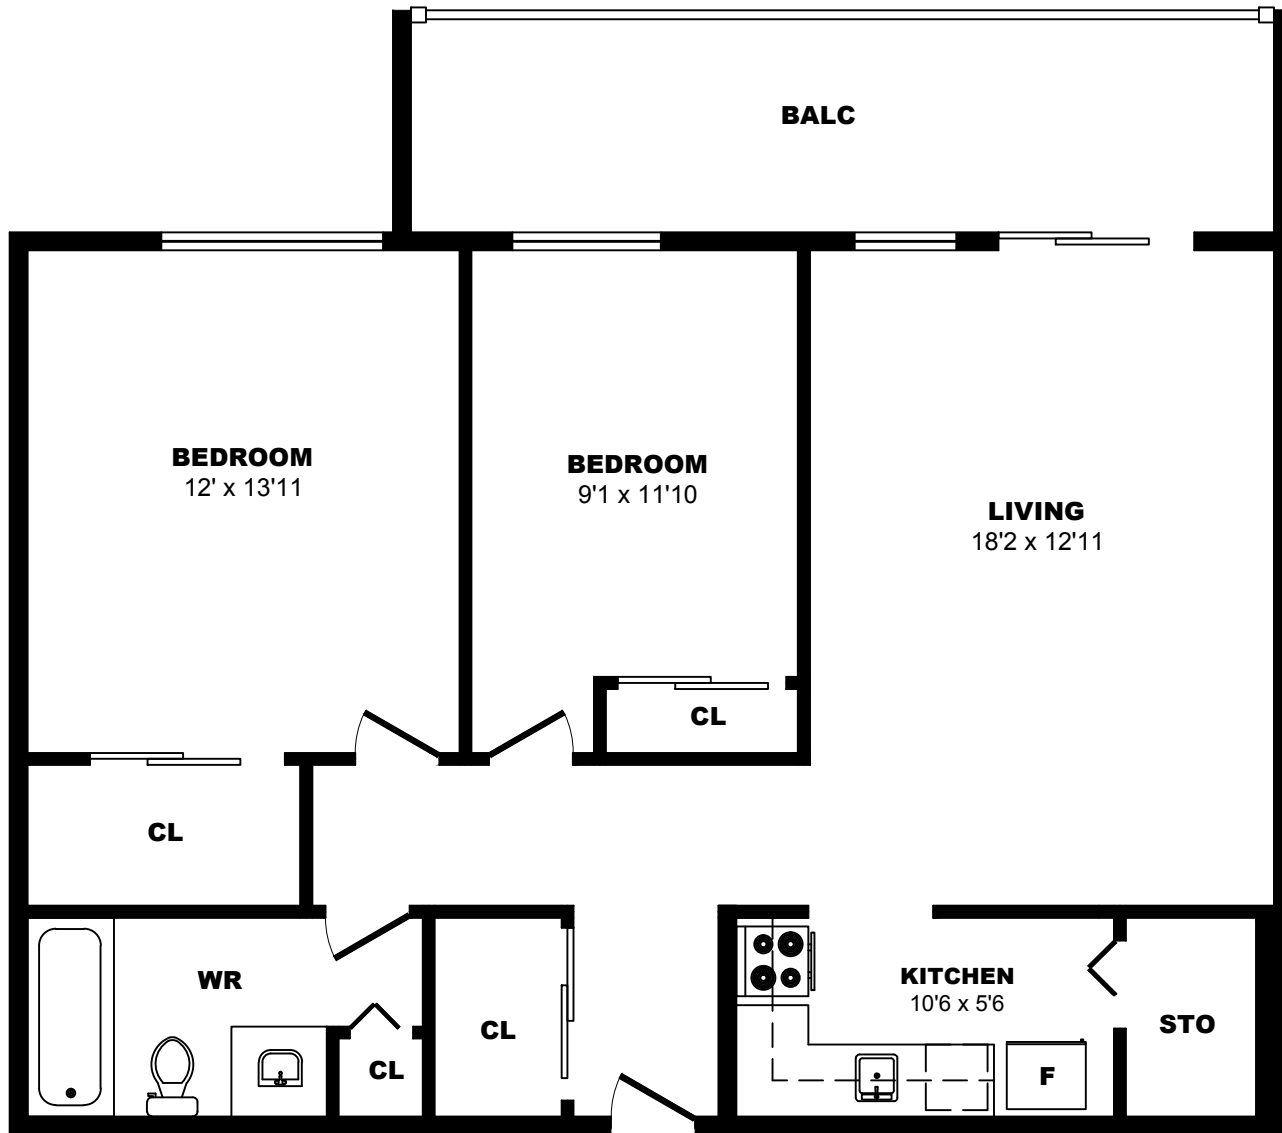

9100 Bonaventure Dr SE, Calgary - 1 Bdrm D, 930sf

All dimensions are approximate. Sizes and specifications are subject to change without notice E. & O. E.
All illustrations are artist's concept. Actual usable floor space may vary slightly from stated floor area.

9100 Bonaventure Dr SE, Calgary - 1 Bdrm E, 870sf

All dimensions are approximate. Sizes and specifications are subject to change without notice E. & O. E.
 All illustrations are artist's concept. Actual usable floor space may vary slightly from stated floor area.

9100 Bonaventure Dr SE, Calgary - 2 Bdrm A, 850sf

All dimensions are approximate. Sizes and specifications are subject to change without notice E. & O. E.
 All illustrations are artist's concept. Actual usable floor space may vary slightly from stated floor area.