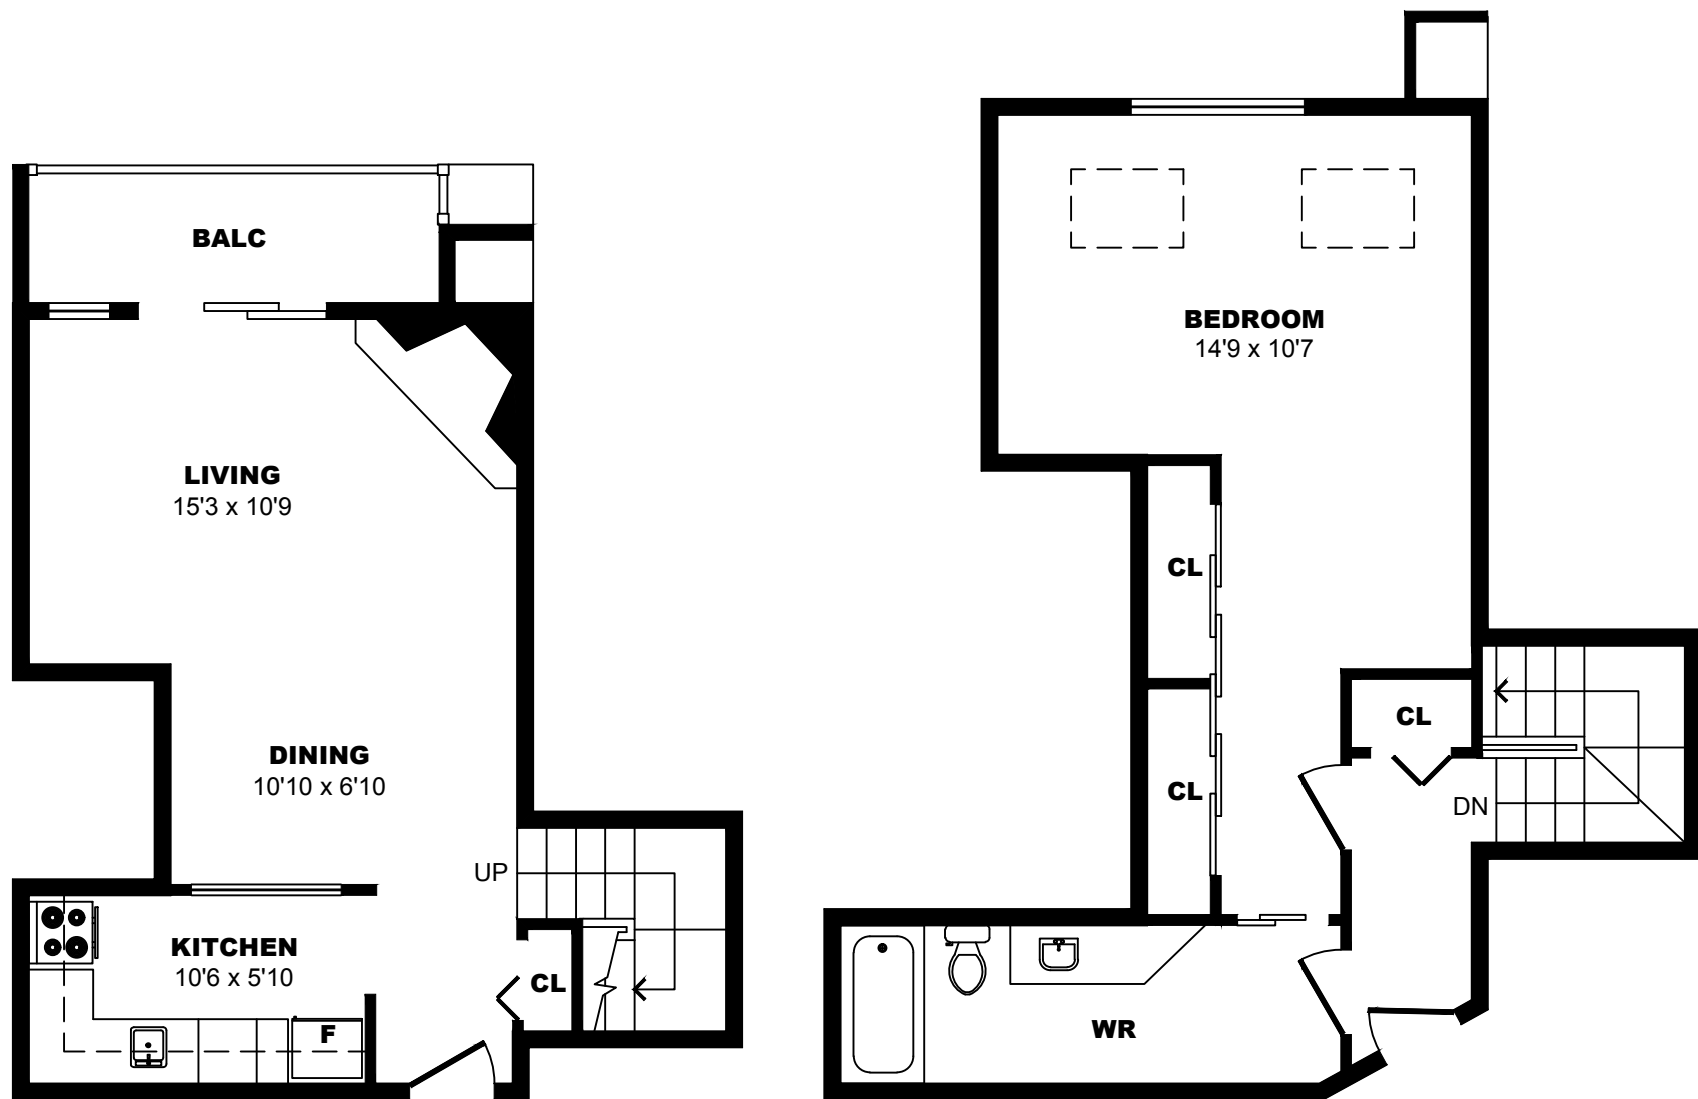

9100 Bonaventure Dr SE, Calgary - 1 Bdrm A, 650sf

All dimensions are approximate. Sizes and specifications are subject to change without notice E. & O. E.
All illustrations are artist's concept. Actual usable floor space may vary slightly from stated floor area.

9100 Bonaventure Dr SE, Calgary - 1 Bdrm B, 1270sf

All dimensions are approximate. Sizes and specifications are subject to change without notice E. & O. E.
 All illustrations are artist's concept. Actual usable floor space may vary slightly from stated floor area.

9100 Bonaventure Dr SE, Calgary - 1 Bdrm C, 960sf

All dimensions are approximate. Sizes and specifications are subject to change without notice E. & O. E.
 All illustrations are artist's concept. Actual usable floor space may vary slightly from stated floor area.

9100 Bonaventure Dr SE, Calgary - 1 Bdrm D, 930sf

All dimensions are approximate. Sizes and specifications are subject to change without notice E. & O. E.
All illustrations are artist's concept. Actual usable floor space may vary slightly from stated floor area.