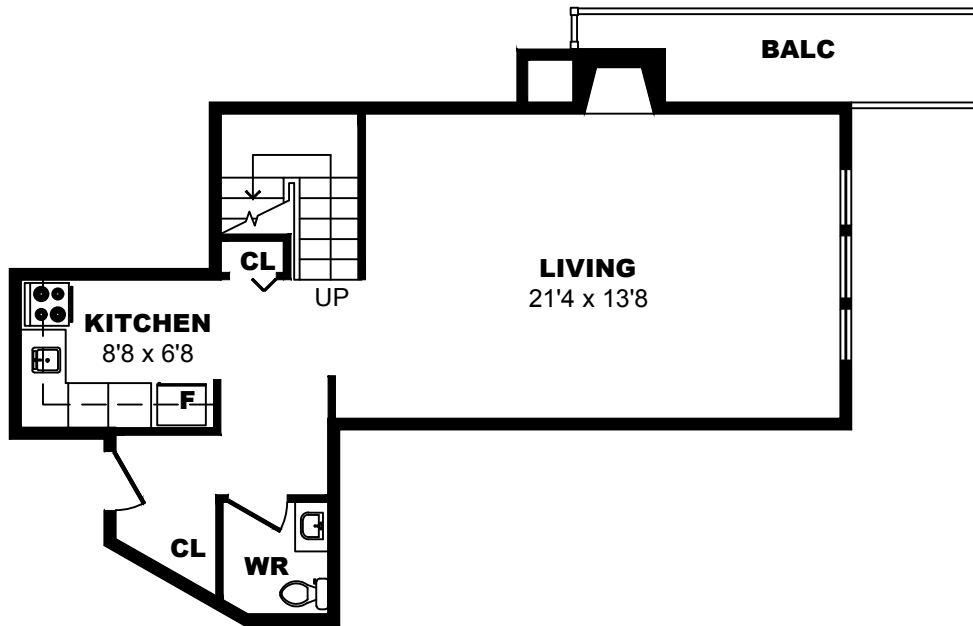

9100 Bonaventure Dr SE, Calgary - 1 Bdrm A, 650sf

All dimensions are approximate. Sizes and specifications are subject to change without notice E. & O. E.
All illustrations are artist's concept. Actual usable floor space may vary slightly from stated floor area.

9100 Bonaventure Dr SE, Calgary - 1 Bdrm B, 1270sf

All dimensions are approximate. Sizes and specifications are subject to change without notice E. & O. E.
 All illustrations are artist's concept. Actual usable floor space may vary slightly from stated floor area.

9100 Bonaventure Dr SE, Calgary - 1 Bdrm C, 960sf

All dimensions are approximate. Sizes and specifications are subject to change without notice E. & O. E.
 All illustrations are artist's concept. Actual usable floor space may vary slightly from stated floor area.

9100 Bonaventure Dr SE, Calgary - 1 Bdrm D, 930sf

All dimensions are approximate. Sizes and specifications are subject to change without notice E. & O. E.
All illustrations are artist's concept. Actual usable floor space may vary slightly from stated floor area.