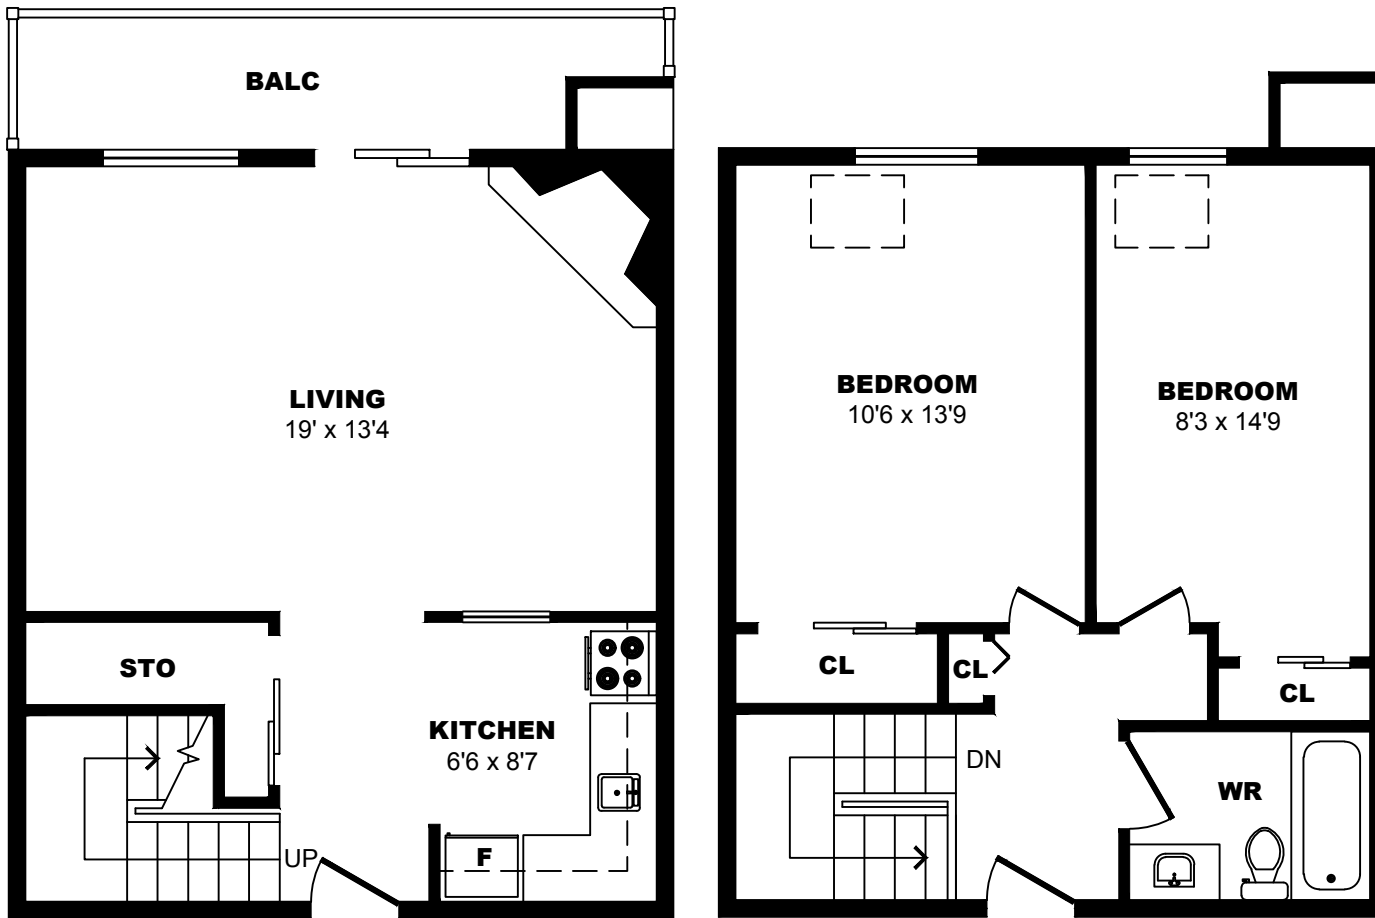

9100 Bonaventure Dr SE, Calgary - 2 Bdrm H, 1000sf

All dimensions are approximate. Sizes and specifications are subject to change without notice E. & O. E.
All illustrations are artist's concept. Actual usable floor space may vary slightly from stated floor area.

9100 Bonaventure Dr SE, Calgary - 2 Bdrm I, 1470sf

All dimensions are approximate. Sizes and specifications are subject to change without notice E. & O. E.
All illustrations are artist's concept. Actual usable floor space may vary slightly from stated floor area.

9100 Bonaventure Dr SE, Calgary - 2 Bdrm J, 1420sf

All dimensions are approximate. Sizes and specifications are subject to change without notice E. & O. E.
 All illustrations are artist's concept. Actual usable floor space may vary slightly from stated floor area.

9100 Bonaventure Dr SE, Calgary - 2 Bdrm K, 990sf

All dimensions are approximate. Sizes and specifications are subject to change without notice E. & O. E.
 All illustrations are artist's concept. Actual usable floor space may vary slightly from stated floor area.