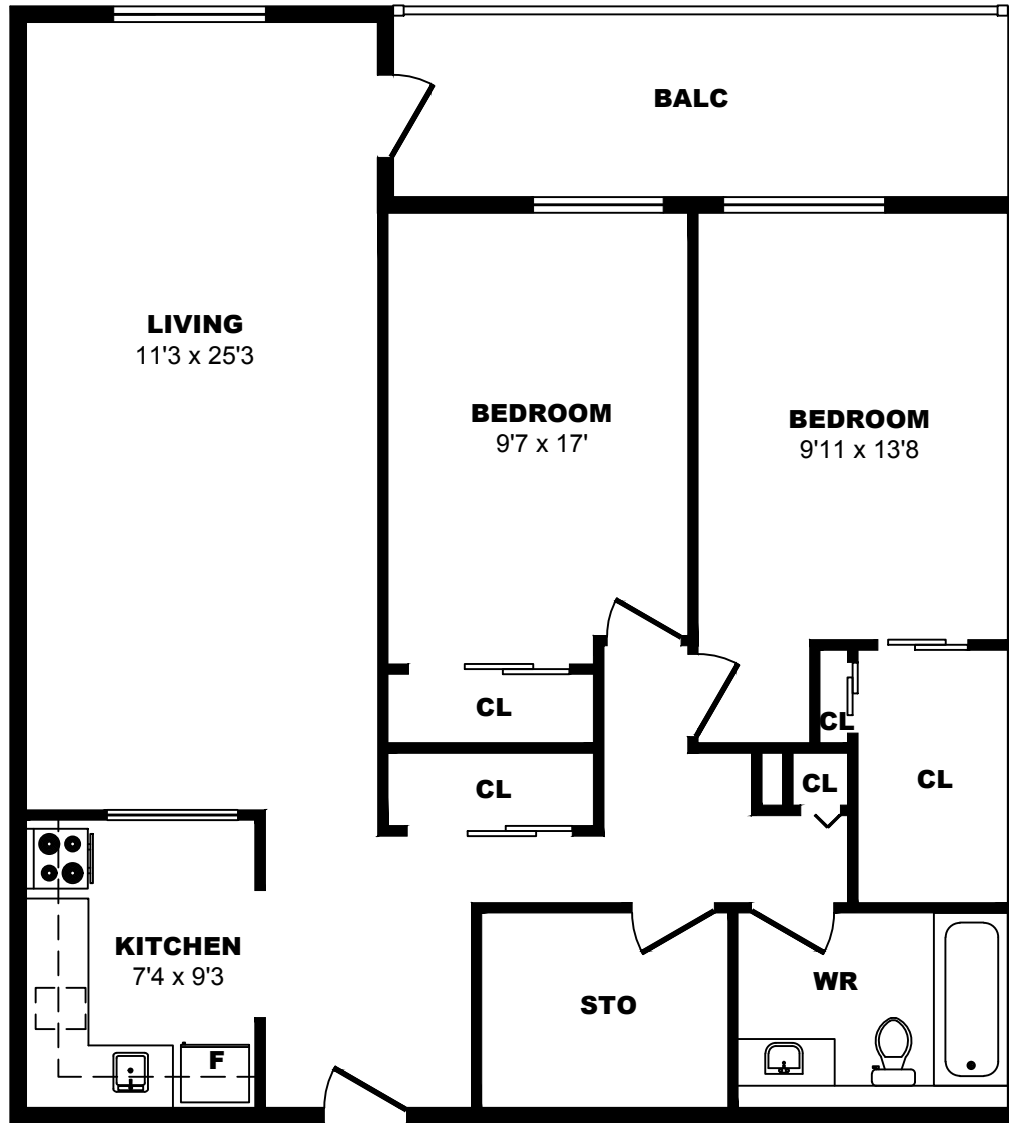

9100 Bonaventure Dr SE, Calgary - 2 Bdrm E, 930sf

All dimensions are approximate. Sizes and specifications are subject to change without notice E. & O. E.
All illustrations are artist's concept. Actual usable floor space may vary slightly from stated floor area.

9100 Bonaventure Dr SE, Calgary - 2 Bdrm F, 990sf

All dimensions are approximate. Sizes and specifications are subject to change without notice E. & O. E.
 All illustrations are artist's concept. Actual usable floor space may vary slightly from stated floor area.

9100 Bonaventure Dr SE, Calgary - 2 Bdrm G, 1110sf

All dimensions are approximate. Sizes and specifications are subject to change without notice E. & O. E.
 All illustrations are artist's concept. Actual usable floor space may vary slightly from stated floor area.

9100 Bonaventure Dr SE, Calgary - 2 Bdrm H, 1000sf

All dimensions are approximate. Sizes and specifications are subject to change without notice E. & O. E.
All illustrations are artist's concept. Actual usable floor space may vary slightly from stated floor area.