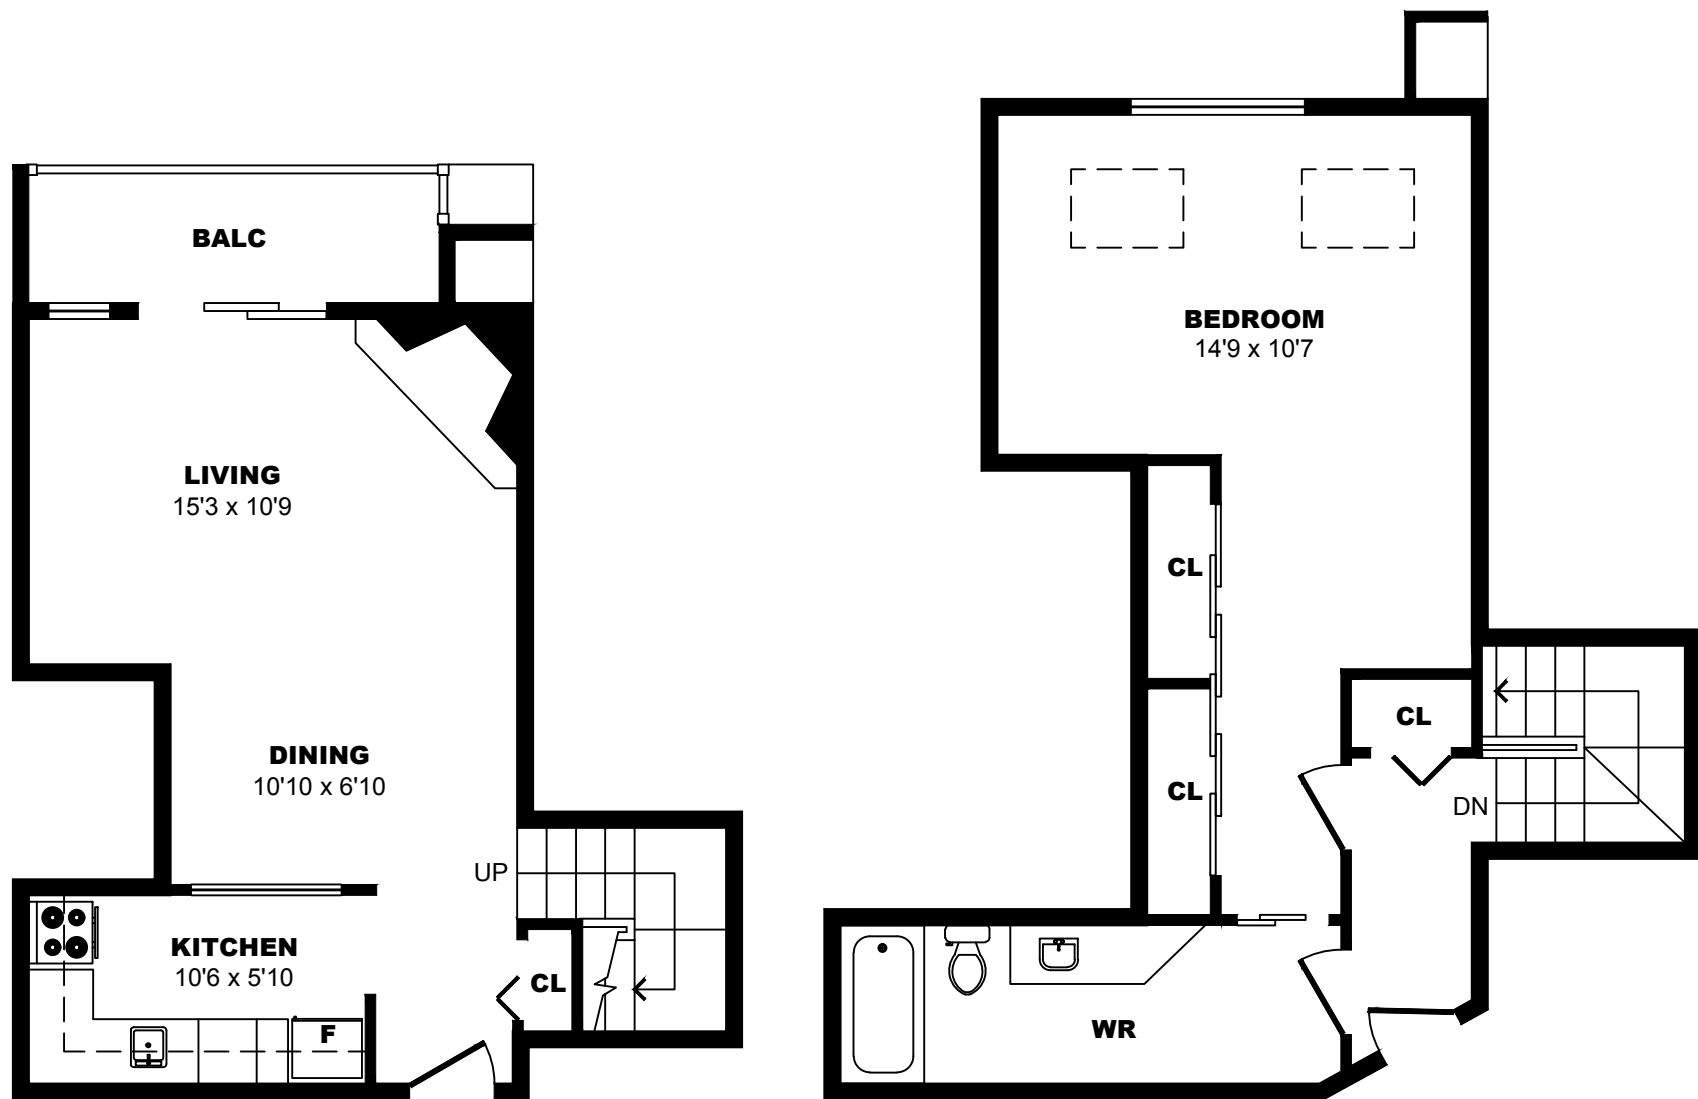

9100 Bonaventure Dr SE, Calgary - 1 Bdrm B, 1270sf

All dimensions are approximate. Sizes and specifications are subject to change without notice E. & O. E.
 All illustrations are artist's concept. Actual usable floor space may vary slightly from stated floor area.

9100 Bonaventure Dr SE, Calgary - 1 Bdrm C, 960sf

All dimensions are approximate. Sizes and specifications are subject to change without notice E. & O. E.
 All illustrations are artist's concept. Actual usable floor space may vary slightly from stated floor area.

9100 Bonaventure Dr SE, Calgary - 1 Bdrm D, 930sf

All dimensions are approximate. Sizes and specifications are subject to change without notice E. & O. E.
All illustrations are artist's concept. Actual usable floor space may vary slightly from stated floor area.

9100 Bonaventure Dr SE, Calgary - 1 Bdrm E, 870sf

All dimensions are approximate. Sizes and specifications are subject to change without notice E. & O. E.
 All illustrations are artist's concept. Actual usable floor space may vary slightly from stated floor area.