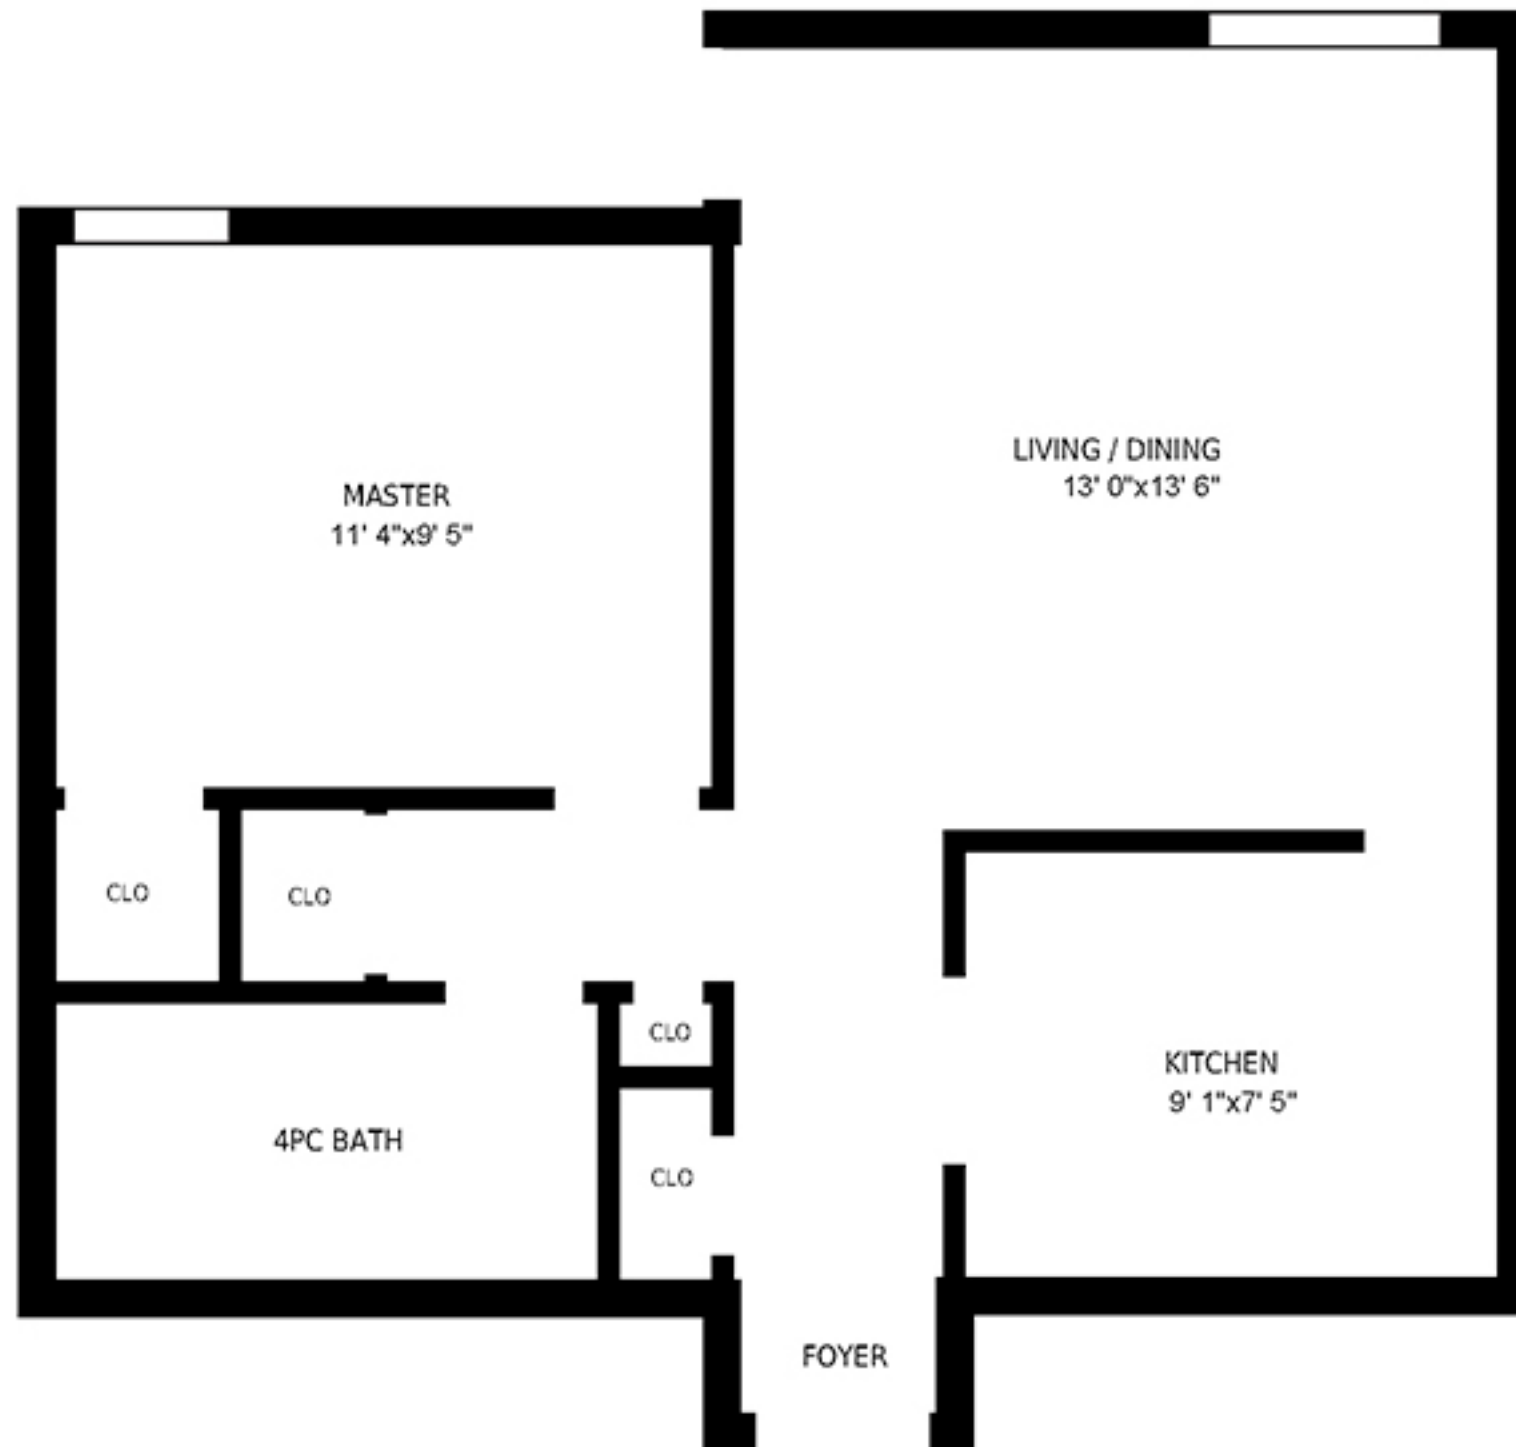

600 1 Street NE, Calgary, AB - 1 Bdrm B, 658 sf

All dimensions are approximate. Sizes and specifications are subject to change without notice E. & O. E.
All illustrations are artist's concept. Actual usable floor space may vary slightly from stated floor area.

600 1 Street NE, Calgary, AB - 1 Bdrm A, 534 sf

All dimensions are approximate. Sizes and specifications are subject to change without notice E. & O. E.
All illustrations are artist's concept. Actual usable floor space may vary slightly from stated floor area.