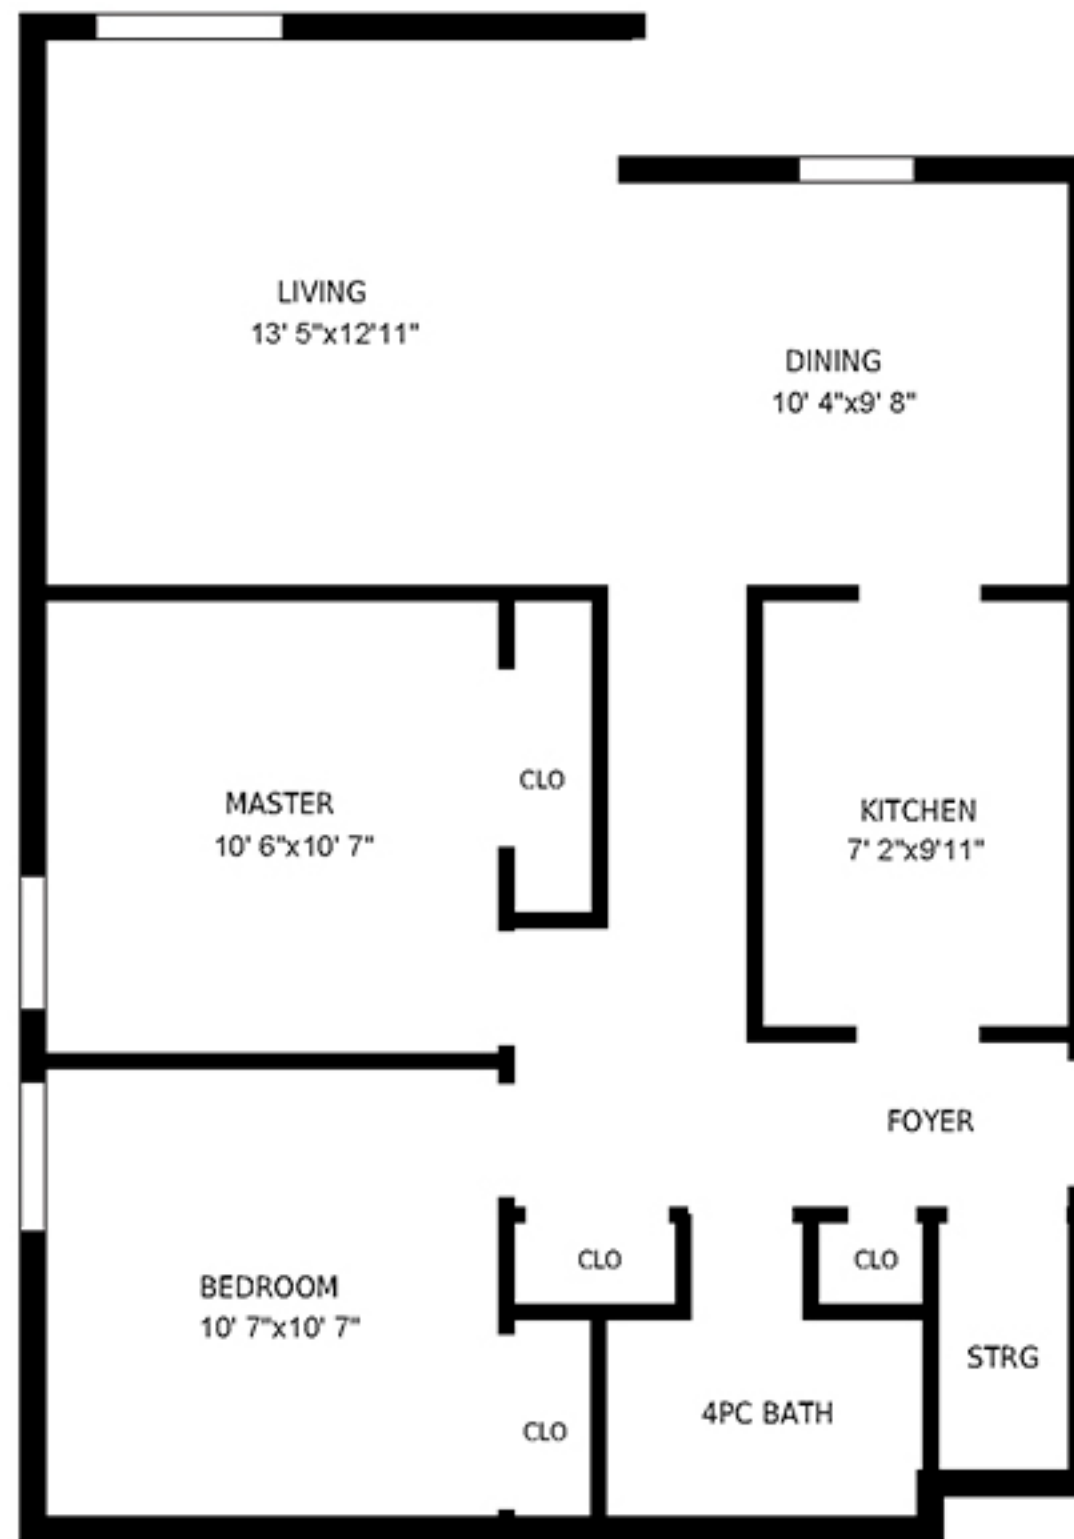

600 1 Street NE, Calgary, AB - 1 Bdrm B, 658 sf

All dimensions are approximate. Sizes and specifications are subject to change without notice E. & O. E.
All illustrations are artist's concept. Actual usable floor space may vary slightly from stated floor area.

600 1 Street NE, Calgary, AB - 1 Bdrm A, 534 sf

All dimensions are approximate. Sizes and specifications are subject to change without notice E. & O. E.
All illustrations are artist's concept. Actual usable floor space may vary slightly from stated floor area.

600 1 Street NE, Calgary, AB - 2 Bdrm, 836 sf

All dimensions are approximate. Sizes and specifications are subject to change without notice E. & O. E.
All illustrations are artist's concept. Actual usable floor space may vary slightly from stated floor area.