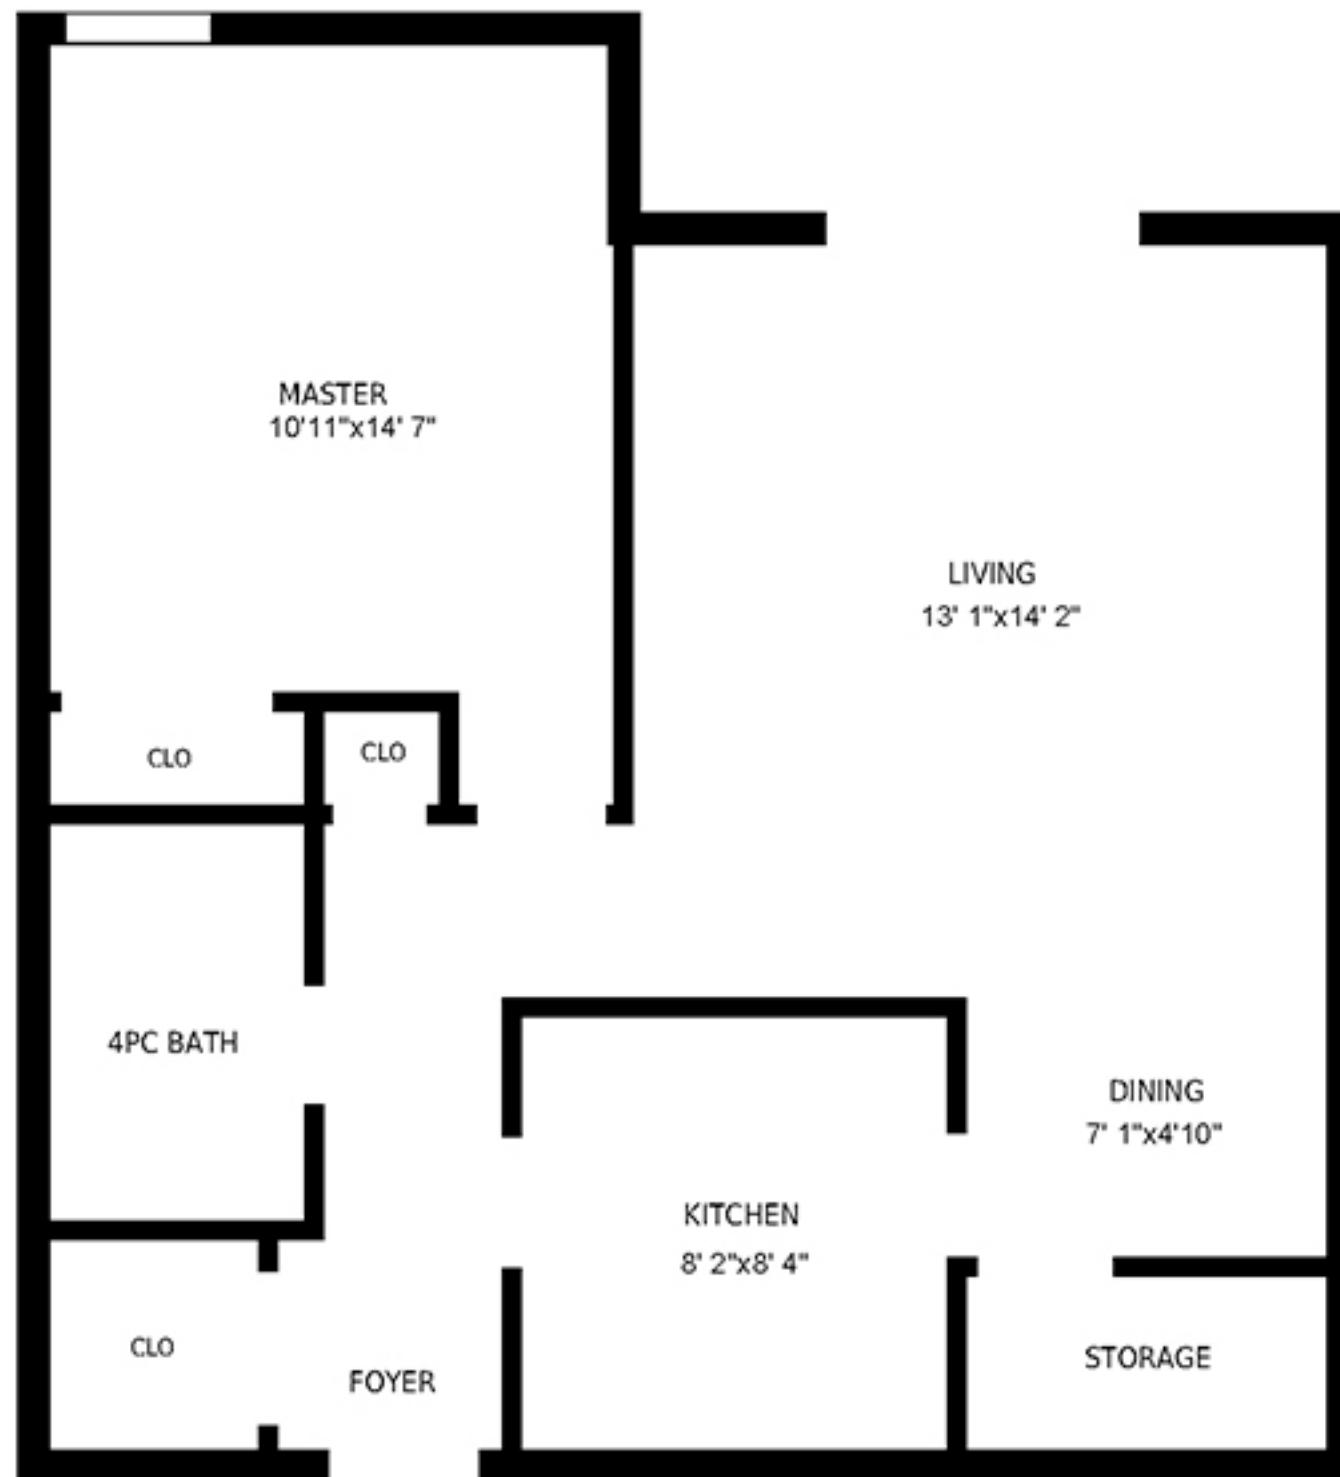

600 1 Street NE, Calgary, AB - 1 Bdrm A, 534 sf

All dimensions are approximate. Sizes and specifications are subject to change without notice E. & O. E.
All illustrations are artist's concept. Actual usable floor space may vary slightly from stated floor area.

600 1 Street NE, Calgary, AB - 1 Bdrm B, 658 sf

All dimensions are approximate. Sizes and specifications are subject to change without notice E. & O. E.
All illustrations are artist's concept. Actual usable floor space may vary slightly from stated floor area.