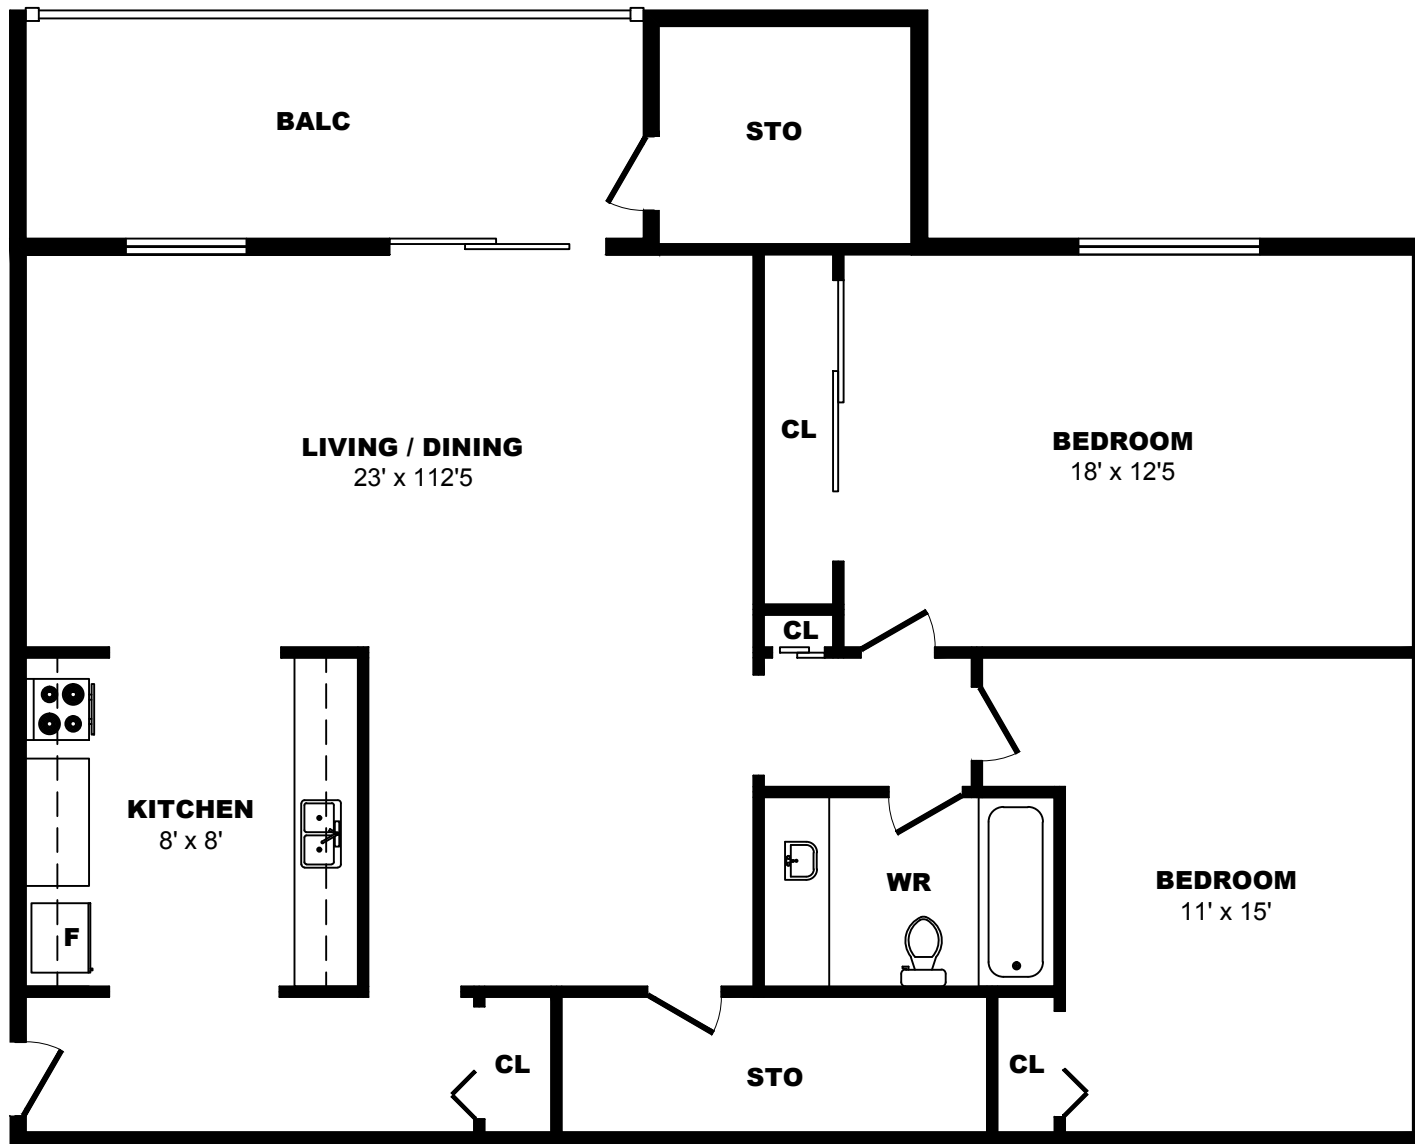

4902 Queen St, Regina - 1 Bdrm A, 660sf

All dimensions are approximate. Sizes and specifications are subject to change without notice E. & O. E. All illustrations are artist's concept. Actual usable floor space may vary slightly from stated floor area.

4902 Queen St, Regina - 2 Bdrm B, 850sf

All dimensions are approximate. Sizes and specifications are subject to change without notice E. & O. E.
 All illustrations are artist's concept. Actual usable floor space may vary slightly from stated floor area.

4902 Queen St, Regina - 2 Bdrm A, 1270sf

All dimensions are approximate. Sizes and specifications are subject to change without notice E. & O. E.
 All illustrations are artist's concept. Actual usable floor space may vary slightly from stated floor area.