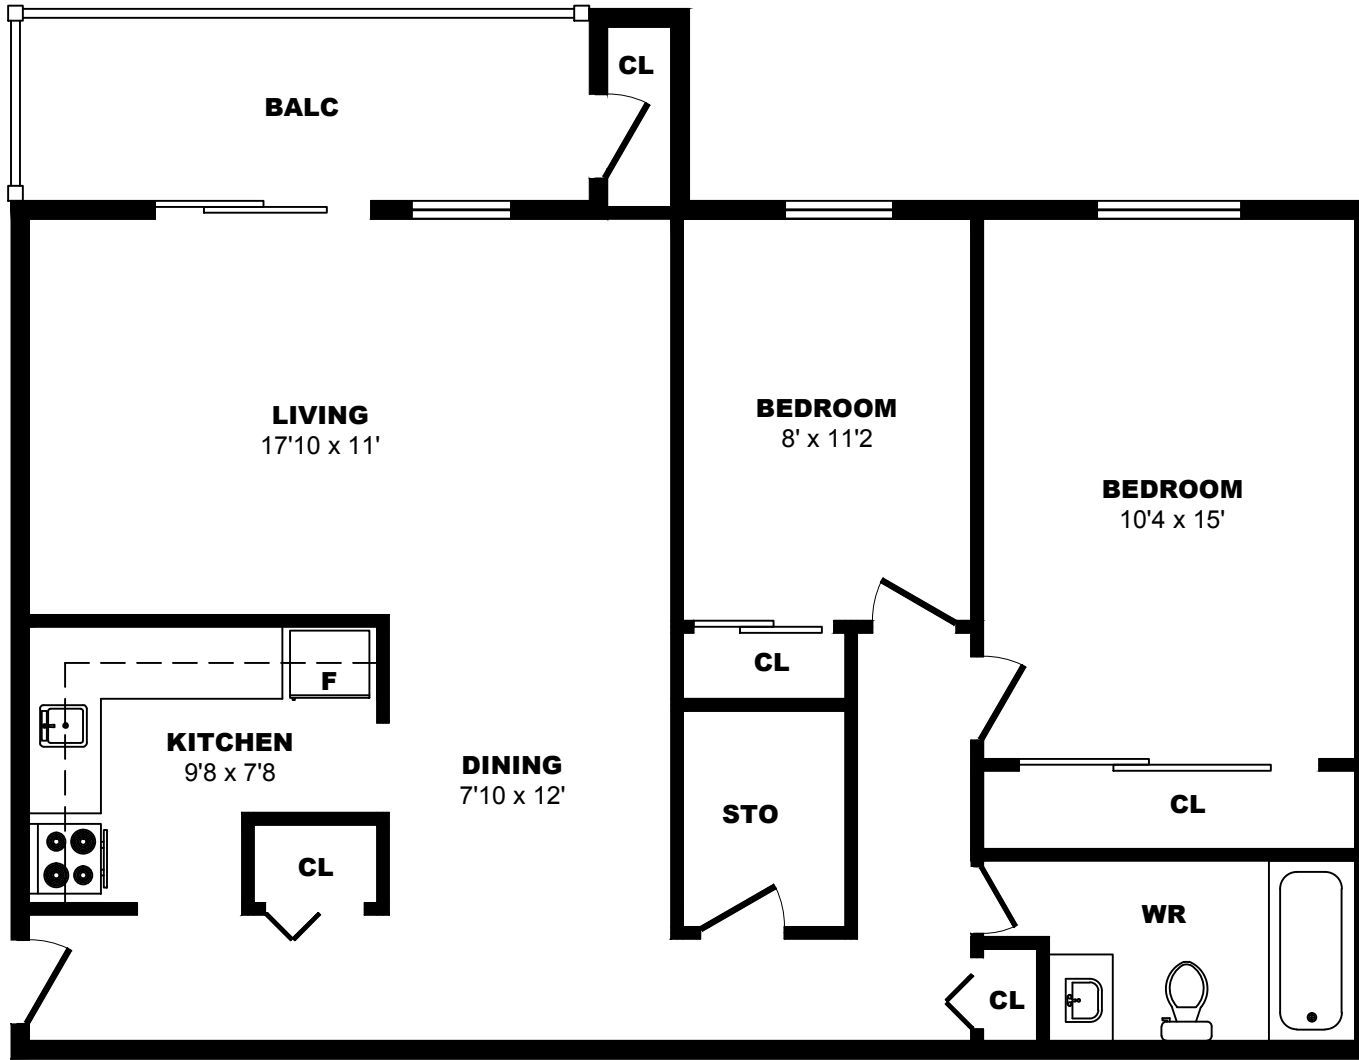

4902 Queen St, Regina - 1 Bdrm A, 660sf

All dimensions are approximate. Sizes and specifications are subject to change without notice E. & O. E. All illustrations are artist's concept. Actual usable floor space may vary slightly from stated floor area.

4902 Queen St, Regina - 2 Bdrm B, 850sf

All dimensions are approximate. Sizes and specifications are subject to change without notice E. & O. E.
 All illustrations are artist's concept. Actual usable floor space may vary slightly from stated floor area.

4902 Queen St, Regina - 2 Bdrm A, 1270sf

All dimensions are approximate. Sizes and specifications are subject to change without notice E. & O. E.
 All illustrations are artist's concept. Actual usable floor space may vary slightly from stated floor area.