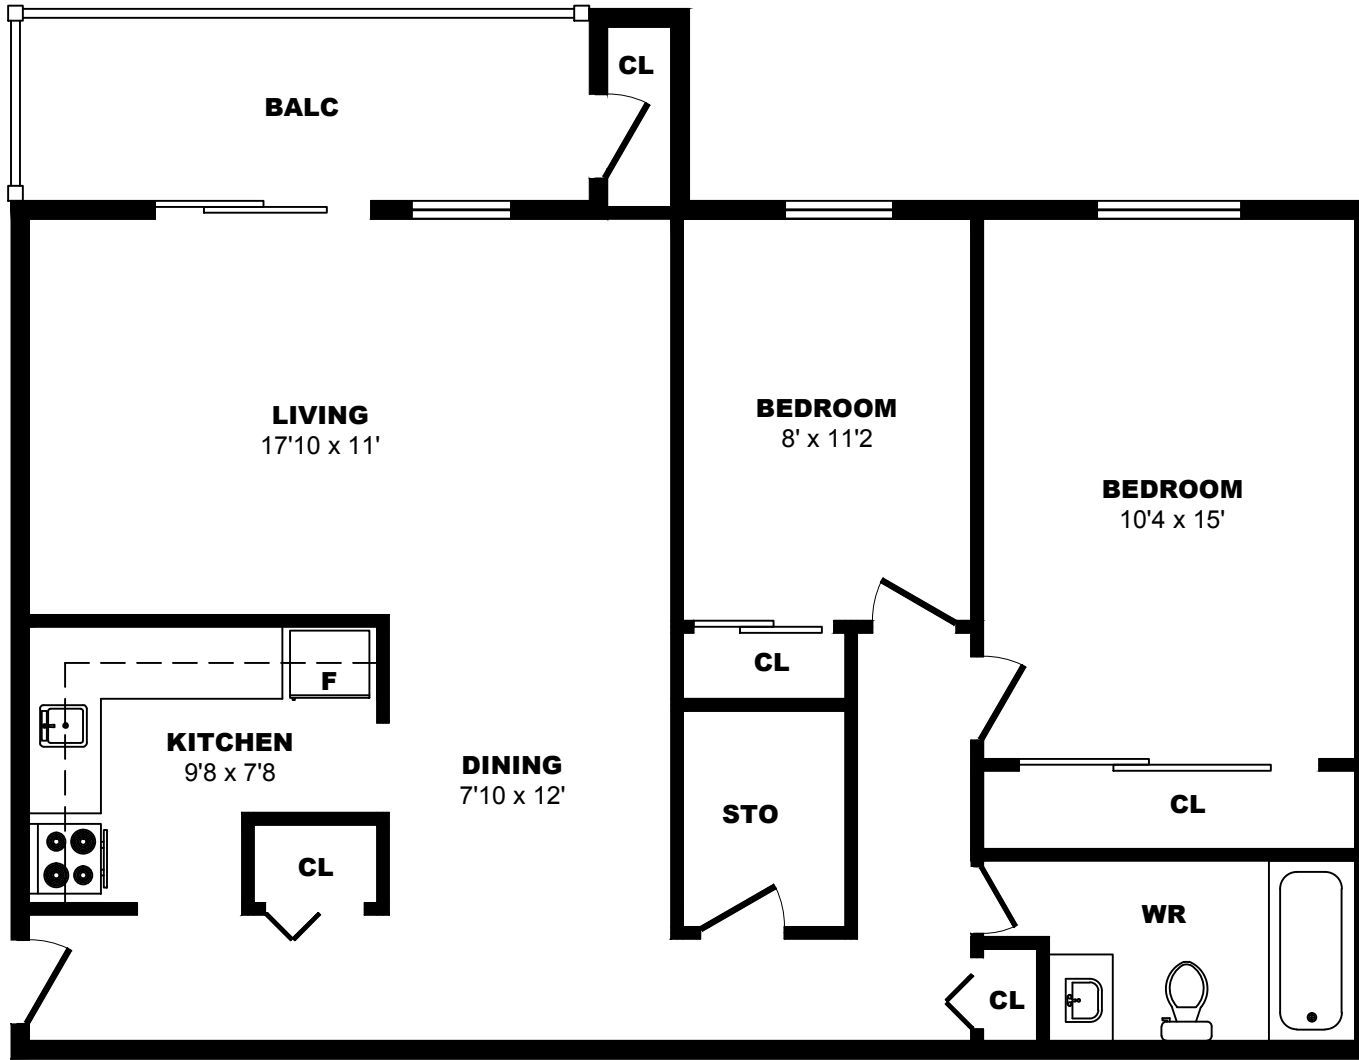

4902 Queen St, Regina - 2 Bdrm A, 1270sf

All dimensions are approximate. Sizes and specifications are subject to change without notice E. & O. E.
 All illustrations are artist's concept. Actual usable floor space may vary slightly from stated floor area.

4902 Queen St, Regina - 2 Bdrm B, 850sf

All dimensions are approximate. Sizes and specifications are subject to change without notice E. & O. E.
 All illustrations are artist's concept. Actual usable floor space may vary slightly from stated floor area.