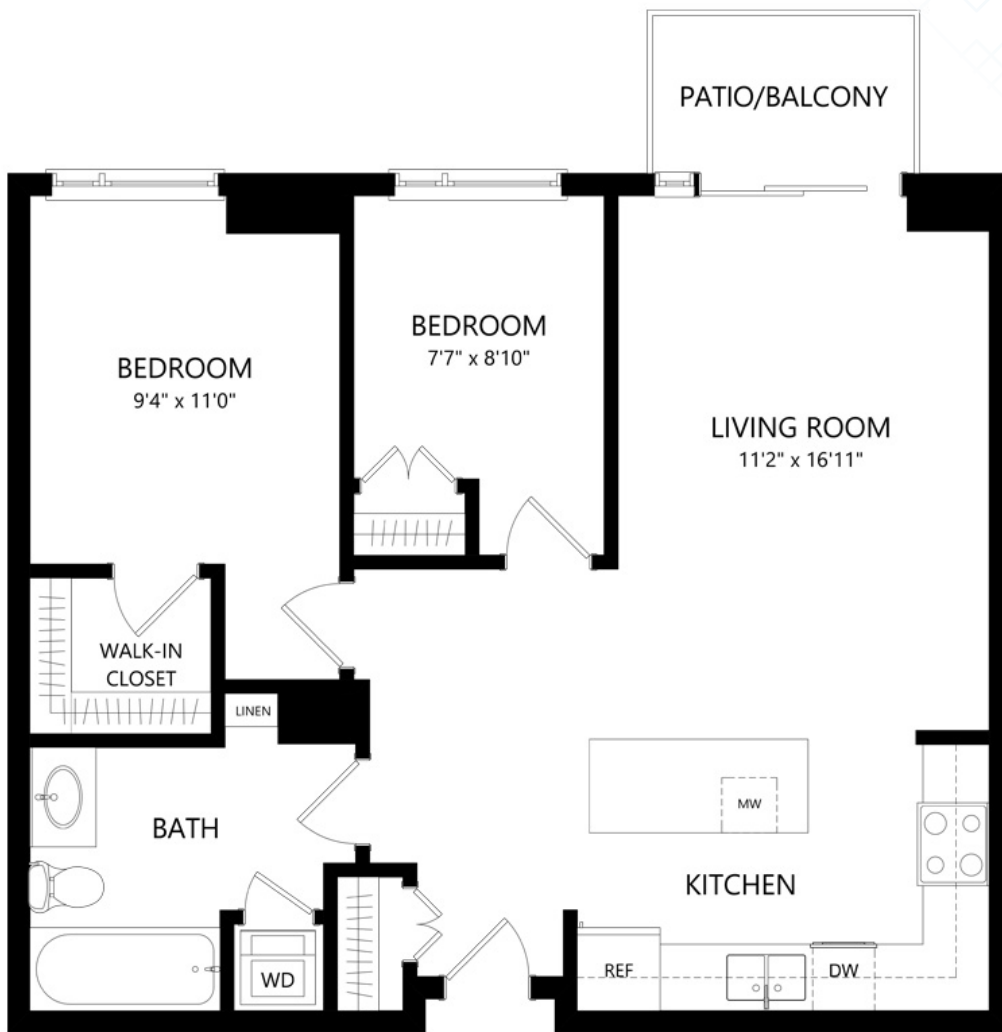

F1

2 Bedroom, 1 Bath
785 sq.ft.

19 TWENTY

CANADIAN APARTMENT
PROPERTIES • REIT

Renderings are an artist's conception and are intended only as a general reference. Features, materials, finishes, and layout of subject unit may be different than shown.

F3

2 Bedroom, 1 Bath
789 sq.ft.

19 TWENTY

CANADIAN APARTMENT
PROPERTIES • REIT

Renderings are an artist's conception and are intended only as a general reference. Features, materials, finishes, and layout of subject unit may be different than shown.

11

2 Bedroom, 2 Bath
847 sq.ft.

19 TWENTY

CANADIAN APARTMENT
PROPERTIES • REIT

Renderings are an artist's conception and are intended only as a general reference. Features, materials, finishes, and layout of subject unit may be different than shown.

12

2 Bedroom, 2 Bath
890 sq.ft.

19 TWENTY

CANADIAN APARTMENT
PROPERTIES • REIT

Renderings are an artist's conception and are intended only as a general reference. Features, materials, finishes, and layout of subject unit may be different than shown.