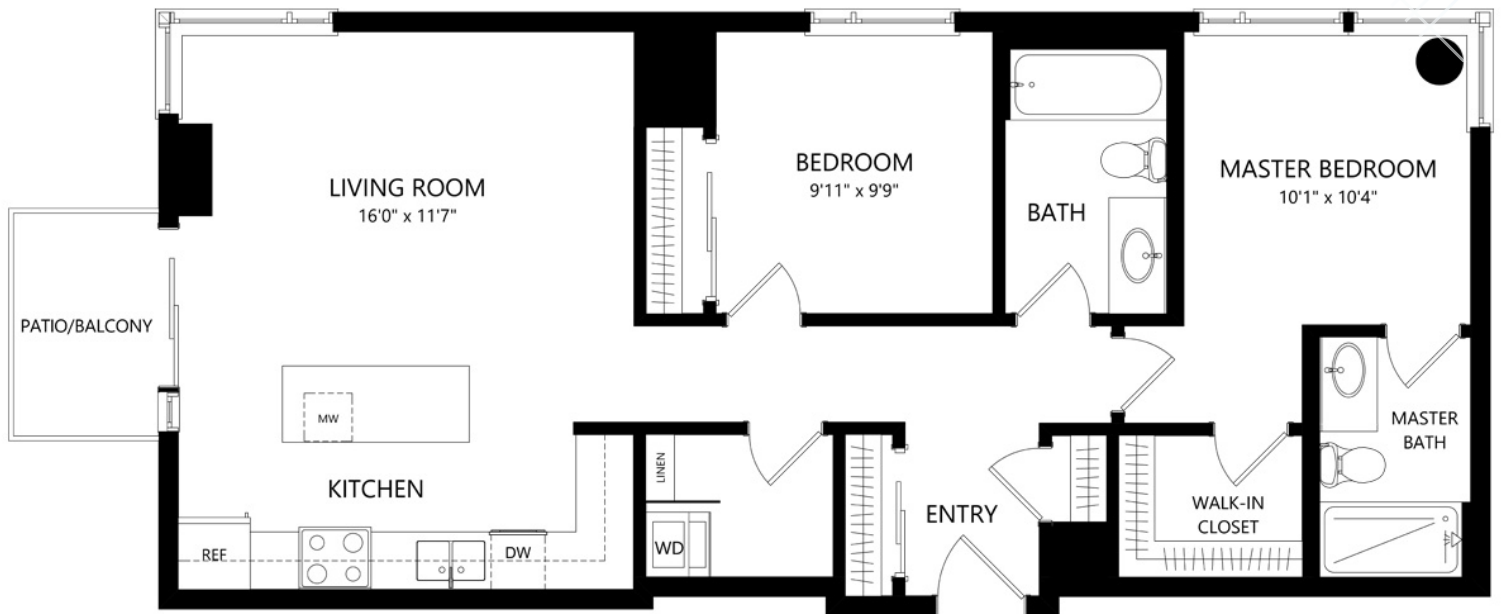

15

2 Bedroom, 2 Bath
976 sq.ft.

19 TWENTY

CANADIAN APARTMENT
PROPERTIES • REIT

Renderings are an artist's conception and are intended only as a general reference. Features, materials, finishes, and layout of subject unit may be different than shown.