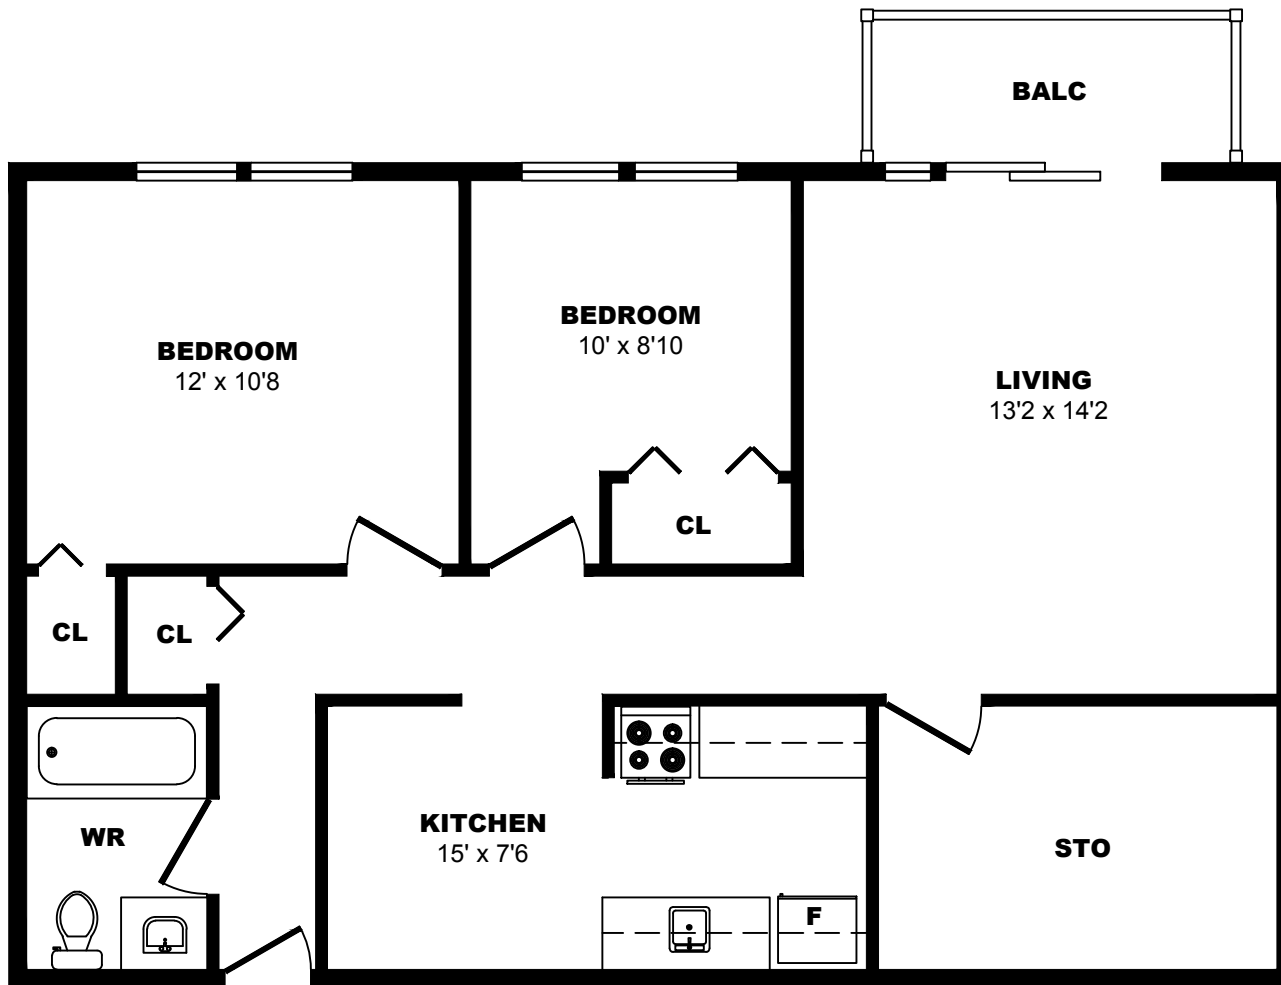

790 Dominion Road, Saanich - 1 Bdrm A, 570sf

All dimensions are approximate. Sizes and specifications are subject to change without notice E. & O. E.
 All illustrations are artist's concept. Actual usable floor space may vary slightly from stated floor area.

790 Dominion Road, Saanich - 2 Bdrm A, 690sf

All dimensions are approximate. Sizes and specifications are subject to change without notice E. & O. E.
All illustrations are artist's concept. Actual usable floor space may vary slightly from stated floor area.

790 Dominion Road, Saanich - 2 Bdrm B, 760sf

All dimensions are approximate. Sizes and specifications are subject to change without notice E. & O. E.
 All illustrations are artist's concept. Actual usable floor space may vary slightly from stated floor area.