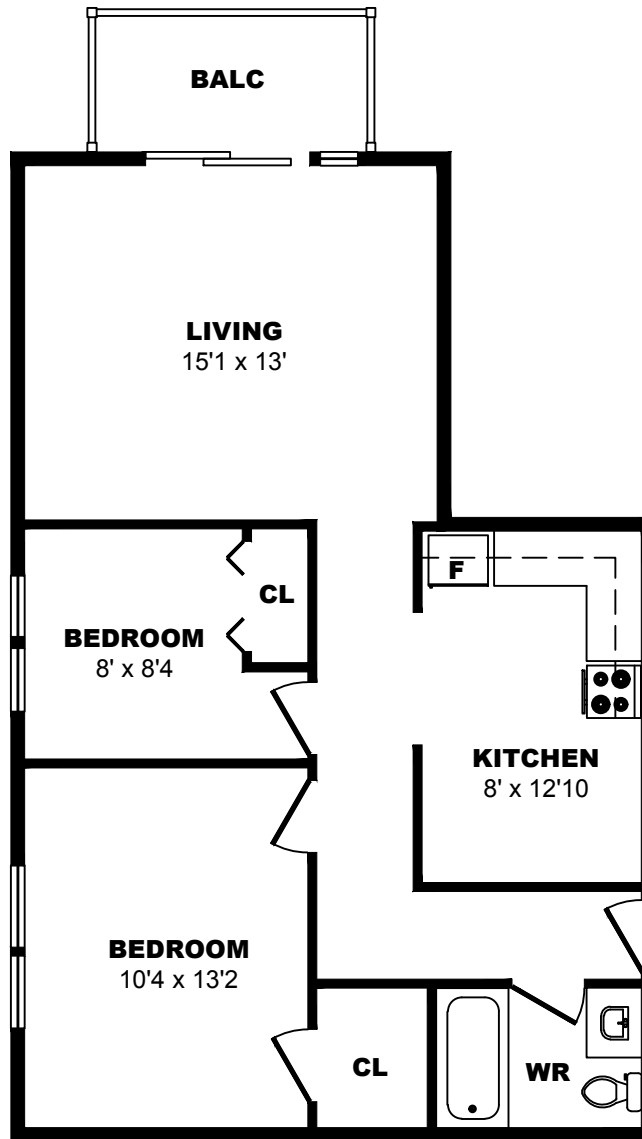

790 Dominion Road, Saanich - 1 Bdrm A, 570sf

All dimensions are approximate. Sizes and specifications are subject to change without notice E. & O. E.
 All illustrations are artist's concept. Actual usable floor space may vary slightly from stated floor area.

790 Dominion Road, Saanich - 2 Bdrm A, 690sf

All dimensions are approximate. Sizes and specifications are subject to change without notice E. & O. E.
All illustrations are artist's concept. Actual usable floor space may vary slightly from stated floor area.

790 Dominion Road, Saanich - 2 Bdrm B, 760sf

All dimensions are approximate. Sizes and specifications are subject to change without notice E. & O. E.
 All illustrations are artist's concept. Actual usable floor space may vary slightly from stated floor area.