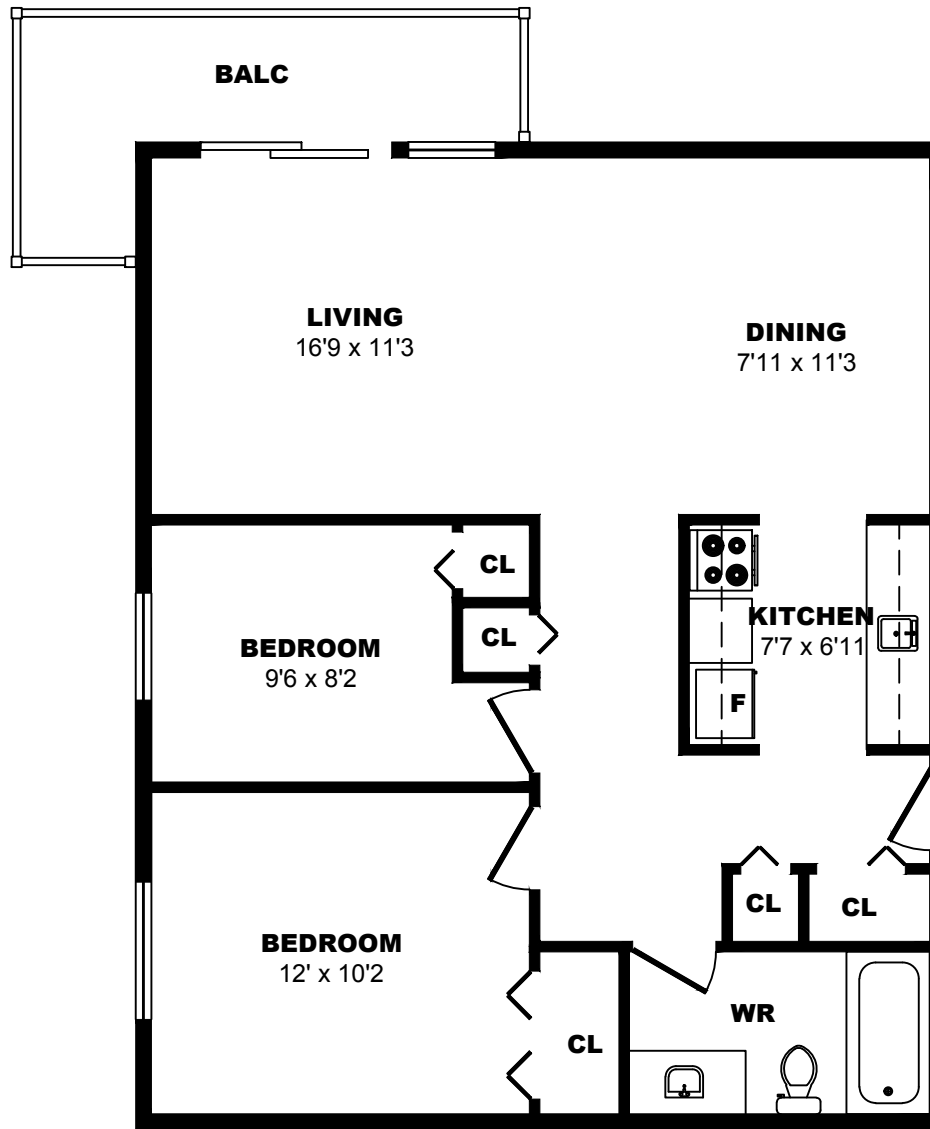

## 443 Superior Street, Victoria - Bachelor B, 500sf

All dimensions are approximate. Sizes and specifications are subject to change without notice E. & O. E.  
All illustrations are artist's concept. Actual usable floor space may vary slightly from stated floor area.

## 443 Superior Street, Victoria - 1 Bdrm A, 640sf

All dimensions are approximate. Sizes and specifications are subject to change without notice E. & O. E.  
All illustrations are artist's concept. Actual usable floor space may vary slightly from stated floor area.

## 443 Superior Street, Victoria - 2 Bdrm A, 920sf

All dimensions are approximate. Sizes and specifications are subject to change without notice E. & O. E.  
All illustrations are artist's concept. Actual usable floor space may vary slightly from stated floor area.

## 443 Superior Street, Victoria - 2 Bdrm B, 750sf

All dimensions are approximate. Sizes and specifications are subject to change without notice E. & O. E.  
All illustrations are artist's concept. Actual usable floor space may vary slightly from stated floor area.