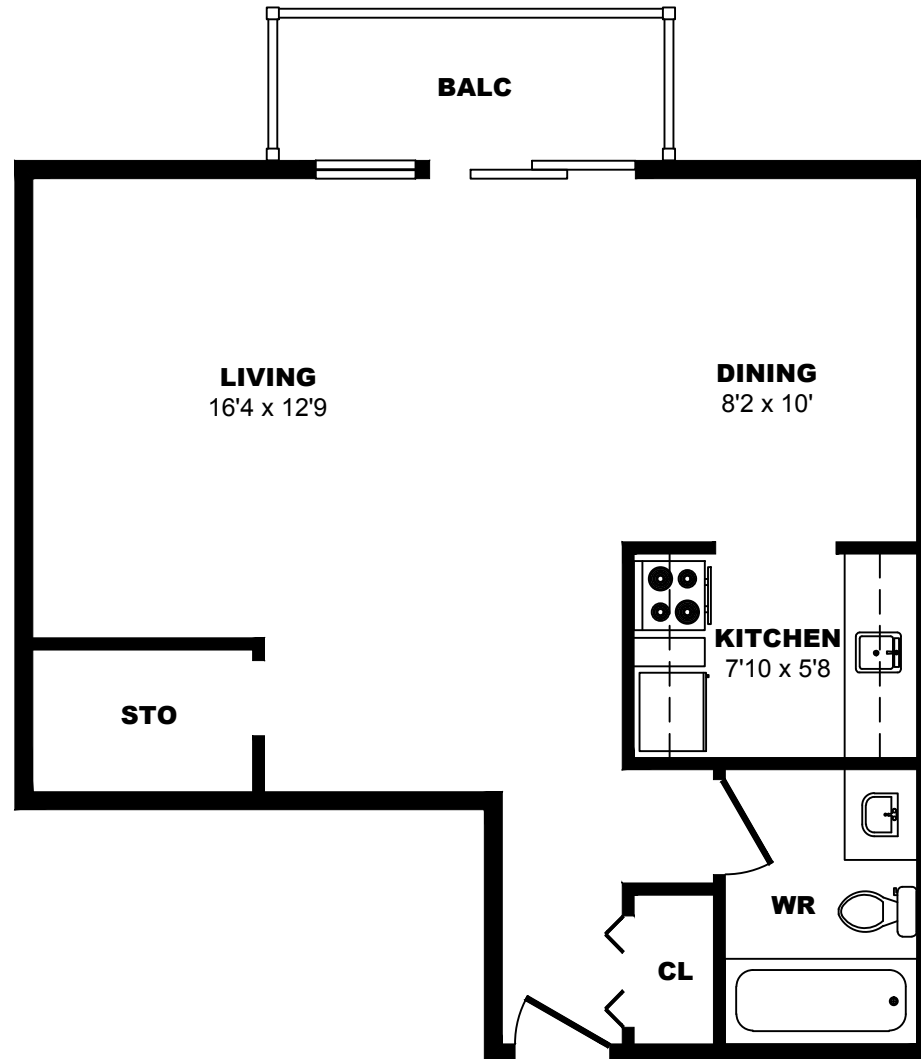

## 443 Superior Street, Victoria - Bachelor A, 400sf

All dimensions are approximate. Sizes and specifications are subject to change without notice E. & O. E.  
All illustrations are artist's concept. Actual usable floor space may vary slightly from stated floor area.

## 443 Superior Street, Victoria - Bachelor B, 500sf

All dimensions are approximate. Sizes and specifications are subject to change without notice E. & O. E.  
All illustrations are artist's concept. Actual usable floor space may vary slightly from stated floor area.

## 443 Superior Street, Victoria - 1 Bdrm A, 640sf

All dimensions are approximate. Sizes and specifications are subject to change without notice E. & O. E.  
All illustrations are artist's concept. Actual usable floor space may vary slightly from stated floor area.

## 443 Superior Street, Victoria - 2 Bdrm A, 920sf

All dimensions are approximate. Sizes and specifications are subject to change without notice E. & O. E.  
All illustrations are artist's concept. Actual usable floor space may vary slightly from stated floor area.