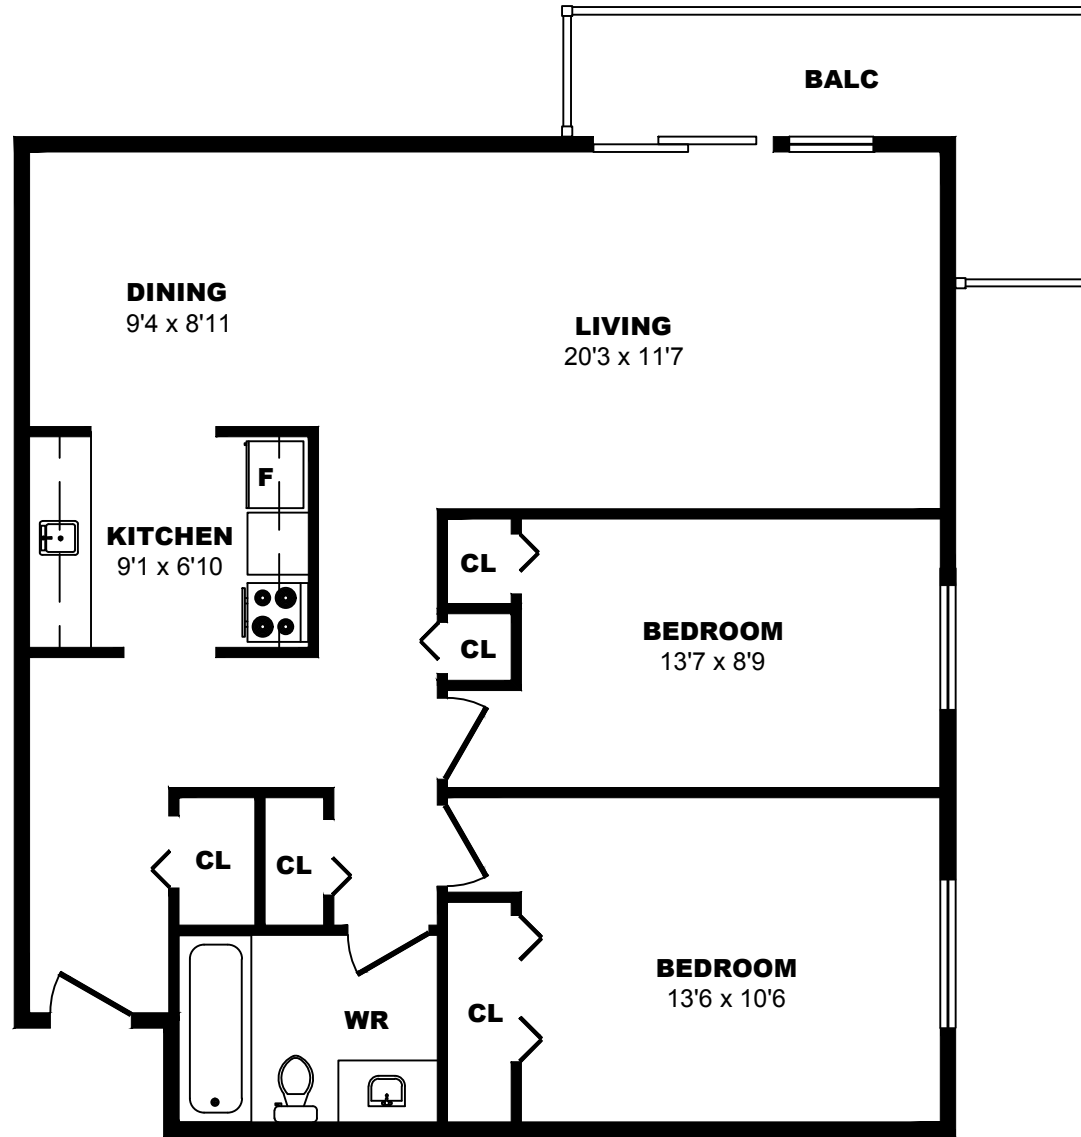

## 443 Superior Street, Victoria - Bachelor A, 400sf

All dimensions are approximate. Sizes and specifications are subject to change without notice E. & O. E.  
All illustrations are artist's concept. Actual usable floor space may vary slightly from stated floor area.

## 443 Superior Street, Victoria - Bachelor B, 500sf

All dimensions are approximate. Sizes and specifications are subject to change without notice E. & O. E.  
All illustrations are artist's concept. Actual usable floor space may vary slightly from stated floor area.

## 443 Superior Street, Victoria - 1 Bdrm A, 640sf

All dimensions are approximate. Sizes and specifications are subject to change without notice E. & O. E.  
All illustrations are artist's concept. Actual usable floor space may vary slightly from stated floor area.

## 443 Superior Street, Victoria - 2 Bdrm A, 920sf

All dimensions are approximate. Sizes and specifications are subject to change without notice E. & O. E.  
All illustrations are artist's concept. Actual usable floor space may vary slightly from stated floor area.