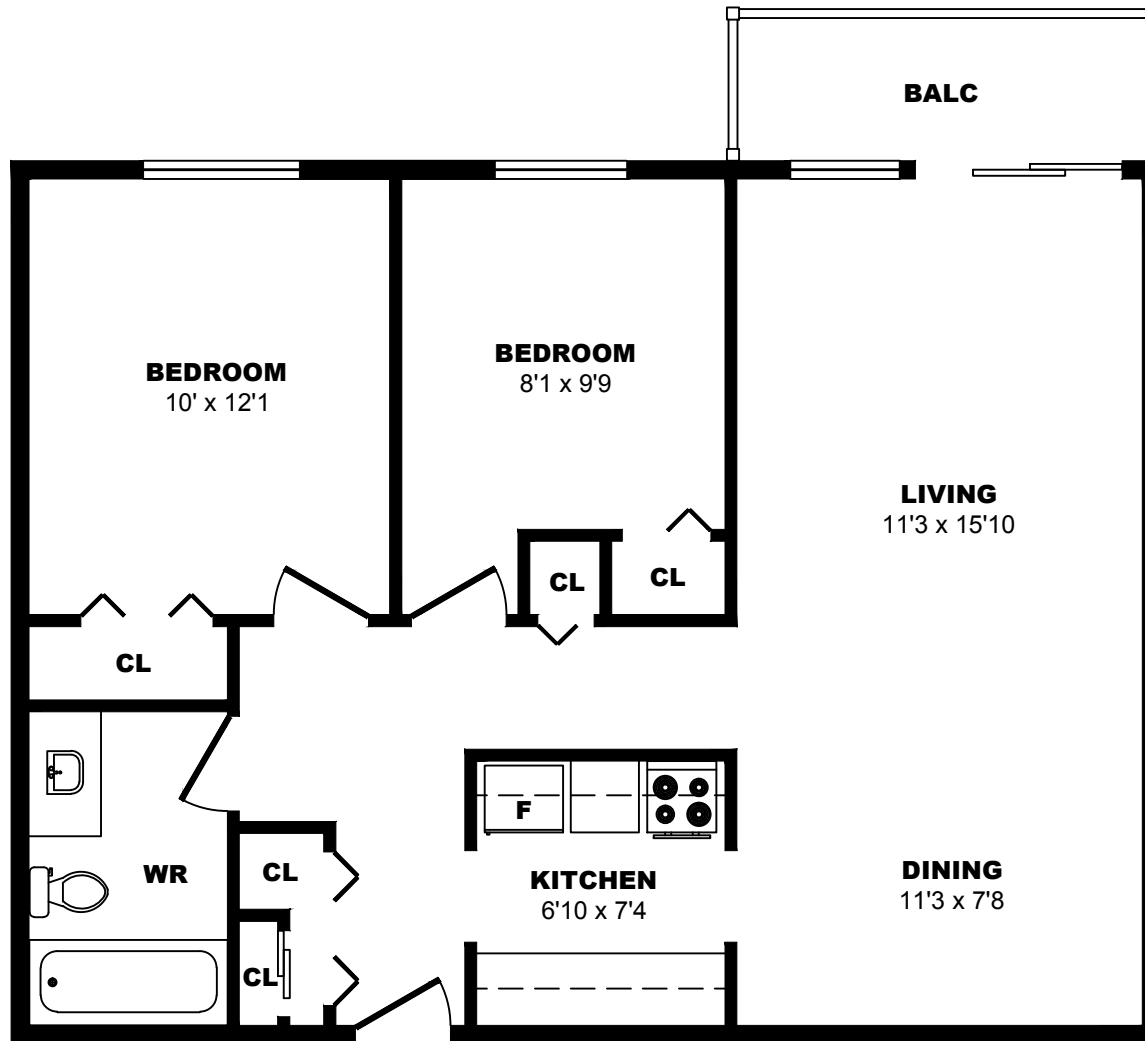

## 443 Superior Street, Victoria - 1 Bdrm A, 640sf

All dimensions are approximate. Sizes and specifications are subject to change without notice E. & O. E.  
All illustrations are artist's concept. Actual usable floor space may vary slightly from stated floor area.

## 443 Superior Street, Victoria - 2 Bdrm A, 920sf

All dimensions are approximate. Sizes and specifications are subject to change without notice E. & O. E.  
All illustrations are artist's concept. Actual usable floor space may vary slightly from stated floor area.

## 443 Superior Street, Victoria - 2 Bdrm B, 750sf

All dimensions are approximate. Sizes and specifications are subject to change without notice E. & O. E.  
All illustrations are artist's concept. Actual usable floor space may vary slightly from stated floor area.

## 443 Superior Street, Victoria - 2 Bdrm C, 730sf

All dimensions are approximate. Sizes and specifications are subject to change without notice E. & O. E.  
All illustrations are artist's concept. Actual usable floor space may vary slightly from stated floor area.