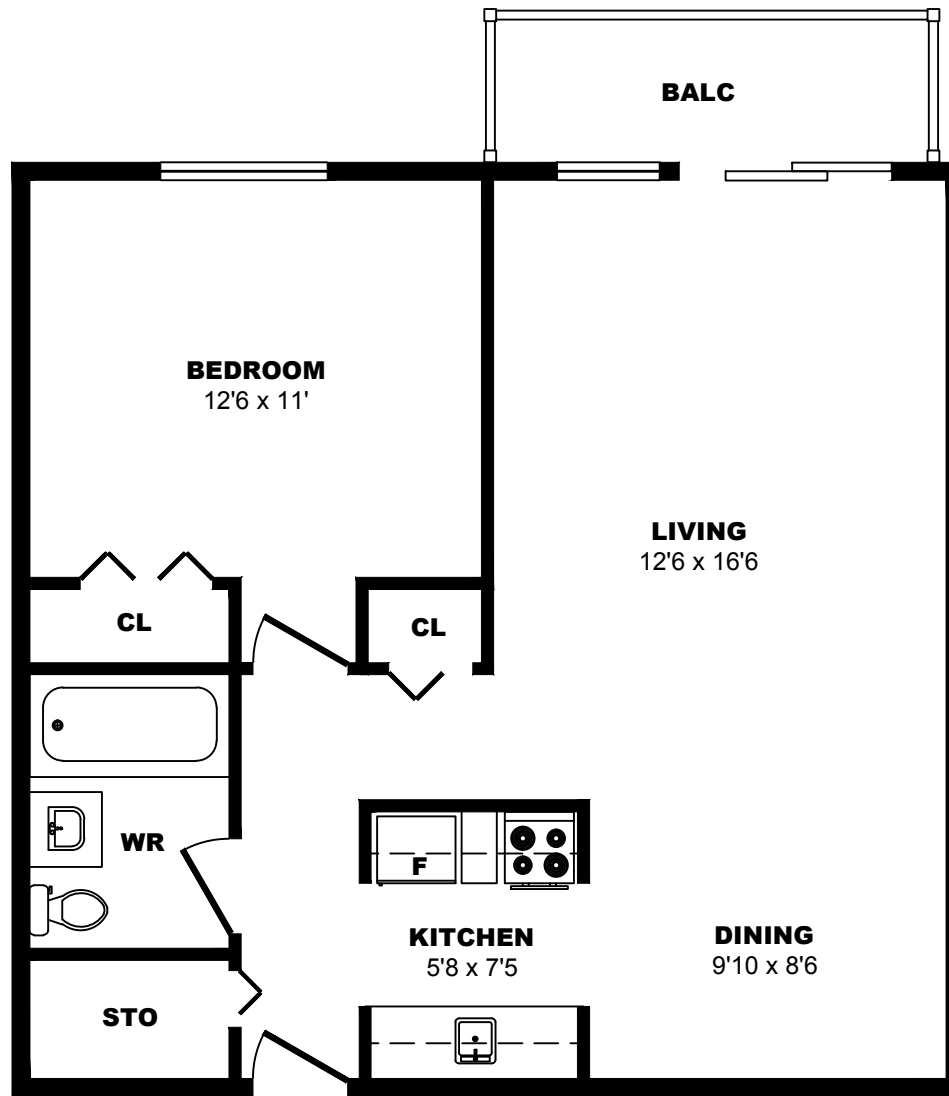

## 443 Superior Street, Victoria - Bachelor A, 400sf

All dimensions are approximate. Sizes and specifications are subject to change without notice E. & O. E.  
All illustrations are artist's concept. Actual usable floor space may vary slightly from stated floor area.

## 443 Superior Street, Victoria - Bachelor B, 500sf

All dimensions are approximate. Sizes and specifications are subject to change without notice E. & O. E.  
All illustrations are artist's concept. Actual usable floor space may vary slightly from stated floor area.

## 443 Superior Street, Victoria - 1 Bdrm A, 640sf

All dimensions are approximate. Sizes and specifications are subject to change without notice E. & O. E.  
All illustrations are artist's concept. Actual usable floor space may vary slightly from stated floor area.

## 443 Superior Street, Victoria - 2 Bdrm A, 920sf

All dimensions are approximate. Sizes and specifications are subject to change without notice E. & O. E.  
All illustrations are artist's concept. Actual usable floor space may vary slightly from stated floor area.