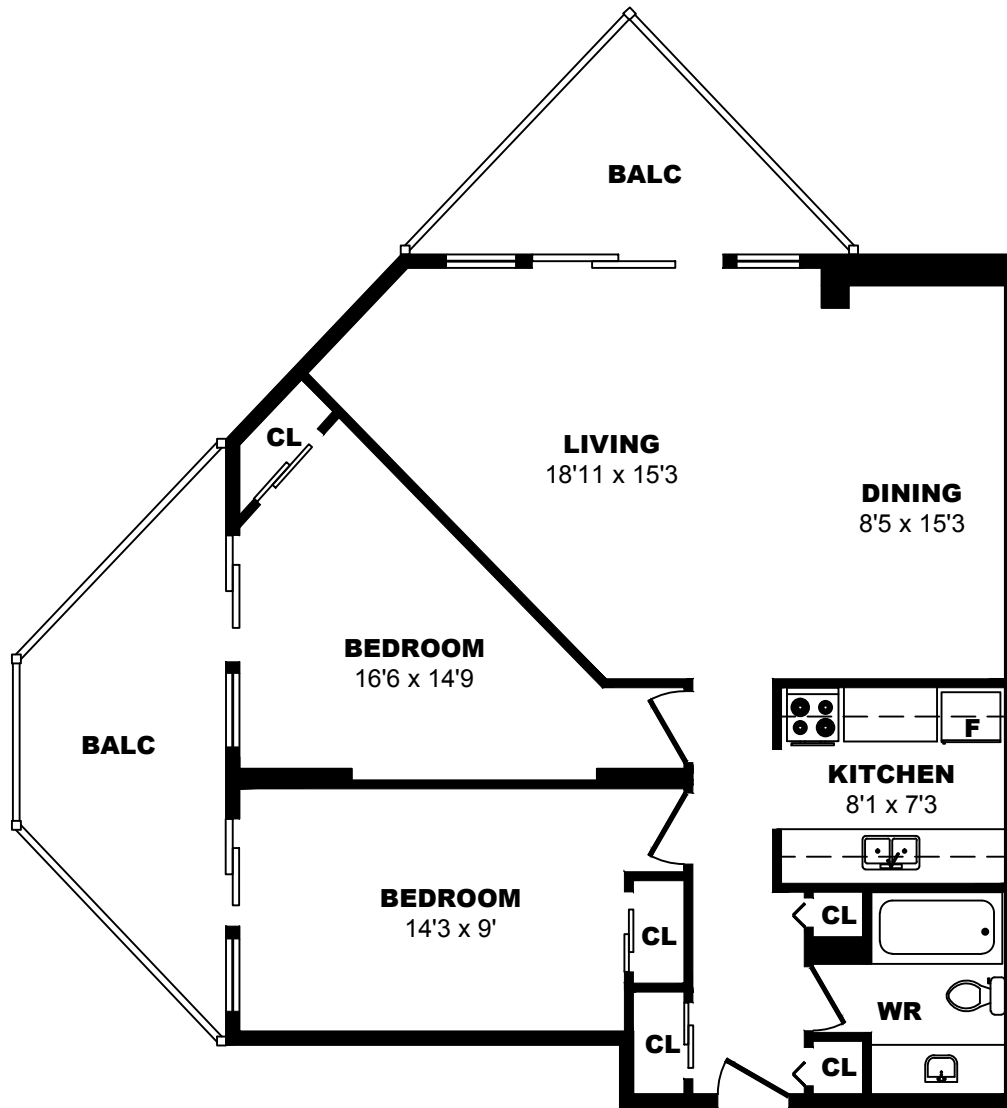

425 Simcoe Street, Victoria - 2 Bdrm F, 870sf

All dimensions are approximate. Sizes and specifications are subject to change without notice E. & O. E.
 All illustrations are artist's concept. Actual usable floor space may vary slightly from stated floor area.

425 Simcoe Street, Victoria - 2 Bdrm G, 800sf

All dimensions are approximate. Sizes and specifications are subject to change without notice E. & O. E. All illustrations are artist's concept. Actual usable floor space may vary slightly from stated floor area.

425 Simcoe Street, Victoria - 2 Bdrm H, 800sf

All dimensions are approximate. Sizes and specifications are subject to change without notice E. & O. E. All illustrations are artist's concept. Actual usable floor space may vary slightly from stated floor area.

425 Simcoe Street, Victoria - 2 Bdrm I, 820sf

All dimensions are approximate. Sizes and specifications are subject to change without notice E. & O. E. All illustrations are artist's concept. Actual usable floor space may vary slightly from stated floor area.