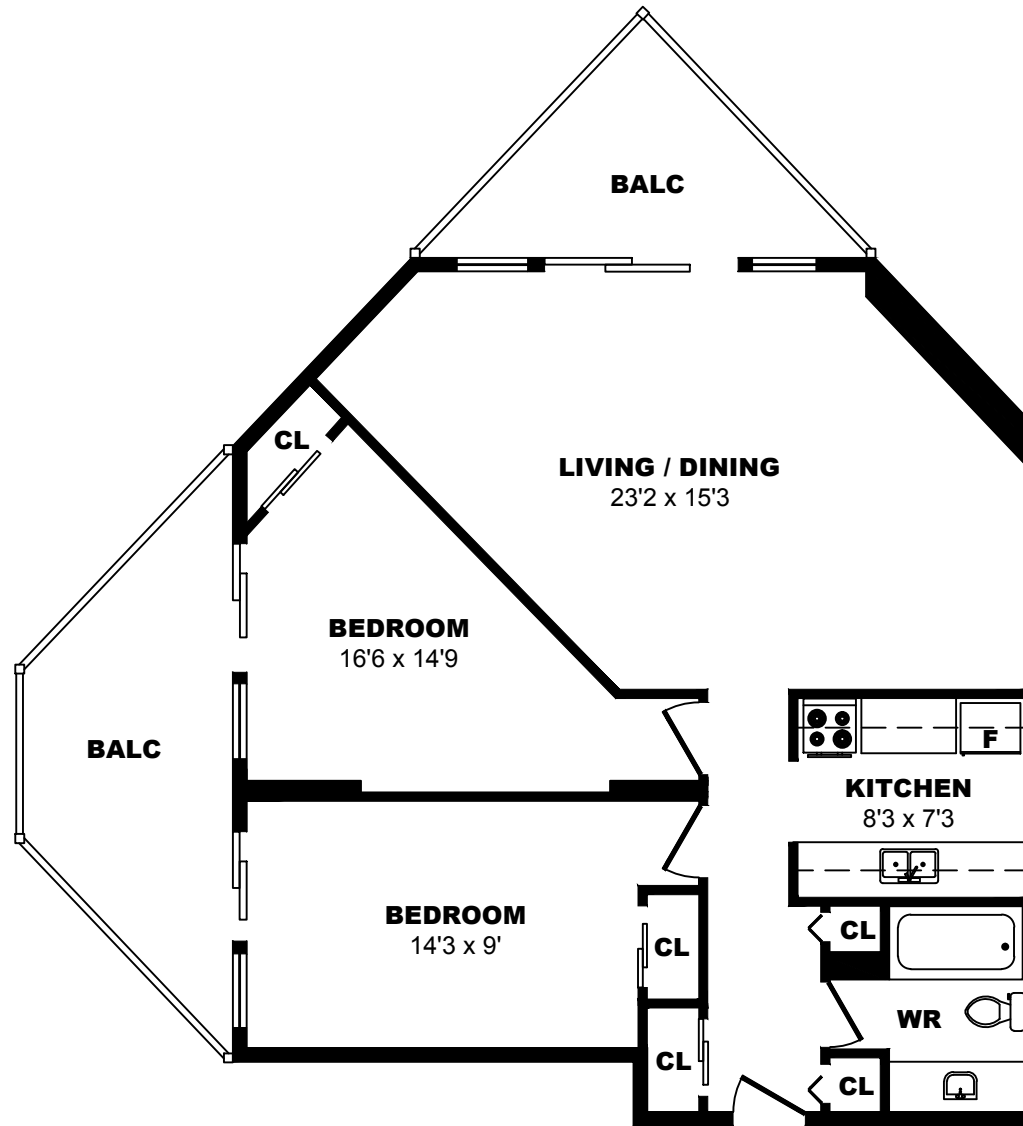

425 Simcoe Street, Victoria - 2 Bdrm D, 760sf

All dimensions are approximate. Sizes and specifications are subject to change without notice E. & O. E.
All illustrations are artist's concept. Actual usable floor space may vary slightly from stated floor area.

425 Simcoe Street, Victoria - 2 Bdrm E, 870sf

All dimensions are approximate. Sizes and specifications are subject to change without notice E. & O. E.
 All illustrations are artist's concept. Actual usable floor space may vary slightly from stated floor area.

425 Simcoe Street, Victoria - 2 Bdrm F, 870sf

All dimensions are approximate. Sizes and specifications are subject to change without notice E. & O. E.
 All illustrations are artist's concept. Actual usable floor space may vary slightly from stated floor area.

425 Simcoe Street, Victoria - 2 Bdrm G, 800sf

All dimensions are approximate. Sizes and specifications are subject to change without notice E. & O. E. All illustrations are artist's concept. Actual usable floor space may vary slightly from stated floor area.