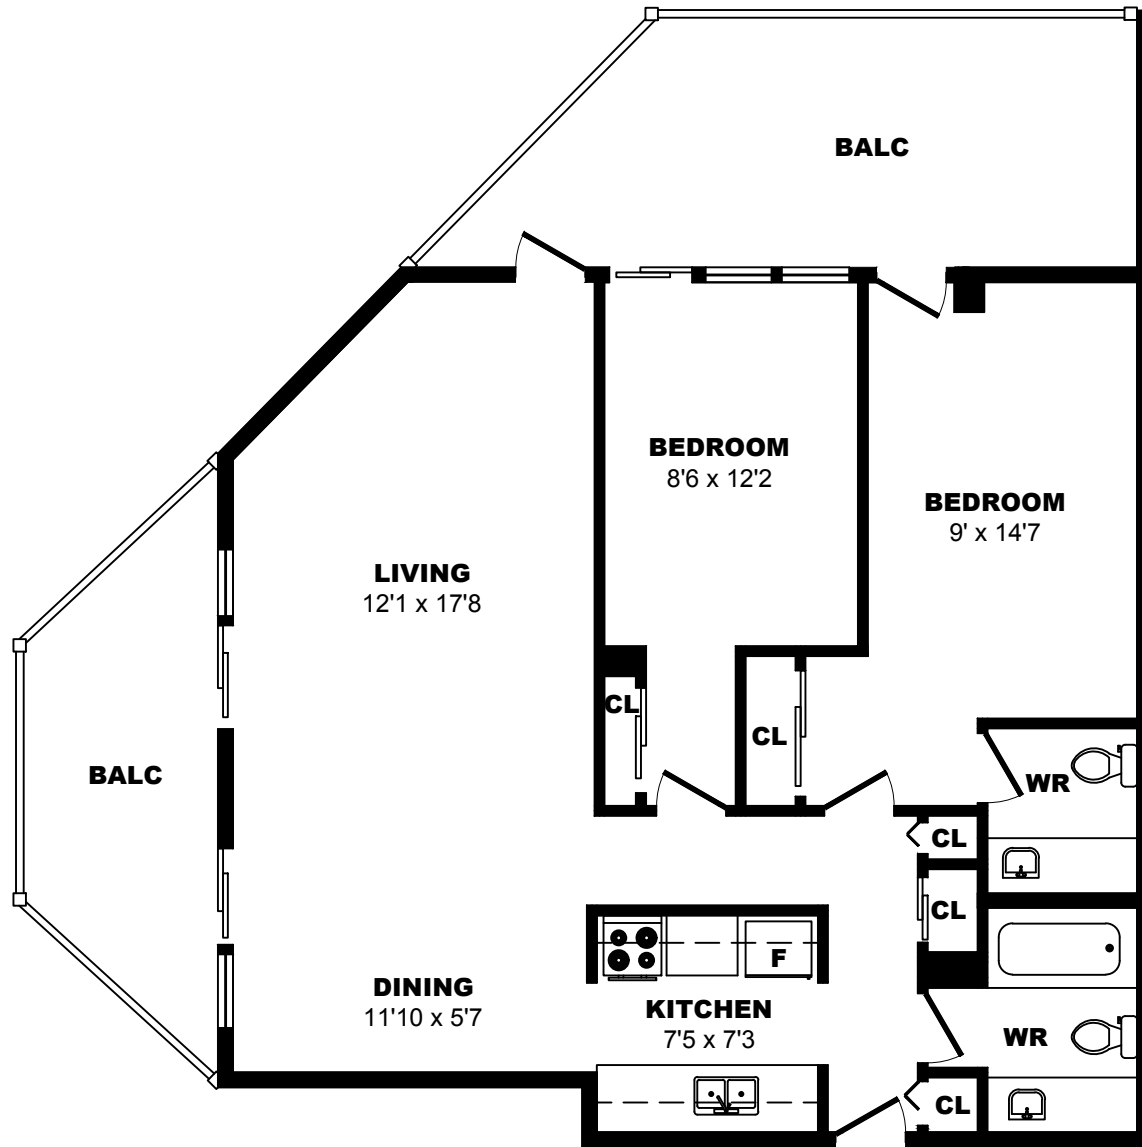

425 Simcoe Street, Victoria - 2 Bdrm S, 820sf

All dimensions are approximate. Sizes and specifications are subject to change without notice E. & O. E. All illustrations are artist's concept. Actual usable floor space may vary slightly from stated floor area.