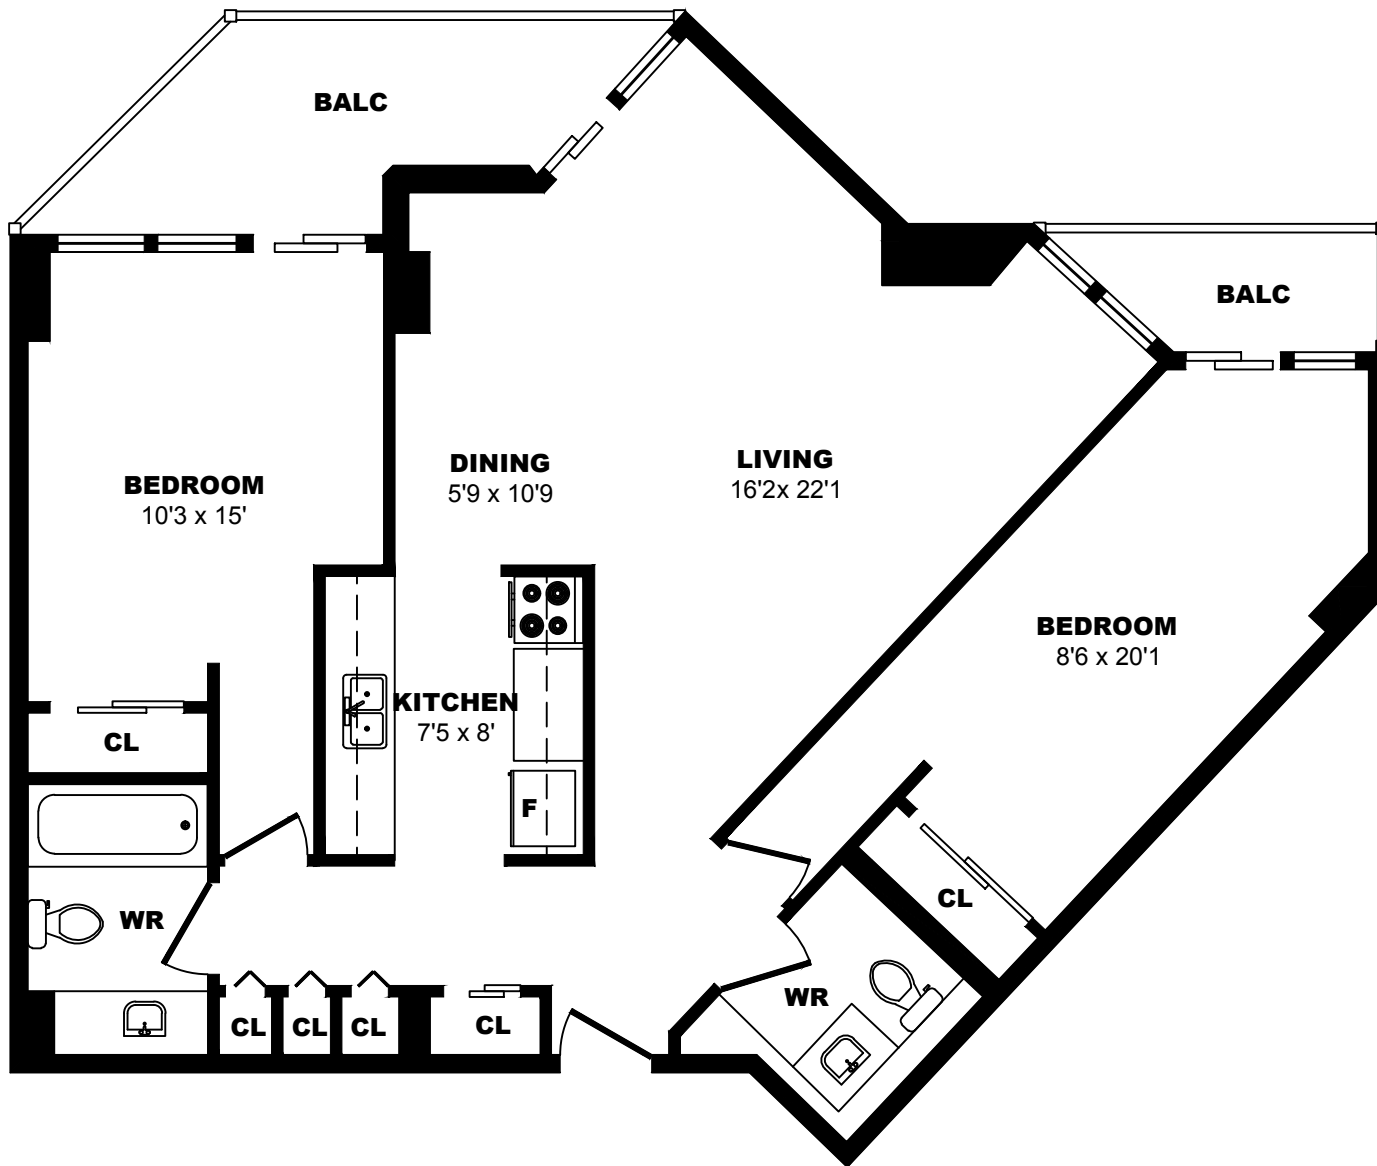

425 Simcoe Street, Victoria - 2 Bdrm J, 830sf

All dimensions are approximate. Sizes and specifications are subject to change without notice E. & O. E. All illustrations are artist's concept. Actual usable floor space may vary slightly from stated floor area.