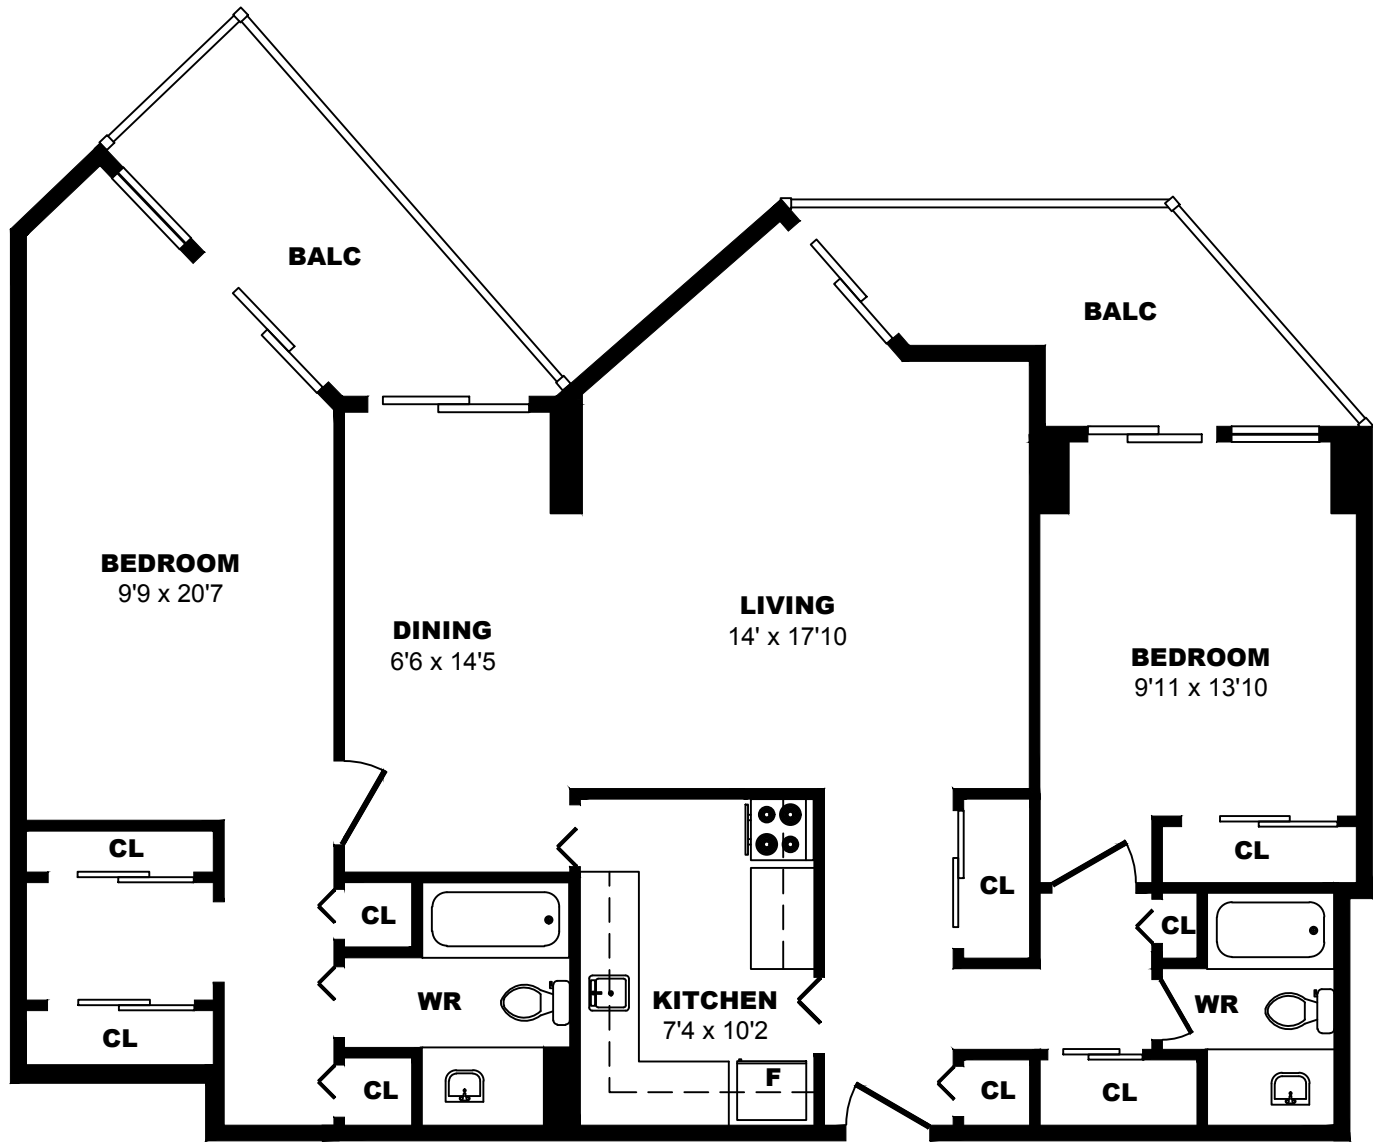

425 Simcoe Street, Victoria - 2 Bdrm Q, 1010sf

All dimensions are approximate. Sizes and specifications are subject to change without notice E. & O. E.
All illustrations are artist's concept. Actual usable floor space may vary slightly from stated floor area.