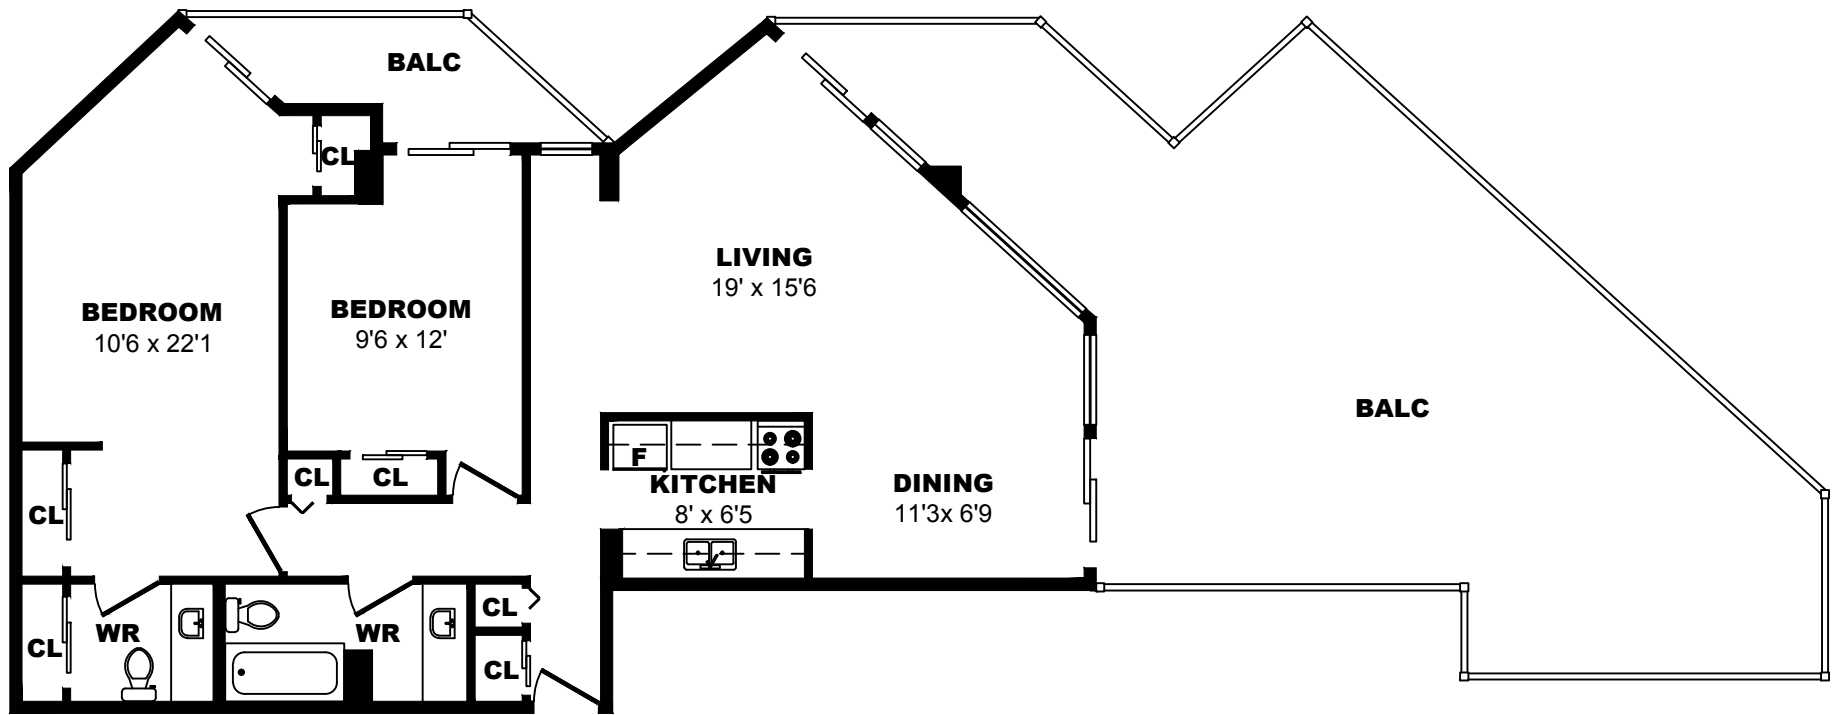

425 Simcoe Street, Victoria - 2 Bdrm K, 910sf

All dimensions are approximate. Sizes and specifications are subject to change without notice E. & O. E.
All illustrations are artist's concept. Actual usable floor space may vary slightly from stated floor area.