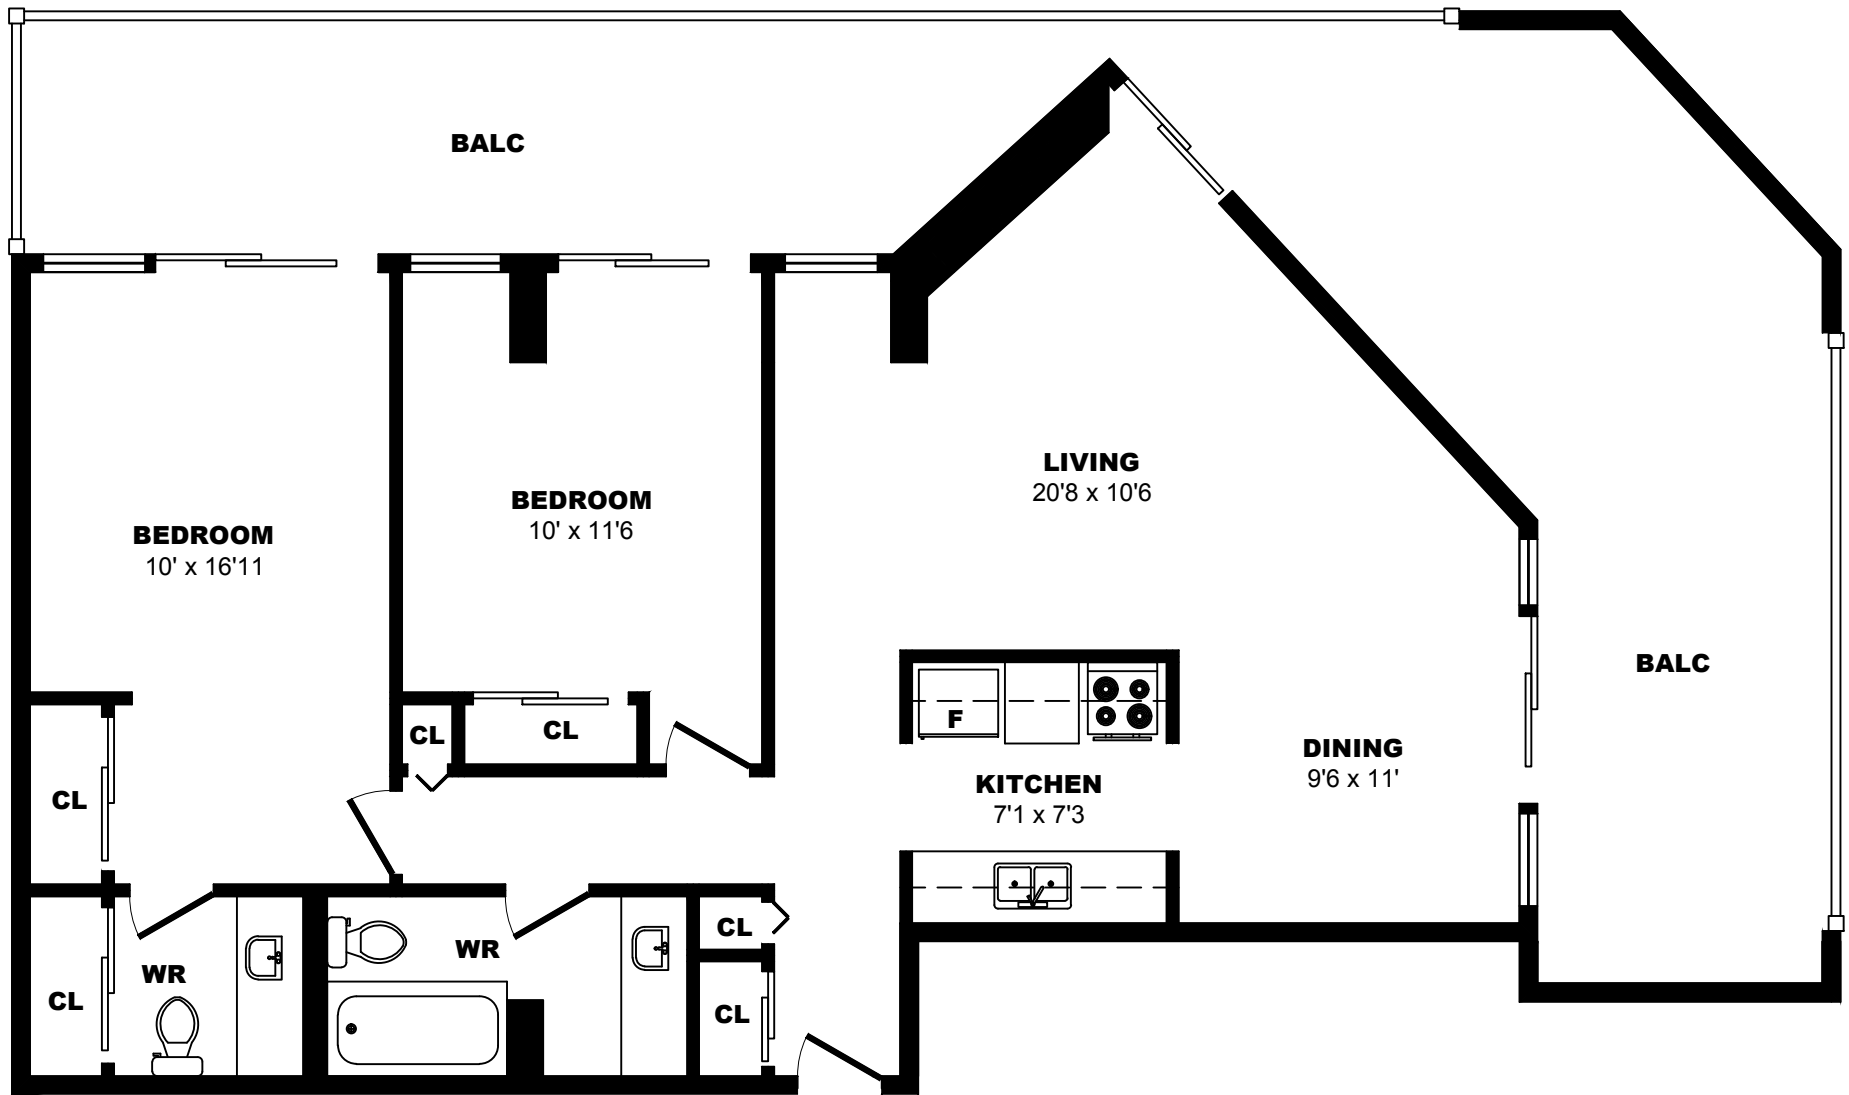

425 Simcoe Street, Victoria - 2 Bdrm A, 730sf

All dimensions are approximate. Sizes and specifications are subject to change without notice E. & O. E.
All illustrations are artist's concept. Actual usable floor space may vary slightly from stated floor area.

425 Simcoe Street, Victoria - 2 Bdrm B, 860sf

All dimensions are approximate. Sizes and specifications are subject to change without notice E. & O. E.
All illustrations are artist's concept. Actual usable floor space may vary slightly from stated floor area.

425 Simcoe Street, Victoria - 2 Bdrm C, 730sf

All dimensions are approximate. Sizes and specifications are subject to change without notice E. & O. E. All illustrations are artist's concept. Actual usable floor space may vary slightly from stated floor area.

425 Simcoe Street, Victoria - 2 Bdrm D, 760sf

All dimensions are approximate. Sizes and specifications are subject to change without notice E. & O. E.
All illustrations are artist's concept. Actual usable floor space may vary slightly from stated floor area.