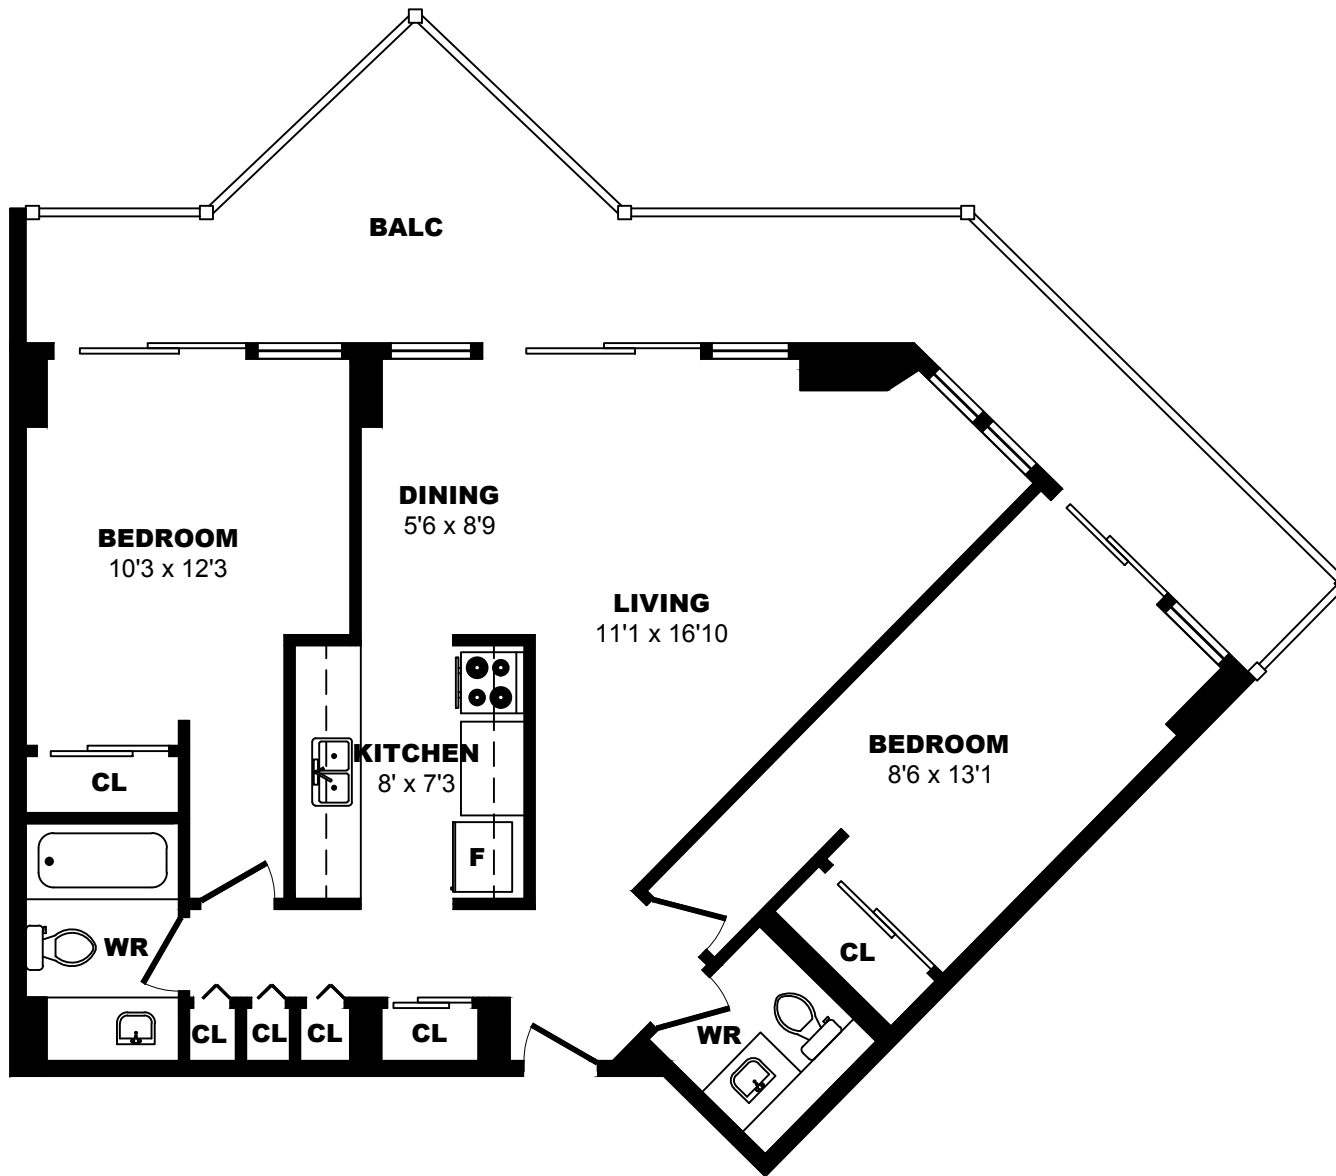

425 Simcoe Street, Victoria - 2 Bdrm A, 730sf

All dimensions are approximate. Sizes and specifications are subject to change without notice E. & O. E.
All illustrations are artist's concept. Actual usable floor space may vary slightly from stated floor area.

425 Simcoe Street, Victoria - 2 Bdrm B, 860sf

All dimensions are approximate. Sizes and specifications are subject to change without notice E. & O. E.
All illustrations are artist's concept. Actual usable floor space may vary slightly from stated floor area.

425 Simcoe Street, Victoria - 2 Bdrm C, 730sf

All dimensions are approximate. Sizes and specifications are subject to change without notice E. & O. E. All illustrations are artist's concept. Actual usable floor space may vary slightly from stated floor area.

425 Simcoe Street, Victoria - 2 Bdrm D, 760sf

All dimensions are approximate. Sizes and specifications are subject to change without notice E. & O. E.
All illustrations are artist's concept. Actual usable floor space may vary slightly from stated floor area.