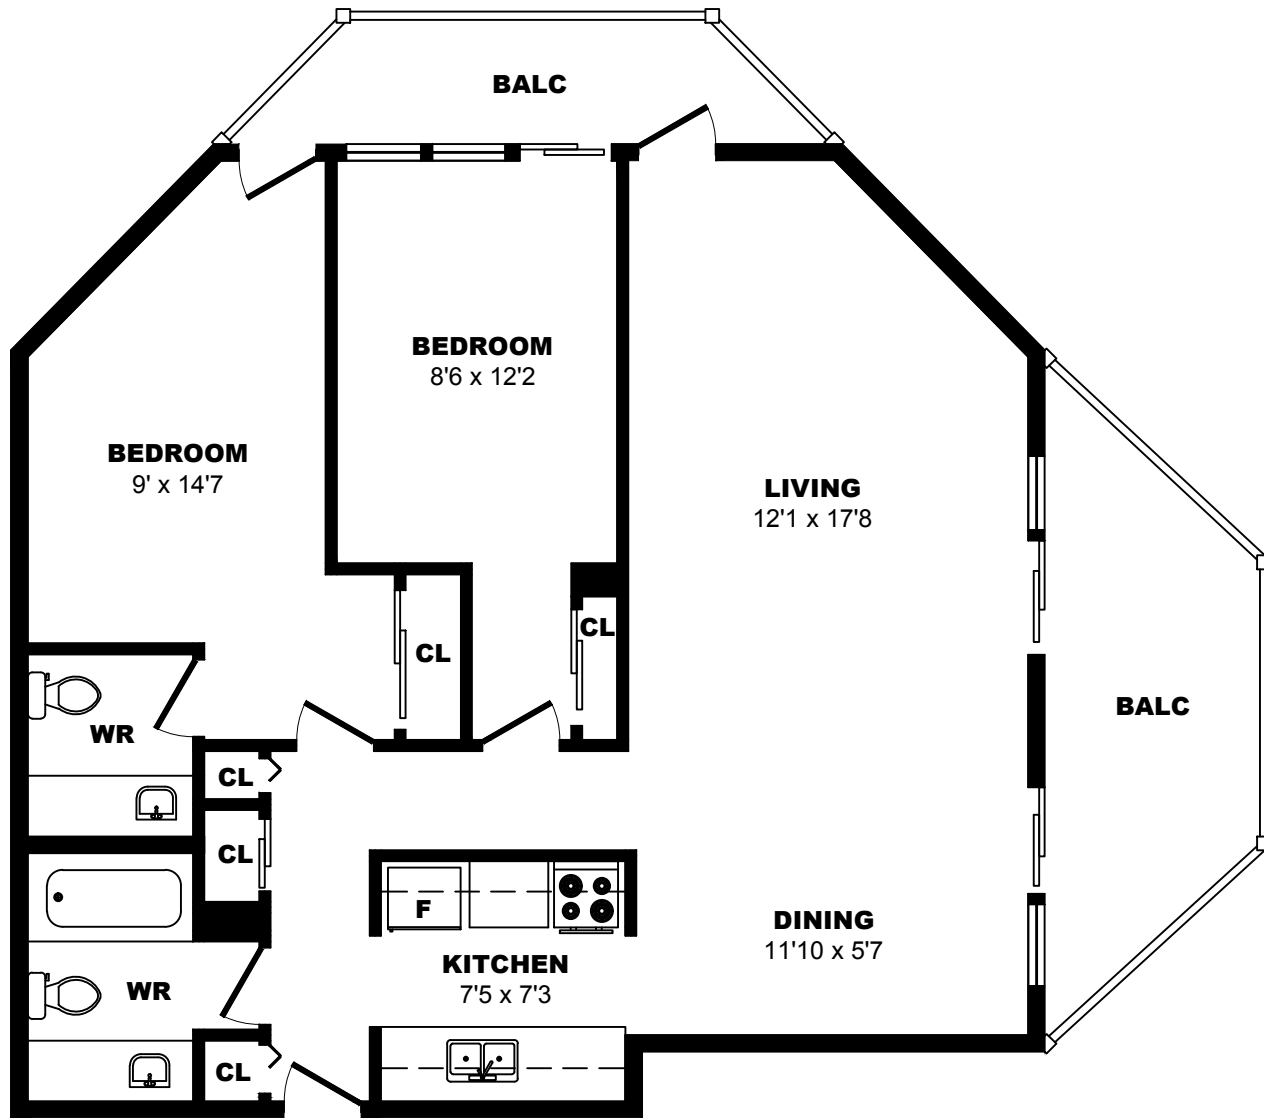

425 Simcoe Street, Victoria - 2 Bdrm E, 870sf

All dimensions are approximate. Sizes and specifications are subject to change without notice E. & O. E.
 All illustrations are artist's concept. Actual usable floor space may vary slightly from stated floor area.

425 Simcoe Street, Victoria - 2 Bdrm F, 870sf

All dimensions are approximate. Sizes and specifications are subject to change without notice E. & O. E.
 All illustrations are artist's concept. Actual usable floor space may vary slightly from stated floor area.

425 Simcoe Street, Victoria - 2 Bdrm G, 800sf

All dimensions are approximate. Sizes and specifications are subject to change without notice E. & O. E. All illustrations are artist's concept. Actual usable floor space may vary slightly from stated floor area.

425 Simcoe Street, Victoria - 2 Bdrm H, 800sf

All dimensions are approximate. Sizes and specifications are subject to change without notice E. & O. E. All illustrations are artist's concept. Actual usable floor space may vary slightly from stated floor area.