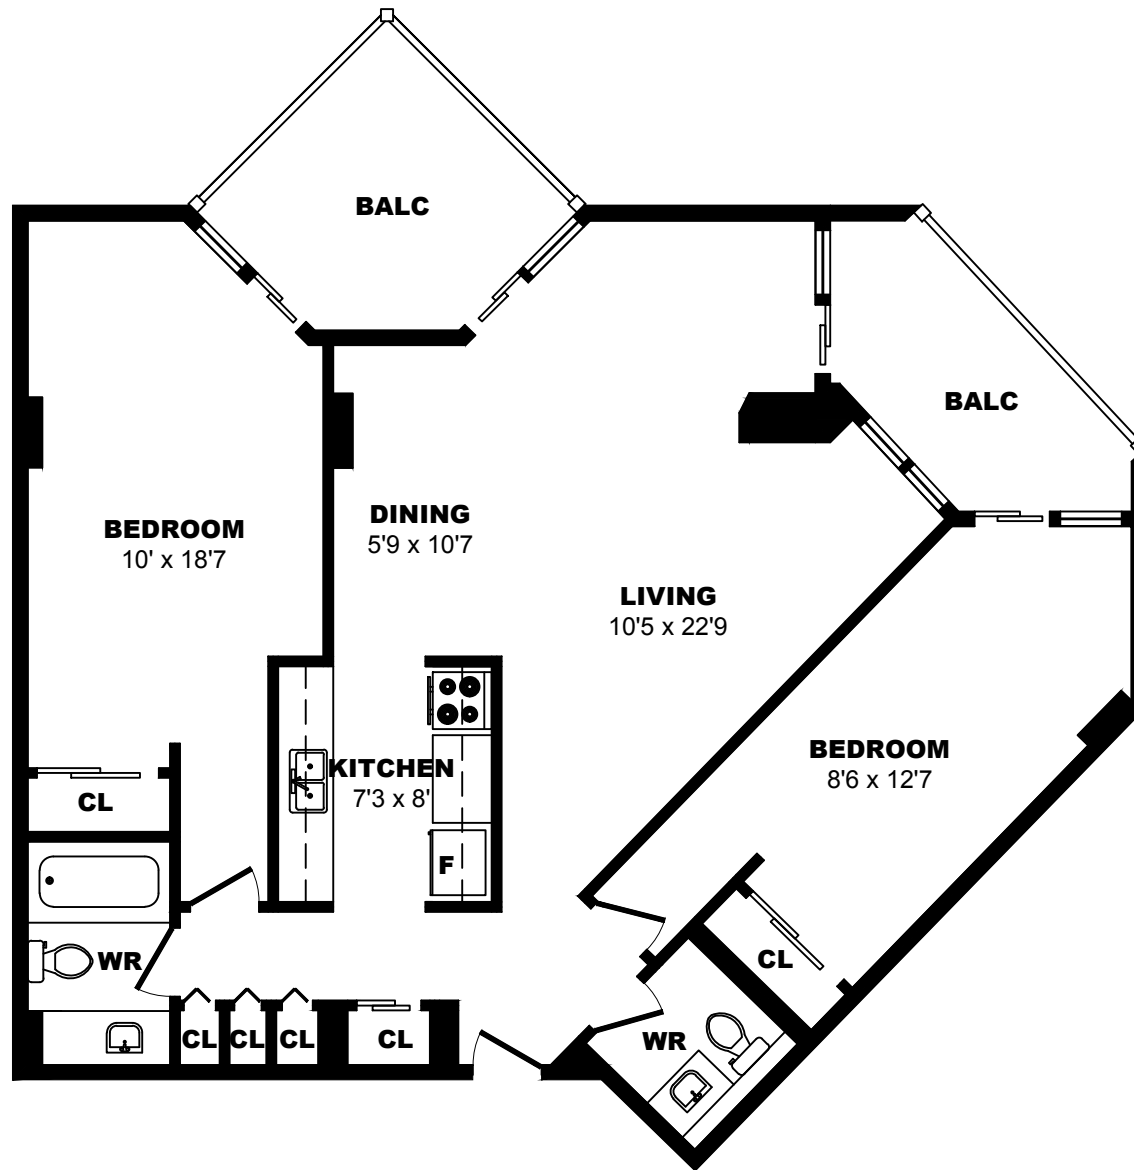

425 Simcoe Street, Victoria - 2 Bdrm A, 730sf

All dimensions are approximate. Sizes and specifications are subject to change without notice E. & O. E.
All illustrations are artist's concept. Actual usable floor space may vary slightly from stated floor area.

425 Simcoe Street, Victoria - 2 Bdrm B, 860sf

All dimensions are approximate. Sizes and specifications are subject to change without notice E. & O. E.
All illustrations are artist's concept. Actual usable floor space may vary slightly from stated floor area.

425 Simcoe Street, Victoria - 2 Bdrm C, 730sf

All dimensions are approximate. Sizes and specifications are subject to change without notice E. & O. E. All illustrations are artist's concept. Actual usable floor space may vary slightly from stated floor area.

425 Simcoe Street, Victoria - 2 Bdrm D, 760sf

All dimensions are approximate. Sizes and specifications are subject to change without notice E. & O. E.
All illustrations are artist's concept. Actual usable floor space may vary slightly from stated floor area.