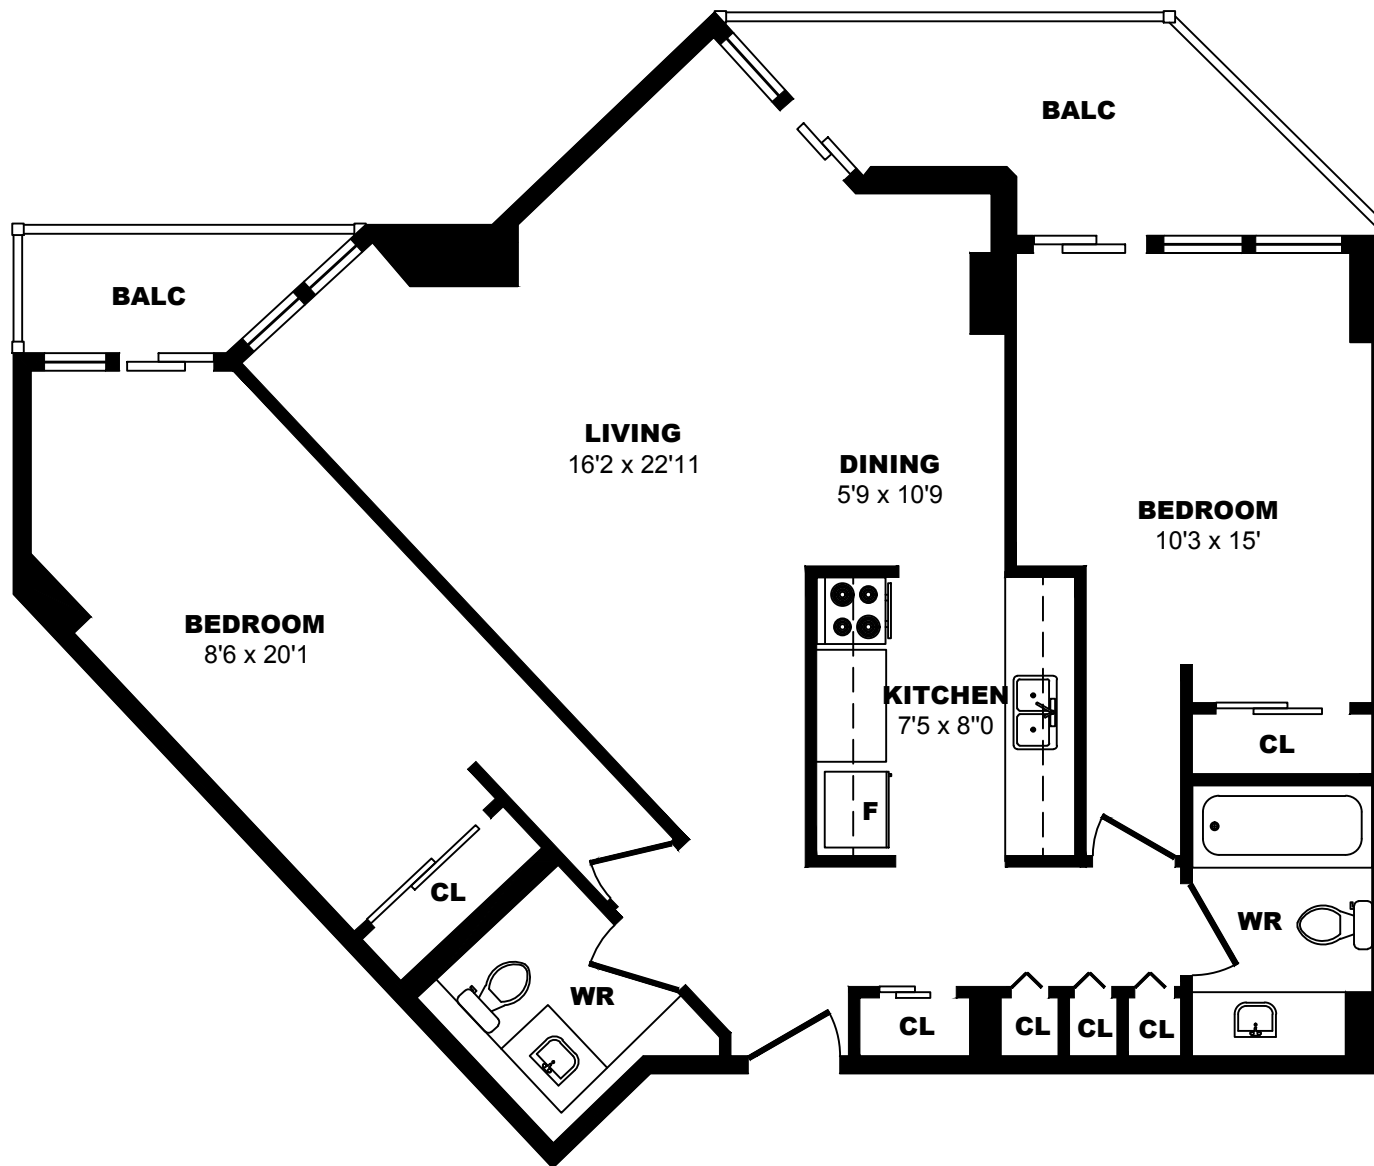

425 Simcoe Street, Victoria - 2 Bdrm N, 830sf

All dimensions are approximate. Sizes and specifications are subject to change without notice E. & O. E.
All illustrations are artist's concept. Actual usable floor space may vary slightly from stated floor area.