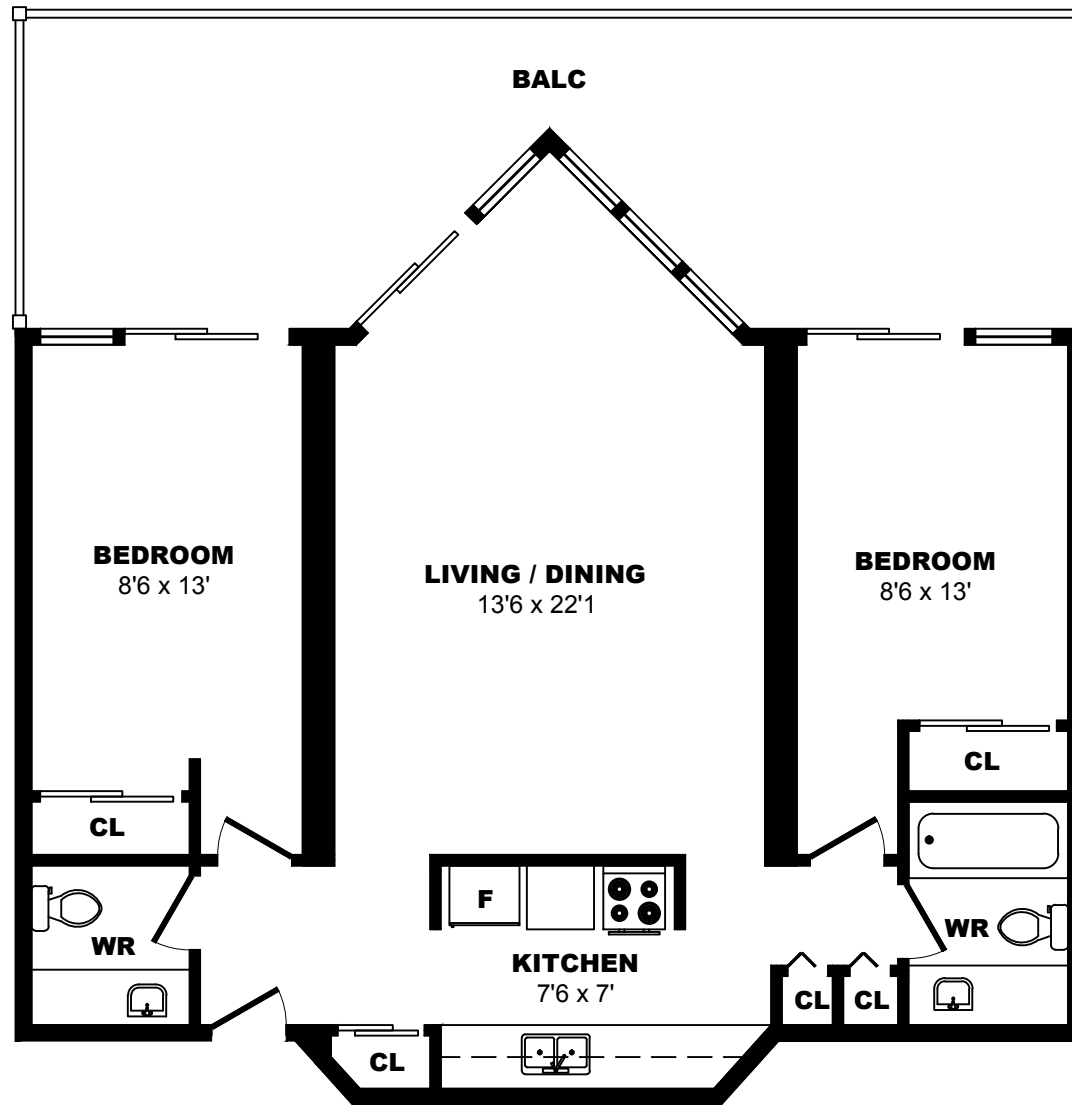

425 Simcoe Street, Victoria - 2 Bdrm A, 730sf

All dimensions are approximate. Sizes and specifications are subject to change without notice E. & O. E.
All illustrations are artist's concept. Actual usable floor space may vary slightly from stated floor area.

425 Simcoe Street, Victoria - 2 Bdrm B, 860sf

All dimensions are approximate. Sizes and specifications are subject to change without notice E. & O. E.
All illustrations are artist's concept. Actual usable floor space may vary slightly from stated floor area.

425 Simcoe Street, Victoria - 2 Bdrm C, 730sf

All dimensions are approximate. Sizes and specifications are subject to change without notice E. & O. E. All illustrations are artist's concept. Actual usable floor space may vary slightly from stated floor area.

425 Simcoe Street, Victoria - 2 Bdrm D, 760sf

All dimensions are approximate. Sizes and specifications are subject to change without notice E. & O. E.
All illustrations are artist's concept. Actual usable floor space may vary slightly from stated floor area.