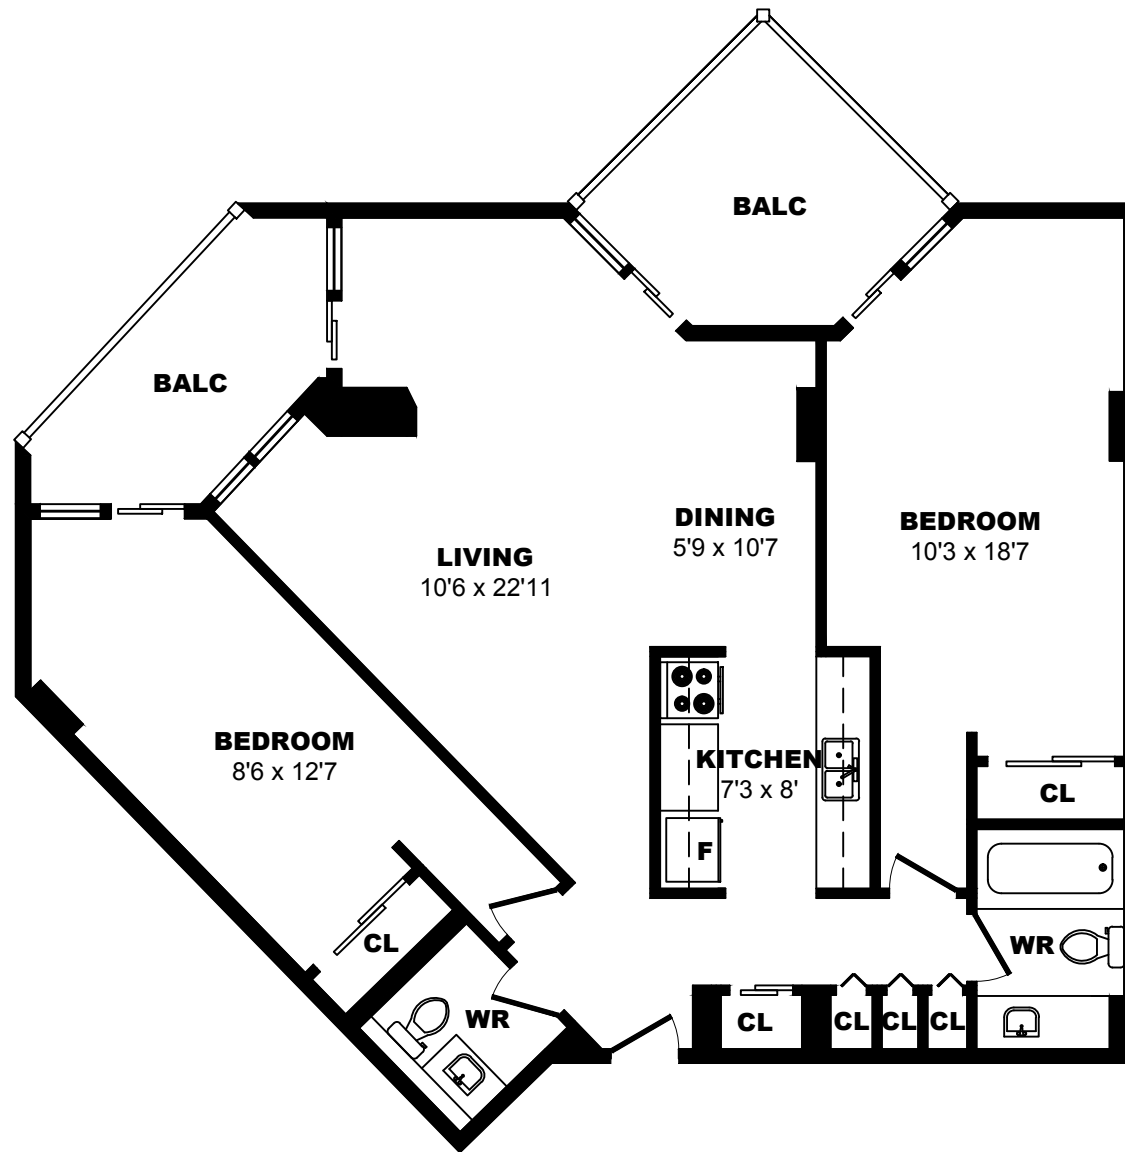

425 Simcoe Street, Victoria - 2 Bdrm C, 730sf

All dimensions are approximate. Sizes and specifications are subject to change without notice E. & O. E. All illustrations are artist's concept. Actual usable floor space may vary slightly from stated floor area.

425 Simcoe Street, Victoria - 2 Bdrm D, 760sf

All dimensions are approximate. Sizes and specifications are subject to change without notice E. & O. E.
All illustrations are artist's concept. Actual usable floor space may vary slightly from stated floor area.

425 Simcoe Street, Victoria - 2 Bdrm E, 870sf

All dimensions are approximate. Sizes and specifications are subject to change without notice E. & O. E.
 All illustrations are artist's concept. Actual usable floor space may vary slightly from stated floor area.

425 Simcoe Street, Victoria - 2 Bdrm F, 870sf

All dimensions are approximate. Sizes and specifications are subject to change without notice E. & O. E.
 All illustrations are artist's concept. Actual usable floor space may vary slightly from stated floor area.