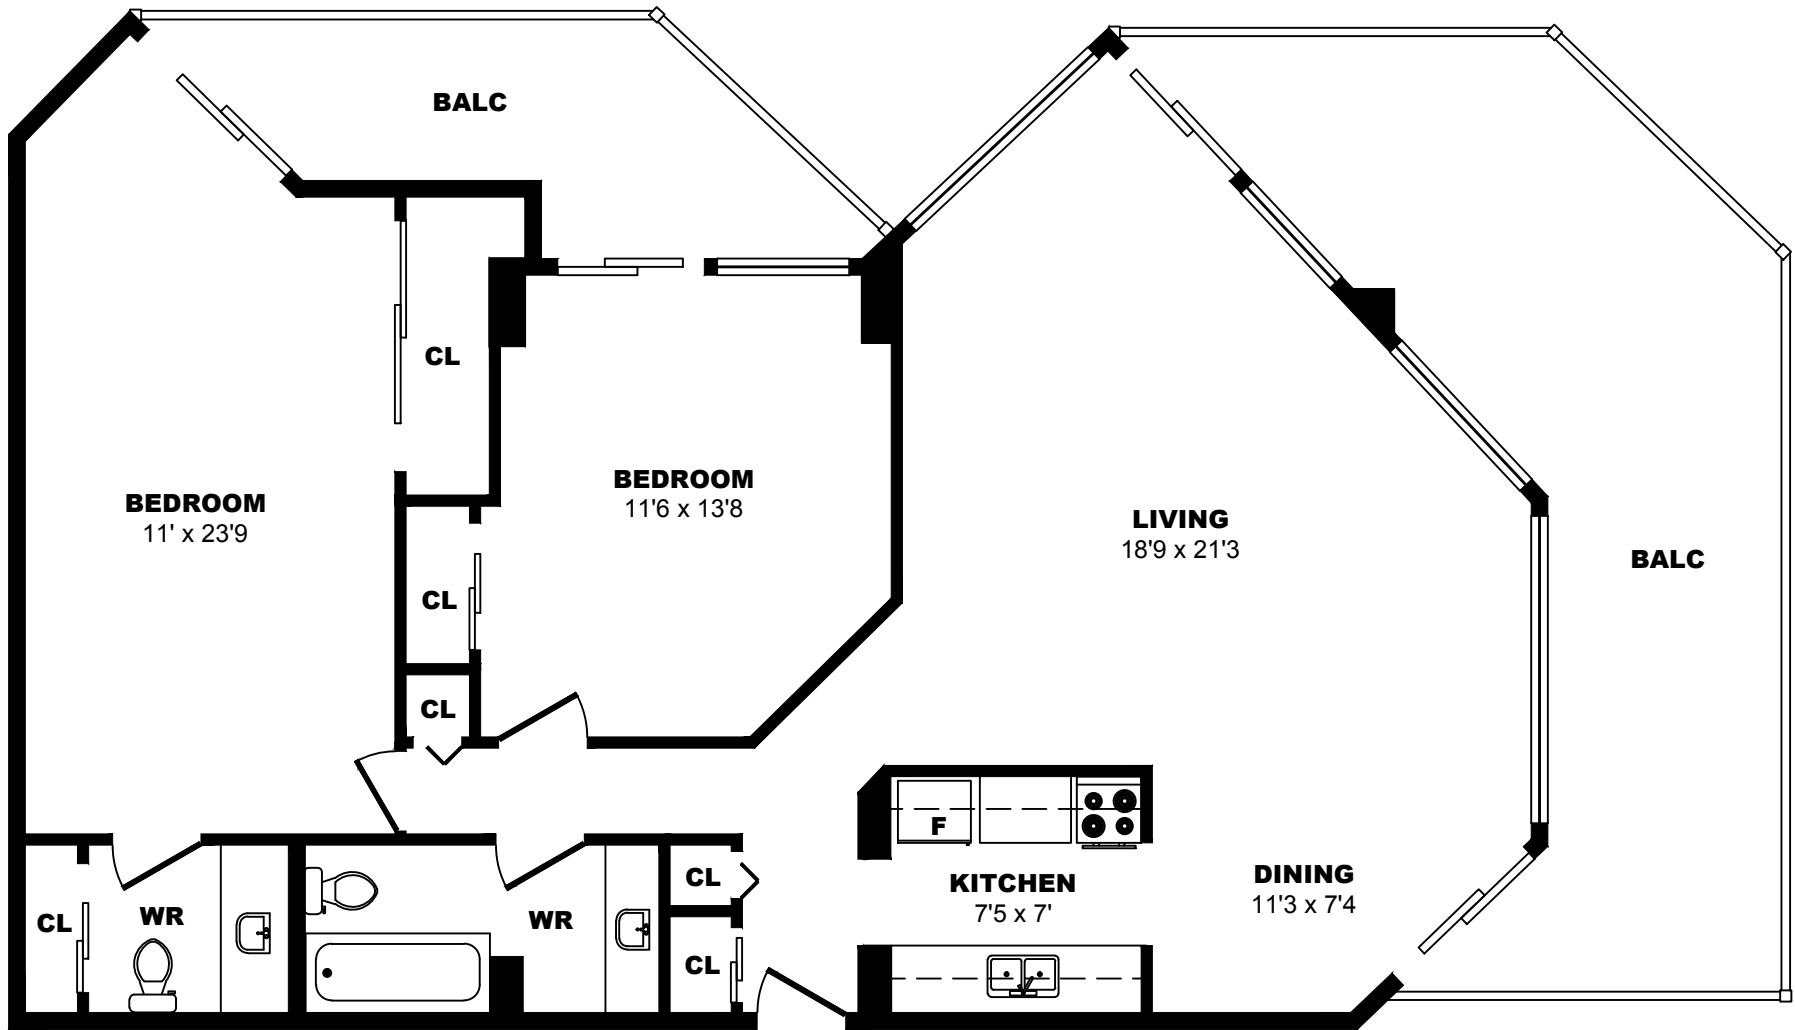

425 Simcoe Street, Victoria - 2 Bdrm Q, 1010sf

All dimensions are approximate. Sizes and specifications are subject to change without notice E. & O. E.
All illustrations are artist's concept. Actual usable floor space may vary slightly from stated floor area.

425 Simcoe Street, Victoria - 2 Bdrm R, 800sf

All dimensions are approximate. Sizes and specifications are subject to change without notice E. & O. E.
 All illustrations are artist's concept. Actual usable floor space may vary slightly from stated floor area.

425 Simcoe Street, Victoria - 2 Bdrm S, 820sf

All dimensions are approximate. Sizes and specifications are subject to change without notice E. & O. E. All illustrations are artist's concept. Actual usable floor space may vary slightly from stated floor area.

425 Simcoe Street, Victoria - 2 Bdrm T, 1050sf

All dimensions are approximate. Sizes and specifications are subject to change without notice E. & O. E. All illustrations are artist's concept. Actual usable floor space may vary slightly from stated floor area.