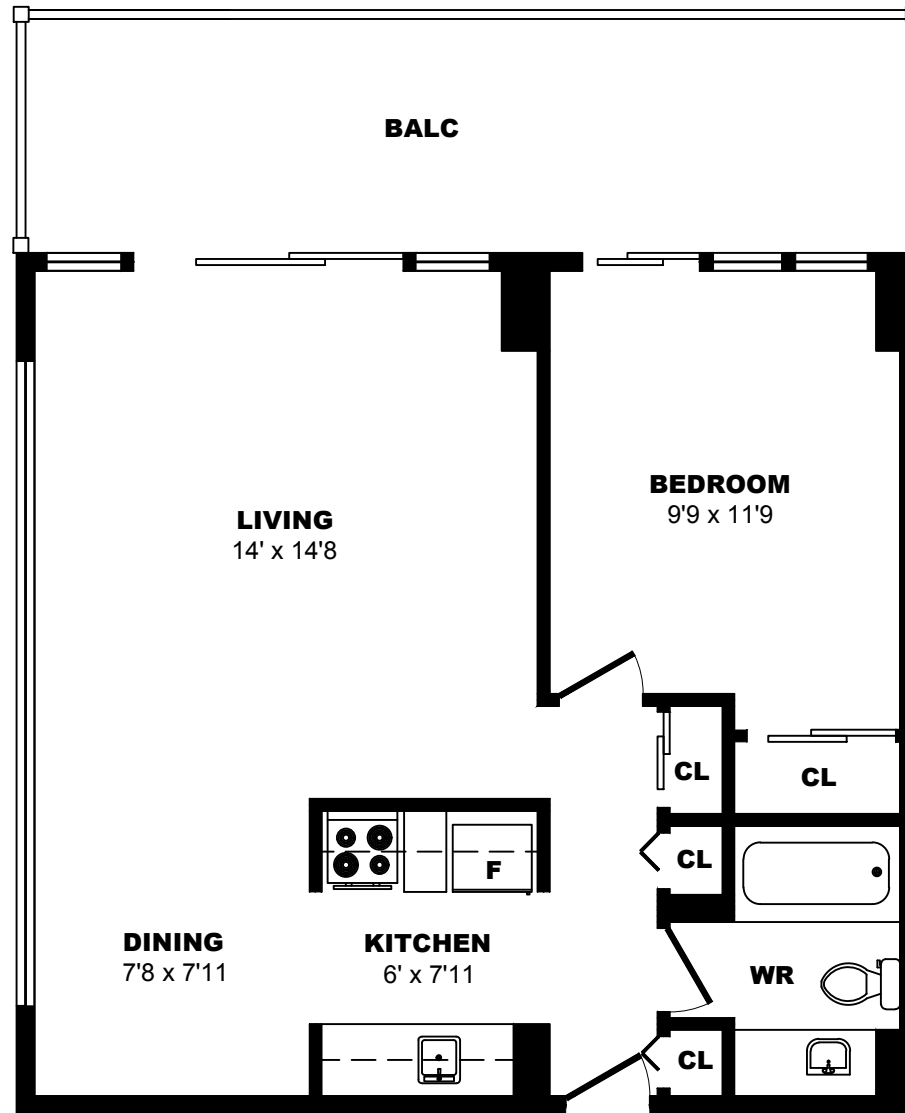

## 425 Simcoe Street, Victoria - 1 Bdrm L, 480sf

All dimensions are approximate. Sizes and specifications are subject to change without notice E. & O. E.  
All illustrations are artist's concept. Actual usable floor space may vary slightly from stated floor area.

## 425 Simcoe Street, Victoria - 1 Bdrm M, 520sf

All dimensions are approximate. Sizes and specifications are subject to change without notice E. & O. E.  
All illustrations are artist's concept. Actual usable floor space may vary slightly from stated floor area.

## 425 Simcoe Street, Victoria - 1 Bdrm N, 600sf

All dimensions are approximate. Sizes and specifications are subject to change without notice E. & O. E.  
All illustrations are artist's concept. Actual usable floor space may vary slightly from stated floor area.