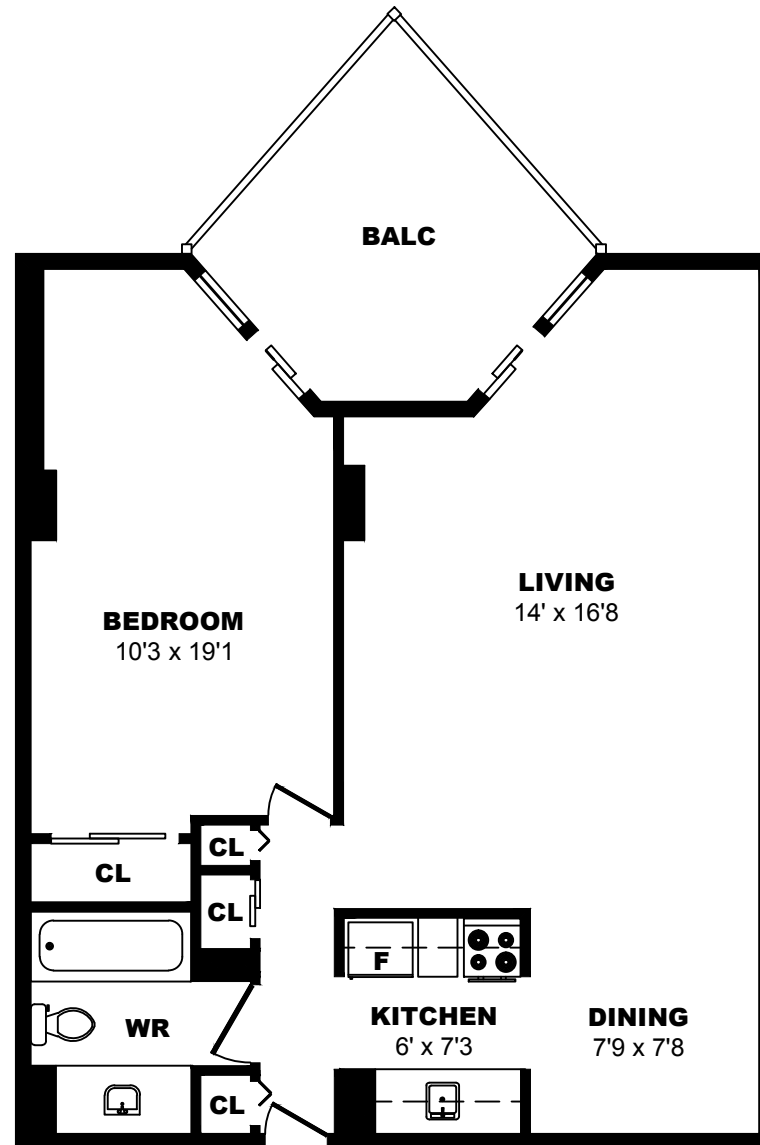

## 425 Simcoe Street, Victoria - 1 Bdrm C, 530sf

All dimensions are approximate. Sizes and specifications are subject to change without notice E. & O. E.  
All illustrations are artist's concept. Actual usable floor space may vary slightly from stated floor area.

## 425 Simcoe Street, Victoria - 1 Bdrm D, 600sf

All dimensions are approximate. Sizes and specifications are subject to change without notice E. & O. E.  
 All illustrations are artist's concept. Actual usable floor space may vary slightly from stated floor area.

## 425 Simcoe Street, Victoria - 1 Bdrm E, 400sf

All dimensions are approximate. Sizes and specifications are subject to change without notice E. & O. E.  
All illustrations are artist's concept. Actual usable floor space may vary slightly from stated floor area.

## 425 Simcoe Street, Victoria - 1 Bdrm F, 820sf

All dimensions are approximate. Sizes and specifications are subject to change without notice E. & O. E.  
All illustrations are artist's concept. Actual usable floor space may vary slightly from stated floor area.