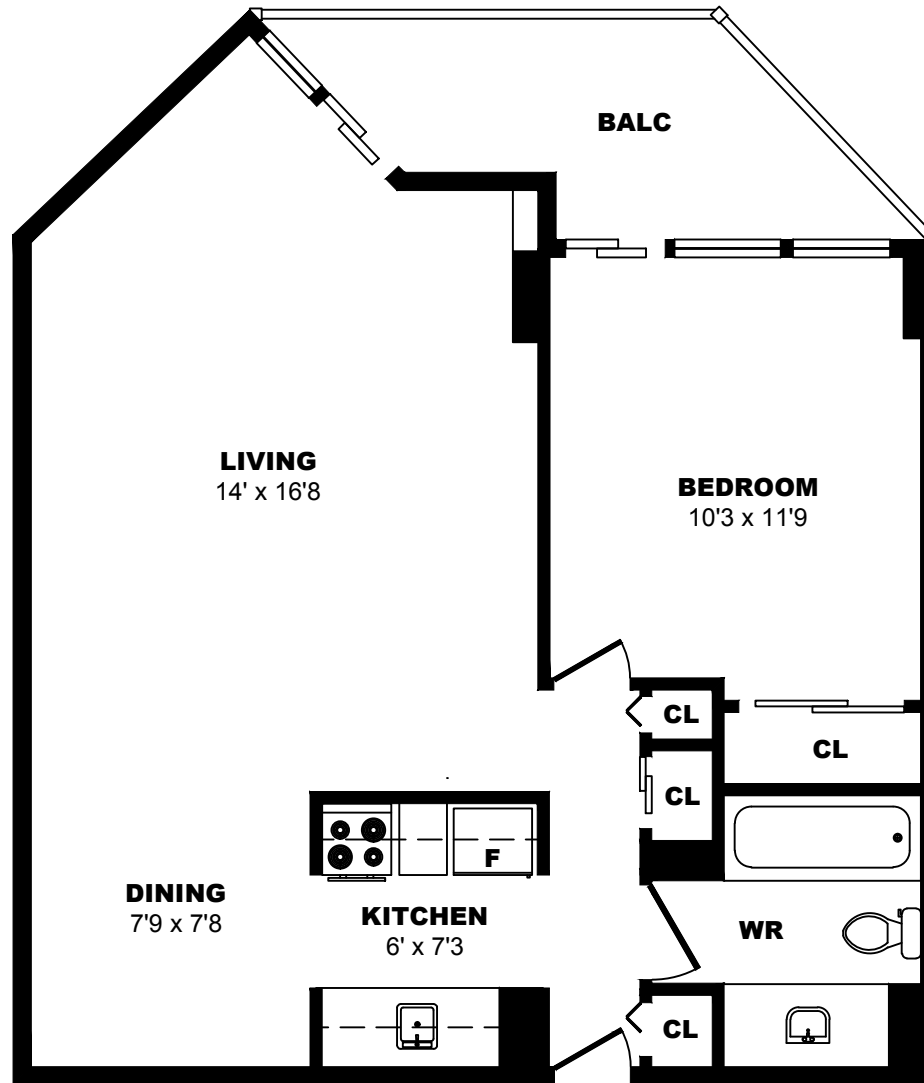

## 425 Simcoe Street, Victoria - 1 Bdrm I, 560sf

All dimensions are approximate. Sizes and specifications are subject to change without notice E. & O. E.  
All illustrations are artist's concept. Actual usable floor space may vary slightly from stated floor area.

## 425 Simcoe Street, Victoria - 1 Bdrm J, 600sf

All dimensions are approximate. Sizes and specifications are subject to change without notice E. & O. E.  
All illustrations are artist's concept. Actual usable floor space may vary slightly from stated floor area.