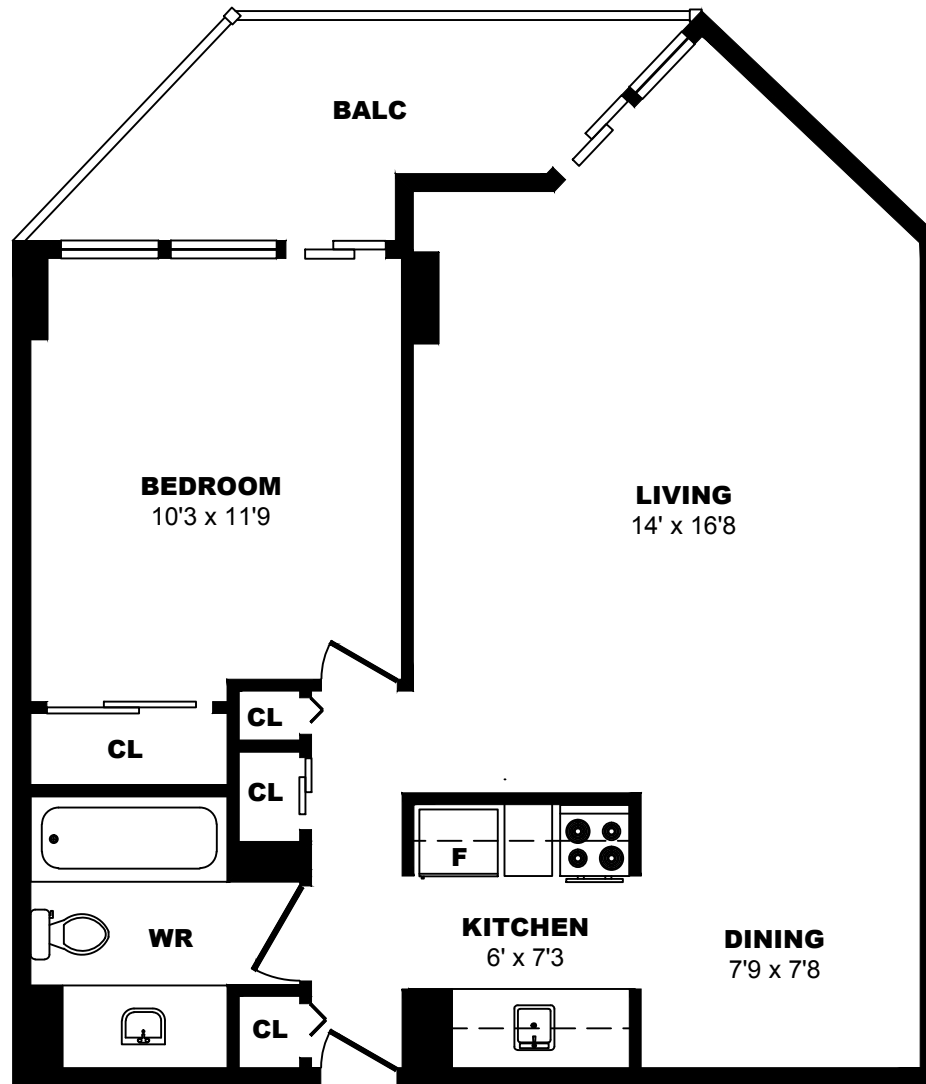

## 425 Simcoe Street, Victoria - 1 Bdrm D, 600sf

All dimensions are approximate. Sizes and specifications are subject to change without notice E. & O. E.  
 All illustrations are artist's concept. Actual usable floor space may vary slightly from stated floor area.

## 425 Simcoe Street, Victoria - 1 Bdrm E, 400sf

All dimensions are approximate. Sizes and specifications are subject to change without notice E. & O. E.  
All illustrations are artist's concept. Actual usable floor space may vary slightly from stated floor area.

## 425 Simcoe Street, Victoria - 1 Bdrm F, 820sf

All dimensions are approximate. Sizes and specifications are subject to change without notice E. & O. E.  
All illustrations are artist's concept. Actual usable floor space may vary slightly from stated floor area.

## 425 Simcoe Street, Victoria - 1 Bdrm G, 600sf

All dimensions are approximate. Sizes and specifications are subject to change without notice E. & O. E.  
All illustrations are artist's concept. Actual usable floor space may vary slightly from stated floor area.