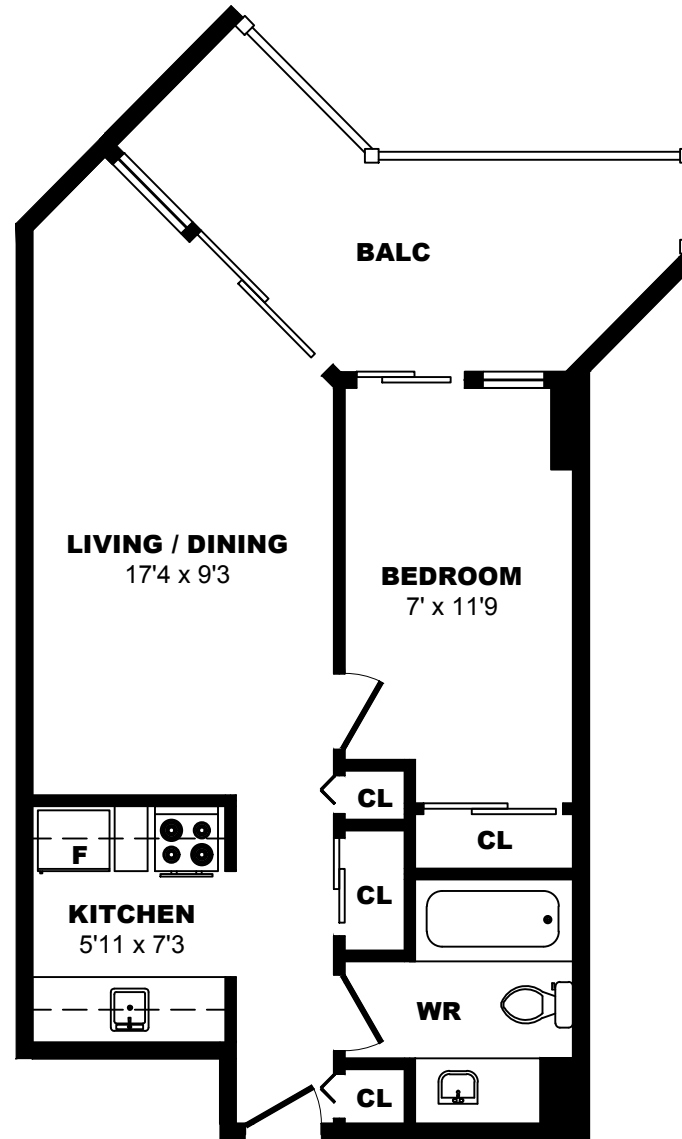

## 425 Simcoe Street, Victoria - 1 Bdrm A, 530sf

All dimensions are approximate. Sizes and specifications are subject to change without notice E. & O. E.  
All illustrations are artist's concept. Actual usable floor space may vary slightly from stated floor area.

## 425 Simcoe Street, Victoria - 1 Bdrm B, 400sf

All dimensions are approximate. Sizes and specifications are subject to change without notice E. & O. E.  
All illustrations are artist's concept. Actual usable floor space may vary slightly from stated floor area.

## 425 Simcoe Street, Victoria - 1 Bdrm C, 530sf

All dimensions are approximate. Sizes and specifications are subject to change without notice E. & O. E.  
All illustrations are artist's concept. Actual usable floor space may vary slightly from stated floor area.

## 425 Simcoe Street, Victoria - 1 Bdrm D, 600sf

All dimensions are approximate. Sizes and specifications are subject to change without notice E. & O. E.  
 All illustrations are artist's concept. Actual usable floor space may vary slightly from stated floor area.