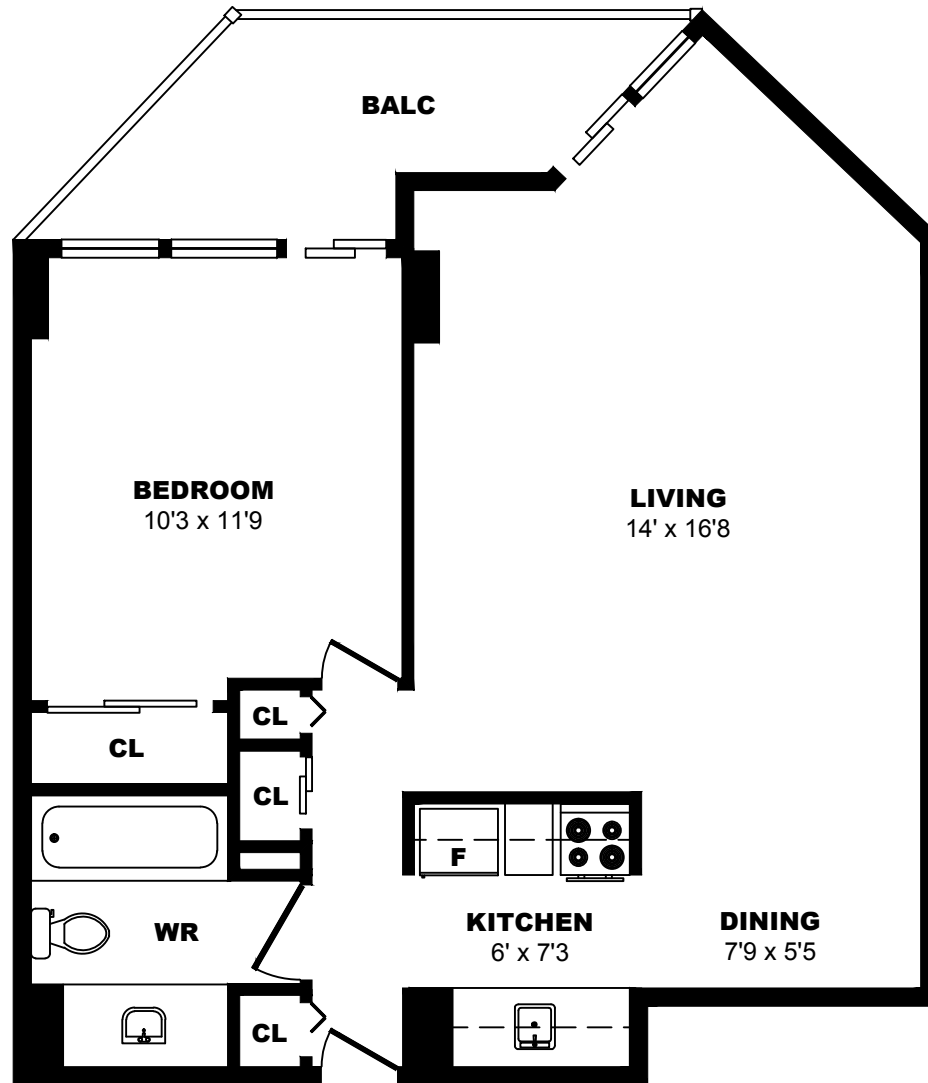

## 425 Simcoe Street, Victoria - 1 Bdrm E, 400sf

All dimensions are approximate. Sizes and specifications are subject to change without notice E. & O. E.  
All illustrations are artist's concept. Actual usable floor space may vary slightly from stated floor area.

## 425 Simcoe Street, Victoria - 1 Bdrm F, 820sf

All dimensions are approximate. Sizes and specifications are subject to change without notice E. & O. E.  
All illustrations are artist's concept. Actual usable floor space may vary slightly from stated floor area.

## 425 Simcoe Street, Victoria - 1 Bdrm G, 600sf

All dimensions are approximate. Sizes and specifications are subject to change without notice E. & O. E.  
All illustrations are artist's concept. Actual usable floor space may vary slightly from stated floor area.

## 425 Simcoe Street, Victoria - 1 Bdrm H, 600sf

All dimensions are approximate. Sizes and specifications are subject to change without notice E. & O. E.  
All illustrations are artist's concept. Actual usable floor space may vary slightly from stated floor area.