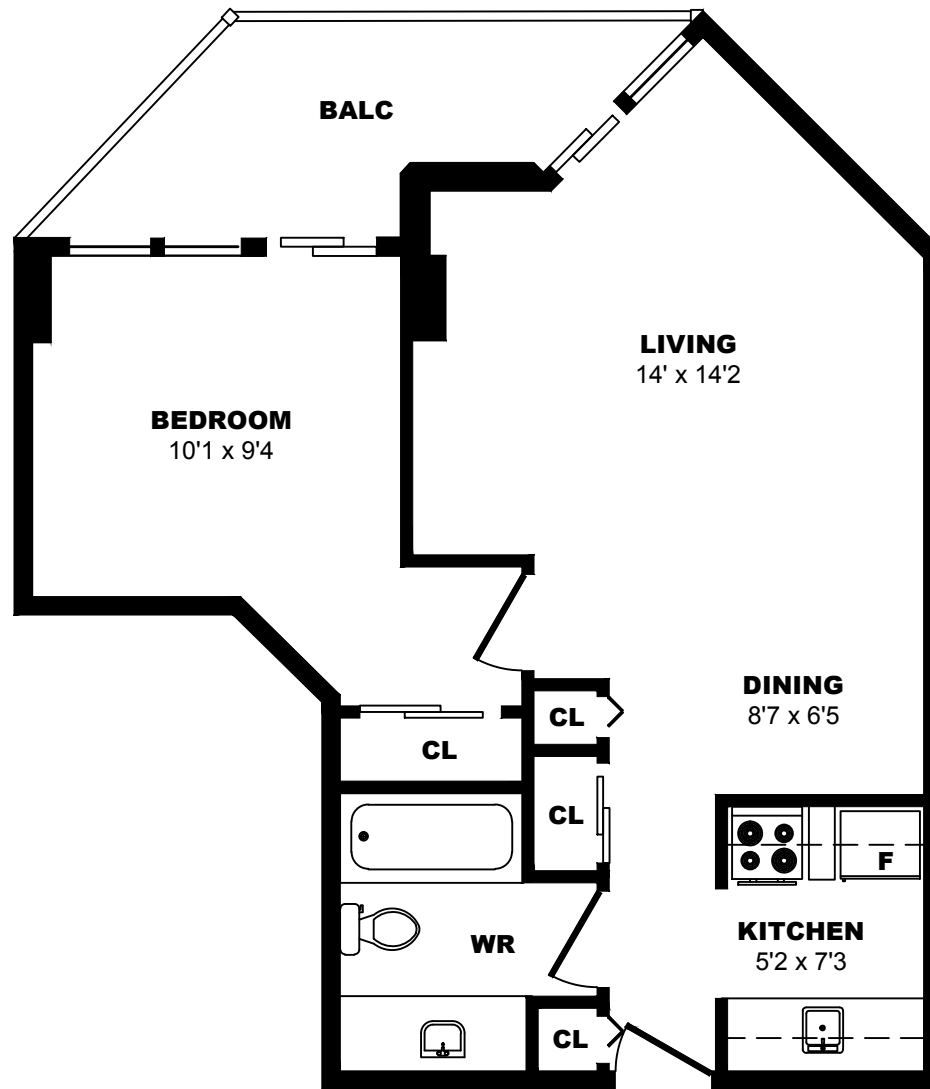

## 425 Simcoe Street, Victoria - 1 Bdrm J, 600sf

All dimensions are approximate. Sizes and specifications are subject to change without notice E. & O. E.  
All illustrations are artist's concept. Actual usable floor space may vary slightly from stated floor area.

## 425 Simcoe Street, Victoria - 1 Bdrm K, 600sf

All dimensions are approximate. Sizes and specifications are subject to change without notice E. & O. E. All illustrations are artist's concept. Actual usable floor space may vary slightly from stated floor area.