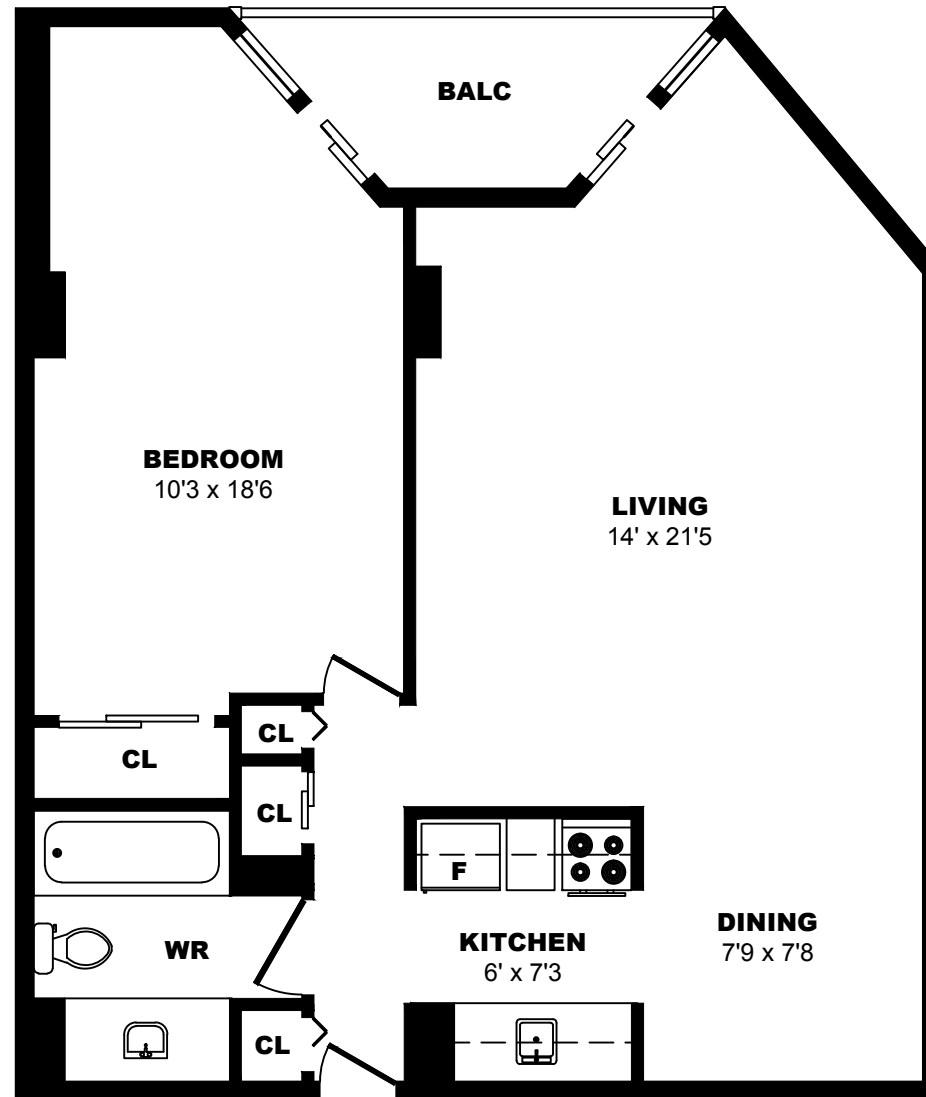

## 425 Simcoe Street, Victoria - 1 Bdrm A, 530sf

All dimensions are approximate. Sizes and specifications are subject to change without notice E. & O. E.  
All illustrations are artist's concept. Actual usable floor space may vary slightly from stated floor area.

## 425 Simcoe Street, Victoria - 1 Bdrm N, 600sf

All dimensions are approximate. Sizes and specifications are subject to change without notice E. & O. E.  
All illustrations are artist's concept. Actual usable floor space may vary slightly from stated floor area.

## 425 Simcoe Street, Victoria - 1 Bdrm O, 530sf

All dimensions are approximate. Sizes and specifications are subject to change without notice E. & O. E.  
All illustrations are artist's concept. Actual usable floor space may vary slightly from stated floor area.