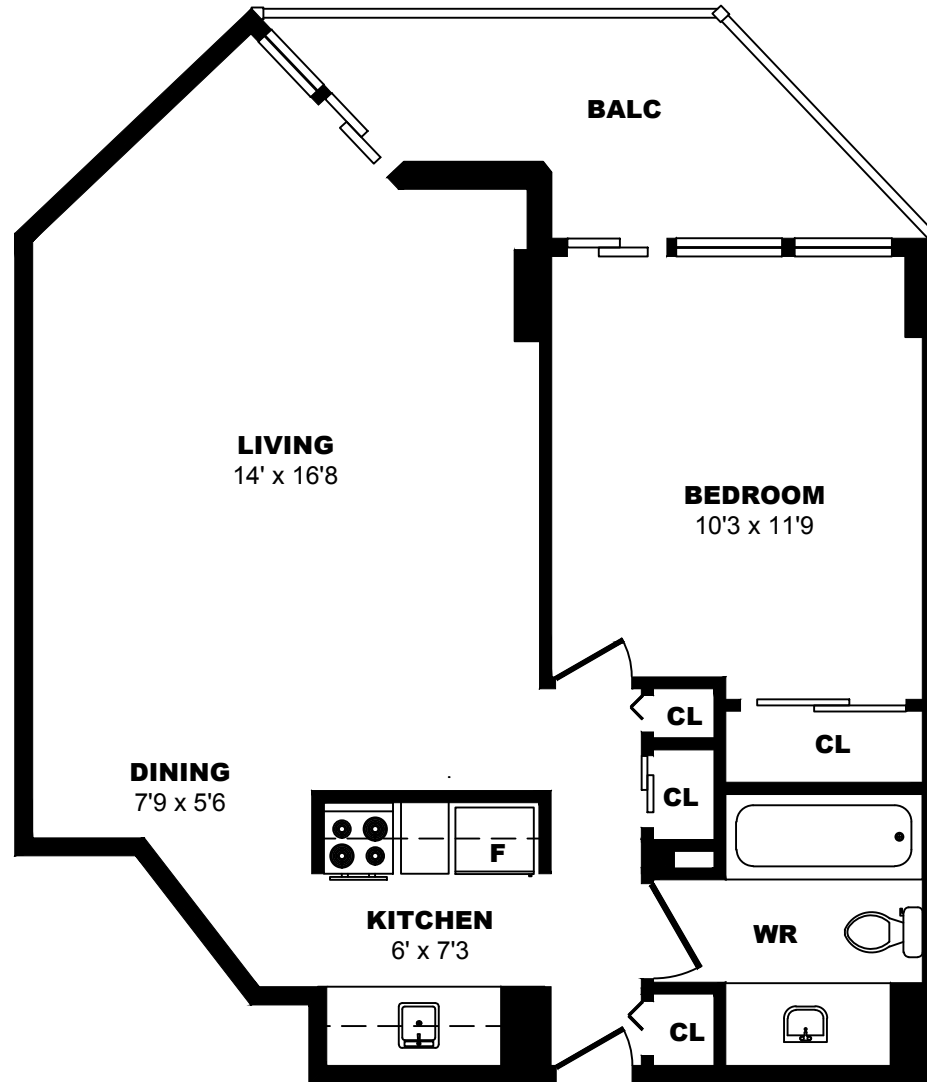

## 425 Simcoe Street, Victoria - 1 Bdrm F, 820sf

All dimensions are approximate. Sizes and specifications are subject to change without notice E. & O. E.  
All illustrations are artist's concept. Actual usable floor space may vary slightly from stated floor area.

## 425 Simcoe Street, Victoria - 1 Bdrm G, 600sf

All dimensions are approximate. Sizes and specifications are subject to change without notice E. & O. E.  
All illustrations are artist's concept. Actual usable floor space may vary slightly from stated floor area.

## 425 Simcoe Street, Victoria - 1 Bdrm H, 600sf

All dimensions are approximate. Sizes and specifications are subject to change without notice E. & O. E.  
All illustrations are artist's concept. Actual usable floor space may vary slightly from stated floor area.