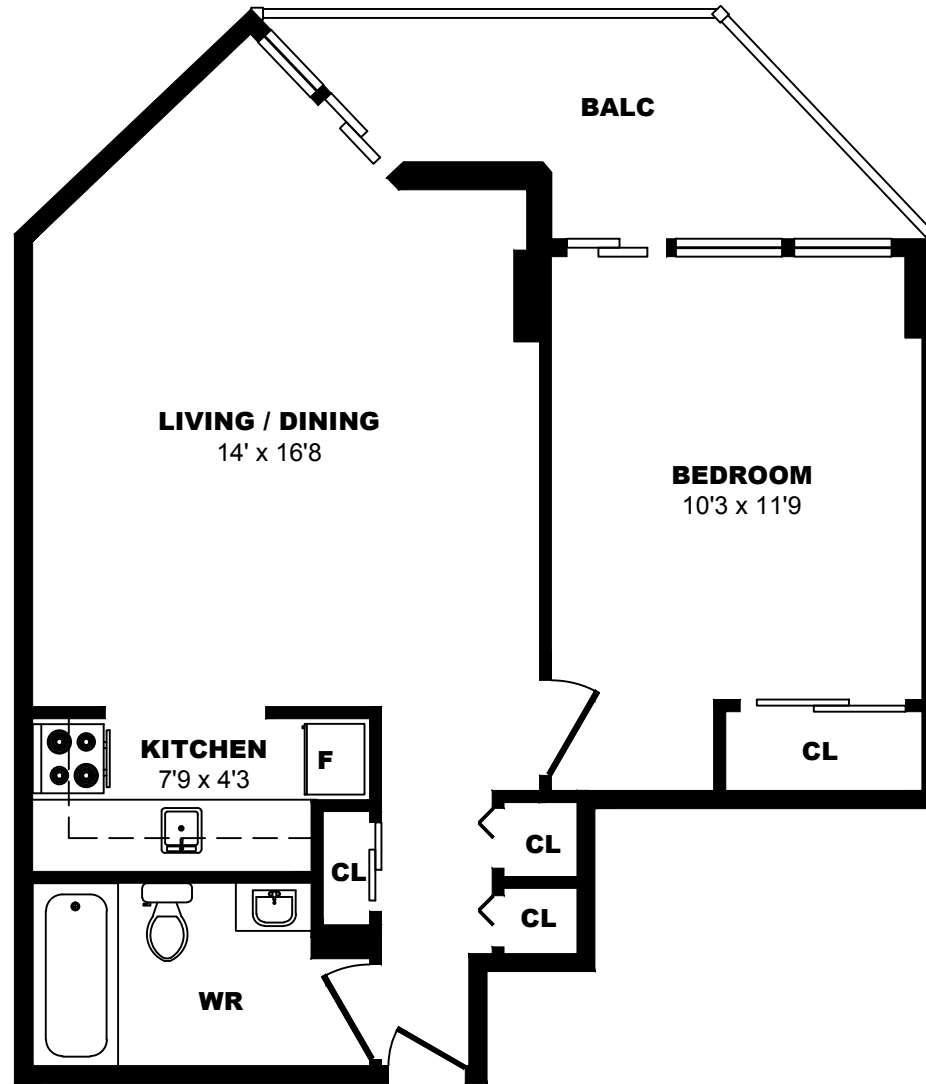

## 425 Simcoe Street, Victoria - 1 Bdrm K, 600sf

All dimensions are approximate. Sizes and specifications are subject to change without notice E. & O. E. All illustrations are artist's concept. Actual usable floor space may vary slightly from stated floor area.

## 425 Simcoe Street, Victoria - 1 Bdrm L, 480sf

All dimensions are approximate. Sizes and specifications are subject to change without notice E. & O. E.  
All illustrations are artist's concept. Actual usable floor space may vary slightly from stated floor area.