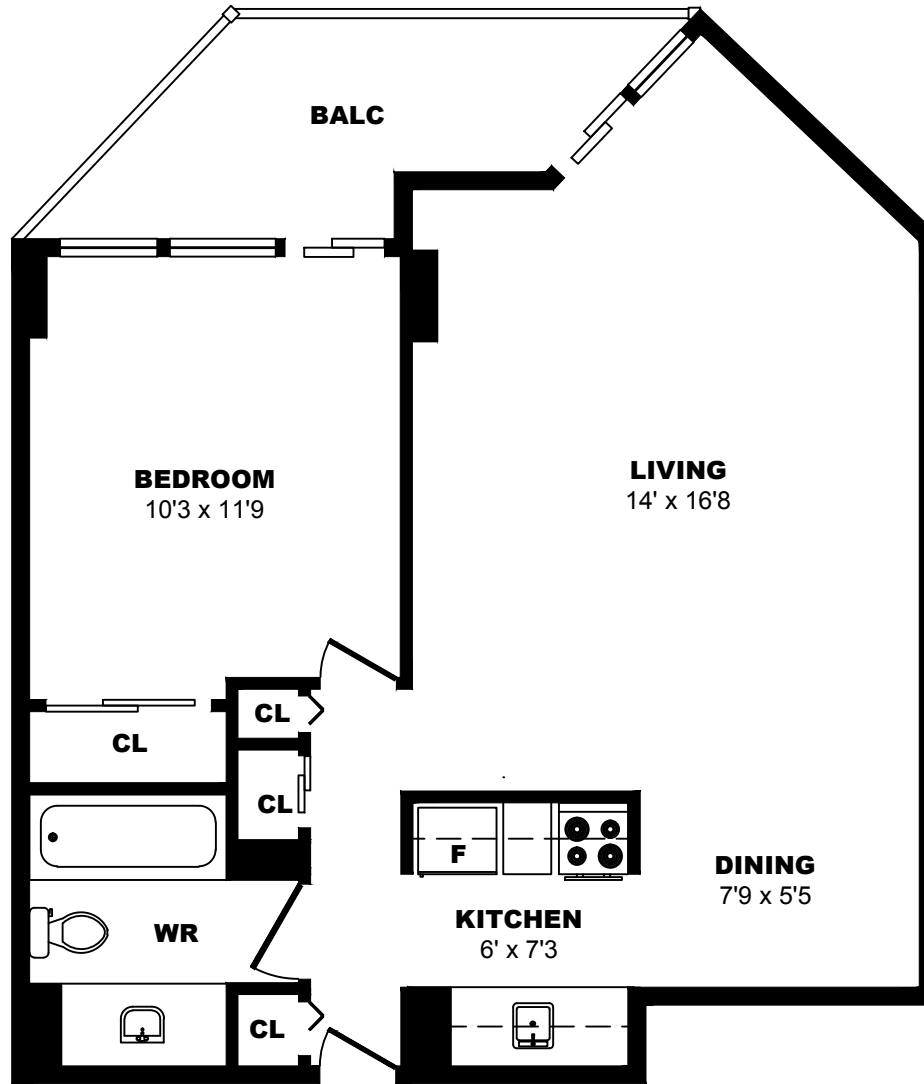

## 425 Simcoe Street, Victoria - 1 Bdrm L, 480sf

All dimensions are approximate. Sizes and specifications are subject to change without notice E. & O. E.  
All illustrations are artist's concept. Actual usable floor space may vary slightly from stated floor area.

## 425 Simcoe Street, Victoria - 1 Bdrm M, 520sf

All dimensions are approximate. Sizes and specifications are subject to change without notice E. & O. E.  
All illustrations are artist's concept. Actual usable floor space may vary slightly from stated floor area.