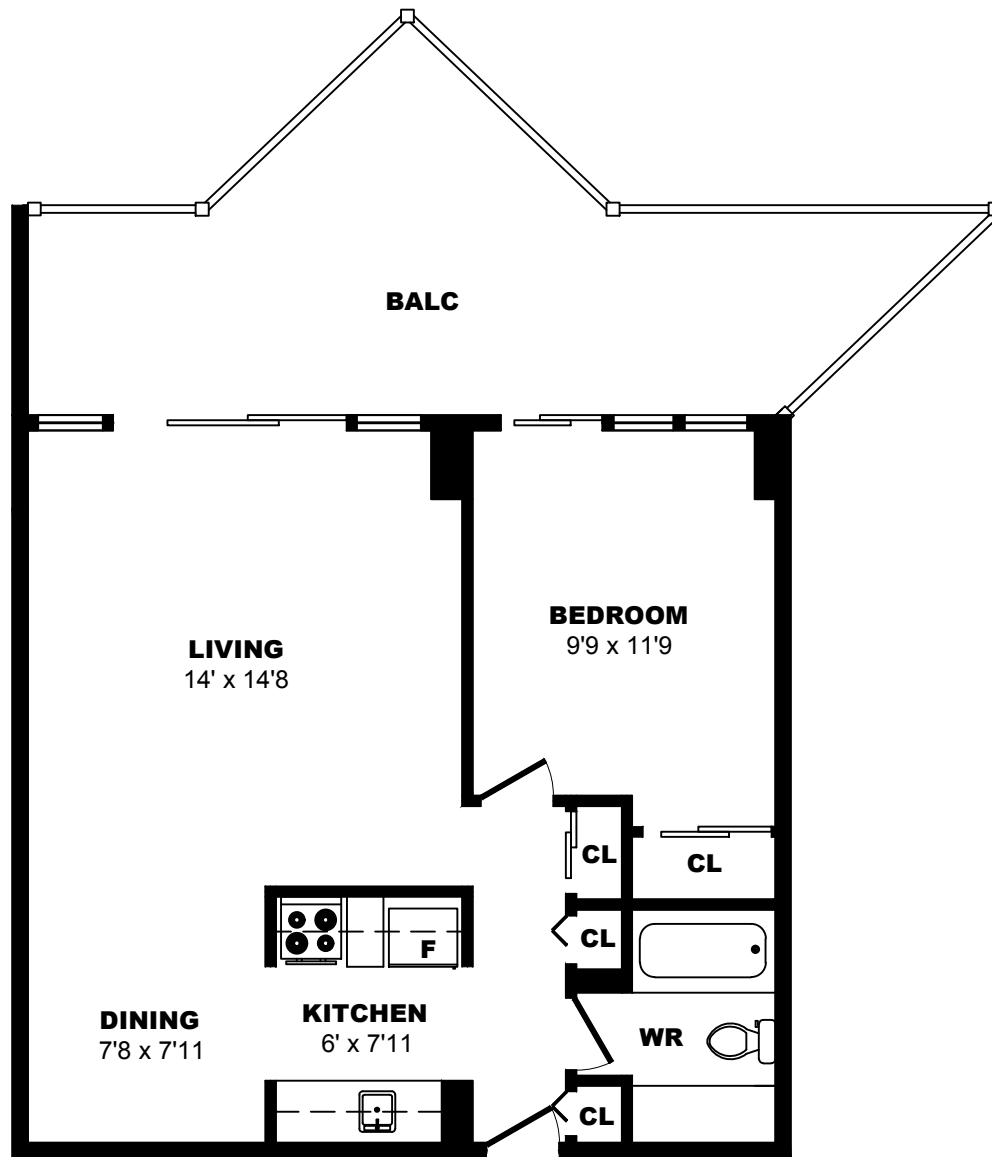

## 425 Simcoe Street, Victoria - 1 Bdrm A, 530sf

All dimensions are approximate. Sizes and specifications are subject to change without notice E. & O. E.  
All illustrations are artist's concept. Actual usable floor space may vary slightly from stated floor area.

## 425 Simcoe Street, Victoria - 1 Bdrm B, 400sf

All dimensions are approximate. Sizes and specifications are subject to change without notice E. & O. E.  
All illustrations are artist's concept. Actual usable floor space may vary slightly from stated floor area.

## 425 Simcoe Street, Victoria - 1 Bdrm C, 530sf

All dimensions are approximate. Sizes and specifications are subject to change without notice E. & O. E.  
All illustrations are artist's concept. Actual usable floor space may vary slightly from stated floor area.

## 425 Simcoe Street, Victoria - 1 Bdrm D, 600sf

All dimensions are approximate. Sizes and specifications are subject to change without notice E. & O. E.  
 All illustrations are artist's concept. Actual usable floor space may vary slightly from stated floor area.