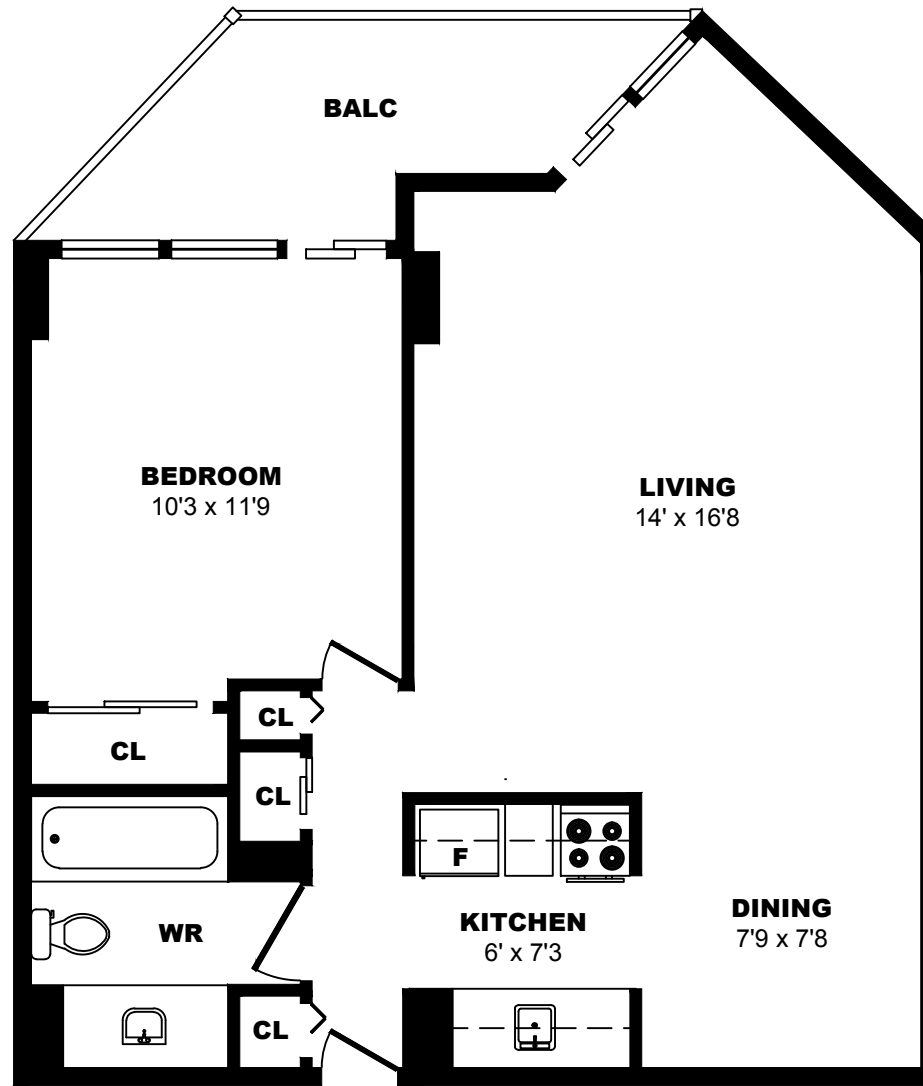

## 425 Simcoe Street, Victoria - 1 Bdrm A, 530sf

All dimensions are approximate. Sizes and specifications are subject to change without notice E. & O. E.  
All illustrations are artist's concept. Actual usable floor space may vary slightly from stated floor area.

## 425 Simcoe Street, Victoria - 1 Bdrm B, 400sf

All dimensions are approximate. Sizes and specifications are subject to change without notice E. & O. E.  
All illustrations are artist's concept. Actual usable floor space may vary slightly from stated floor area.

## 425 Simcoe Street, Victoria - 1 Bdrm C, 530sf

All dimensions are approximate. Sizes and specifications are subject to change without notice E. & O. E.  
All illustrations are artist's concept. Actual usable floor space may vary slightly from stated floor area.

## 425 Simcoe Street, Victoria - 1 Bdrm D, 600sf

All dimensions are approximate. Sizes and specifications are subject to change without notice E. & O. E.  
 All illustrations are artist's concept. Actual usable floor space may vary slightly from stated floor area.