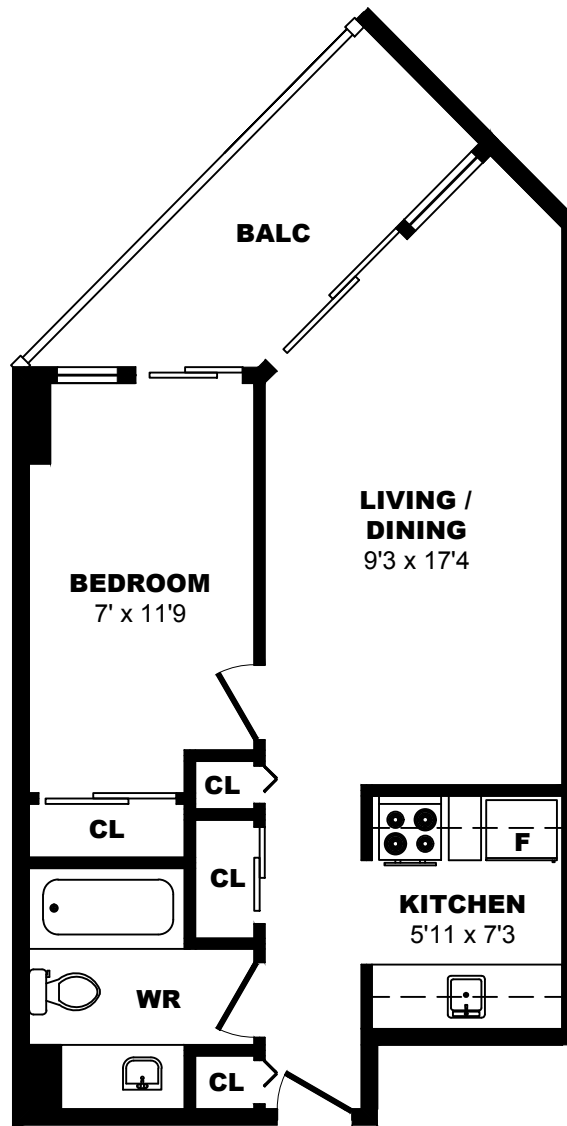

## 425 Simcoe Street, Victoria - 1 Bdrm A, 530sf

All dimensions are approximate. Sizes and specifications are subject to change without notice E. & O. E.  
All illustrations are artist's concept. Actual usable floor space may vary slightly from stated floor area.

## 425 Simcoe Street, Victoria - 1 Bdrm B, 400sf

All dimensions are approximate. Sizes and specifications are subject to change without notice E. & O. E.  
All illustrations are artist's concept. Actual usable floor space may vary slightly from stated floor area.

## 425 Simcoe Street, Victoria - 1 Bdrm C, 530sf

All dimensions are approximate. Sizes and specifications are subject to change without notice E. & O. E.  
All illustrations are artist's concept. Actual usable floor space may vary slightly from stated floor area.

## 425 Simcoe Street, Victoria - 1 Bdrm D, 600sf

All dimensions are approximate. Sizes and specifications are subject to change without notice E. & O. E.  
 All illustrations are artist's concept. Actual usable floor space may vary slightly from stated floor area.