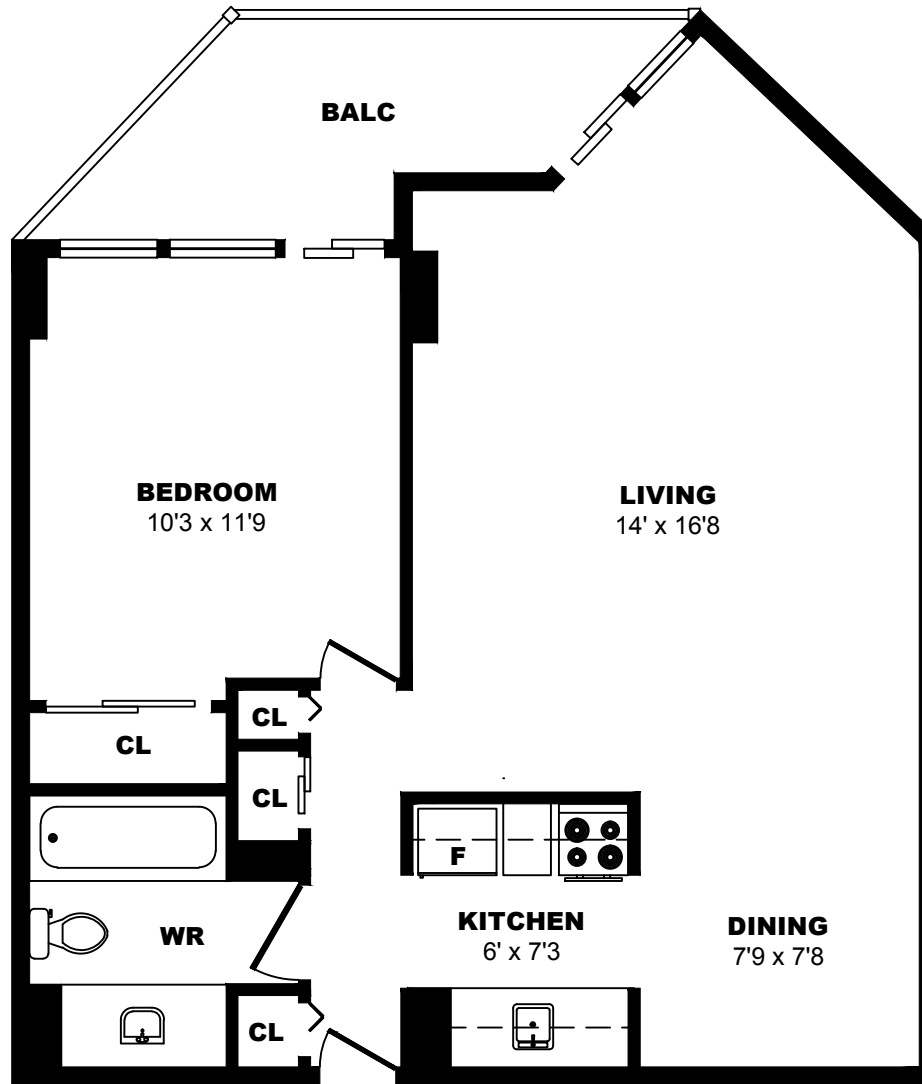

## 425 Simcoe Street, Victoria - 1 Bdrm G, 600sf

All dimensions are approximate. Sizes and specifications are subject to change without notice E. & O. E.  
All illustrations are artist's concept. Actual usable floor space may vary slightly from stated floor area.

## 425 Simcoe Street, Victoria - 1 Bdrm H, 600sf

All dimensions are approximate. Sizes and specifications are subject to change without notice E. & O. E.  
All illustrations are artist's concept. Actual usable floor space may vary slightly from stated floor area.

## 425 Simcoe Street, Victoria - 1 Bdrm I, 560sf

All dimensions are approximate. Sizes and specifications are subject to change without notice E. & O. E.  
All illustrations are artist's concept. Actual usable floor space may vary slightly from stated floor area.