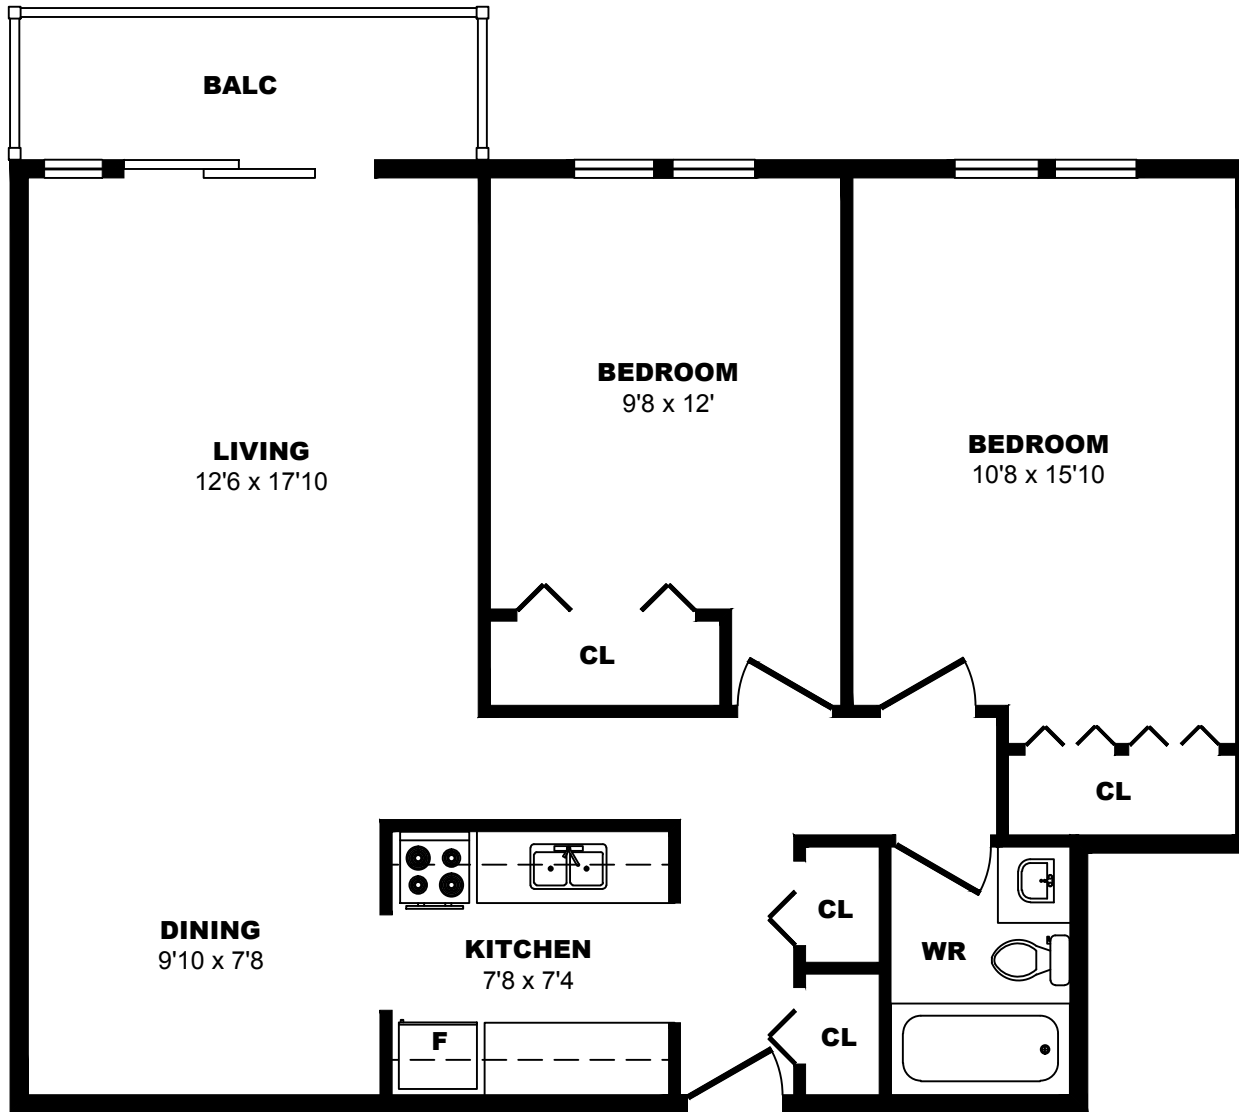

3244 Quadra Street, Victoria - 2 Bdrm A, 830sf

All dimensions are approximate. Sizes and specifications are subject to change without notice E. & O. E.
 All illustrations are artist's concept. Actual usable floor space may vary slightly from stated floor area.

3244 Quadra Street, Victoria - 2 Bdrm B, 820sf

All dimensions are approximate. Sizes and specifications are subject to change without notice E. & O. E.
All illustrations are artist's concept. Actual usable floor space may vary slightly from stated floor area.