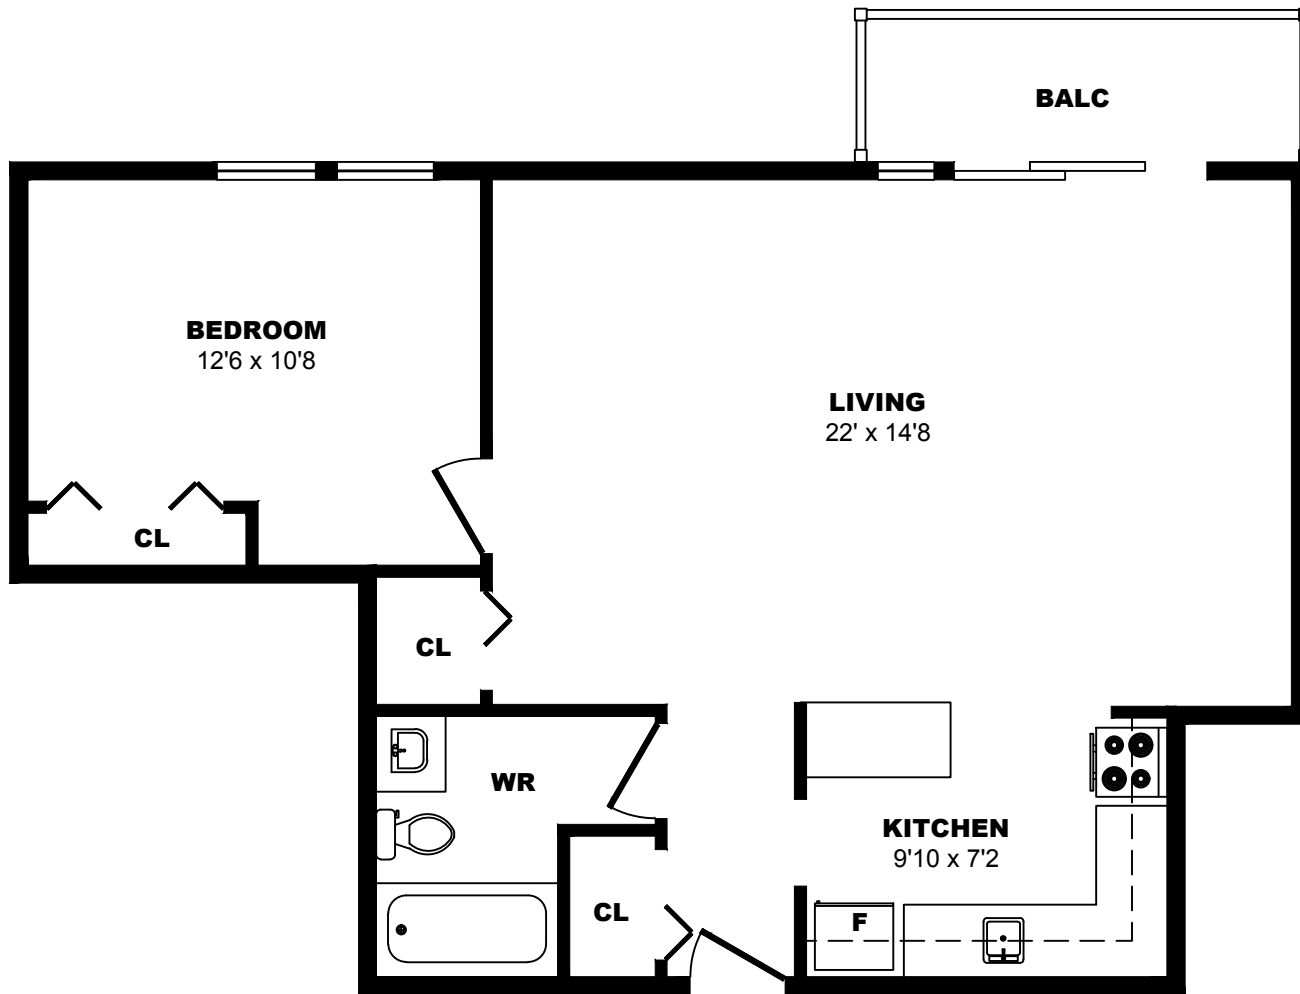

3244 Quadra Street, Victoria - 1 Bdrm A, 620sf

All dimensions are approximate. Sizes and specifications are subject to change without notice E. & O. E.
All illustrations are artist's concept. Actual usable floor space may vary slightly from stated floor area.

3244 Quadra Street, Victoria - 1 Bdrm B, 590sf

All dimensions are approximate. Sizes and specifications are subject to change without notice E. & O. E.
All illustrations are artist's concept. Actual usable floor space may vary slightly from stated floor area.

3244 Quadra Street, Victoria - 1 Bdrm C, 580sf

All dimensions are approximate. Sizes and specifications are subject to change without notice E. & O. E.
All illustrations are artist's concept. Actual usable floor space may vary slightly from stated floor area.

3244 Quadra Street, Victoria - 1 Bdrm D, 640sf

All dimensions are approximate. Sizes and specifications are subject to change without notice E. & O. E.
All illustrations are artist's concept. Actual usable floor space may vary slightly from stated floor area.