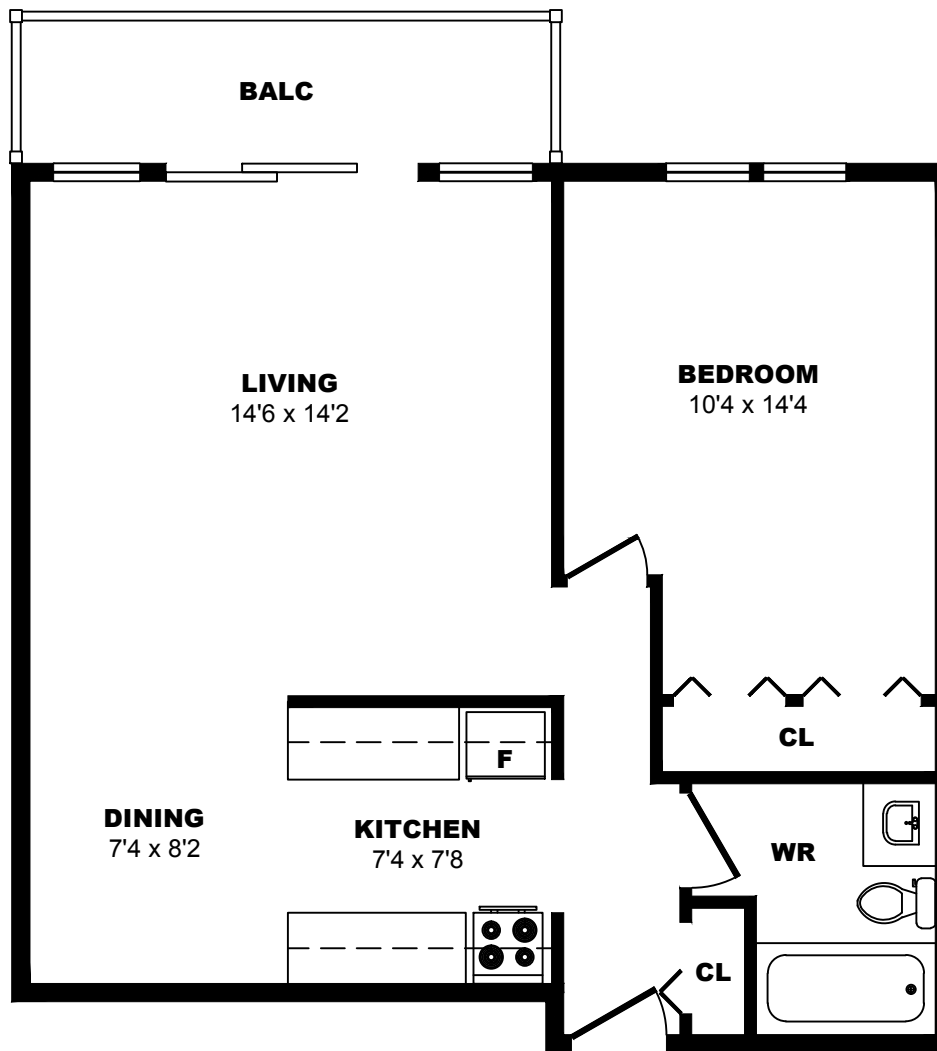

3244 Quadra Street, Victoria - 1 Bdrm A, 620sf

All dimensions are approximate. Sizes and specifications are subject to change without notice E. & O. E.
All illustrations are artist's concept. Actual usable floor space may vary slightly from stated floor area.

3244 Quadra Street, Victoria - 1 Bdrm B, 590sf

All dimensions are approximate. Sizes and specifications are subject to change without notice E. & O. E.
All illustrations are artist's concept. Actual usable floor space may vary slightly from stated floor area.

3244 Quadra Street, Victoria - 1 Bdrm C, 580sf

All dimensions are approximate. Sizes and specifications are subject to change without notice E. & O. E.
All illustrations are artist's concept. Actual usable floor space may vary slightly from stated floor area.

3244 Quadra Street, Victoria - 1 Bdrm D, 640sf

All dimensions are approximate. Sizes and specifications are subject to change without notice E. & O. E.
All illustrations are artist's concept. Actual usable floor space may vary slightly from stated floor area.