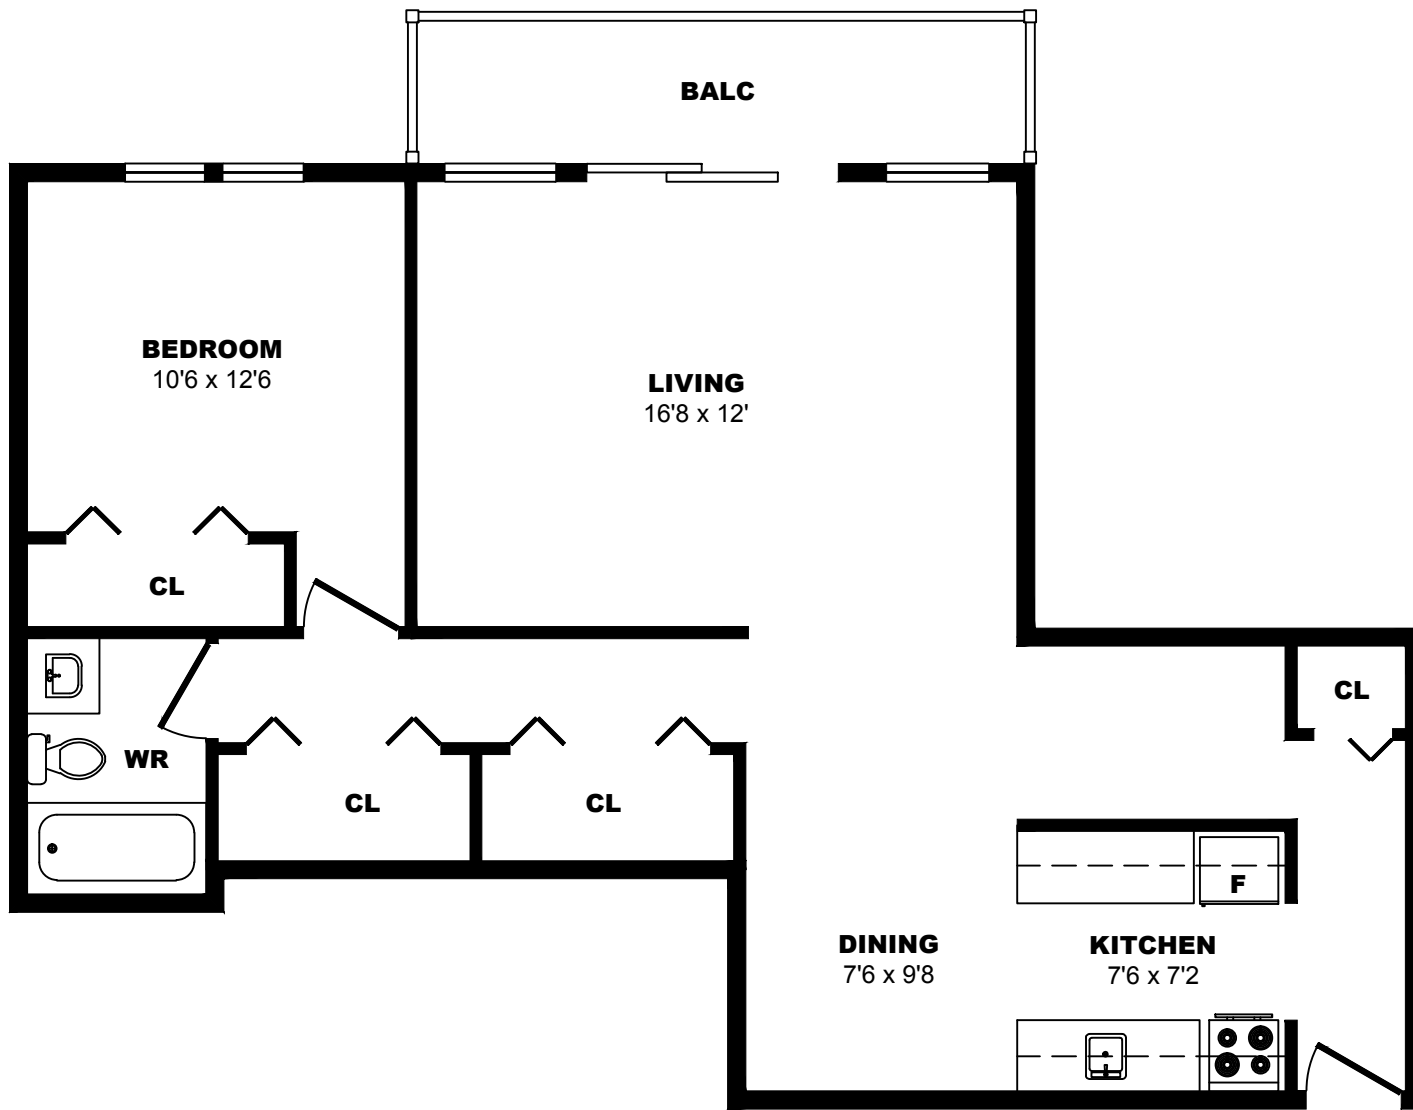

3244 Quadra Street, Victoria - 1 Bdrm B, 590sf

All dimensions are approximate. Sizes and specifications are subject to change without notice E. & O. E.
All illustrations are artist's concept. Actual usable floor space may vary slightly from stated floor area.

3244 Quadra Street, Victoria - 1 Bdrm C, 580sf

All dimensions are approximate. Sizes and specifications are subject to change without notice E. & O. E.
All illustrations are artist's concept. Actual usable floor space may vary slightly from stated floor area.

3244 Quadra Street, Victoria - 1 Bdrm D, 640sf

All dimensions are approximate. Sizes and specifications are subject to change without notice E. & O. E.
All illustrations are artist's concept. Actual usable floor space may vary slightly from stated floor area.

3244 Quadra Street, Victoria - 1 Bdrm E, 710sf

All dimensions are approximate. Sizes and specifications are subject to change without notice E. & O. E.
 All illustrations are artist's concept. Actual usable floor space may vary slightly from stated floor area.