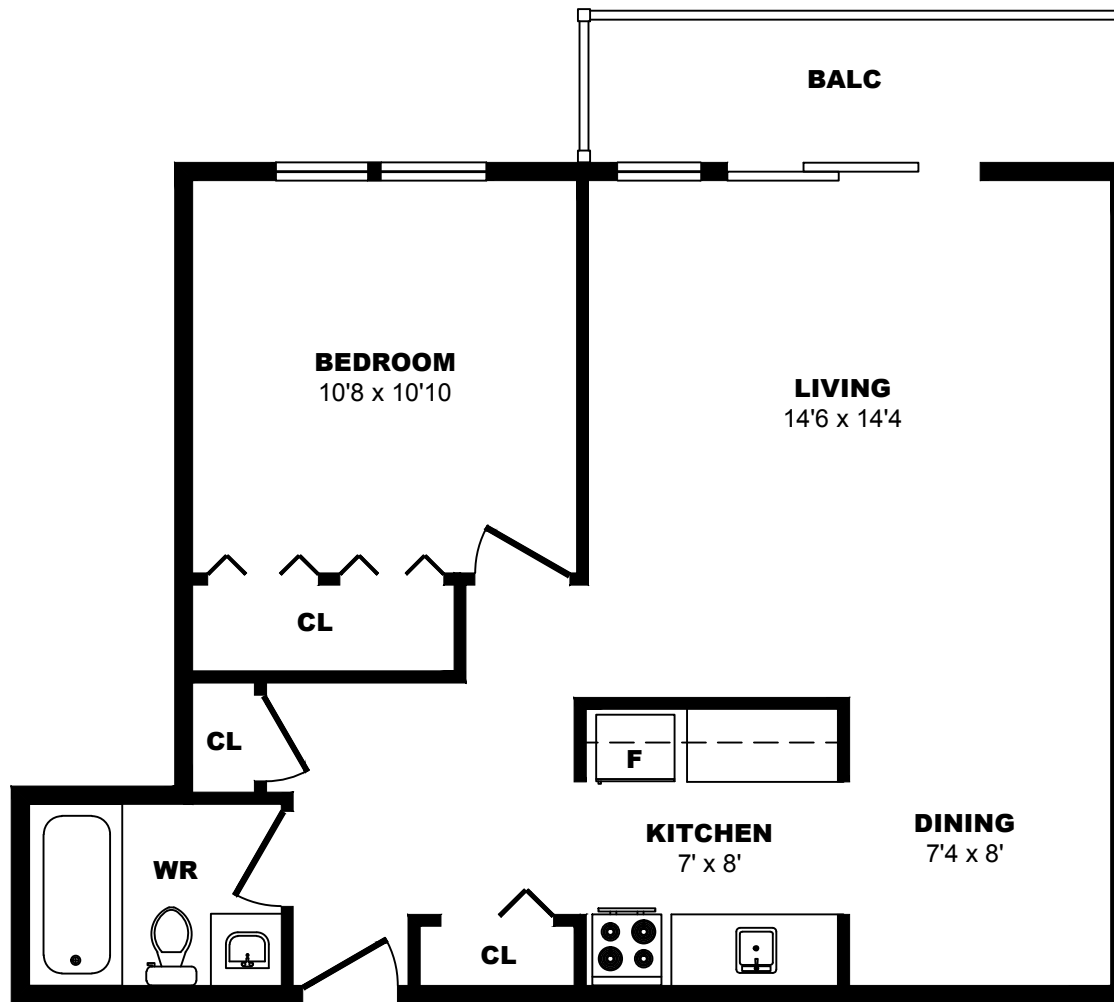

3244 Quadra Street, Victoria - 1 Bdrm A, 620sf

All dimensions are approximate. Sizes and specifications are subject to change without notice E. & O. E.
All illustrations are artist's concept. Actual usable floor space may vary slightly from stated floor area.

3244 Quadra Street, Victoria - 1 Bdrm B, 590sf

All dimensions are approximate. Sizes and specifications are subject to change without notice E. & O. E.
All illustrations are artist's concept. Actual usable floor space may vary slightly from stated floor area.

3244 Quadra Street, Victoria - 1 Bdrm C, 580sf

All dimensions are approximate. Sizes and specifications are subject to change without notice E. & O. E.
All illustrations are artist's concept. Actual usable floor space may vary slightly from stated floor area.

3244 Quadra Street, Victoria - 1 Bdrm D, 640sf

All dimensions are approximate. Sizes and specifications are subject to change without notice E. & O. E.
All illustrations are artist's concept. Actual usable floor space may vary slightly from stated floor area.