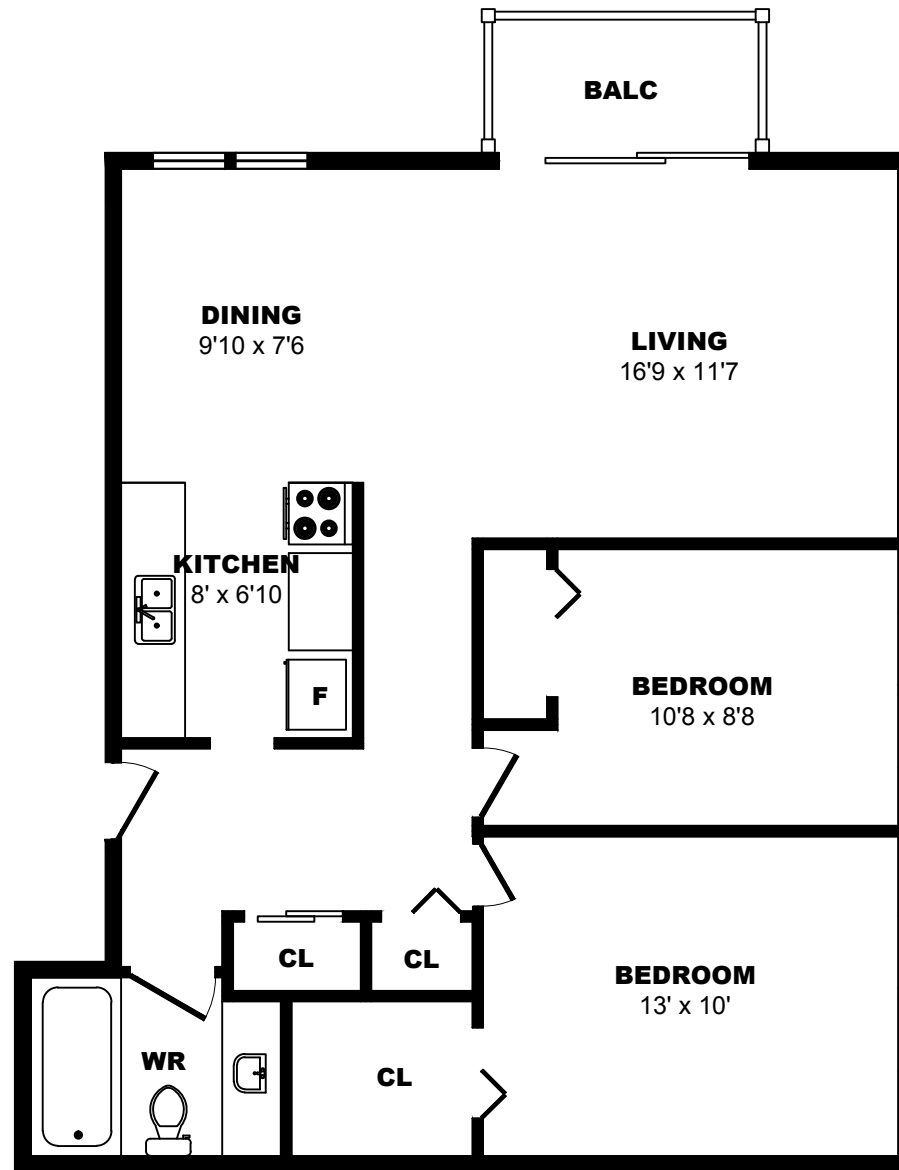

990 Broughton St, Vancouver - 1 Bdrm A, 620sf

All dimensions are approximate. Sizes and specifications are subject to change without notice E. & O. E.
All illustrations are artist's concept. Actual usable floor space may vary slightly from stated floor area.

990 Broughton St, Vancouver - 1 Bdrm B, 450sf

All dimensions are approximate. Sizes and specifications are subject to change without notice E. & O. E.
All illustrations are artist's concept. Actual usable floor space may vary slightly from stated floor area.

990 Broughton St, Vancouver - 1 Bdrm D, 640sf

All dimensions are approximate. Sizes and specifications are subject to change without notice E. & O. E.
All illustrations are artist's concept. Actual usable floor space may vary slightly from stated floor area.

990 Broughton St, Vancouver - 2 Bdrm A, 680sf

All dimensions are approximate. Sizes and specifications are subject to change without notice E. & O. E.
All illustrations are artist's concept. Actual usable floor space may vary slightly from stated floor area.