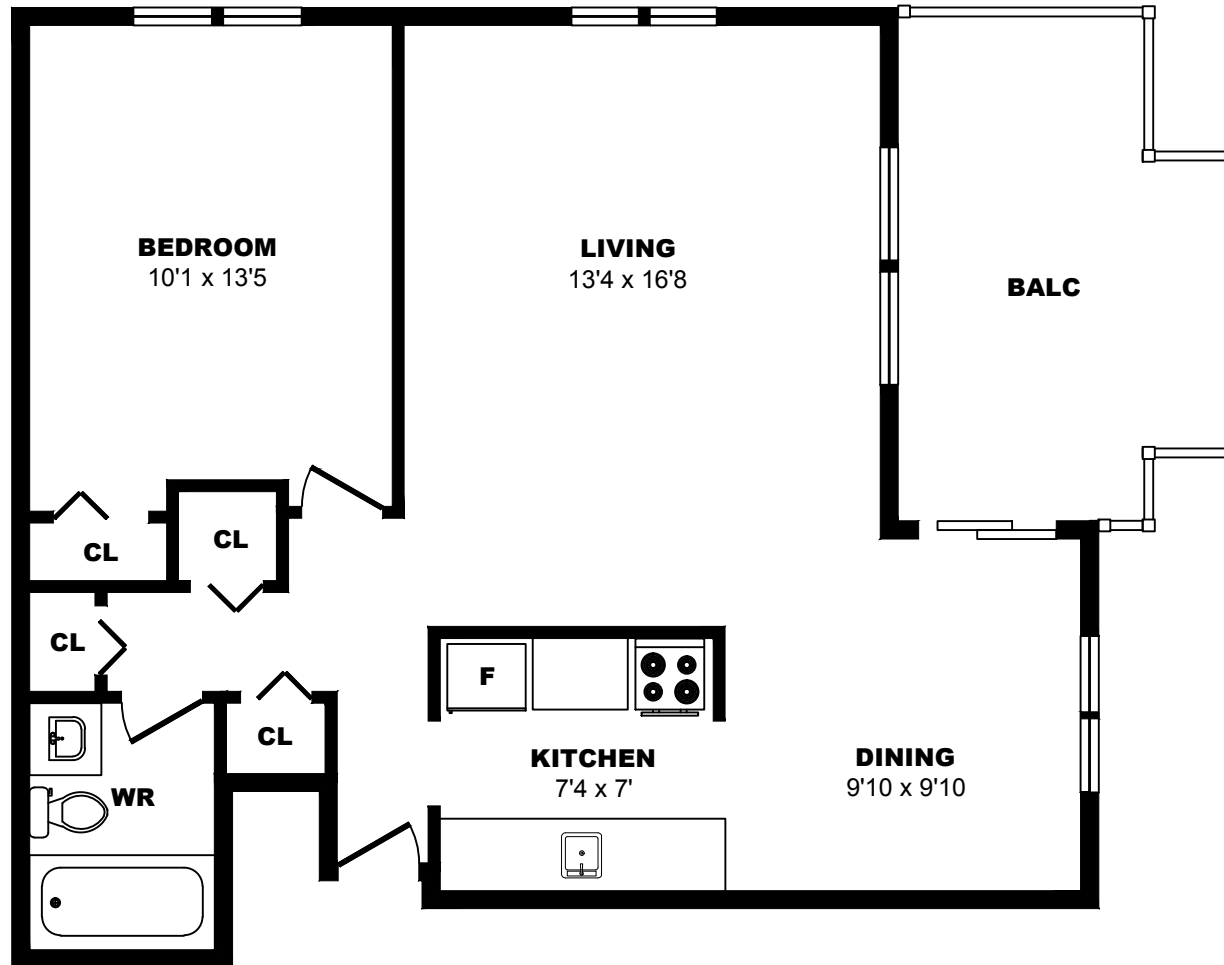

990 Broughton St, Vancouver - Bachelor A, 410sf

All dimensions are approximate. Sizes and specifications are subject to change without notice E. & O. E.
All illustrations are artist's concept. Actual usable floor space may vary slightly from stated floor area.

990 Broughton St, Vancouver - 1 Bdrm A, 620sf

All dimensions are approximate. Sizes and specifications are subject to change without notice E. & O. E.
All illustrations are artist's concept. Actual usable floor space may vary slightly from stated floor area.

990 Broughton St, Vancouver - 1 Bdrm B, 450sf

All dimensions are approximate. Sizes and specifications are subject to change without notice E. & O. E.
All illustrations are artist's concept. Actual usable floor space may vary slightly from stated floor area.

990 Broughton St, Vancouver - 1 Bdrm C, 550sf

All dimensions are approximate. Sizes and specifications are subject to change without notice E. & O. E.
All illustrations are artist's concept. Actual usable floor space may vary slightly from stated floor area.