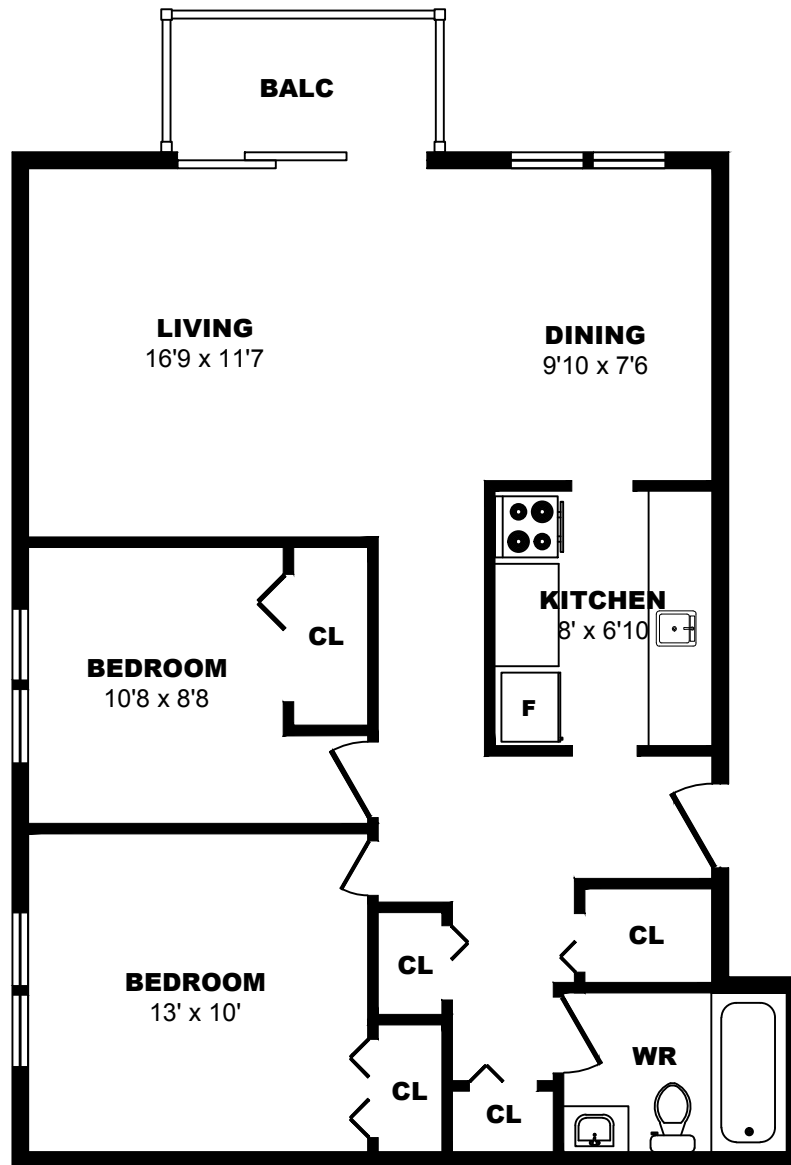

990 Broughton St, Vancouver - 1 Bdrm A, 620sf

All dimensions are approximate. Sizes and specifications are subject to change without notice E. & O. E.
All illustrations are artist's concept. Actual usable floor space may vary slightly from stated floor area.

990 Broughton St, Vancouver - 1 Bdrm B, 450sf

All dimensions are approximate. Sizes and specifications are subject to change without notice E. & O. E.
All illustrations are artist's concept. Actual usable floor space may vary slightly from stated floor area.

990 Broughton St, Vancouver - 1 Bdrm C, 550sf

All dimensions are approximate. Sizes and specifications are subject to change without notice E. & O. E.
All illustrations are artist's concept. Actual usable floor space may vary slightly from stated floor area.

990 Broughton St, Vancouver - 1 Bdrm D, 640sf

All dimensions are approximate. Sizes and specifications are subject to change without notice E. & O. E.
All illustrations are artist's concept. Actual usable floor space may vary slightly from stated floor area.