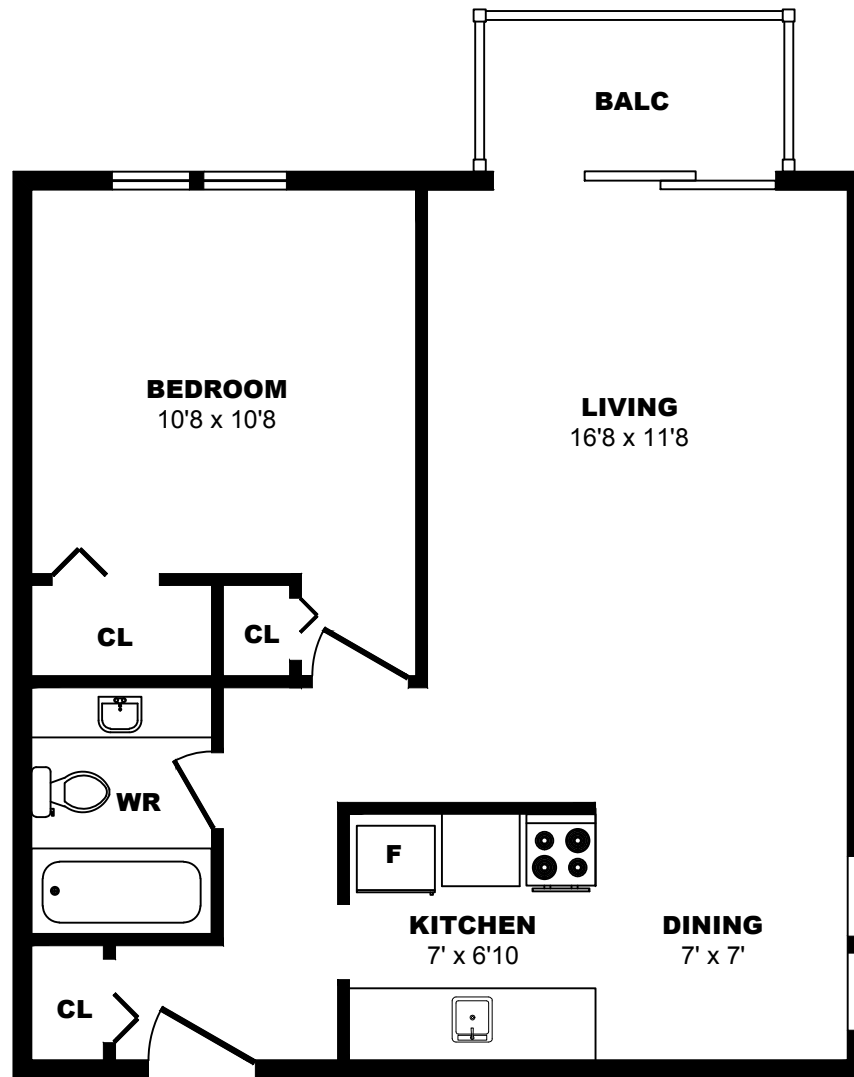

990 Broughton St, Vancouver - Bachelor A, 410sf

All dimensions are approximate. Sizes and specifications are subject to change without notice E. & O. E.
All illustrations are artist's concept. Actual usable floor space may vary slightly from stated floor area.

990 Broughton St, Vancouver - 1 Bdrm A, 620sf

All dimensions are approximate. Sizes and specifications are subject to change without notice E. & O. E.
All illustrations are artist's concept. Actual usable floor space may vary slightly from stated floor area.

990 Broughton St, Vancouver - 1 Bdrm B, 450sf

All dimensions are approximate. Sizes and specifications are subject to change without notice E. & O. E.
All illustrations are artist's concept. Actual usable floor space may vary slightly from stated floor area.

990 Broughton St, Vancouver - 1 Bdrm C, 550sf

All dimensions are approximate. Sizes and specifications are subject to change without notice E. & O. E.
All illustrations are artist's concept. Actual usable floor space may vary slightly from stated floor area.