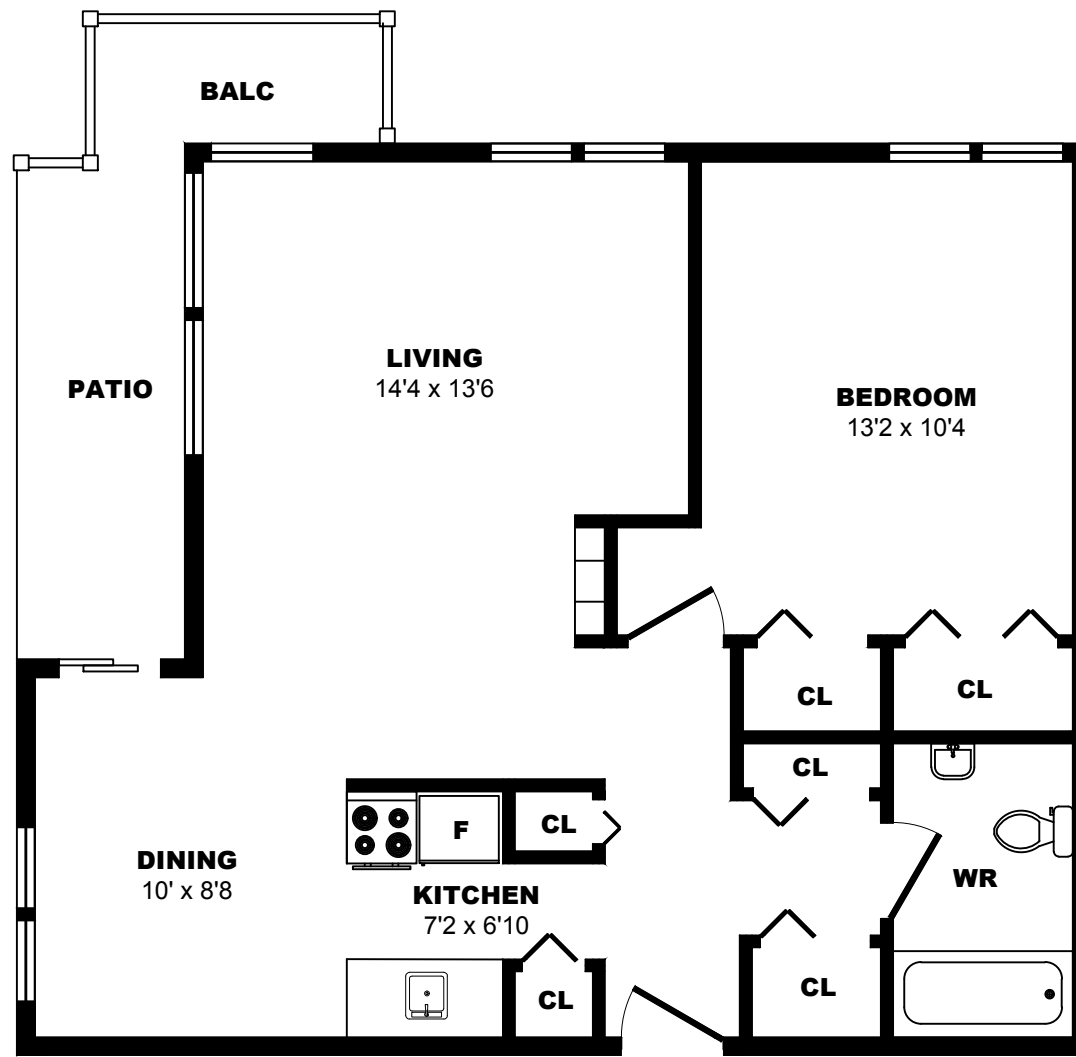

990 Broughton St, Vancouver - Bachelor A, 410sf

All dimensions are approximate. Sizes and specifications are subject to change without notice E. & O. E.
All illustrations are artist's concept. Actual usable floor space may vary slightly from stated floor area.

990 Broughton St, Vancouver - 1 Bdrm A, 620sf

All dimensions are approximate. Sizes and specifications are subject to change without notice E. & O. E.
All illustrations are artist's concept. Actual usable floor space may vary slightly from stated floor area.

990 Broughton St, Vancouver - 1 Bdrm B, 450sf

All dimensions are approximate. Sizes and specifications are subject to change without notice E. & O. E.
All illustrations are artist's concept. Actual usable floor space may vary slightly from stated floor area.

990 Broughton St, Vancouver - 1 Bdrm C, 550sf

All dimensions are approximate. Sizes and specifications are subject to change without notice E. & O. E.
All illustrations are artist's concept. Actual usable floor space may vary slightly from stated floor area.