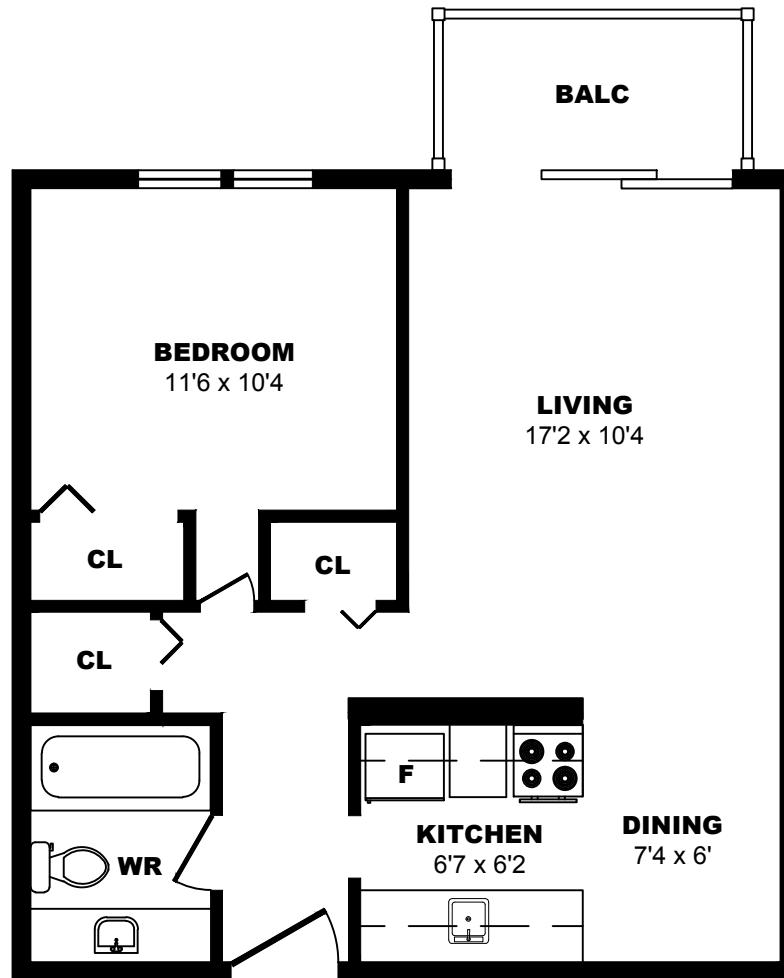

990 Broughton St, Vancouver - Bachelor A, 410sf

All dimensions are approximate. Sizes and specifications are subject to change without notice E. & O. E.
All illustrations are artist's concept. Actual usable floor space may vary slightly from stated floor area.

990 Broughton St, Vancouver - 1 Bdrm A, 620sf

All dimensions are approximate. Sizes and specifications are subject to change without notice E. & O. E.
All illustrations are artist's concept. Actual usable floor space may vary slightly from stated floor area.

990 Broughton St, Vancouver - 1 Bdrm B, 450sf

All dimensions are approximate. Sizes and specifications are subject to change without notice E. & O. E.
All illustrations are artist's concept. Actual usable floor space may vary slightly from stated floor area.

990 Broughton St, Vancouver - 1 Bdrm C, 550sf

All dimensions are approximate. Sizes and specifications are subject to change without notice E. & O. E.
All illustrations are artist's concept. Actual usable floor space may vary slightly from stated floor area.