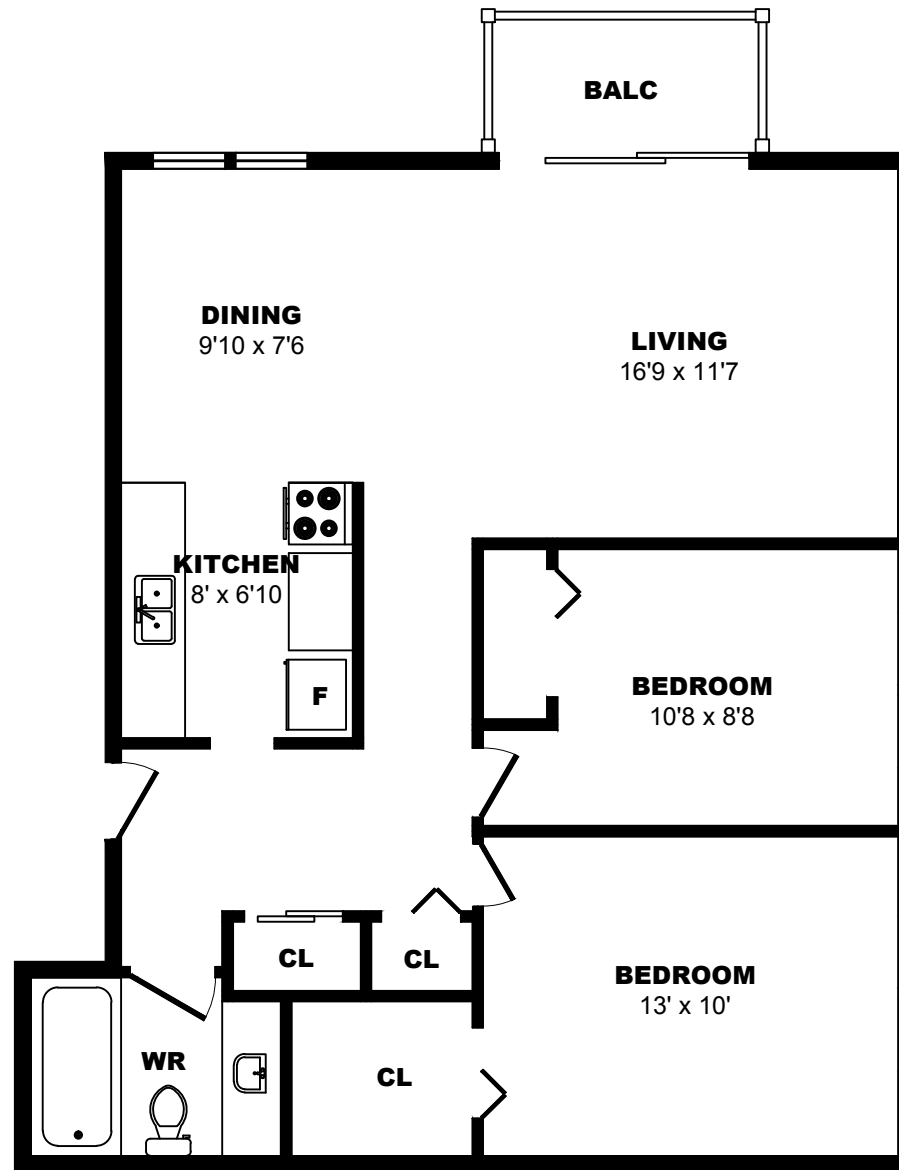

## 990 Broughton St, Vancouver - 2 Bdrm A, 680sf

All dimensions are approximate. Sizes and specifications are subject to change without notice E. & O. E.  
All illustrations are artist's concept. Actual usable floor space may vary slightly from stated floor area.

## 990 Broughton St, Vancouver - 2 Bdrm B, 770sf

All dimensions are approximate. Sizes and specifications are subject to change without notice E. & O. E.  
 All illustrations are artist's concept. Actual usable floor space may vary slightly from stated floor area.