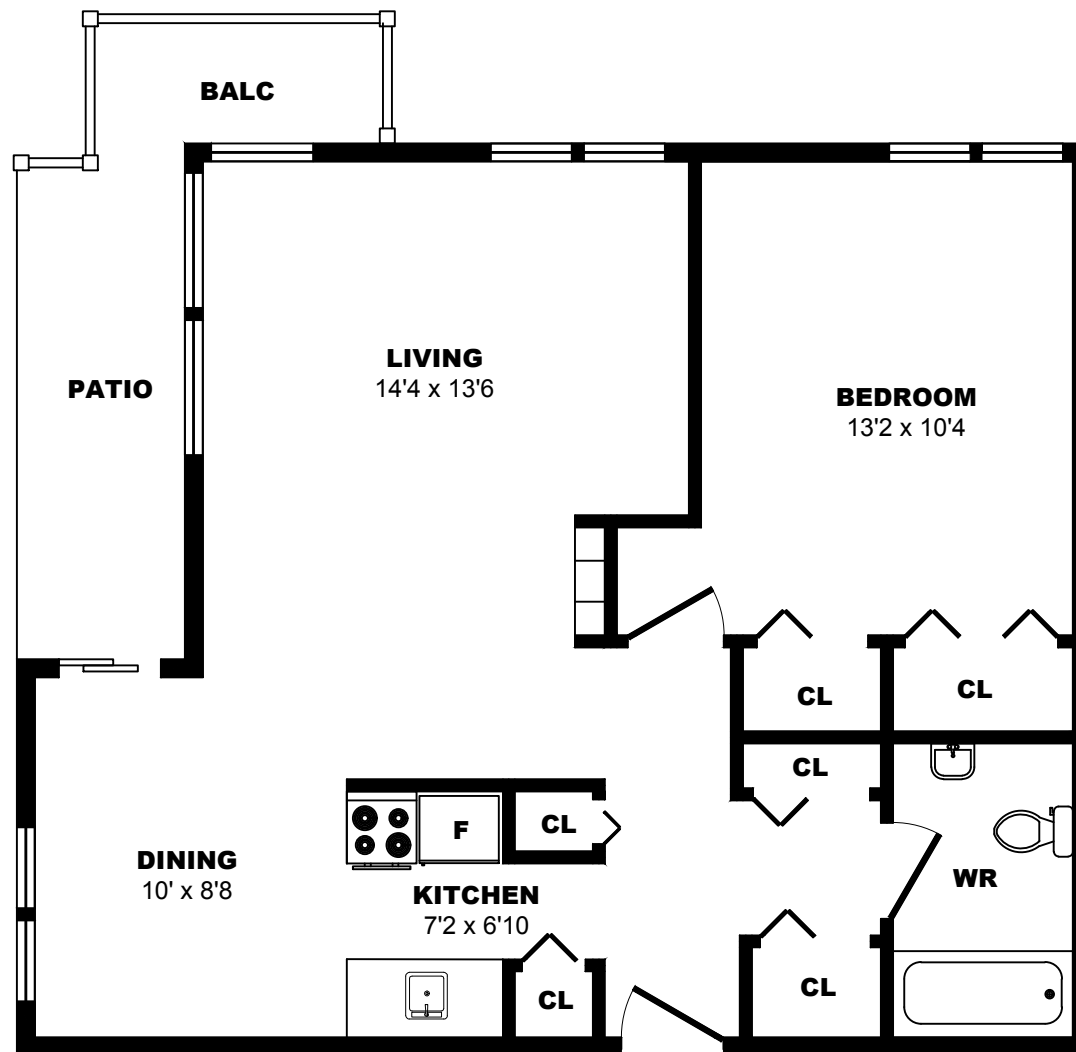

990 Broughton St, Vancouver - 1 Bdrm A, 620sf

All dimensions are approximate. Sizes and specifications are subject to change without notice E. & O. E.
All illustrations are artist's concept. Actual usable floor space may vary slightly from stated floor area.

990 Broughton St, Vancouver - 1 Bdrm B, 450sf

All dimensions are approximate. Sizes and specifications are subject to change without notice E. & O. E.
All illustrations are artist's concept. Actual usable floor space may vary slightly from stated floor area.

990 Broughton St, Vancouver - 1 Bdrm C, 550sf

All dimensions are approximate. Sizes and specifications are subject to change without notice E. & O. E.
All illustrations are artist's concept. Actual usable floor space may vary slightly from stated floor area.

990 Broughton St, Vancouver - 1 Bdrm D, 640sf

All dimensions are approximate. Sizes and specifications are subject to change without notice E. & O. E.
All illustrations are artist's concept. Actual usable floor space may vary slightly from stated floor area.