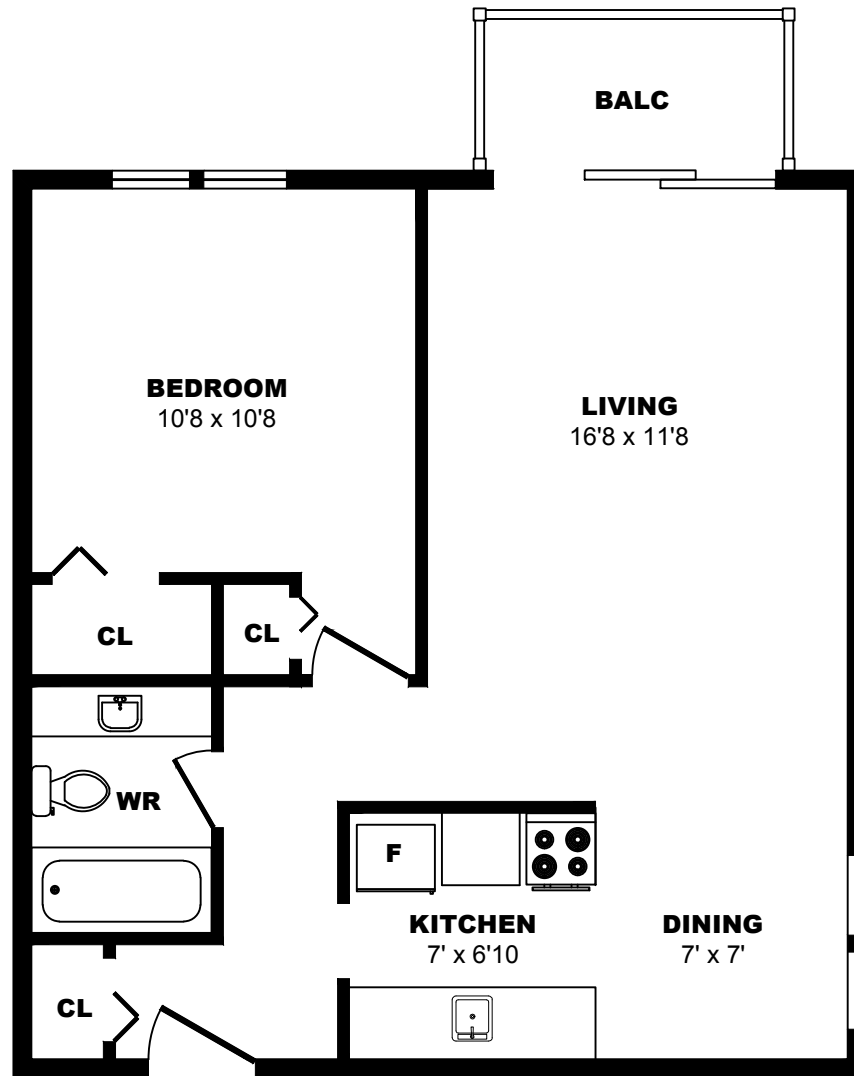

990 Broughton St, Vancouver - 1 Bdrm A, 620sf

All dimensions are approximate. Sizes and specifications are subject to change without notice E. & O. E.
All illustrations are artist's concept. Actual usable floor space may vary slightly from stated floor area.

990 Broughton St, Vancouver - 1 Bdrm B, 450sf

All dimensions are approximate. Sizes and specifications are subject to change without notice E. & O. E.
All illustrations are artist's concept. Actual usable floor space may vary slightly from stated floor area.

990 Broughton St, Vancouver - 1 Bdrm C, 550sf

All dimensions are approximate. Sizes and specifications are subject to change without notice E. & O. E.
All illustrations are artist's concept. Actual usable floor space may vary slightly from stated floor area.

990 Broughton St, Vancouver - 1 Bdrm D, 640sf

All dimensions are approximate. Sizes and specifications are subject to change without notice E. & O. E.
All illustrations are artist's concept. Actual usable floor space may vary slightly from stated floor area.