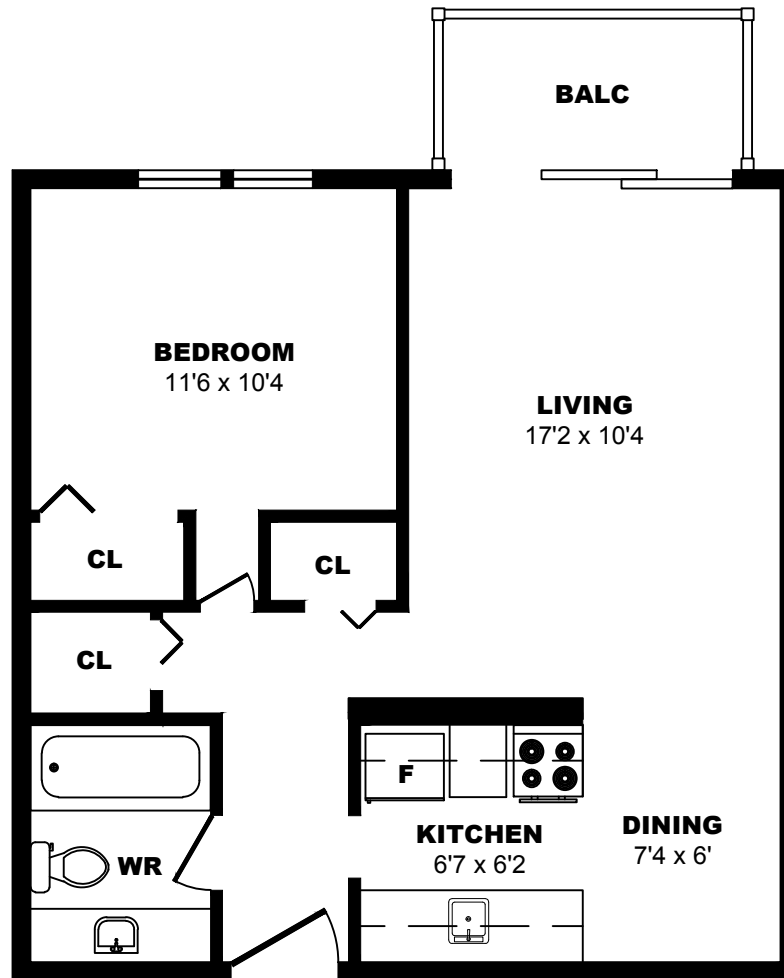

990 Broughton St, Vancouver - 1 Bdrm A, 620sf

All dimensions are approximate. Sizes and specifications are subject to change without notice E. & O. E.
All illustrations are artist's concept. Actual usable floor space may vary slightly from stated floor area.

990 Broughton St, Vancouver - 1 Bdrm B, 450sf

All dimensions are approximate. Sizes and specifications are subject to change without notice E. & O. E.
All illustrations are artist's concept. Actual usable floor space may vary slightly from stated floor area.

990 Broughton St, Vancouver - 1 Bdrm C, 550sf

All dimensions are approximate. Sizes and specifications are subject to change without notice E. & O. E.
All illustrations are artist's concept. Actual usable floor space may vary slightly from stated floor area.

990 Broughton St, Vancouver - 1 Bdrm D, 640sf

All dimensions are approximate. Sizes and specifications are subject to change without notice E. & O. E.
All illustrations are artist's concept. Actual usable floor space may vary slightly from stated floor area.