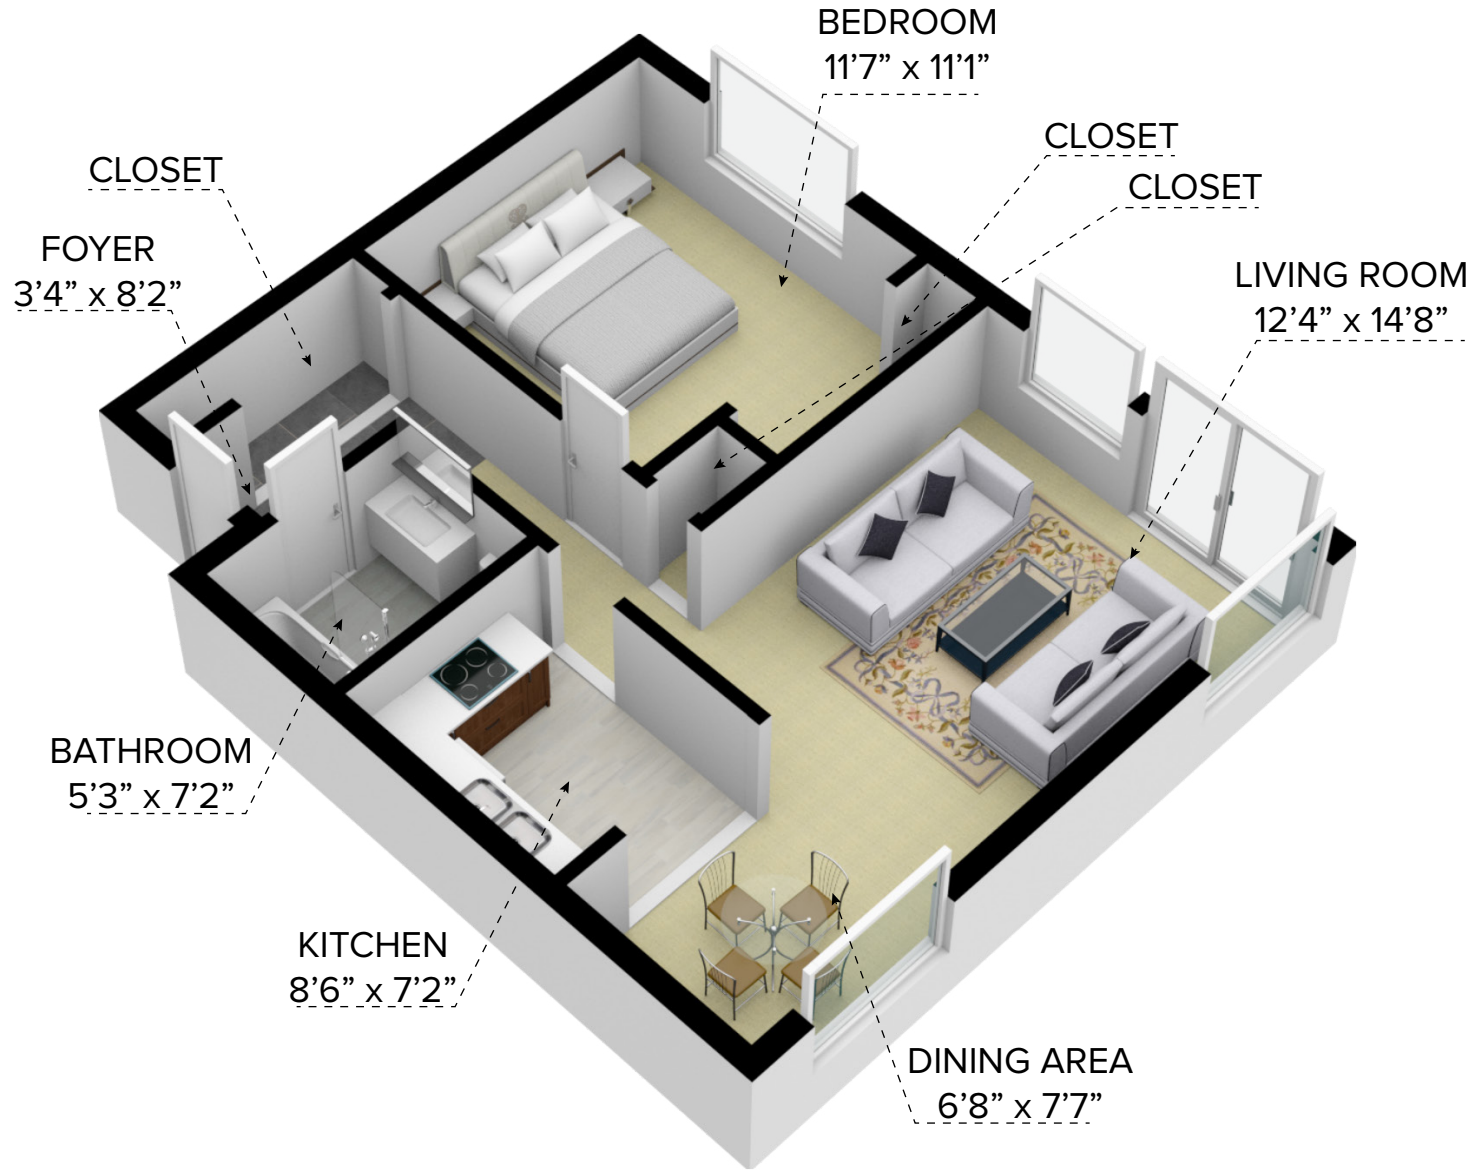

# Buckingham Manor

967 Collinson Street, Victoria, BC

**10967-1-A1 - 1 Bedroom (583 sq.ft.)**

CANADIAN APARTMENT  
PROPERTIES • REIT

All dimensions are approximate and no responsibility is taken for any error, omission or misstatement. Size and specifications are subject to change without notice. This plan is for illustrative purposes only and should be used as such.

# Buckingham Manor

967 Collinson Street, Victoria, BC

All dimensions are approximate and no responsibility is taken for any error, omission or misstatement. Size and specifications are subject to change without notice. This plan is for illustrative purposes only and should be used as such

CANADIAN APARTMENT  
PROPERTIES • REIT

**10967-1-A2 - 1 Bedroom (540 sq.ft.)**

CANADIAN APARTMENT  
PROPERTIES • REIT

**10967-1-A3 - 1 Bedroom (537 sq.ft.)**