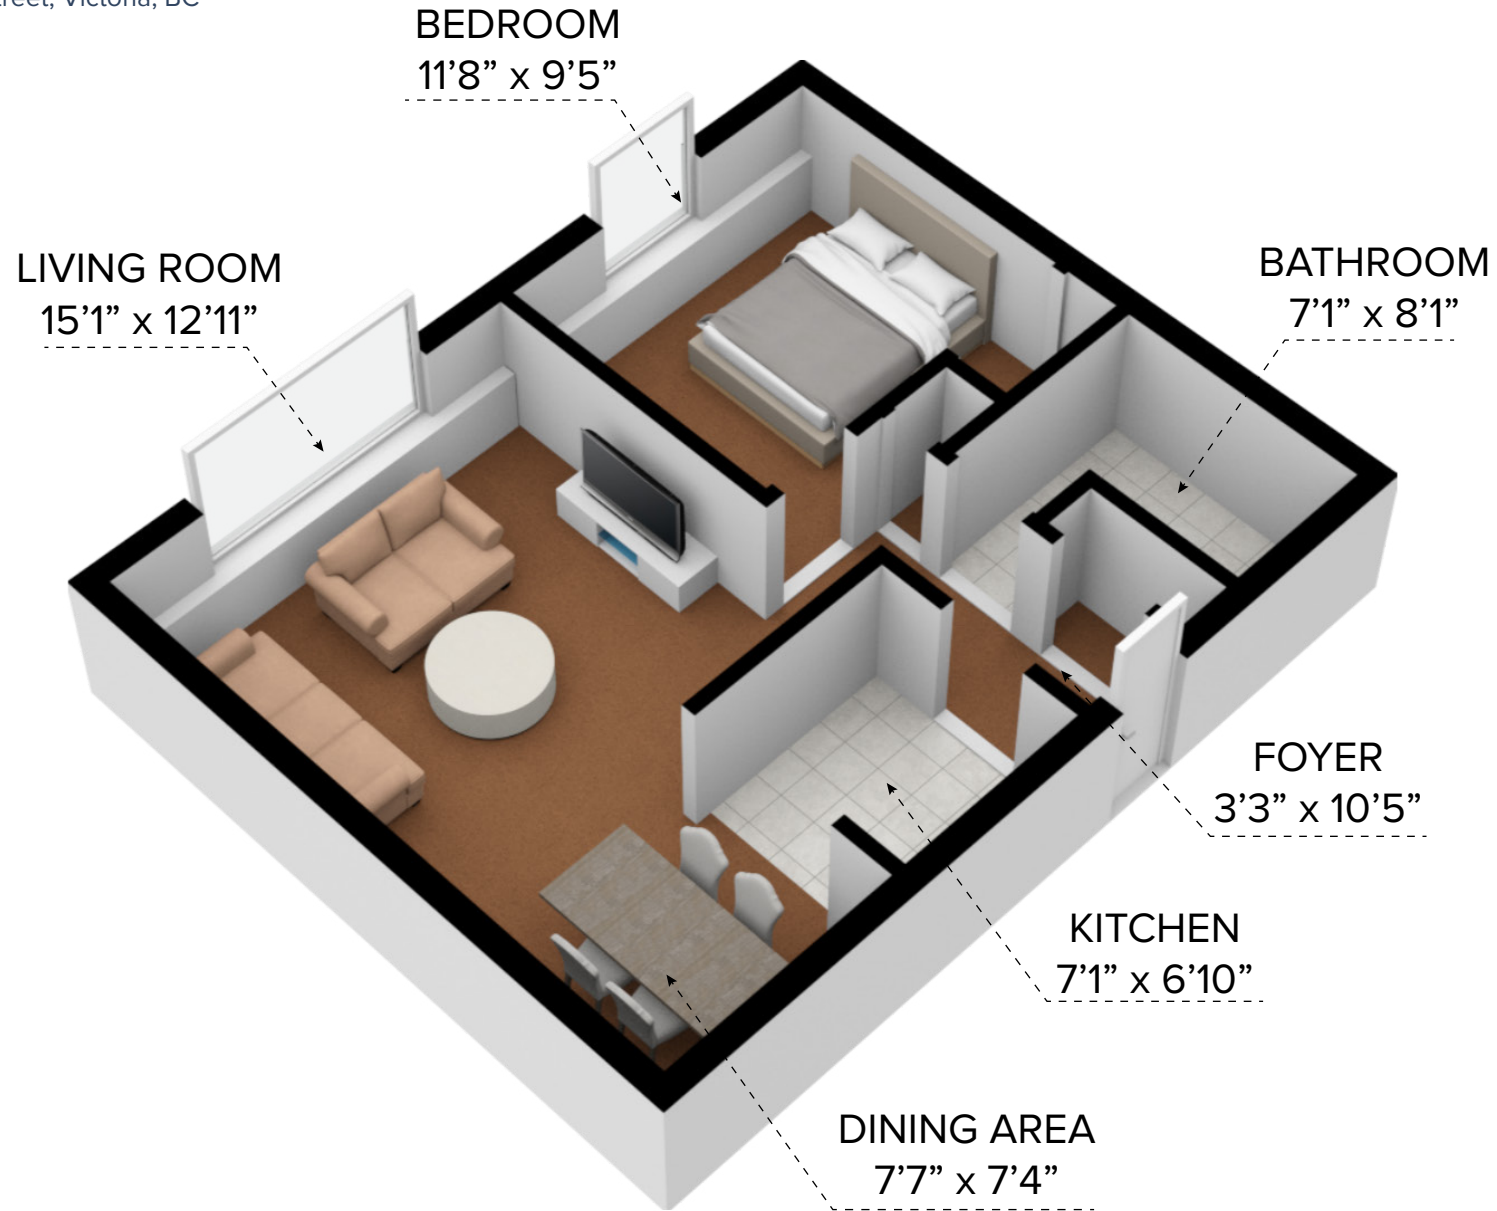

# Buckingham Manor

967 Collinson Street, Victoria, BC

**10967-1-A1 - 1 Bedroom (583 sq.ft.)**

CANADIAN APARTMENT  
PROPERTIES • REIT

All dimensions are approximate and no responsibility is taken for any error, omission or misstatement. Size and specifications are subject to change without notice. This plan is for illustrative purposes only and should be used as such.

# Buckingham Manor

967 Collinson Street, Victoria, BC

All dimensions are approximate and no responsibility is taken for any error, omission or misstatement. Size and specifications are subject to change without notice. This plan is for illustrative purposes only and should be used as such

CANADIAN APARTMENT  
PROPERTIES • REIT

**10967-1-A2 - 1 Bedroom (540 sq.ft.)**

CANADIAN APARTMENT  
PROPERTIES • REIT

**10967-1-A3 - 1 Bedroom (537 sq.ft.)**