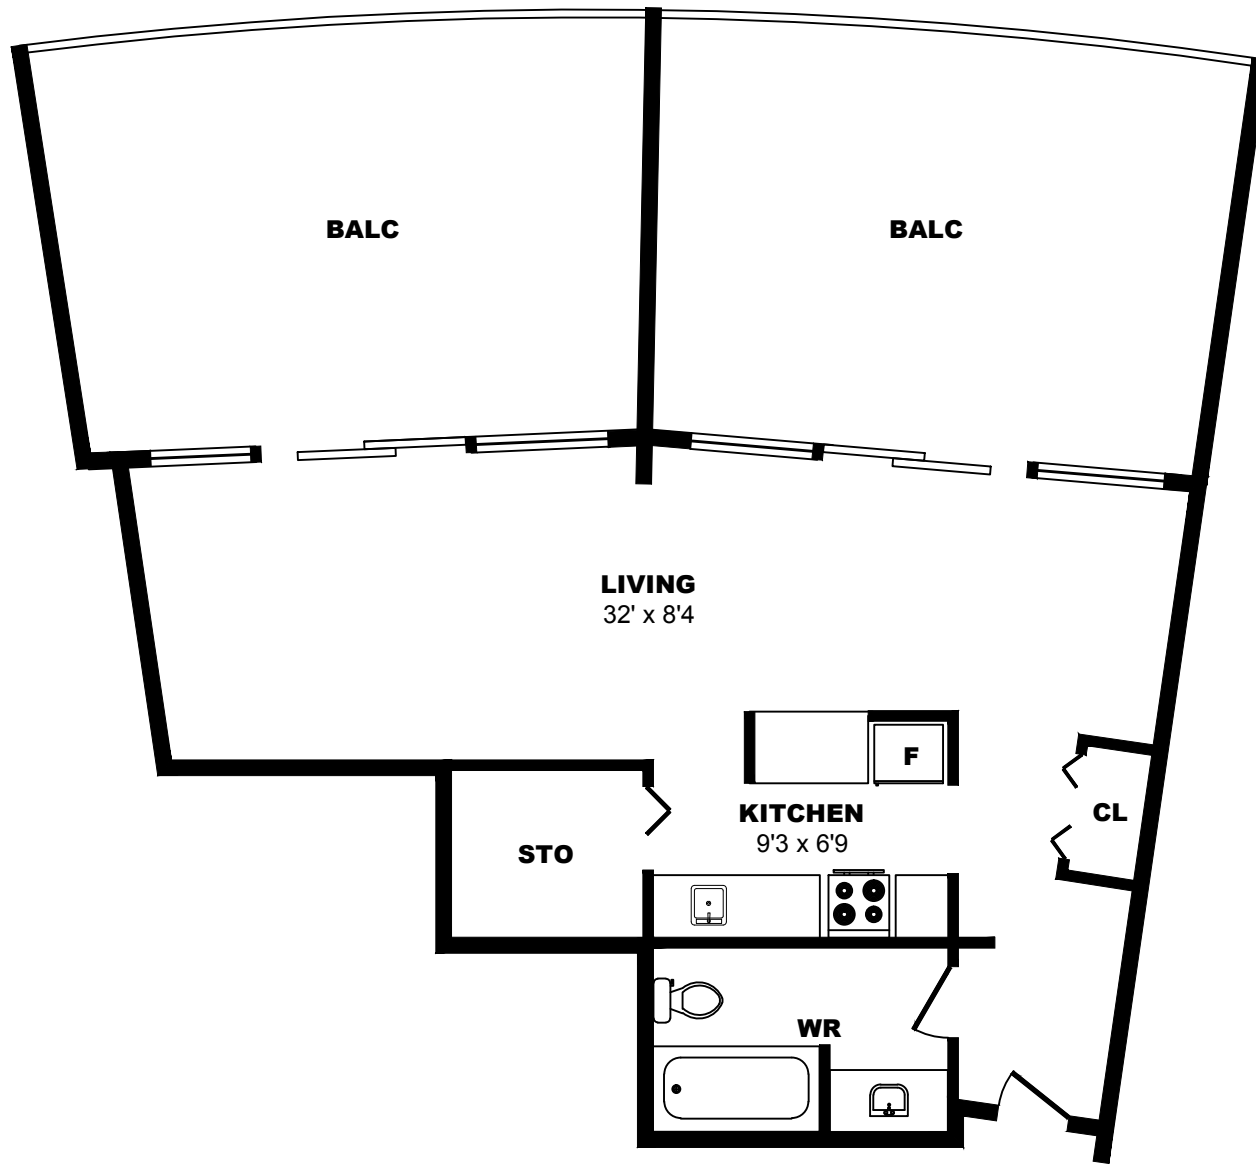

1989 Marine Drive, North Vancouver - Bachelor A, 480sf

All dimensions are approximate. Sizes and specifications are subject to change without notice E. & O. E.
All illustrations are artist's concept. Actual usable floor space may vary slightly from stated floor area.

1989 Marine Drive, North Vancouver - Bachelor B, 440sf

All dimensions are approximate. Sizes and specifications are subject to change without notice E. & O. E.
All illustrations are artist's concept. Actual usable floor space may vary slightly from stated floor area.

1989 Marine Drive, North Vancouver - Bachelor C, 510sf

All dimensions are approximate. Sizes and specifications are subject to change without notice E. & O. E.
All illustrations are artist's concept. Actual usable floor space may vary slightly from stated floor area.

1989 Marine Drive, North Vancouver - Bachelor D, 480sf

All dimensions are approximate. Sizes and specifications are subject to change without notice E. & O. E.
All illustrations are artist's concept. Actual usable floor space may vary slightly from stated floor area.