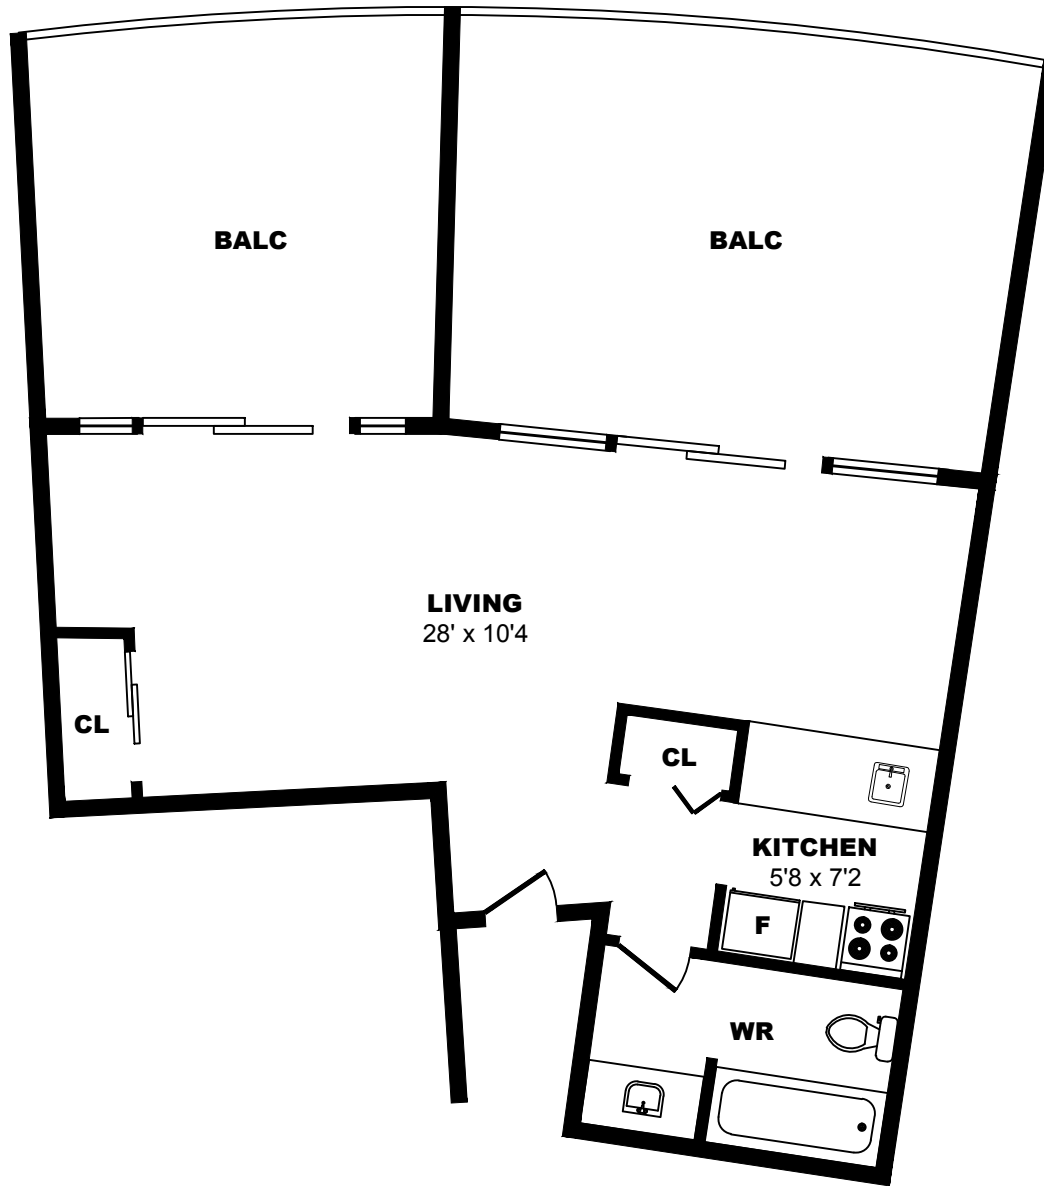

1989 Marine Drive, North Vancouver - Bachelor A, 480sf

All dimensions are approximate. Sizes and specifications are subject to change without notice E. & O. E.
All illustrations are artist's concept. Actual usable floor space may vary slightly from stated floor area.

1989 Marine Drive, North Vancouver - Bachelor B, 440sf

All dimensions are approximate. Sizes and specifications are subject to change without notice E. & O. E.
All illustrations are artist's concept. Actual usable floor space may vary slightly from stated floor area.

1989 Marine Drive, North Vancouver - Bachelor C, 510sf

All dimensions are approximate. Sizes and specifications are subject to change without notice E. & O. E.
All illustrations are artist's concept. Actual usable floor space may vary slightly from stated floor area.

1989 Marine Drive, North Vancouver - Bachelor D, 480sf

All dimensions are approximate. Sizes and specifications are subject to change without notice E. & O. E.
All illustrations are artist's concept. Actual usable floor space may vary slightly from stated floor area.