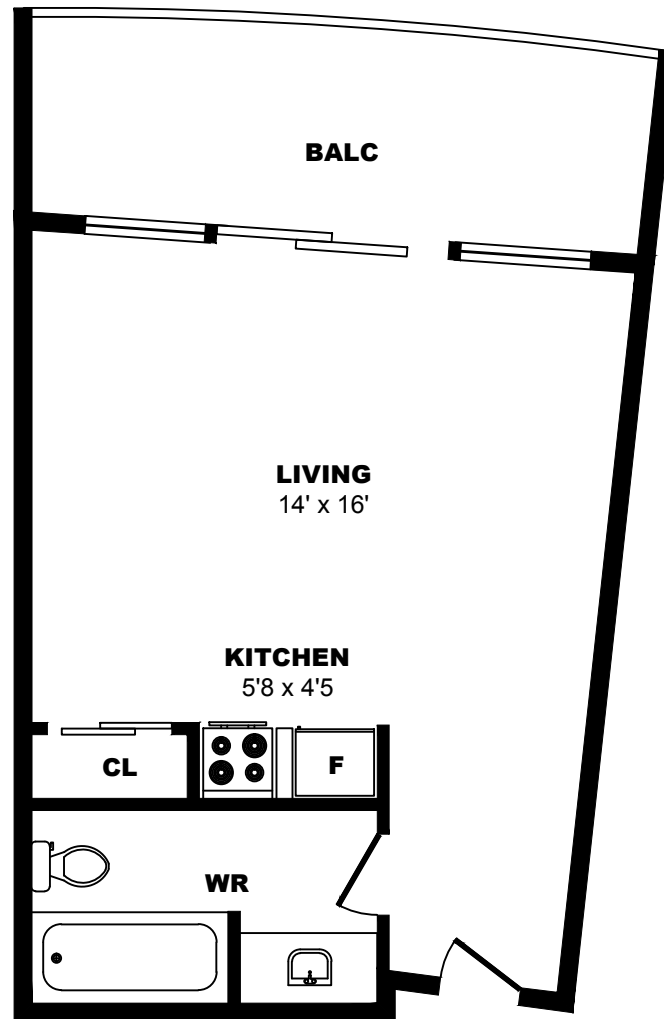

1989 Marine Drive, North Vancouver - Bachelor C, 510sf

All dimensions are approximate. Sizes and specifications are subject to change without notice E. & O. E.
All illustrations are artist's concept. Actual usable floor space may vary slightly from stated floor area.

1989 Marine Drive, North Vancouver - Bachelor D, 480sf

All dimensions are approximate. Sizes and specifications are subject to change without notice E. & O. E.
All illustrations are artist's concept. Actual usable floor space may vary slightly from stated floor area.

1989 Marine Drive, North Vancouver - Bachelor E, 430sf

All dimensions are approximate. Sizes and specifications are subject to change without notice E. & O. E.
All illustrations are artist's concept. Actual usable floor space may vary slightly from stated floor area.

1989 Marine Drive, North Vancouver - Bachelor F, 320sf

All dimensions are approximate. Sizes and specifications are subject to change without notice E. & O. E.
All illustrations are artist's concept. Actual usable floor space may vary slightly from stated floor area.