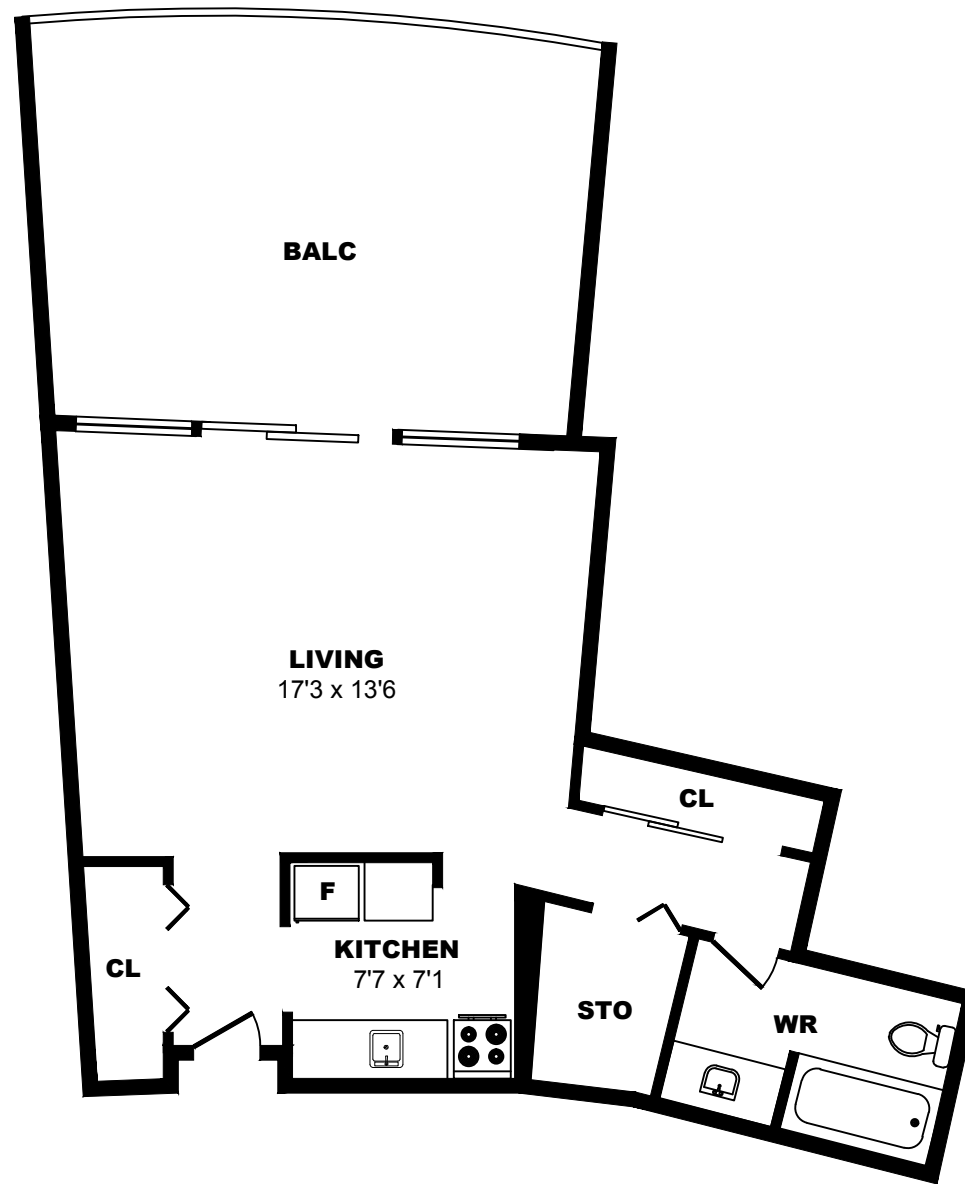

1989 Marine Drive, North Vancouver - Bachelor A, 480sf

All dimensions are approximate. Sizes and specifications are subject to change without notice E. & O. E.
All illustrations are artist's concept. Actual usable floor space may vary slightly from stated floor area.

1989 Marine Drive, North Vancouver - Bachelor B, 440sf

All dimensions are approximate. Sizes and specifications are subject to change without notice E. & O. E.
All illustrations are artist's concept. Actual usable floor space may vary slightly from stated floor area.

1989 Marine Drive, North Vancouver - Bachelor C, 510sf

All dimensions are approximate. Sizes and specifications are subject to change without notice E. & O. E.
All illustrations are artist's concept. Actual usable floor space may vary slightly from stated floor area.

1989 Marine Drive, North Vancouver - Bachelor D, 480sf

All dimensions are approximate. Sizes and specifications are subject to change without notice E. & O. E.
All illustrations are artist's concept. Actual usable floor space may vary slightly from stated floor area.