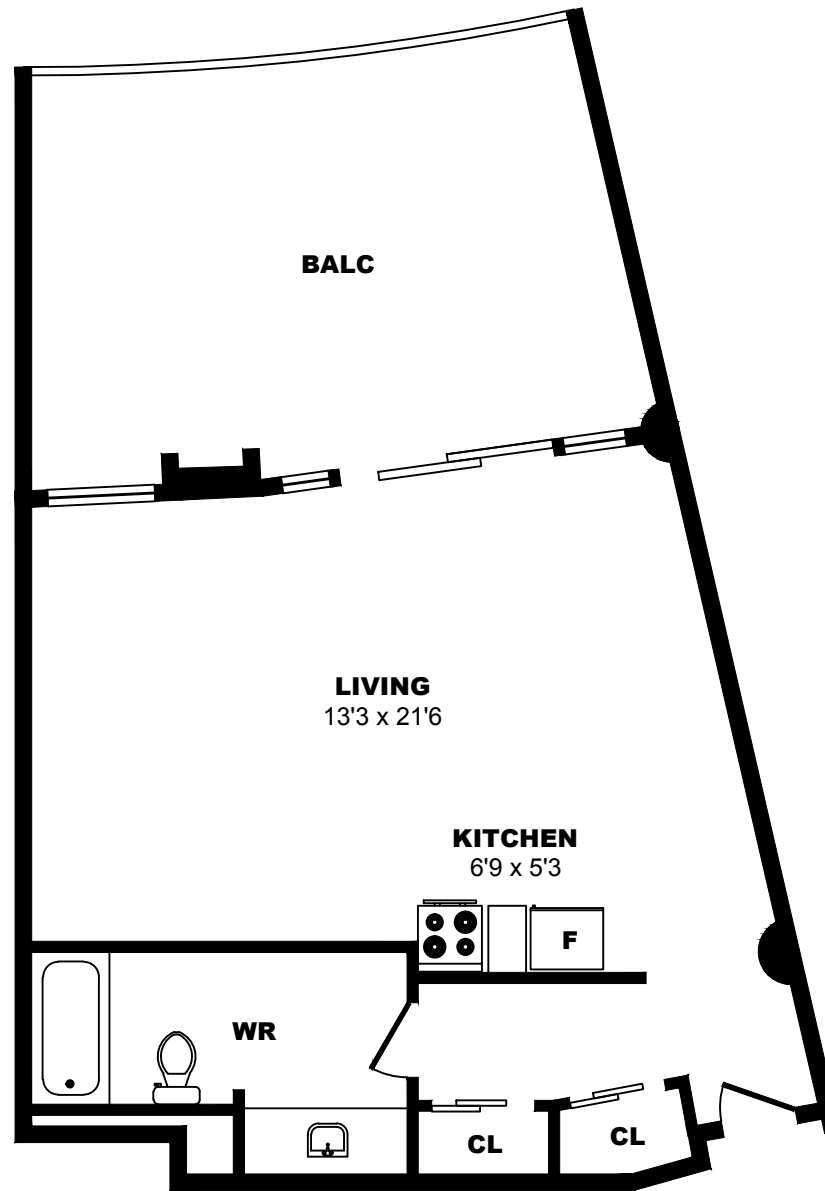

1989 Marine Drive, North Vancouver - Bachelor A, 480sf

All dimensions are approximate. Sizes and specifications are subject to change without notice E. & O. E.
All illustrations are artist's concept. Actual usable floor space may vary slightly from stated floor area.

1989 Marine Drive, North Vancouver - Bachelor B, 440sf

All dimensions are approximate. Sizes and specifications are subject to change without notice E. & O. E.
All illustrations are artist's concept. Actual usable floor space may vary slightly from stated floor area.

1989 Marine Drive, North Vancouver - Bachelor C, 510sf

All dimensions are approximate. Sizes and specifications are subject to change without notice E. & O. E.
All illustrations are artist's concept. Actual usable floor space may vary slightly from stated floor area.

1989 Marine Drive, North Vancouver - Bachelor D, 480sf

All dimensions are approximate. Sizes and specifications are subject to change without notice E. & O. E.
All illustrations are artist's concept. Actual usable floor space may vary slightly from stated floor area.