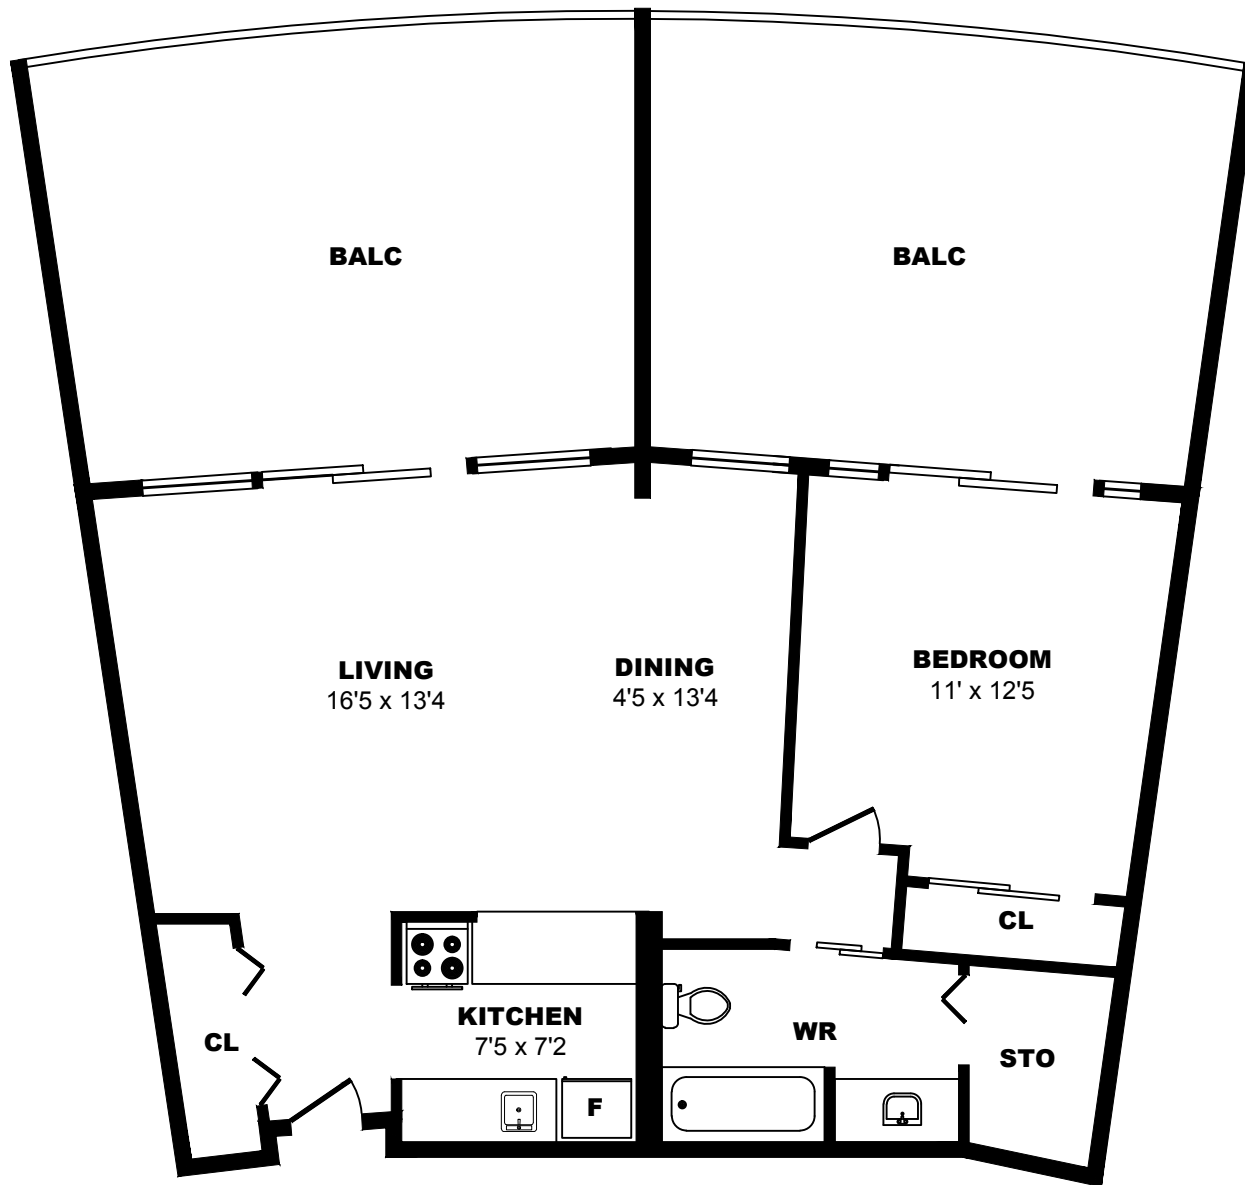

1989 Marine Drive, North Vancouver - 1 Bdrm A, 650sf

All dimensions are approximate. Sizes and specifications are subject to change without notice E. & O. E.
 All illustrations are artist's concept. Actual usable floor space may vary slightly from stated floor area.

1989 Marine Drive, North Vancouver - 1 Bdrm B, 650sf

All dimensions are approximate. Sizes and specifications are subject to change without notice E. & O. E.
All illustrations are artist's concept. Actual usable floor space may vary slightly from stated floor area.