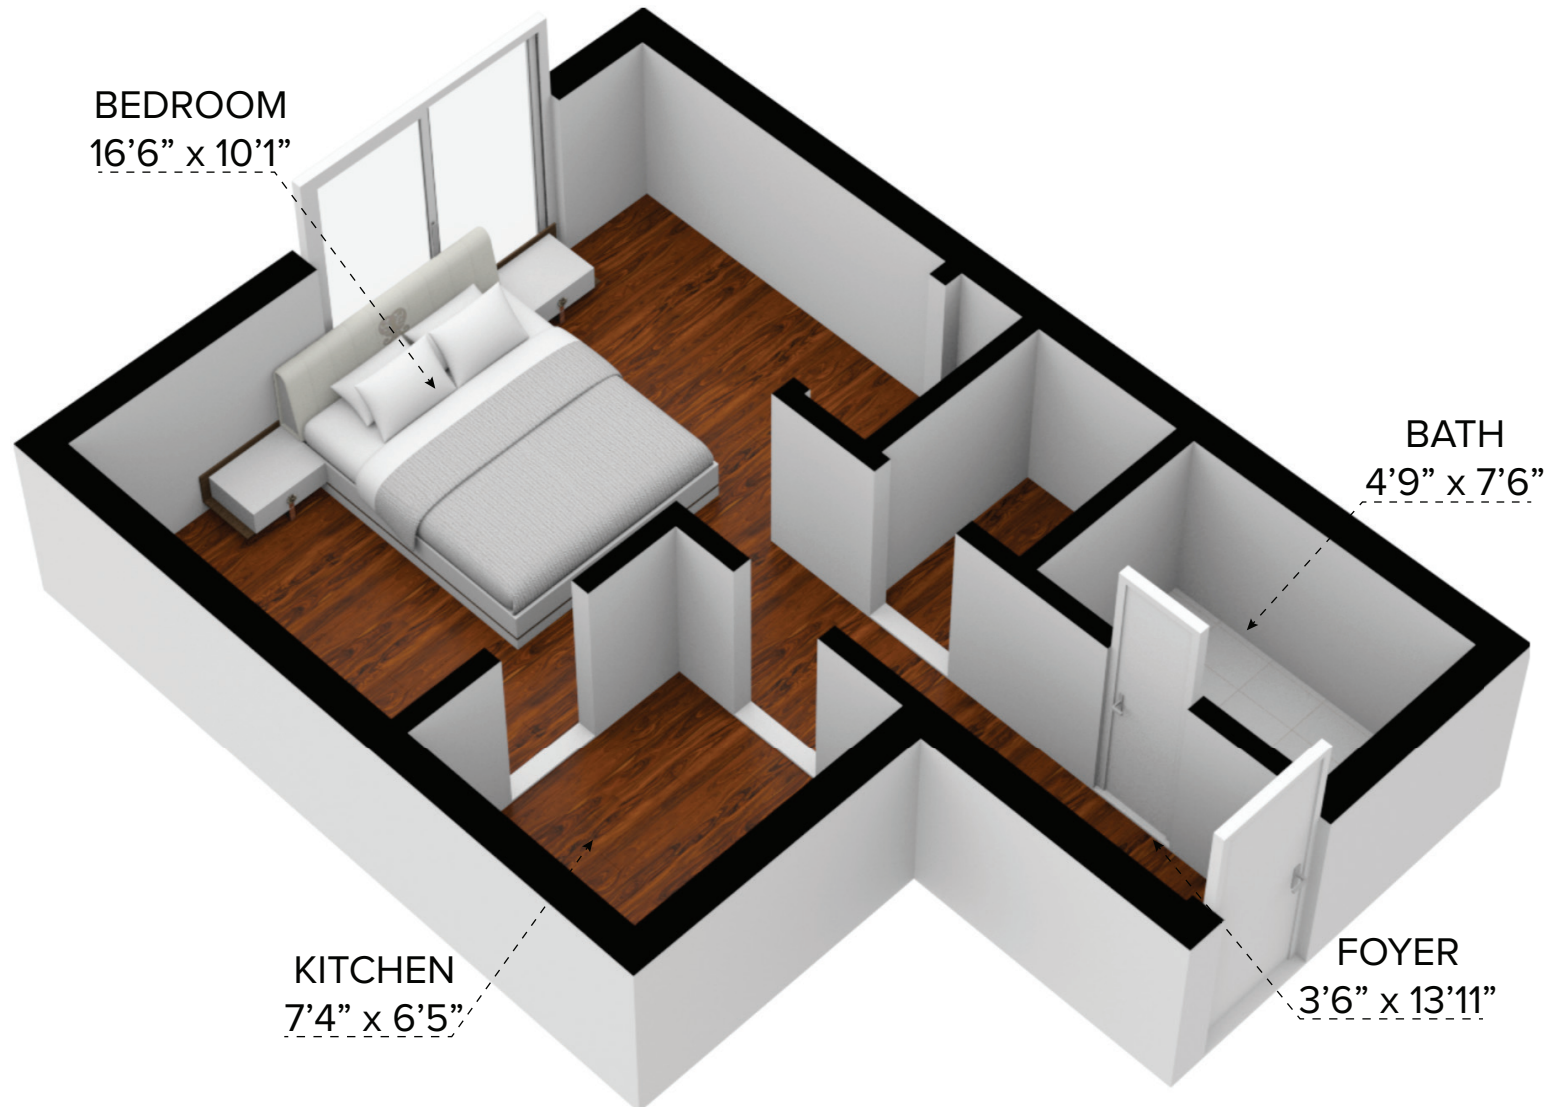

# Westminster Court

955 Humboldt Street, Victoria, BC

All dimensions are approximate and no responsibility is taken for any error, omission or misstatement. Size and specifications are subject to change without notice. This plan is for illustrative purposes only and should be used as such

CANADIAN APARTMENT  
PROPERTIES • REIT

**10955-B-BA - Bachelor (342 sq.ft.)**