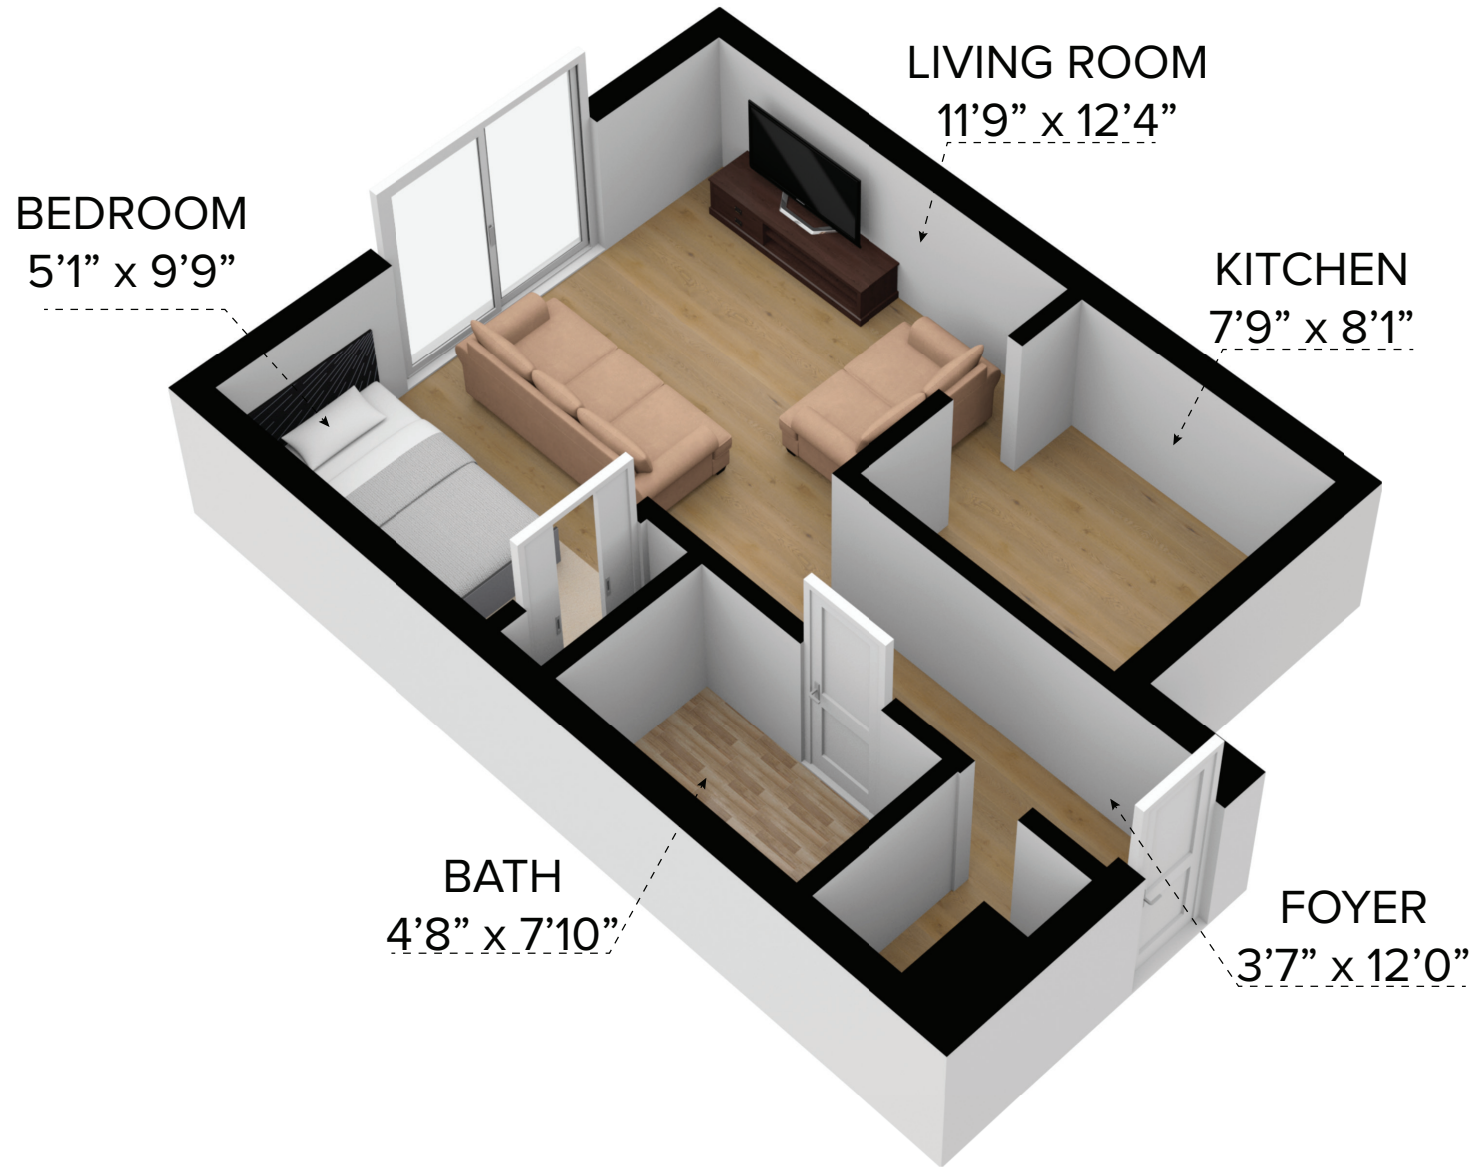

Westminster Court

955 Humboldt Street, Victoria, BC

All dimensions are approximate and no responsibility is taken for any error, omission or misstatement. Size and specifications are subject to change without notice. This plan is for illustrative purposes only and should be used as such

CANADIAN APARTMENT
PROPERTIES • REIT

10955-B-BB - Bachelor (384 sq.ft.)