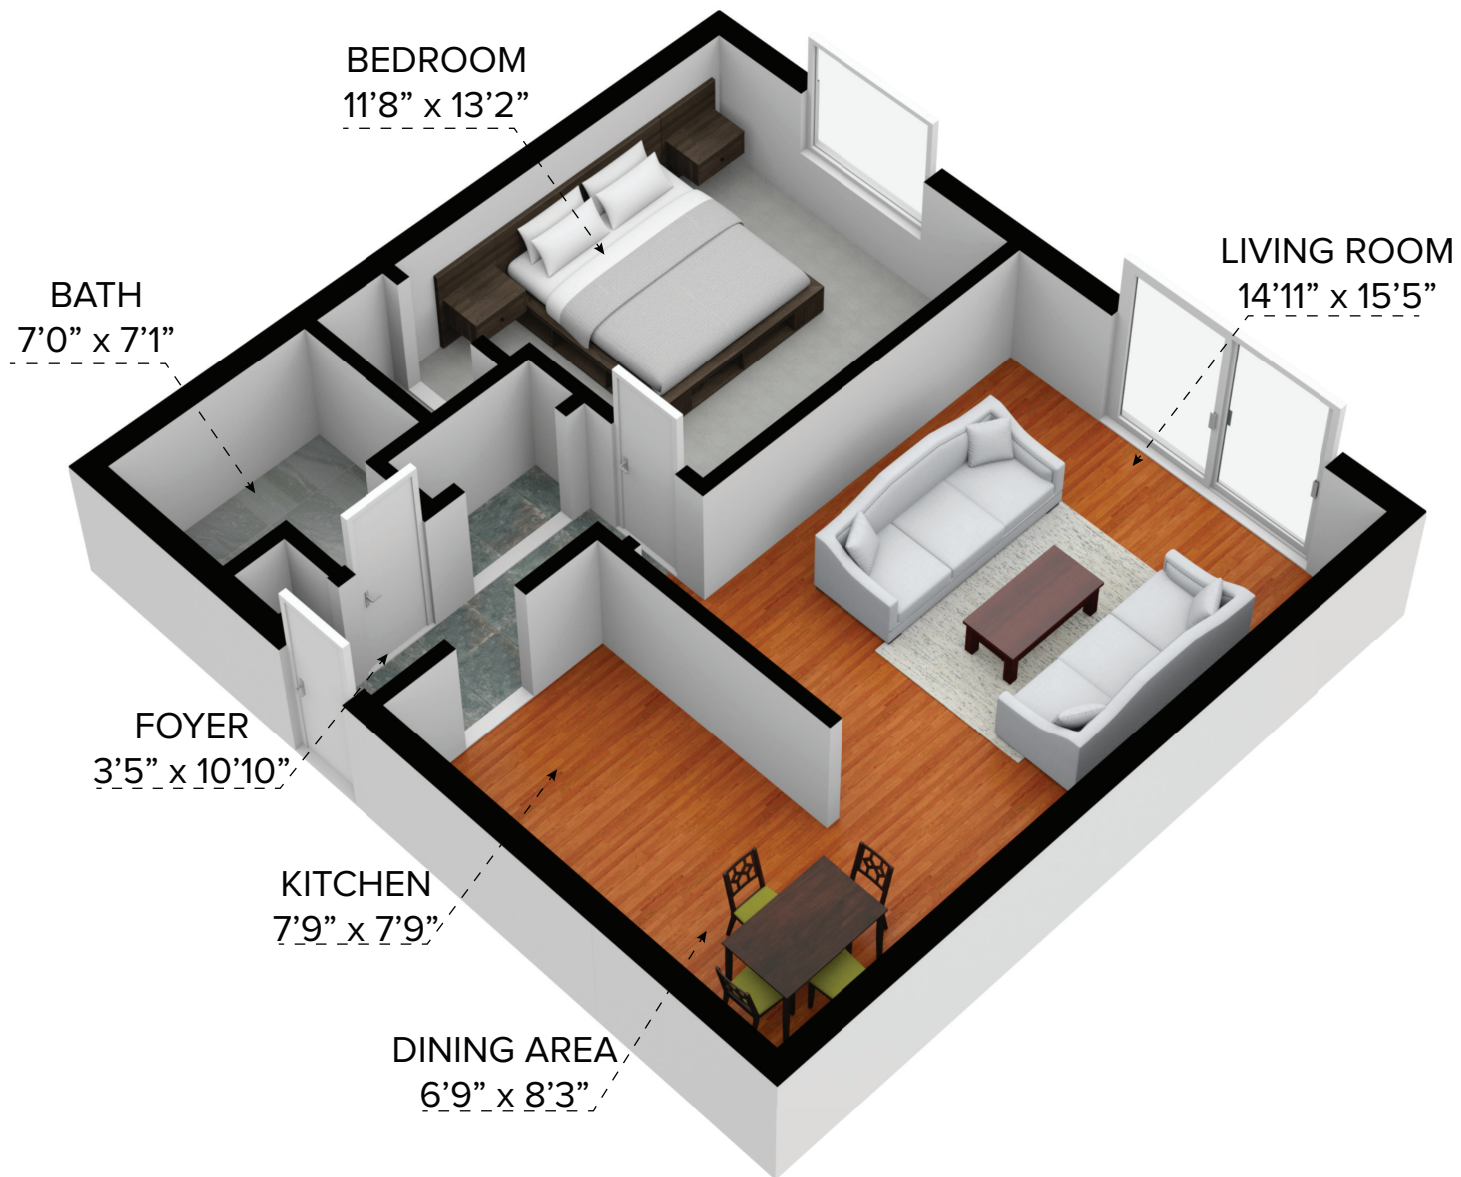

Westminster Court

955 Humboldt Street, Victoria, BC

All dimensions are approximate and no responsibility is taken for any error, omission or misstatement. Size and specifications are subject to change without notice. This plan is for illustrative purposes only and should be used as such

CANADIAN APARTMENT
PROPERTIES • REIT

10955-1-1C - 1 Bedroom (612 sq.ft.)