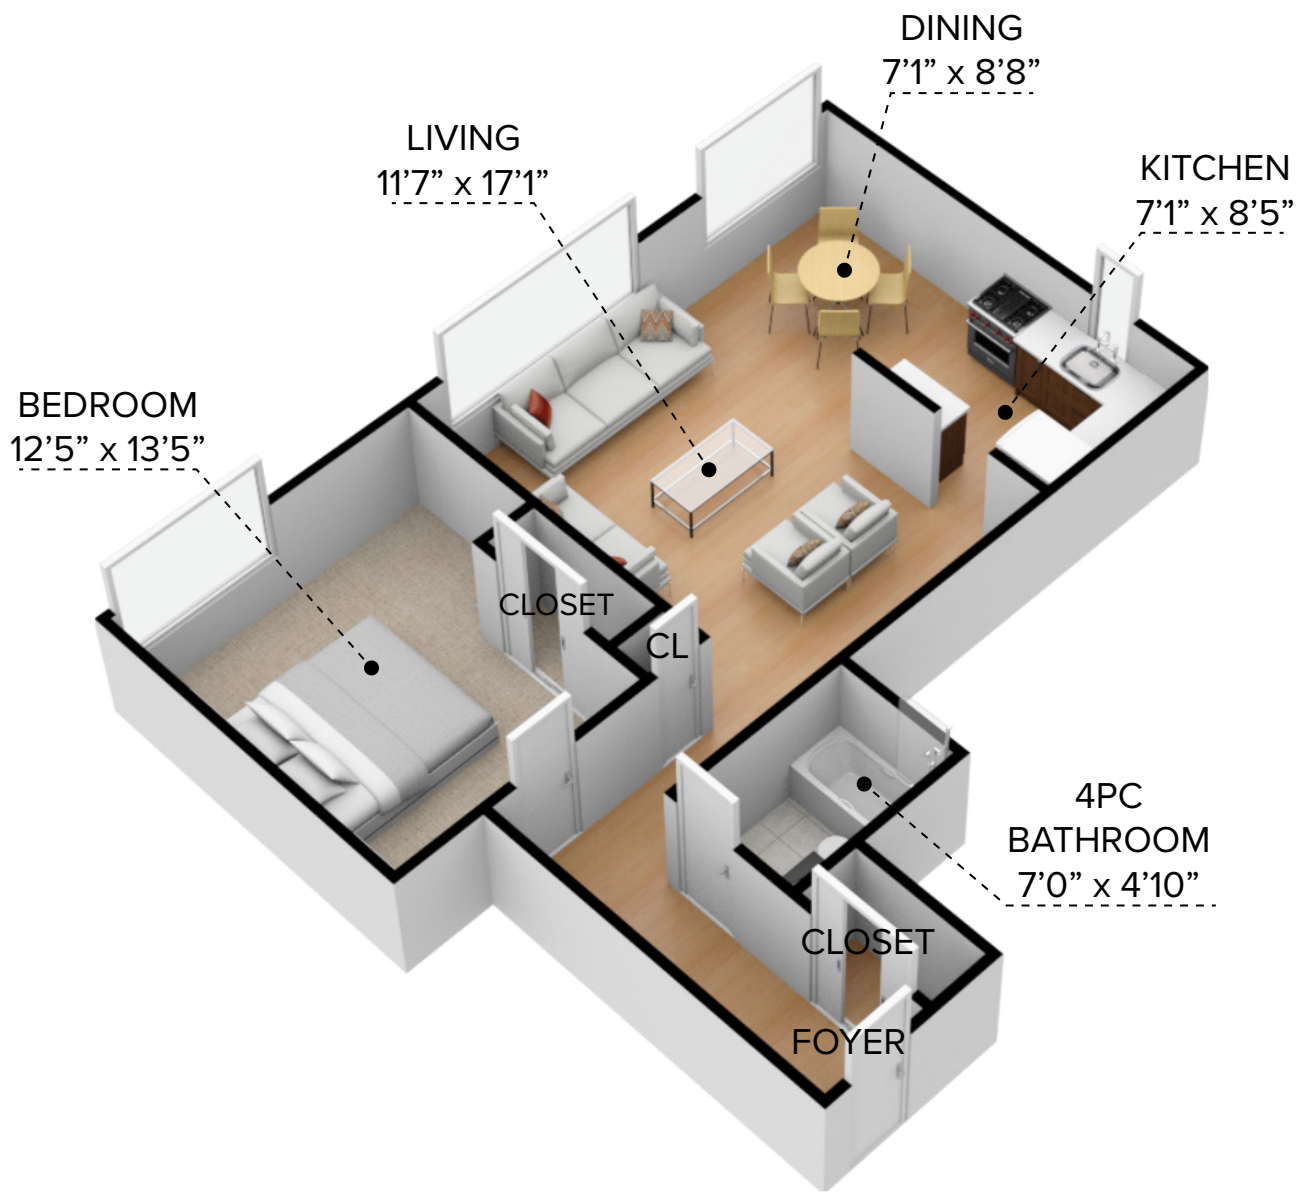

# The Laurels

910 St Andrews Street, New Westminster, BC

All dimensions are approximate and no responsibility is taken for any error, omission or misstatement. Size and specifications are subject to change without notice. This plan is for illustrative purposes only and should be used as such.

CANADIAN APARTMENT  
PROPERTIES • REIT

**10910-1A - 1 Bedroom (697 sq.ft.)**