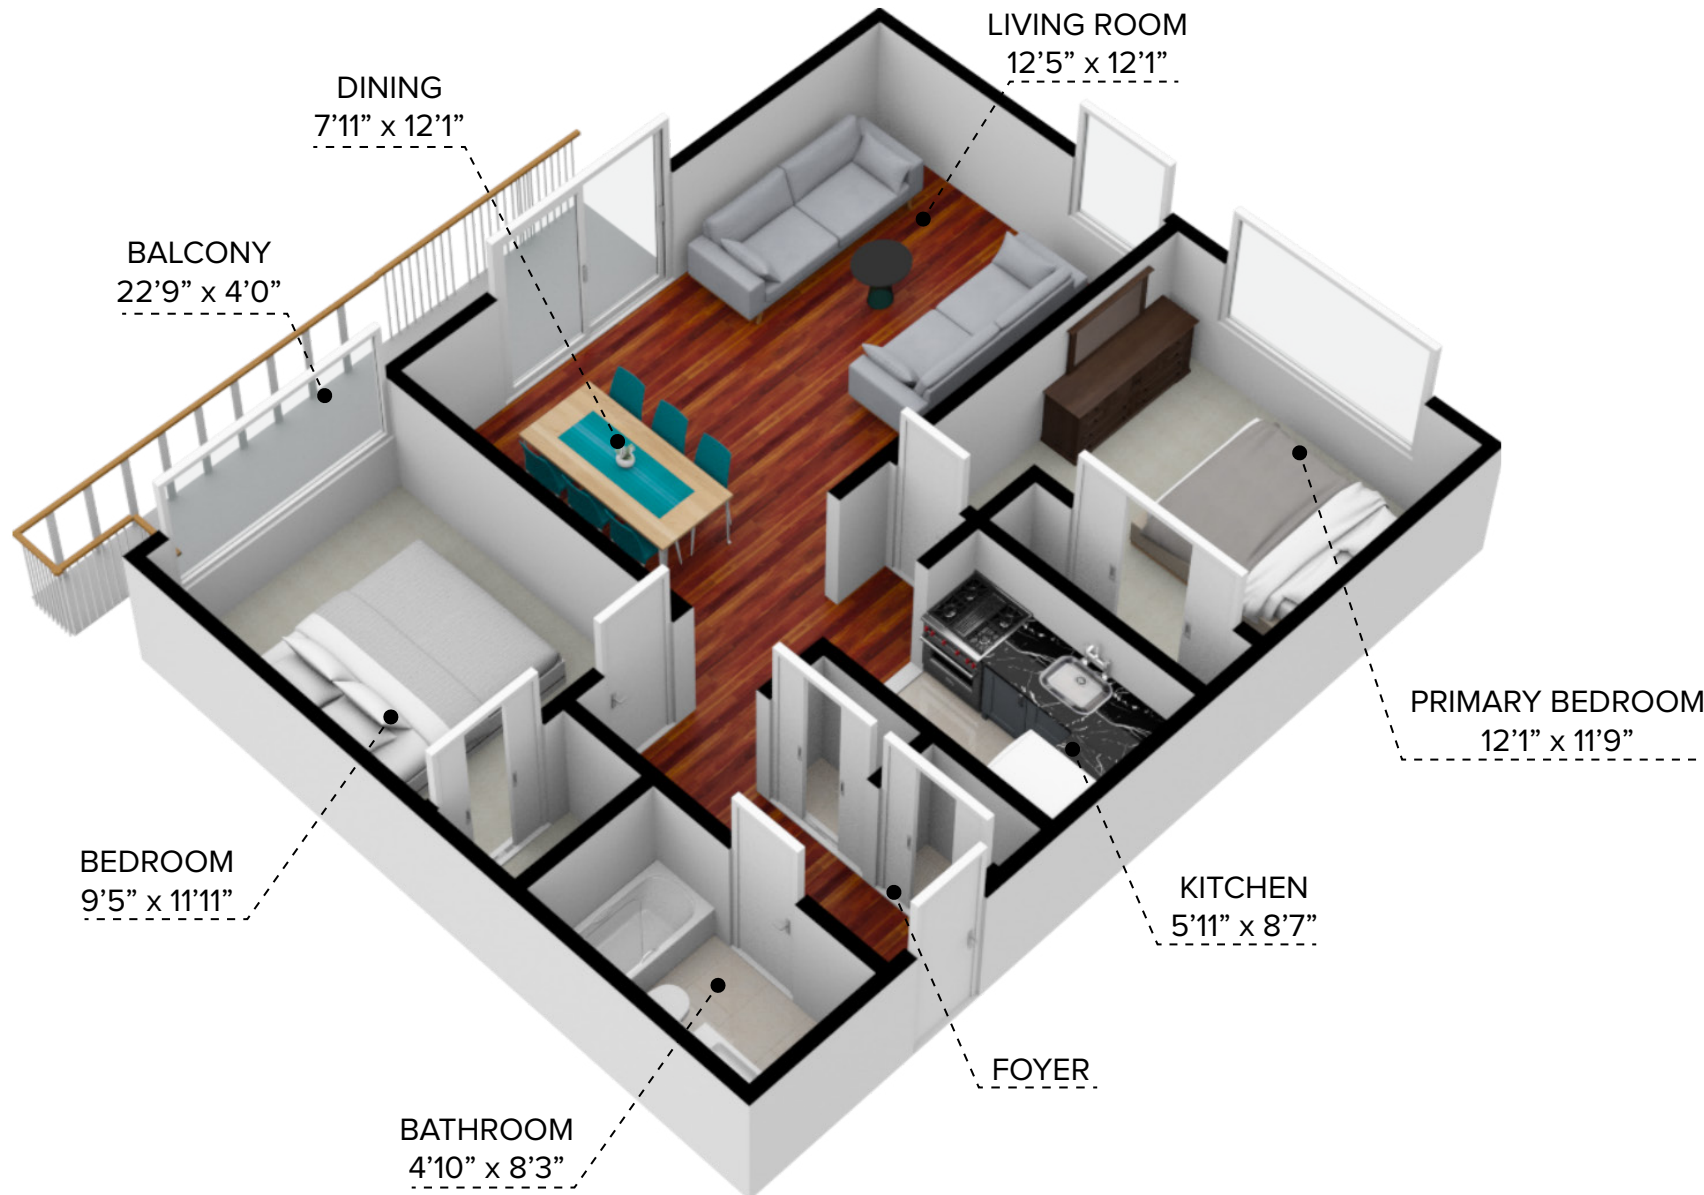

Skyview Apartments

908 Sixth Avenue, New Westminster, BC

All dimensions are approximate and no responsibility is taken for any error, omission or misstatement. Size and specifications are subject to change without notice. This plan is for illustrative purposes only and should be used as such.

CAPREIT

10908-2A - 2 Bedroom (773 sq.ft.)