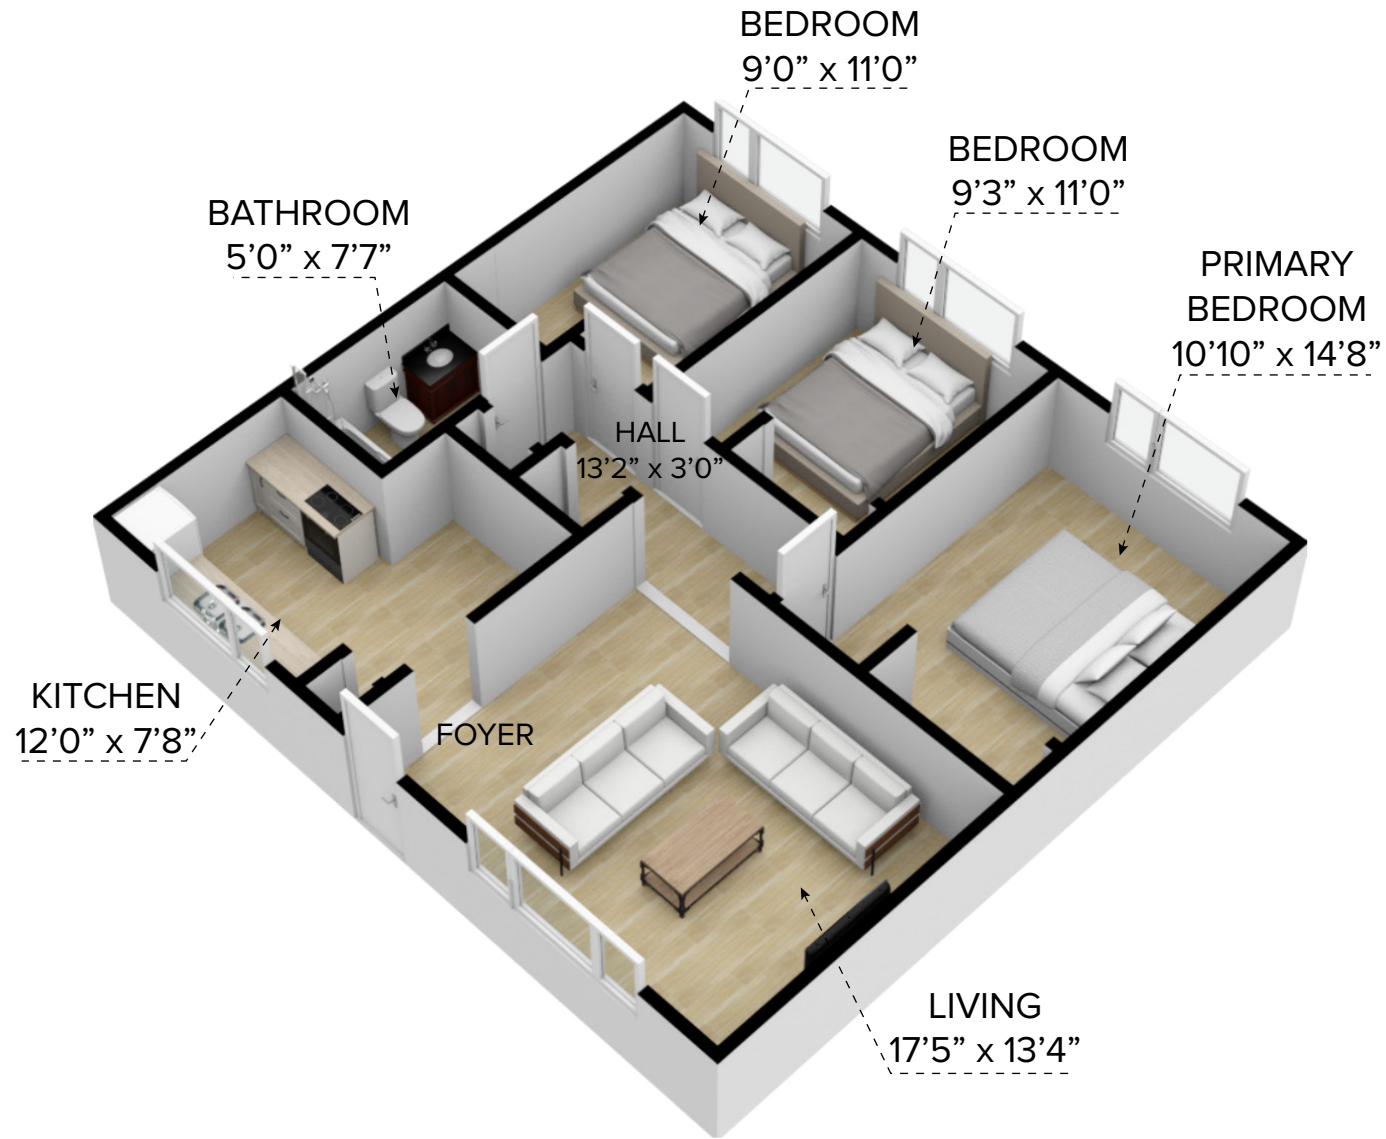

# Parkwood Gardens Apartments

8350 - 11 Avenue, Burnaby

**10835-3-A1 - 3 Bedroom (912 sq.ft)**

CANADIAN APARTMENT  
PROPERTIES • REIT

All dimensions are approximate and no responsibility is taken for any error, omission or misstatement. Size and specifications are subject to change without notice. This plan is for illustrative purposes only and should be used as such.

CANADIAN APARTMENT  
PROPERTIES • REIT

**10835-3-B1 - 3 Bedroom (882 sq.ft)**