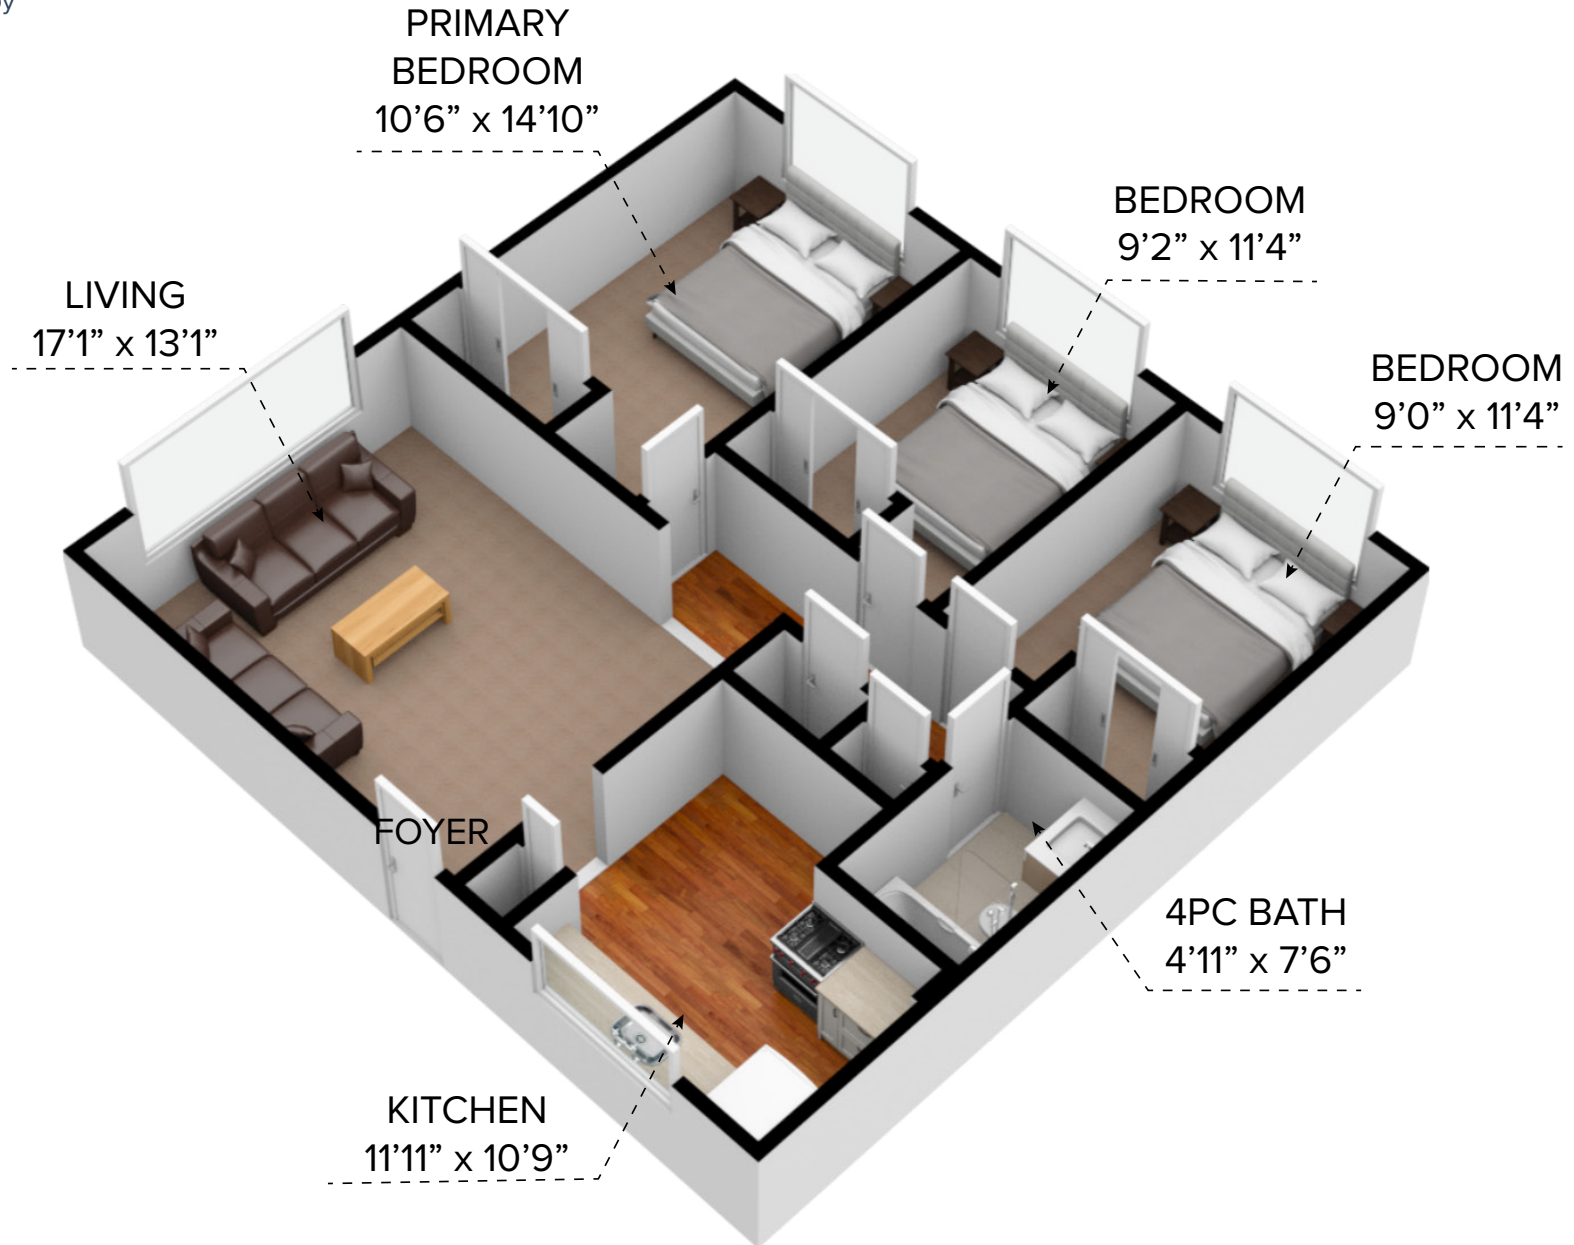

Parkwood Gardens Apartments

8353 - 11 Avenue, Burnaby

All dimensions are approximate and no responsibility is taken for any error, omission or misstatement. Size and specifications are subject to change without notice. This plan is for illustrative purposes only and should be used as such.

CANADIAN APARTMENT
PROPERTIES • REIT

10835-3-C1 - 3 Bedroom (884 sq.ft)