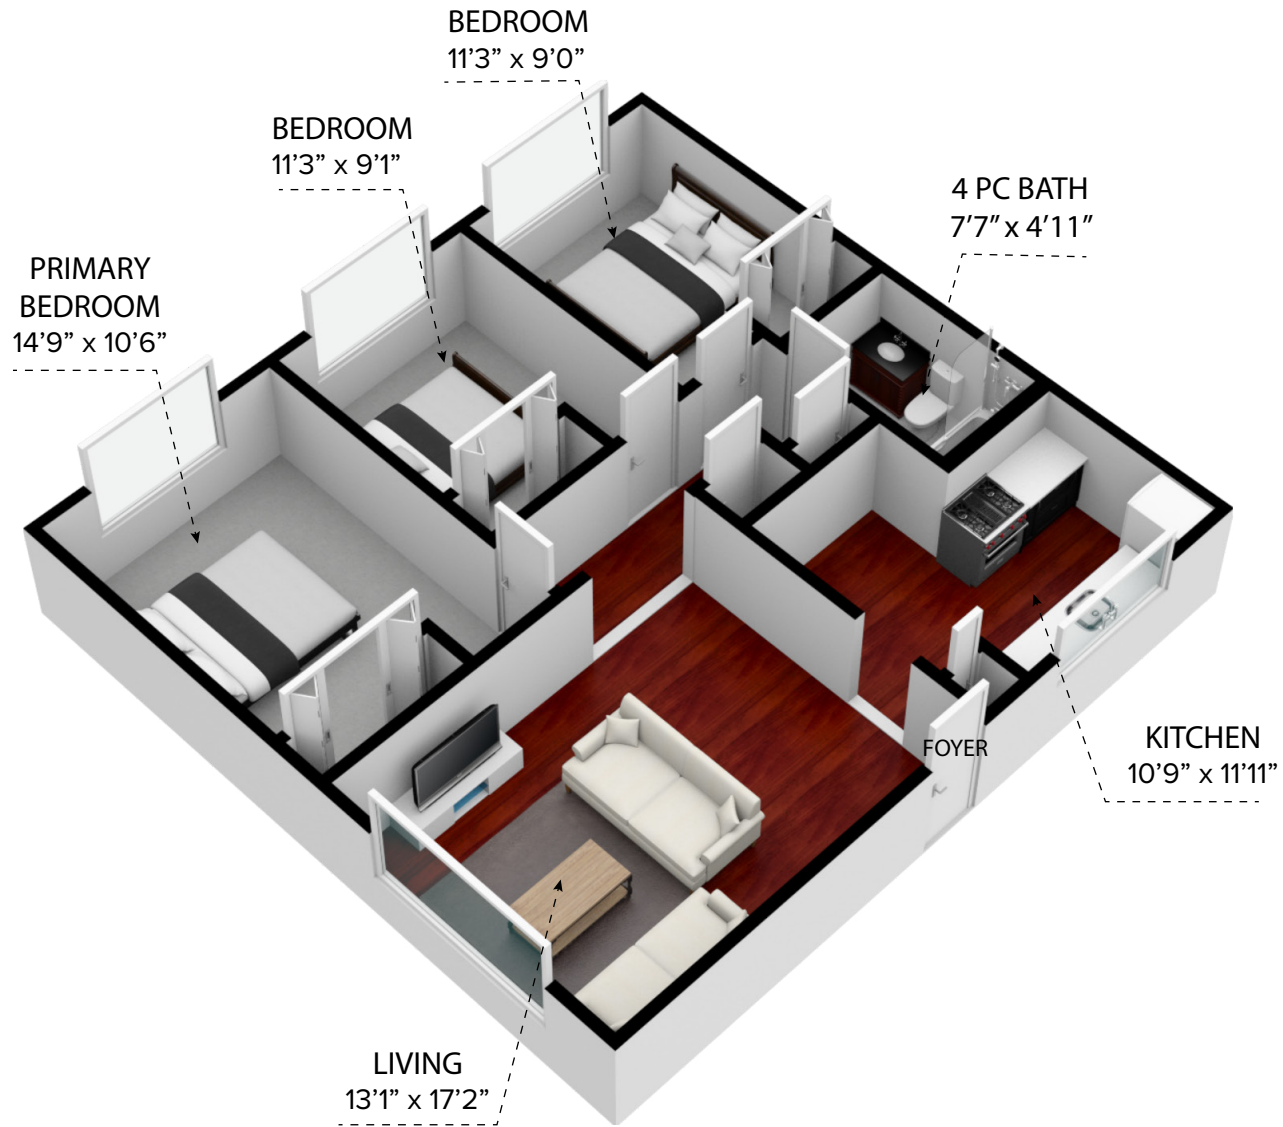

# Parkwood Gardens Apartments

8350 - 11 Avenue, Burnaby

**10835-3-A1 - 3 Bedroom (912 sq.ft)**

CANADIAN APARTMENT  
PROPERTIES • REIT

All dimensions are approximate and no responsibility is taken for any error, omission or misstatement. Size and specifications are subject to change without notice. This plan is for illustrative purposes only and should be used as such.

# Parkwood Gardens Apartments

8357 - 11 Avenue, Burnaby

All dimensions are approximate and no responsibility is taken for any error, omission or misstatement. Size and specifications are subject to change without notice. This plan is for illustrative purposes only and should be used as such.

CANADIAN APARTMENT  
PROPERTIES • REIT

**10835-3-B1 - 3 Bedroom (882 sq.ft)**