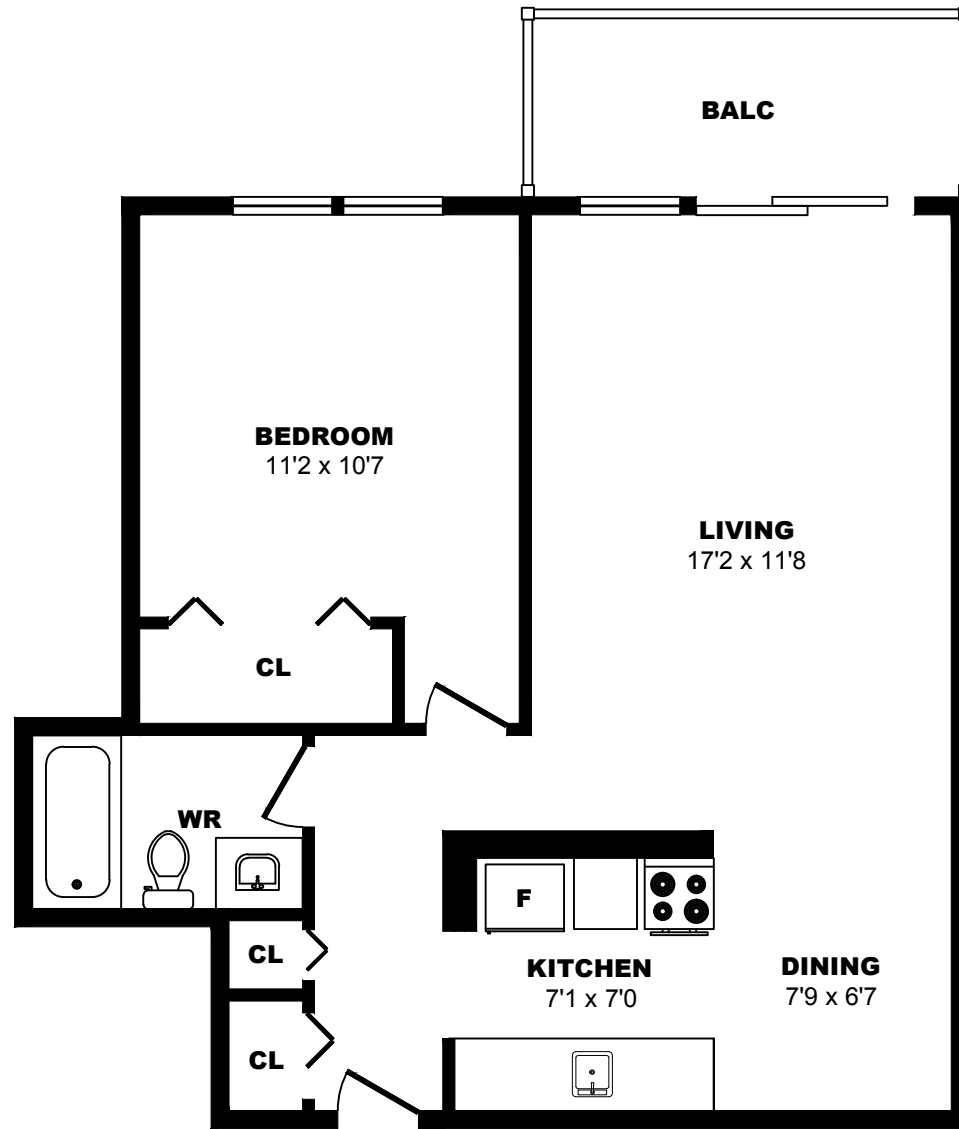

810 St Andrews St, New Westminster - 1 Bdrm A, 600sf

All dimensions are approximate. Sizes and specifications are subject to change without notice E. & O. E.
All illustrations are artist's concept. Actual usable floor space may vary slightly from stated floor area.

810 St Andrews St, New Westminster - 1 Bdrm B, 610sf

All dimensions are approximate. Sizes and specifications are subject to change without notice E. & O. E.
 All illustrations are artist's concept. Actual usable floor space may vary slightly from stated floor area.

810 St Andrews St, New Westminster - 1 Bdrm C, 750sf

All dimensions are approximate. Sizes and specifications are subject to change without notice E. & O. E.
All illustrations are artist's concept. Actual usable floor space may vary slightly from stated floor area.

810 St Andrews St, New Westminster - 1 Bdrm D, 680sf

All dimensions are approximate. Sizes and specifications are subject to change without notice E. & O. E.
All illustrations are artist's concept. Actual usable floor space may vary slightly from stated floor area.