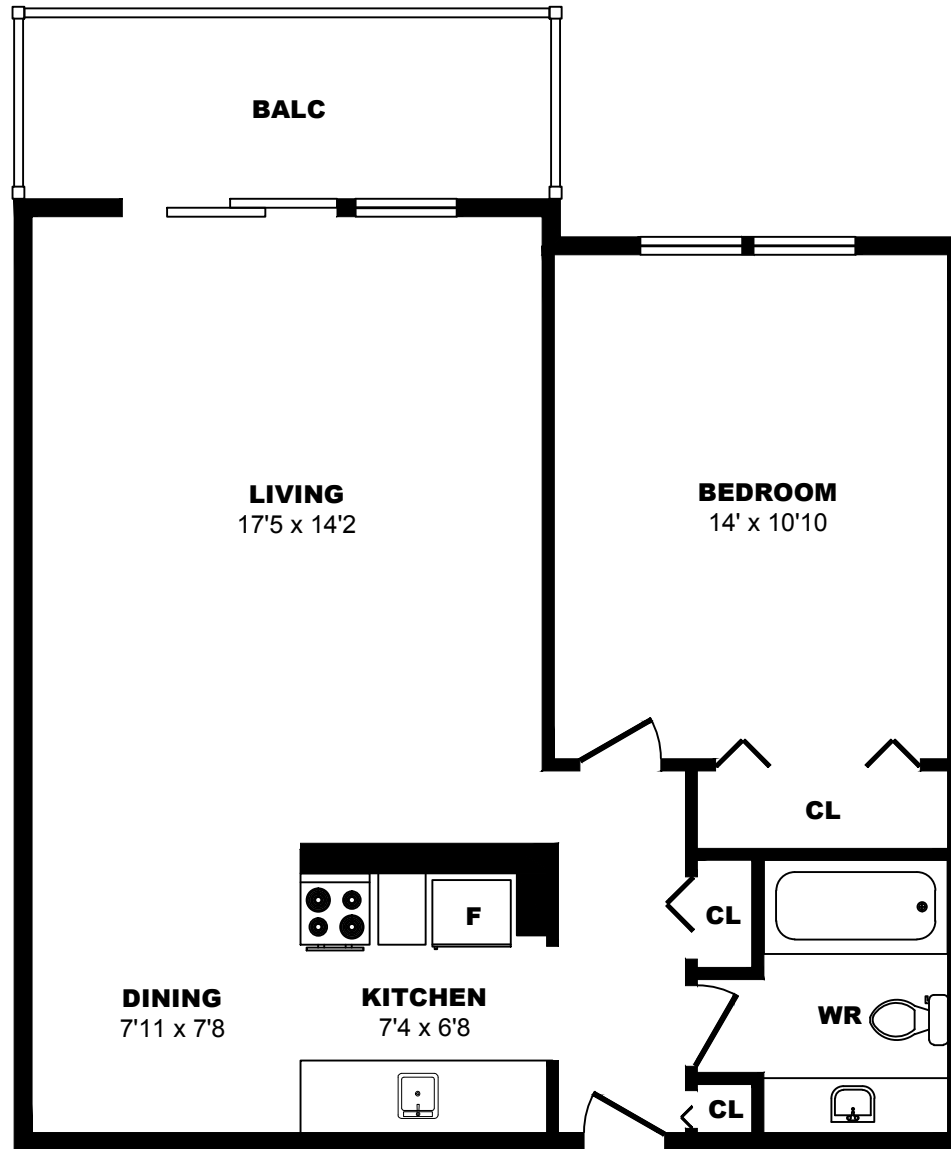

810 St Andrews St, New Westminster - 1 Bdrm A, 600sf

All dimensions are approximate. Sizes and specifications are subject to change without notice E. & O. E.
All illustrations are artist's concept. Actual usable floor space may vary slightly from stated floor area.

810 St Andrews St, New Westminster - 1 Bdrm B, 610sf

All dimensions are approximate. Sizes and specifications are subject to change without notice E. & O. E.
 All illustrations are artist's concept. Actual usable floor space may vary slightly from stated floor area.

810 St Andrews St, New Westminster - 1 Bdrm C, 750sf

All dimensions are approximate. Sizes and specifications are subject to change without notice E. & O. E.
All illustrations are artist's concept. Actual usable floor space may vary slightly from stated floor area.

810 St Andrews St, New Westminster - 1 Bdrm D, 680sf

All dimensions are approximate. Sizes and specifications are subject to change without notice E. & O. E.
All illustrations are artist's concept. Actual usable floor space may vary slightly from stated floor area.