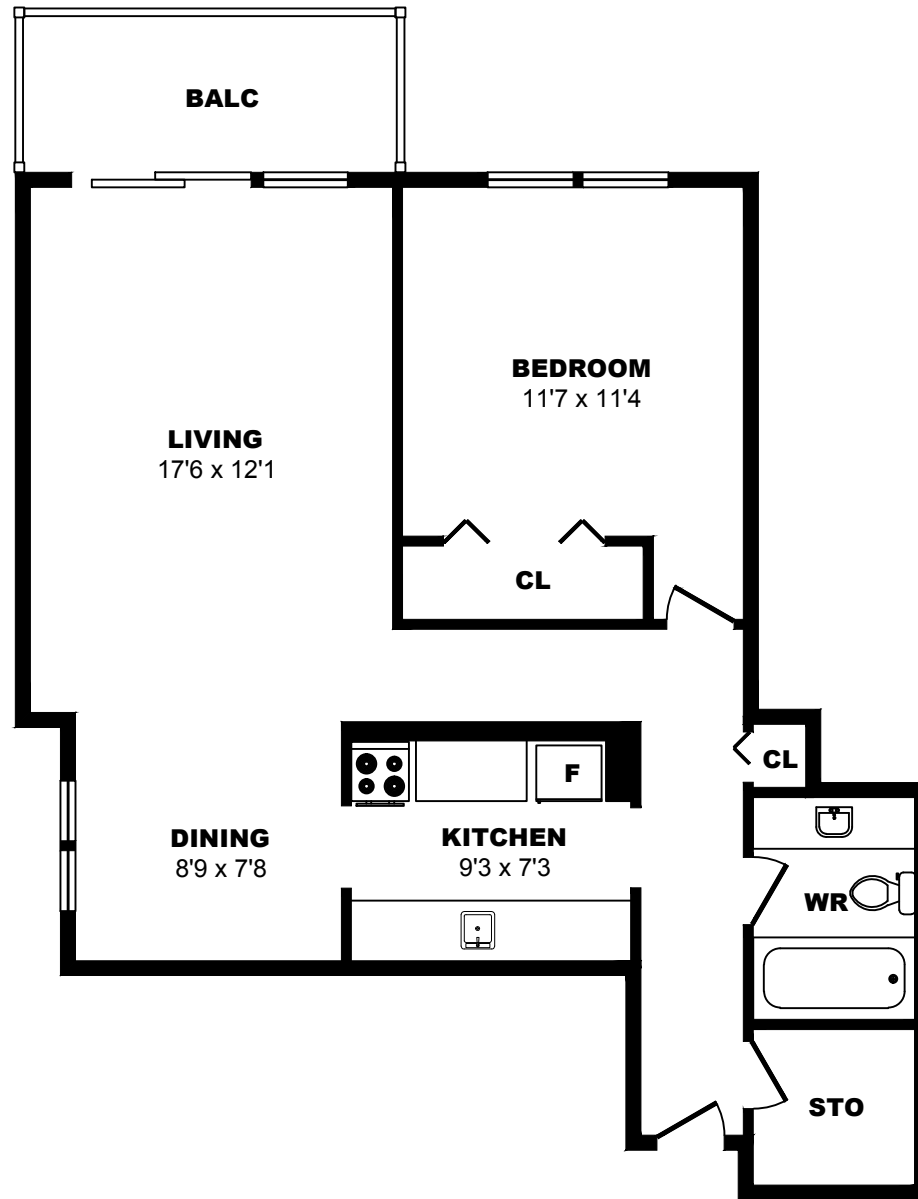

810 St Andrews St, New Westminster - 1 Bdrm A, 600sf

All dimensions are approximate. Sizes and specifications are subject to change without notice E. & O. E.
All illustrations are artist's concept. Actual usable floor space may vary slightly from stated floor area.

810 St Andrews St, New Westminster - 1 Bdrm B, 610sf

All dimensions are approximate. Sizes and specifications are subject to change without notice E. & O. E.
 All illustrations are artist's concept. Actual usable floor space may vary slightly from stated floor area.

810 St Andrews St, New Westminster - 1 Bdrm C, 750sf

All dimensions are approximate. Sizes and specifications are subject to change without notice E. & O. E.
All illustrations are artist's concept. Actual usable floor space may vary slightly from stated floor area.

810 St Andrews St, New Westminster - 1 Bdrm D, 680sf

All dimensions are approximate. Sizes and specifications are subject to change without notice E. & O. E.
All illustrations are artist's concept. Actual usable floor space may vary slightly from stated floor area.