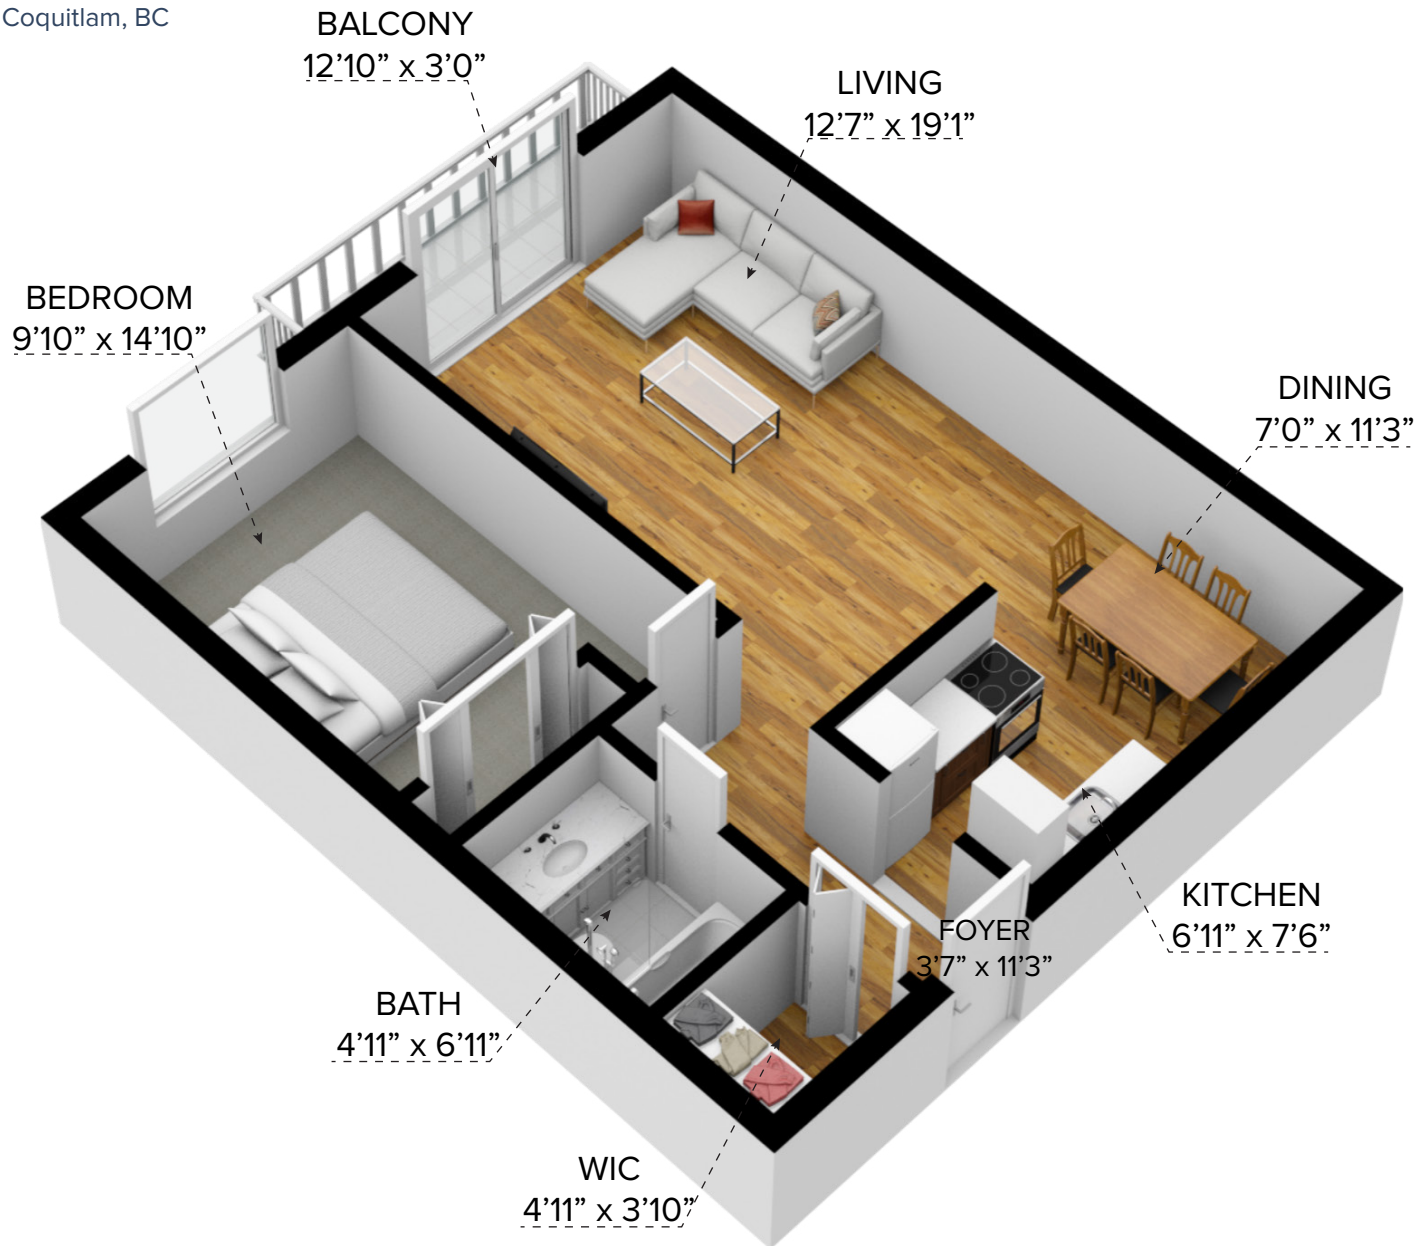

Hyland Manor Apartments

751 Clarke Road, Coquitlam, BC

10751-1A - 1 Bedroom (732 sq.ft.)

All dimensions are approximate and no responsibility is taken for any error, omission or misstatement. Size and specifications are subject to change without notice. This plan is for illustrative purposes only and should be used as such.