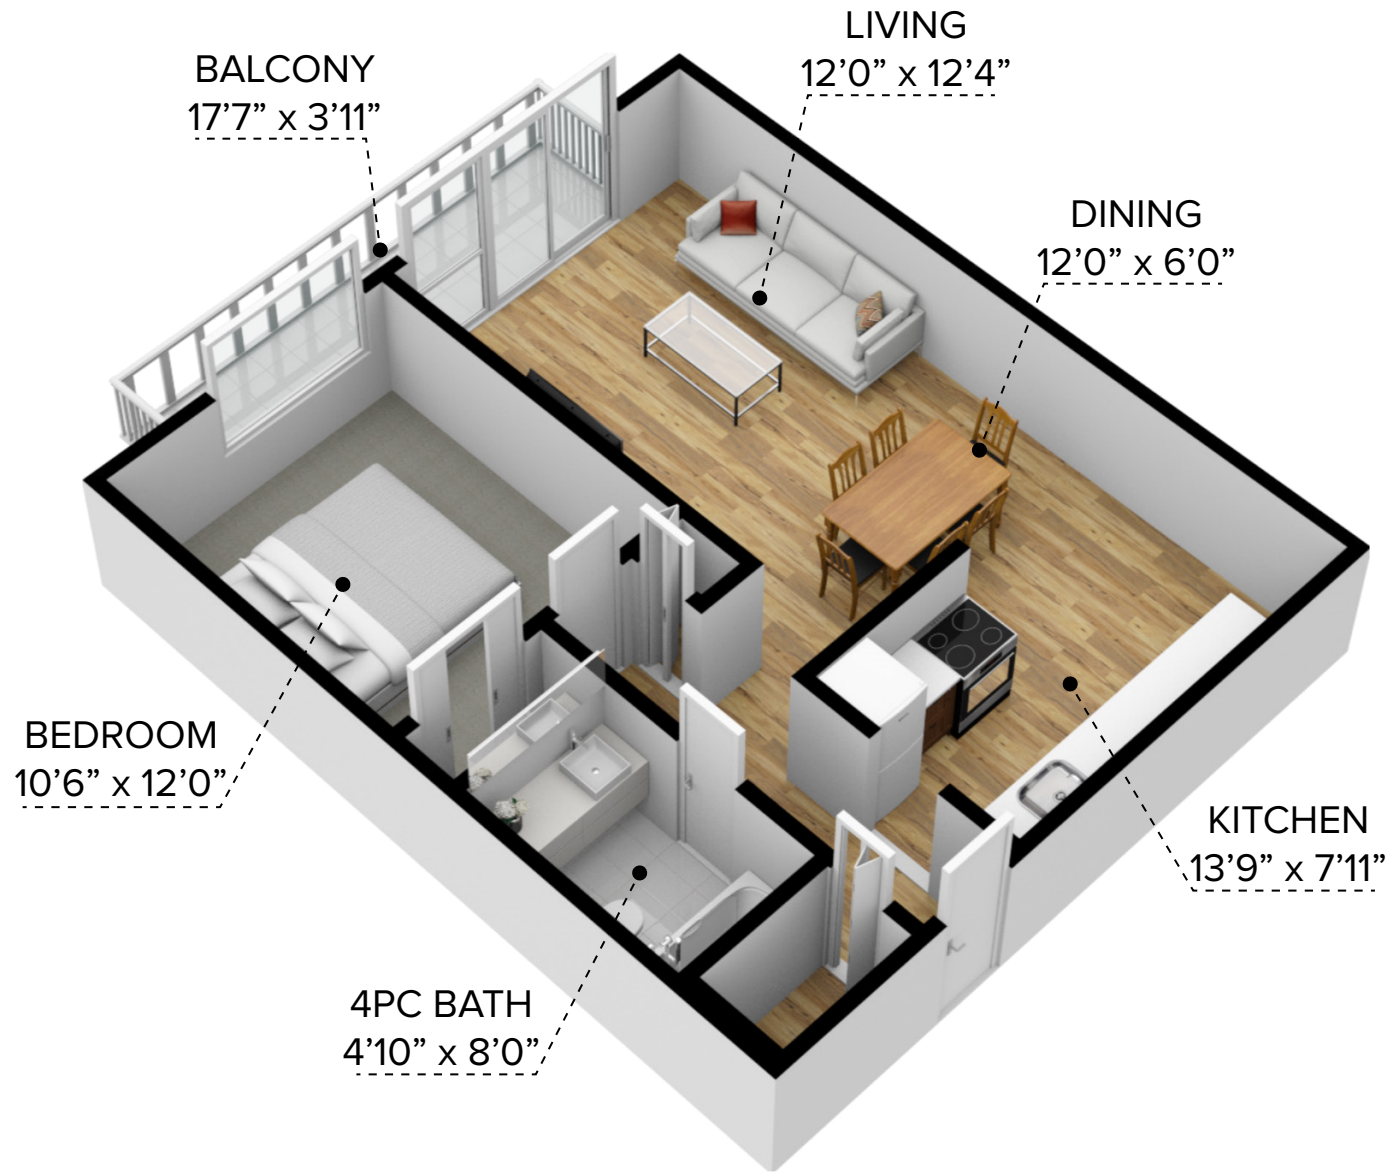

# Chateau Delon Apartments

7425 - 18 Avenue, Burnaby, BC

All dimensions are approximate and no responsibility is taken for any error, omission or misstatement. Size and specifications are subject to change without notice. This plan is for illustrative purposes only and should be used as such.

CANADIAN APARTMENT  
PROPERTIES • REIT

**10742-B-A1 - Bachelor (455 sq.ft.)**

# Chateau Delon Apartments

7425 - 18 Avenue, Burnaby, BC

All dimensions are approximate and no responsibility is taken for any error, omission or misstatement. Size and specifications are subject to change without notice. This plan is for illustrative purposes only and should be used as such