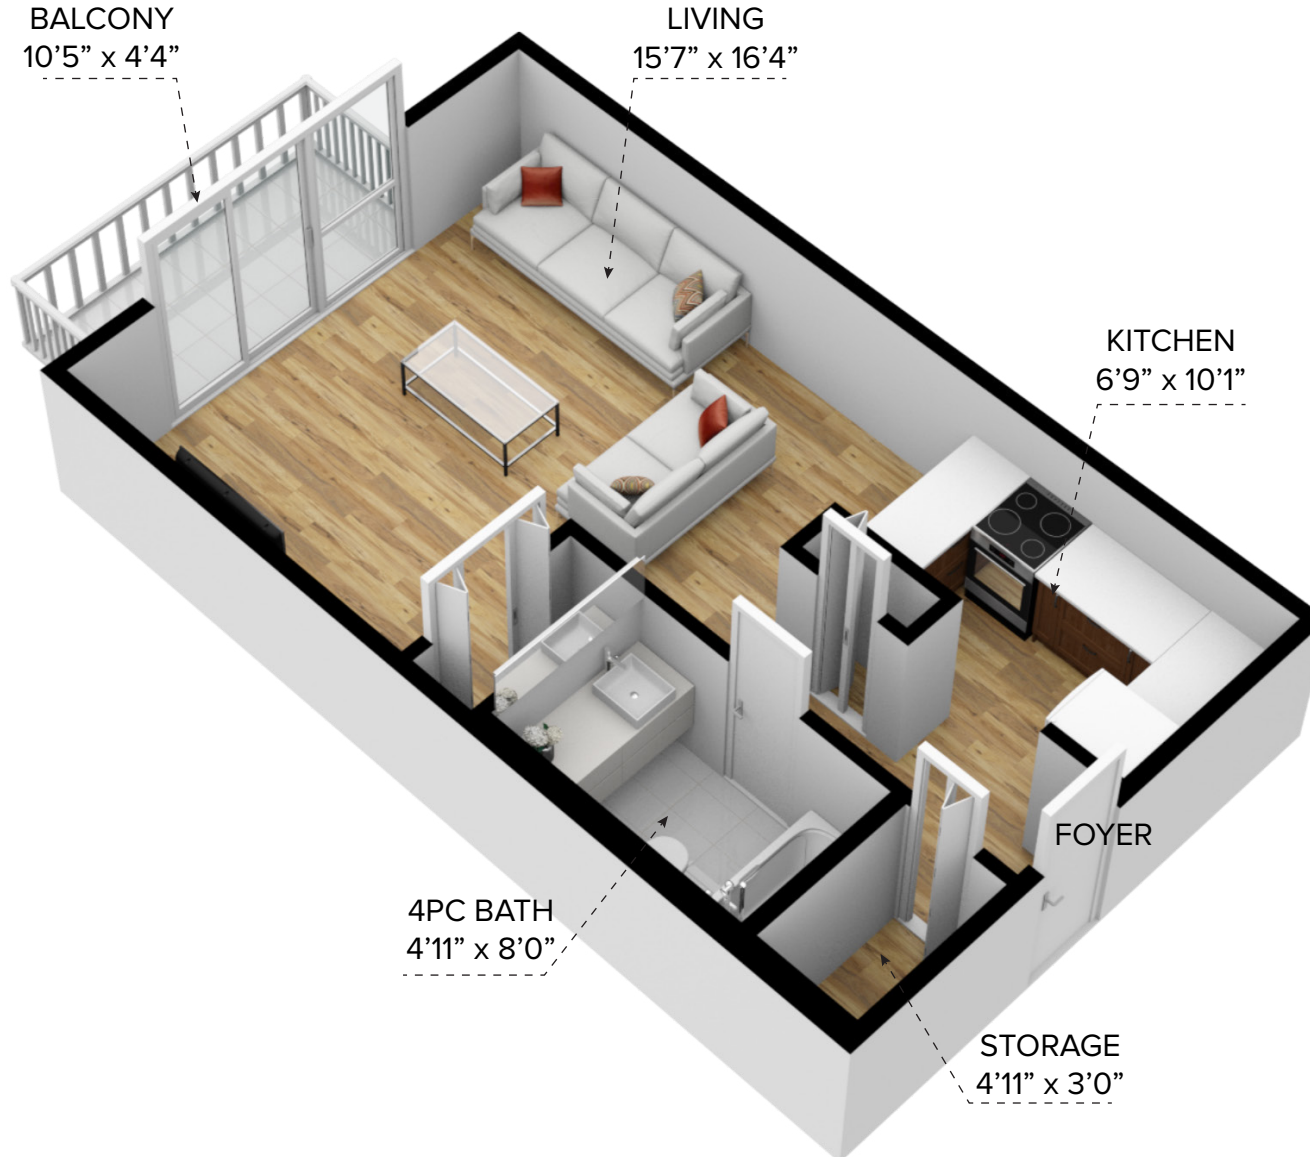

# Chateau Delon Apartments

7425 - 18 Avenue, Burnaby, BC

All dimensions are approximate and no responsibility is taken for any error, omission or misstatement. Size and specifications are subject to change without notice. This plan is for illustrative purposes only and should be used as such.

CANADIAN APARTMENT  
PROPERTIES • REIT

**10742-B-A1 - Bachelor (455 sq.ft.)**

# Chateau Delon Apartments

7425 - 18 Avenue, Burnaby, BC

All dimensions are approximate and no responsibility is taken for any error, omission or misstatement. Size and specifications are subject to change without notice. This plan is for illustrative purposes only and should be used as such