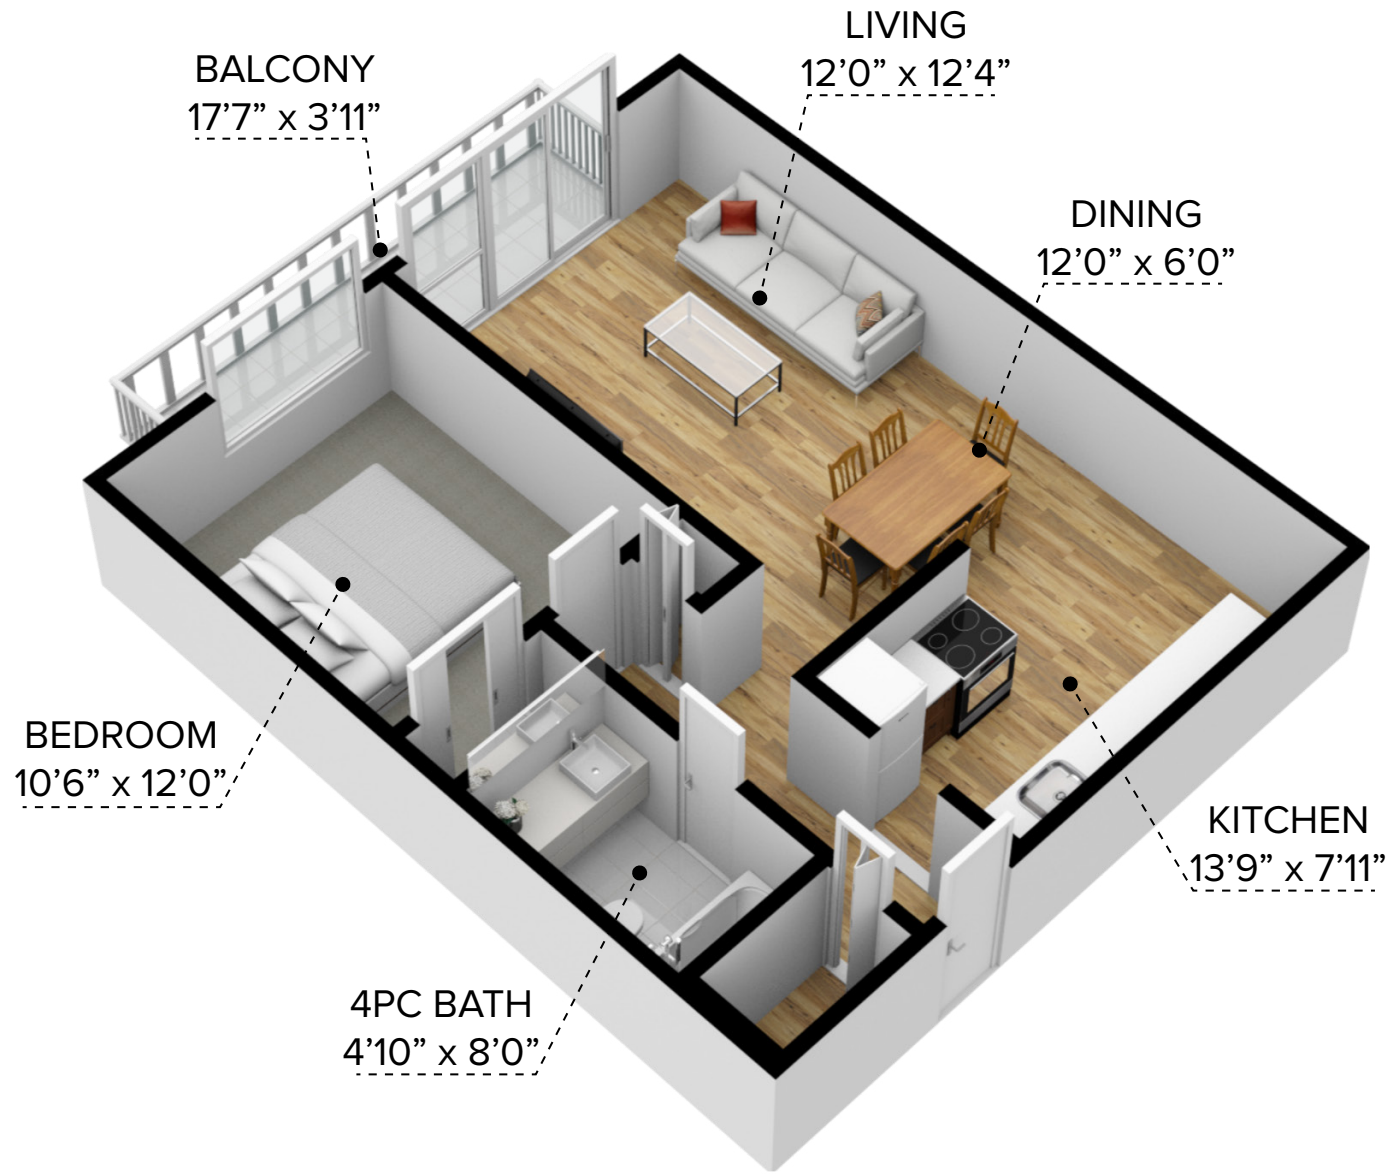

Chateau Delon Apartments

7425 - 18 Avenue, Burnaby, BC

All dimensions are approximate and no responsibility is taken for any error, omission or misstatement. Size and specifications are subject to change without notice. This plan is for illustrative purposes only and should be used as such