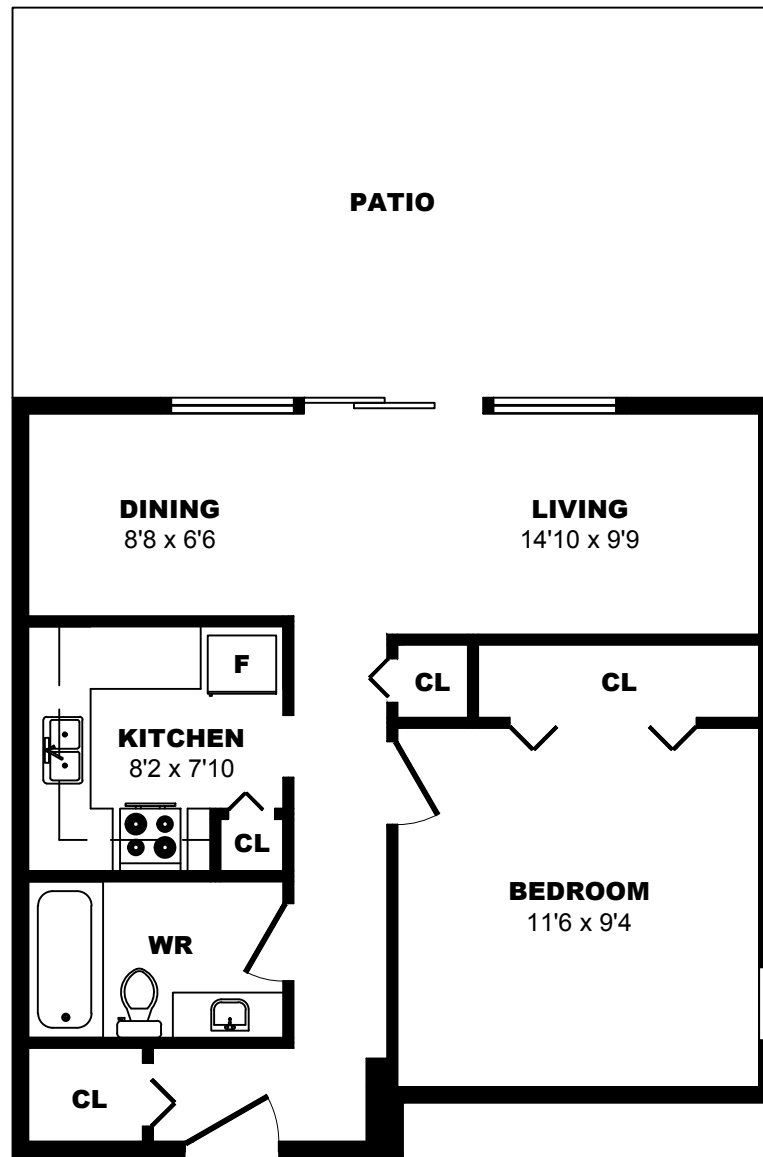

## 544 Sydney Ave, Coquitlam - 1 Bdrm A, 570sf

All dimensions are approximate. Sizes and specifications are subject to change without notice E. & O. E.  
All illustrations are artist's concept. Actual usable floor space may vary slightly from stated floor area.

## 544 Sydney Ave, Coquitlam - 1 Bdrm B, 520sf

All dimensions are approximate. Sizes and specifications are subject to change without notice E. & O. E.  
All illustrations are artist's concept. Actual usable floor space may vary slightly from stated floor area.