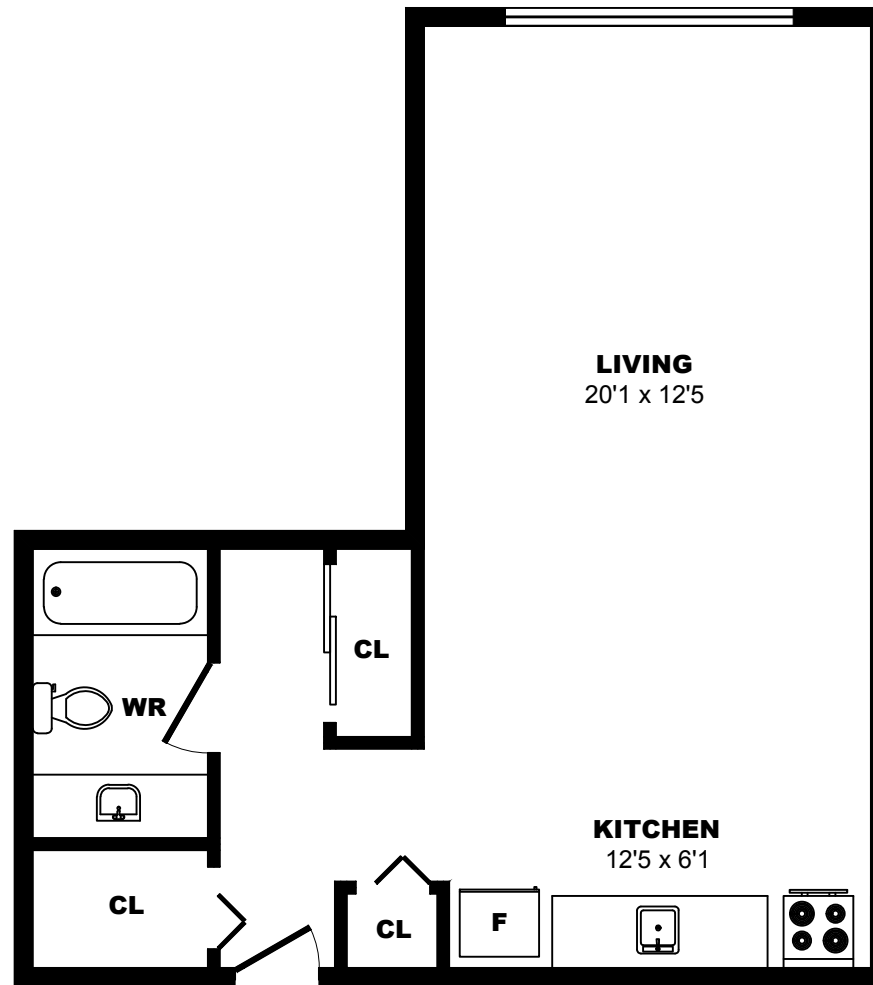

535 Niagara St, Victoria - Bachelor A, 530sf

All dimensions are approximate. Sizes and specifications are subject to change without notice E. & O. E. All illustrations are artist's concept. Actual usable floor space may vary slightly from stated floor area.

535 Niagara St, Victoria - Bachelor B, 460sf

All dimensions are approximate. Sizes and specifications are subject to change without notice E. & O. E.
All illustrations are artist's concept. Actual usable floor space may vary slightly from stated floor area.

535 Niagara St, Victoria - Bachelor C, 480sf

All dimensions are approximate. Sizes and specifications are subject to change without notice E. & O. E. All illustrations are artist's concept. Actual usable floor space may vary slightly from stated floor area.