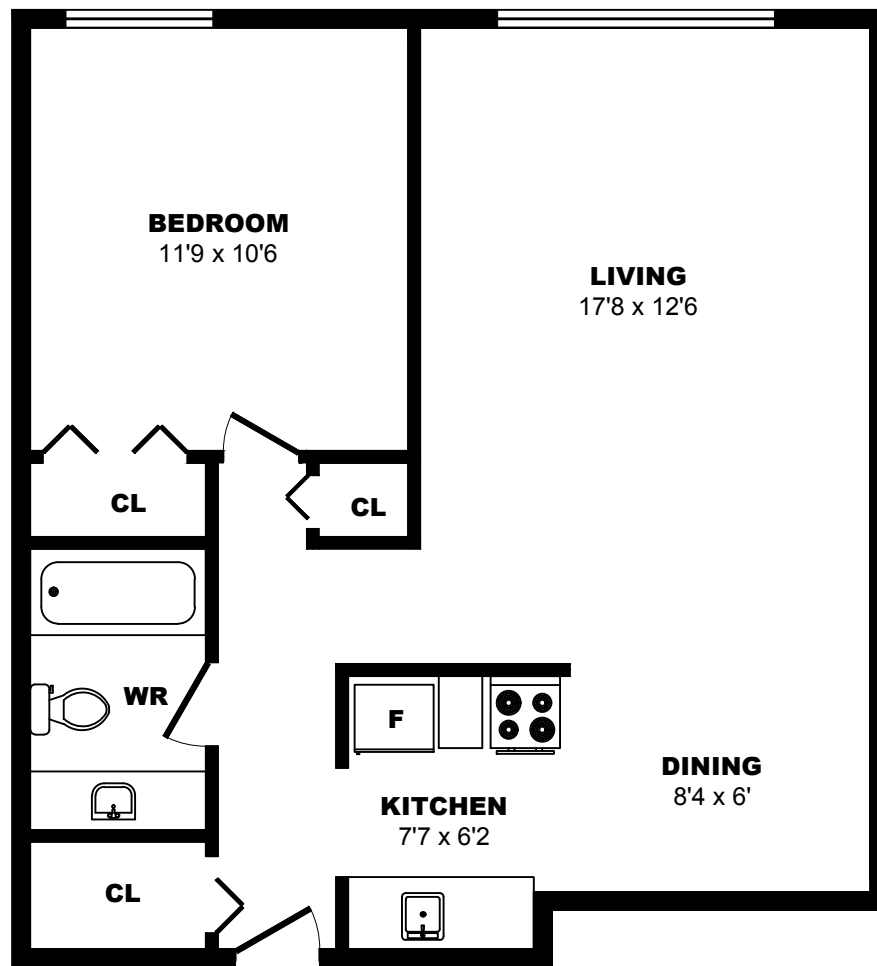

535 Niagara St, Victoria - 1 Bdrm A, 650sf

All dimensions are approximate. Sizes and specifications are subject to change without notice E. & O. E. All illustrations are artist's concept. Actual usable floor space may vary slightly from stated floor area.

535 Niagara St, Victoria - 1 Bdrm B, 640sf

All dimensions are approximate. Sizes and specifications are subject to change without notice E. & O. E.
All illustrations are artist's concept. Actual usable floor space may vary slightly from stated floor area.