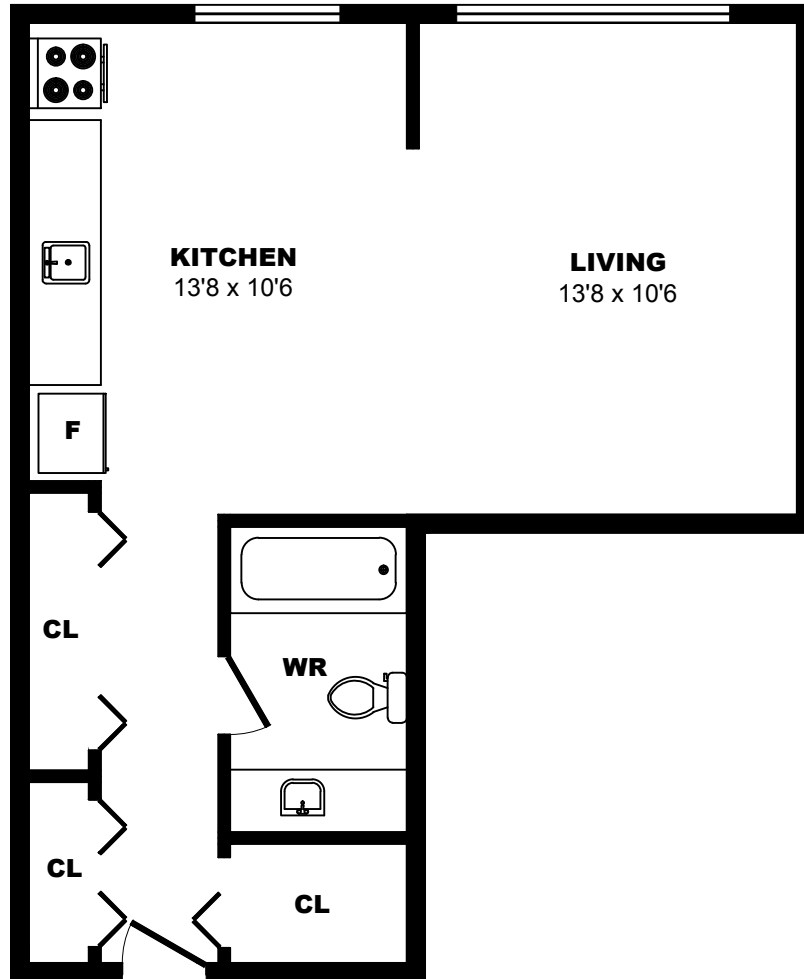

535 Niagara St, Victoria - Bachelor A, 530sf

All dimensions are approximate. Sizes and specifications are subject to change without notice E. & O. E. All illustrations are artist's concept. Actual usable floor space may vary slightly from stated floor area.

535 Niagara St, Victoria - Bachelor B, 460sf

All dimensions are approximate. Sizes and specifications are subject to change without notice E. & O. E.
All illustrations are artist's concept. Actual usable floor space may vary slightly from stated floor area.

535 Niagara St, Victoria - Bachelor C, 480sf

All dimensions are approximate. Sizes and specifications are subject to change without notice E. & O. E. All illustrations are artist's concept. Actual usable floor space may vary slightly from stated floor area.

535 Niagara St, Victoria - 1 Bdrm A, 650sf

All dimensions are approximate. Sizes and specifications are subject to change without notice E. & O. E. All illustrations are artist's concept. Actual usable floor space may vary slightly from stated floor area.