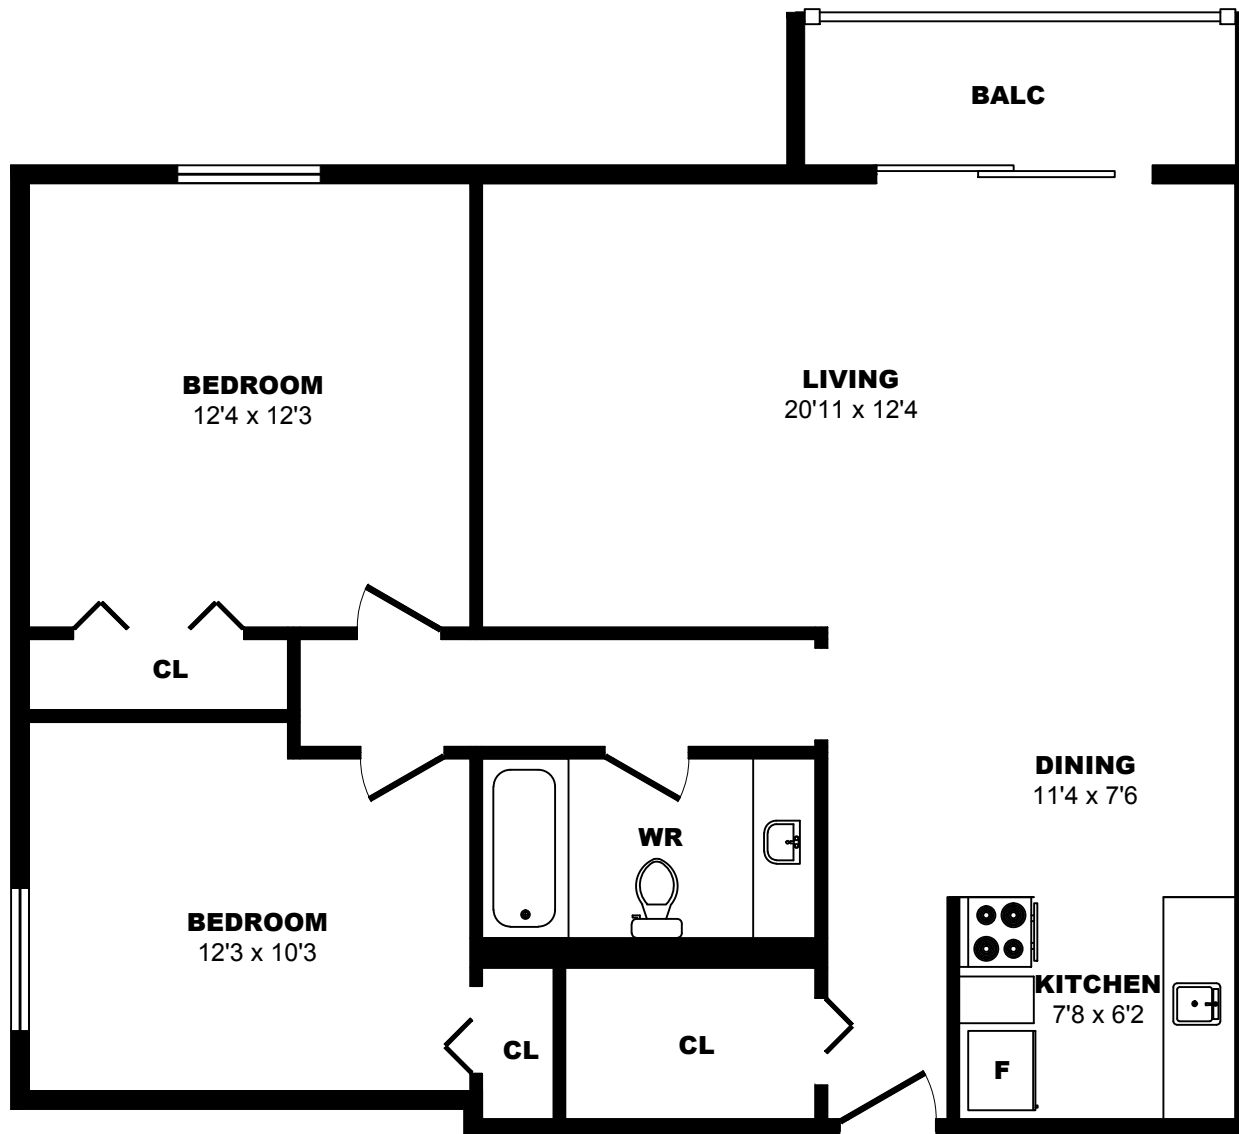

535 Niagara St, Victoria - 2 Bdrm A, 930sf

All dimensions are approximate. Sizes and specifications are subject to change without notice E. & O. E.
All illustrations are artist's concept. Actual usable floor space may vary slightly from stated floor area.