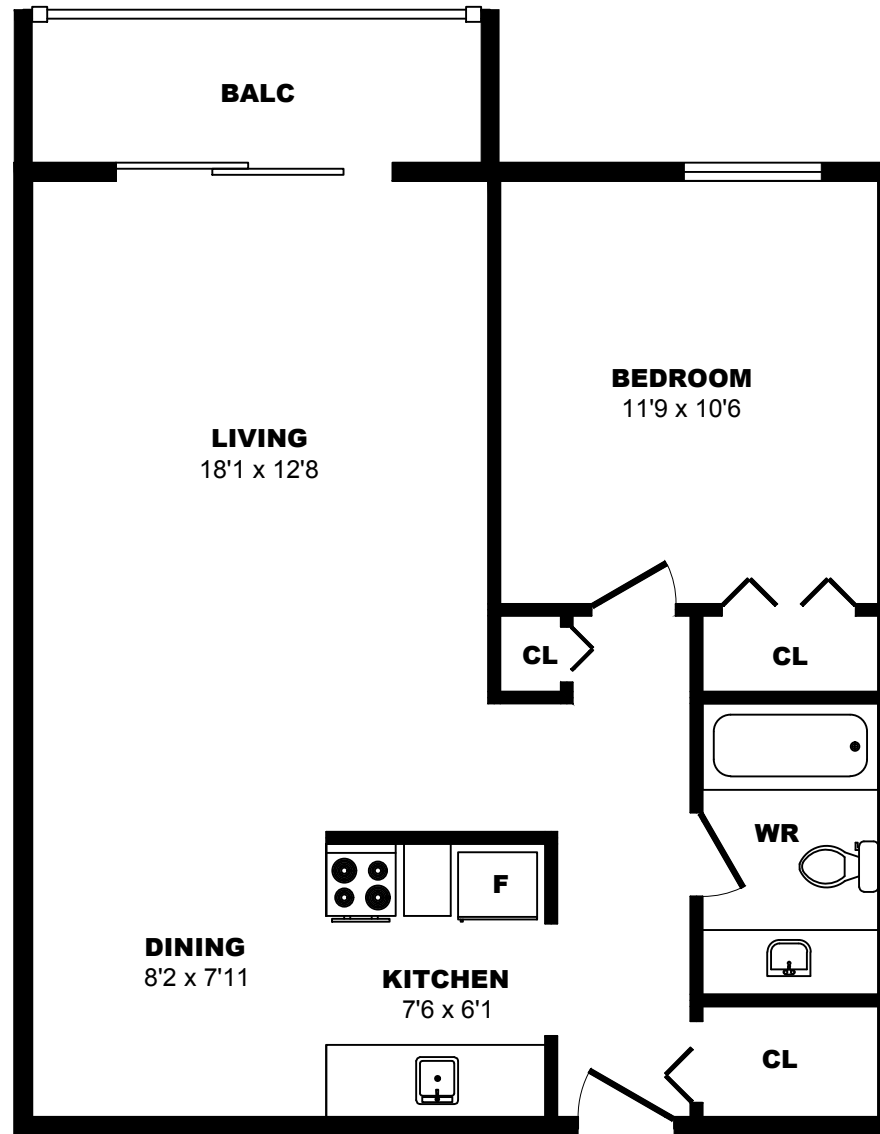

535 Niagara St, Victoria - Bachelor A, 530sf

All dimensions are approximate. Sizes and specifications are subject to change without notice E. & O. E. All illustrations are artist's concept. Actual usable floor space may vary slightly from stated floor area.

535 Niagara St, Victoria - Bachelor B, 460sf

All dimensions are approximate. Sizes and specifications are subject to change without notice E. & O. E.
All illustrations are artist's concept. Actual usable floor space may vary slightly from stated floor area.

535 Niagara St, Victoria - Bachelor C, 480sf

All dimensions are approximate. Sizes and specifications are subject to change without notice E. & O. E. All illustrations are artist's concept. Actual usable floor space may vary slightly from stated floor area.

535 Niagara St, Victoria - 1 Bdrm A, 650sf

All dimensions are approximate. Sizes and specifications are subject to change without notice E. & O. E. All illustrations are artist's concept. Actual usable floor space may vary slightly from stated floor area.