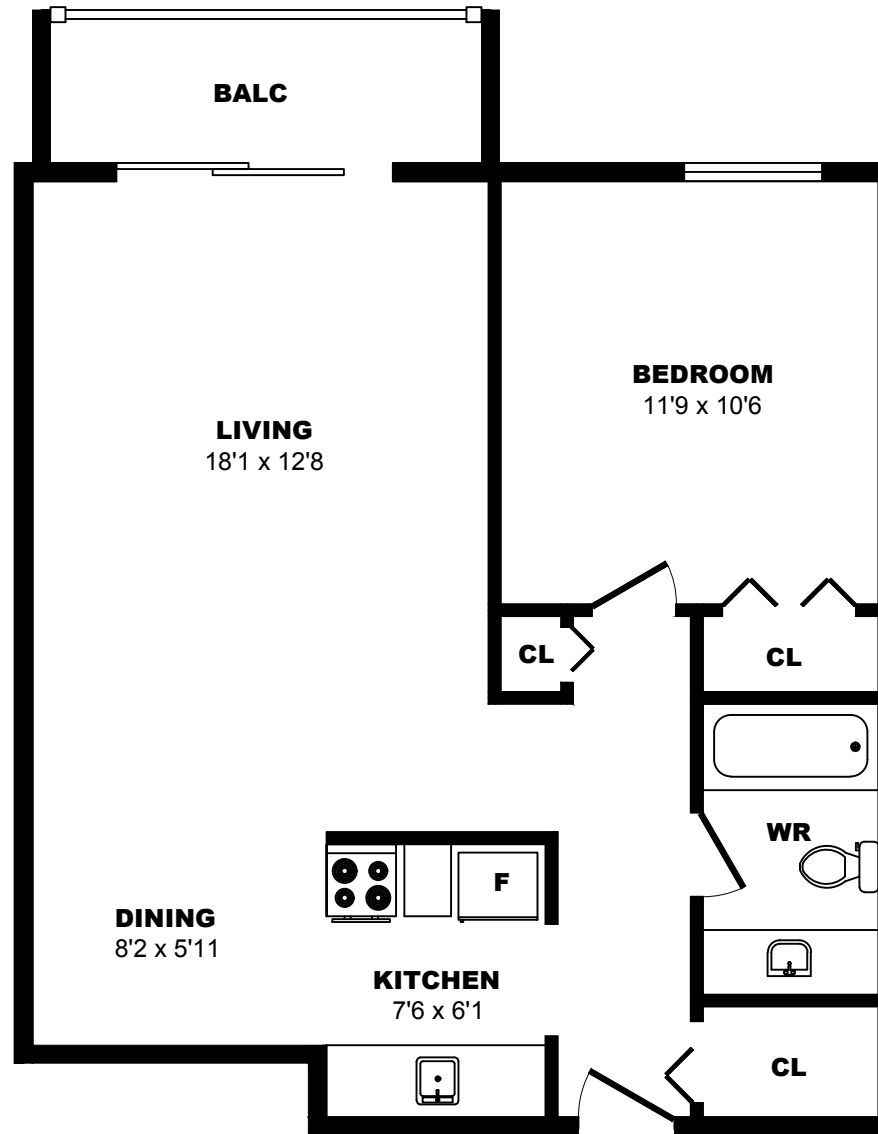

535 Niagara St, Victoria - Bachelor A, 530sf

All dimensions are approximate. Sizes and specifications are subject to change without notice E. & O. E. All illustrations are artist's concept. Actual usable floor space may vary slightly from stated floor area.

535 Niagara St, Victoria - Bachelor B, 460sf

All dimensions are approximate. Sizes and specifications are subject to change without notice E. & O. E.
All illustrations are artist's concept. Actual usable floor space may vary slightly from stated floor area.

535 Niagara St, Victoria - Bachelor C, 480sf

All dimensions are approximate. Sizes and specifications are subject to change without notice E. & O. E. All illustrations are artist's concept. Actual usable floor space may vary slightly from stated floor area.

535 Niagara St, Victoria - 1 Bdrm A, 650sf

All dimensions are approximate. Sizes and specifications are subject to change without notice E. & O. E. All illustrations are artist's concept. Actual usable floor space may vary slightly from stated floor area.