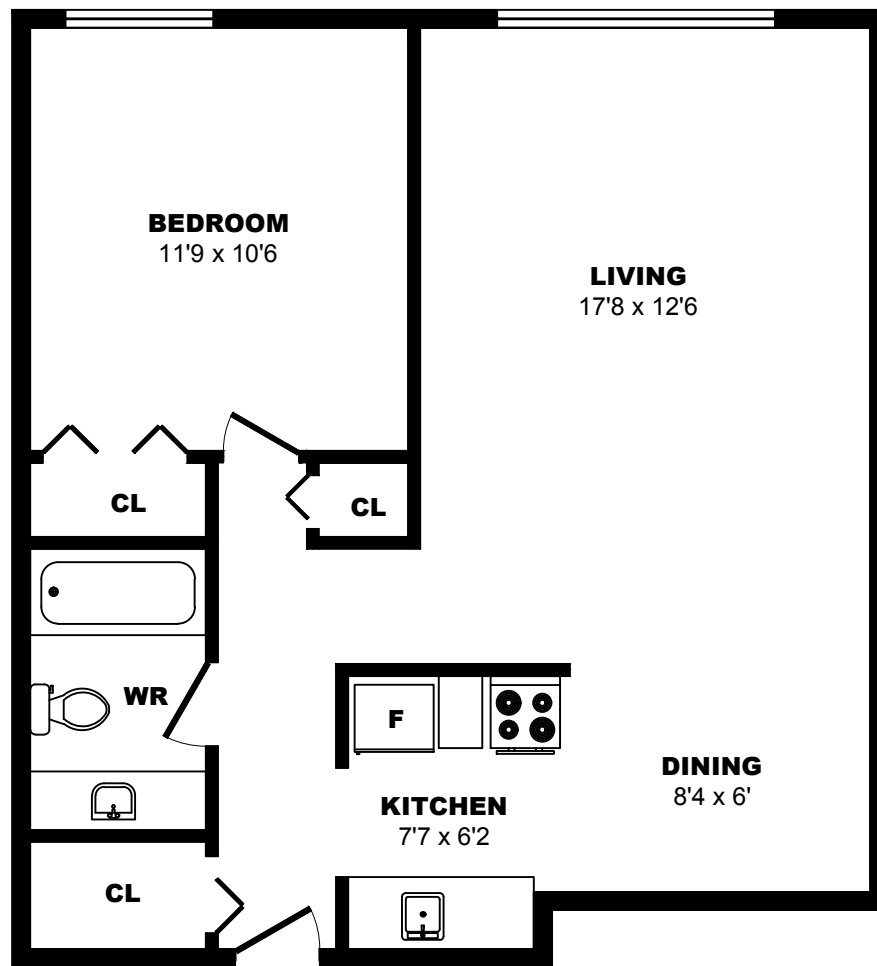

535 Niagara St, Victoria - 1 Bdrm A, 650sf

All dimensions are approximate. Sizes and specifications are subject to change without notice E. & O. E. All illustrations are artist's concept. Actual usable floor space may vary slightly from stated floor area.

535 Niagara St, Victoria - 1 Bdrm B, 640sf

All dimensions are approximate. Sizes and specifications are subject to change without notice E. & O. E. All illustrations are artist's concept. Actual usable floor space may vary slightly from stated floor area.

535 Niagara St, Victoria - 1 Bdrm C, 630sf

All dimensions are approximate. Sizes and specifications are subject to change without notice E. & O. E. All illustrations are artist's concept. Actual usable floor space may vary slightly from stated floor area.