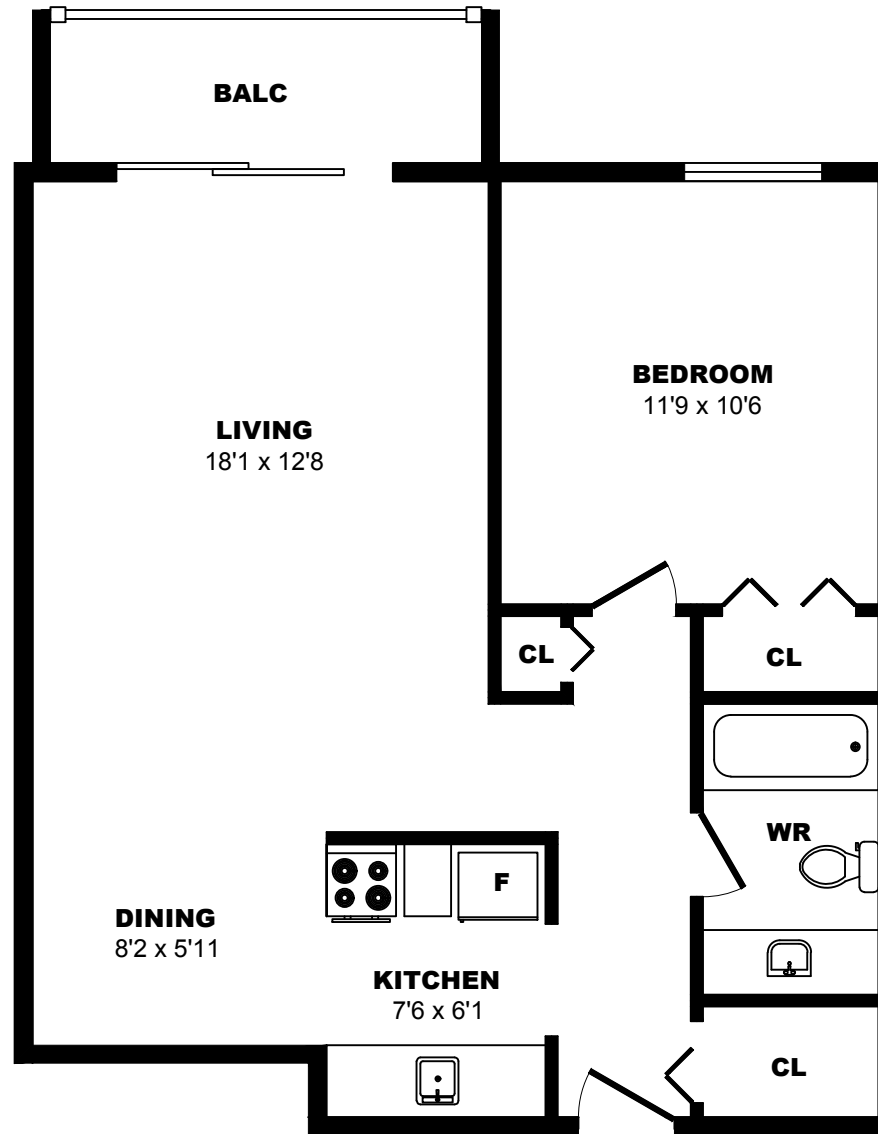

535 Niagara St, Victoria - 1 Bdrm A, 650sf

All dimensions are approximate. Sizes and specifications are subject to change without notice E. & O. E. All illustrations are artist's concept. Actual usable floor space may vary slightly from stated floor area.

535 Niagara St, Victoria - 1 Bdrm B, 640sf

All dimensions are approximate. Sizes and specifications are subject to change without notice E. & O. E. All illustrations are artist's concept. Actual usable floor space may vary slightly from stated floor area.

535 Niagara St, Victoria - 1 Bdrm C, 630sf

All dimensions are approximate. Sizes and specifications are subject to change without notice E. & O. E. All illustrations are artist's concept. Actual usable floor space may vary slightly from stated floor area.